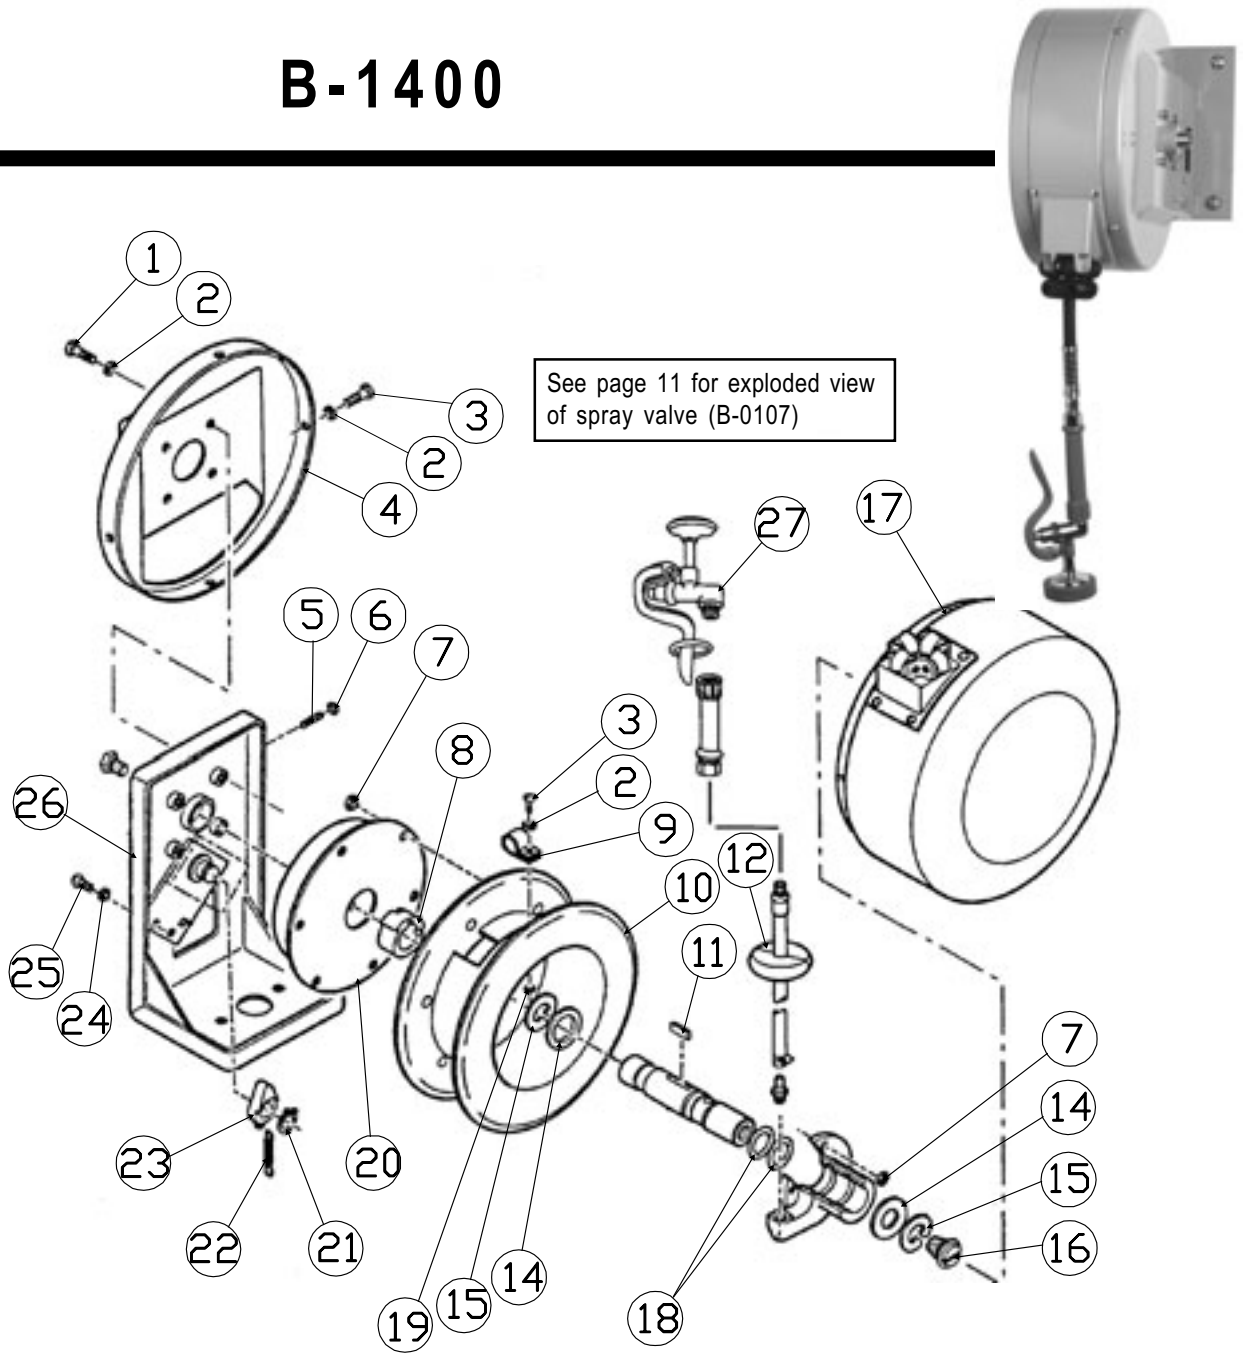

B-1400

Stainless Steel Hose Reel Assembly

1	Hex Screw	002507-45	15	Snap Ring	002451-45
2	Lock Washer	002458-45	16	Pipe Plug	002503-45
3	Screw	002500-45	17	Asm, Cover and Hose Guide	002466-45
4	Stand Cover	002508-45	18	O-Ring	001061-45
5	Set Screw	002463-45	19	Nut	002457-45
6	Jam Nut	002498-45	20	Asm, Mainspring, Cup and Ratchet	002469-45
7	Locknut	002448-45	21	Retaining Ring	002447-45
8	Mainspring Hub	002499-45	22	Ratchet Spring	002446-45
9	Hose Clamp	002501-45	23	Ratchet Lever	002504-45
10	Asm, Drum	002502-45	24	Washer	002459-45
11	Key	002481-45	25	Screw	002505-45
12	Hose Stop	001427-45	26	Asm, Stand	002497-45
13	Asm, Hose - 35 foot	003364-40	27	Asm, Handle	002881-40
14	Washer	002453-45			