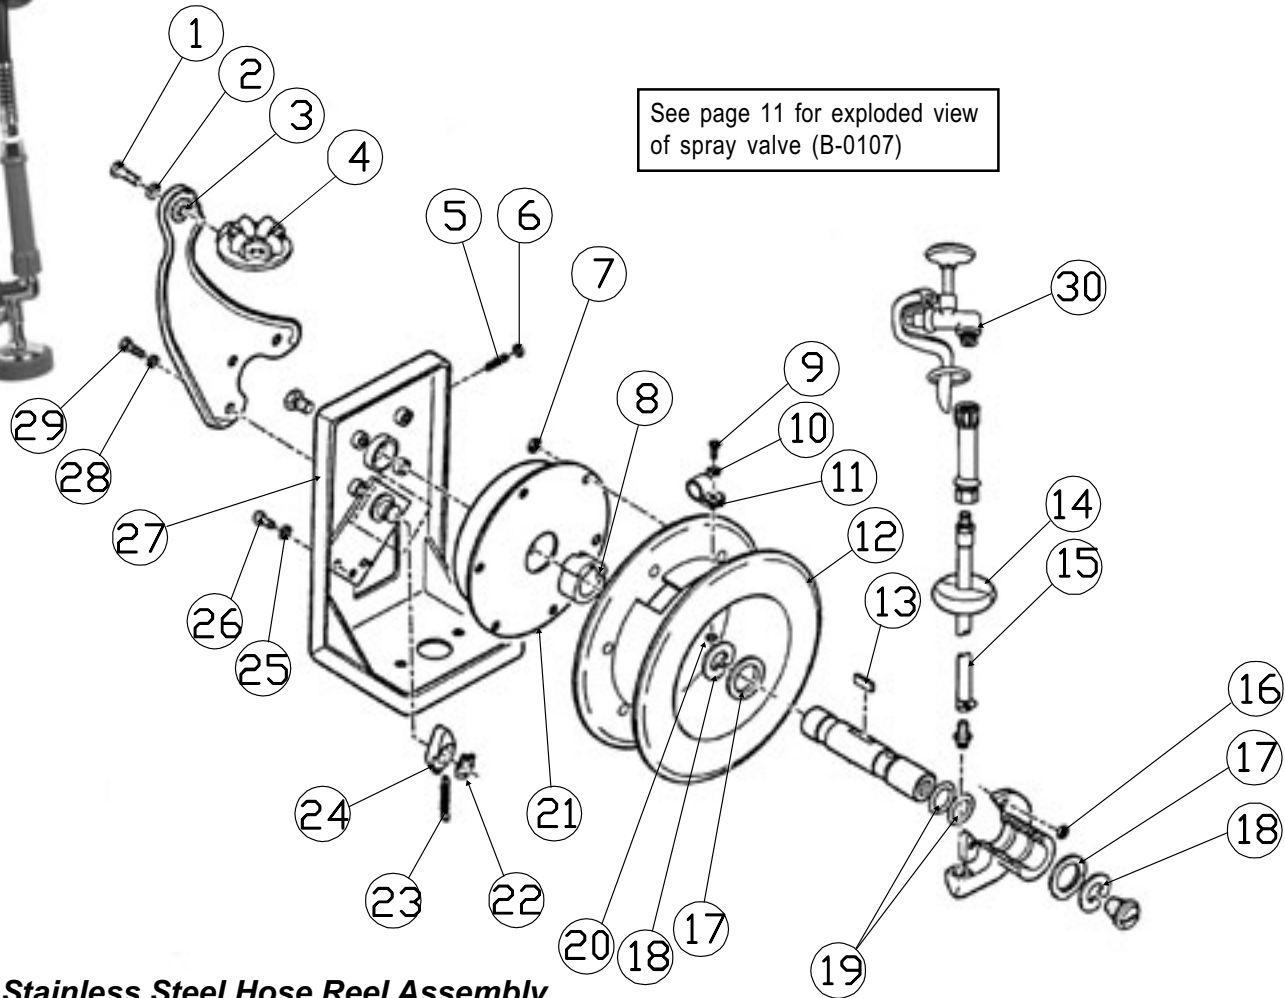

B-1403, B-1407

See page 11 for exploded view of spray valve (B-0107)

Stainless Steel Hose Reel Assembly

1	Hex Screw	002507-45	16	Locknut	002448-45
2	Lock Washer	002458-45	17	Washer	002453-45
3	Guide Arm	002496-45	18	Snap Ring	002451-45
4	Roller Guide	002483-45	19	O-Ring	001061-45
5	Set Screw	002463-45	20	Nut	002457-45
6	Jam Nut	002498-45	21	Asm, Mainspring, Cup and Ratchet	002469-45
7	Locknut	002448-45	22	Retaining Ring	002447-45
8	Mainspring Hub	002499-45	23	Ratchet Spring	002446-45
9	Screw	002550-45	24	Ratchet Lever	002504-45
10	Washer	002458-45	25	Washer	002458-45
11	Hose Clamp	002501-45	26	Screw	002506-45
12	Asm, Drum	002502-45	27	Asm, Stand	002497-45
13	Key	002481-45	28	Washer	002459-45
14	Asm, Hose Stop	001427-45	29	Screw	002506-45
15	Asm, Hose, 35 foot	003364-20	30	Asm, Spray Valve	B-0107