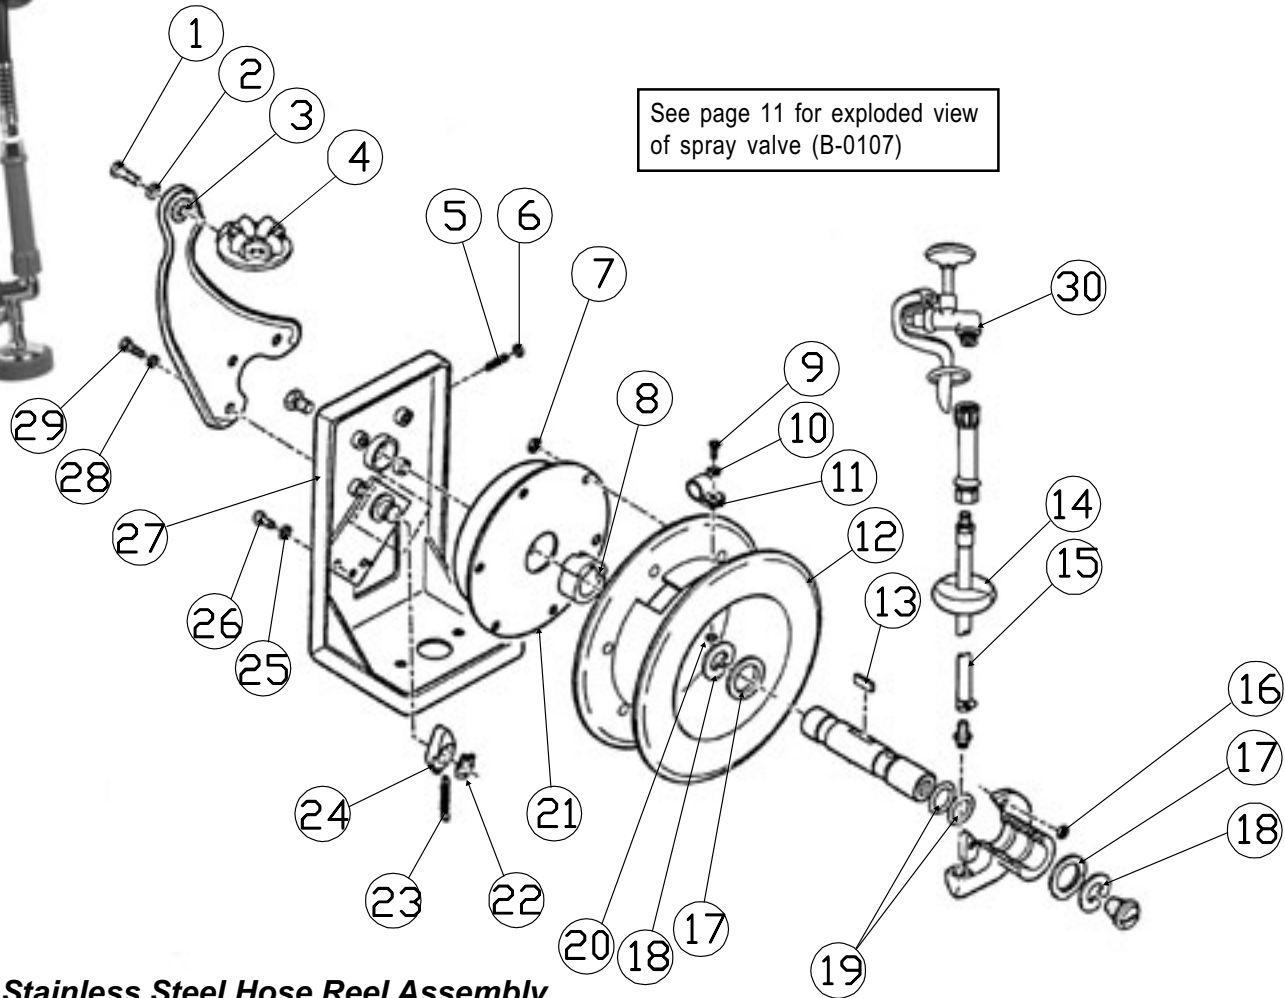

B-1403, B-1407

Stainless Steel Hose Reel Assembly

1	Hex Screw	002507-45	16	Locknut	002448-45
2	Lock Washer	002458-45	17	Washer	002453-45
3	Guide Arm	002496-45	18	Snap Ring	002451-45
4	Roller Guide	002483-45	19	O-Ring	001061-45
5	Set Screw	002463-45	20	Nut	002457-45
6	Jam Nut	002498-45	21	Asm, Mainspring, Cup and Ratchet	002469-45
7	Locknut	002448-45	22	Retaining Ring	002447-45
8	Mainspring Hub	002499-45	23	Ratchet Spring	002446-45
9	Screw	002550-45	24	Ratchet Lever	002504-45
10	Washer	002458-45	25	Washer	002458-45
11	Hose Clamp	002501-45	26	Screw	002506-45
12	Asm, Drum	002502-45	27	Asm, Stand	002497-45
13	Key	002481-45	28	Washer	002459-45
14	Asm, Hose Stop	001427-45	29	Screw	002506-45
15	Asm, Hose, 35 foot	003364-20	30	Asm, Spray Valve	B-0107