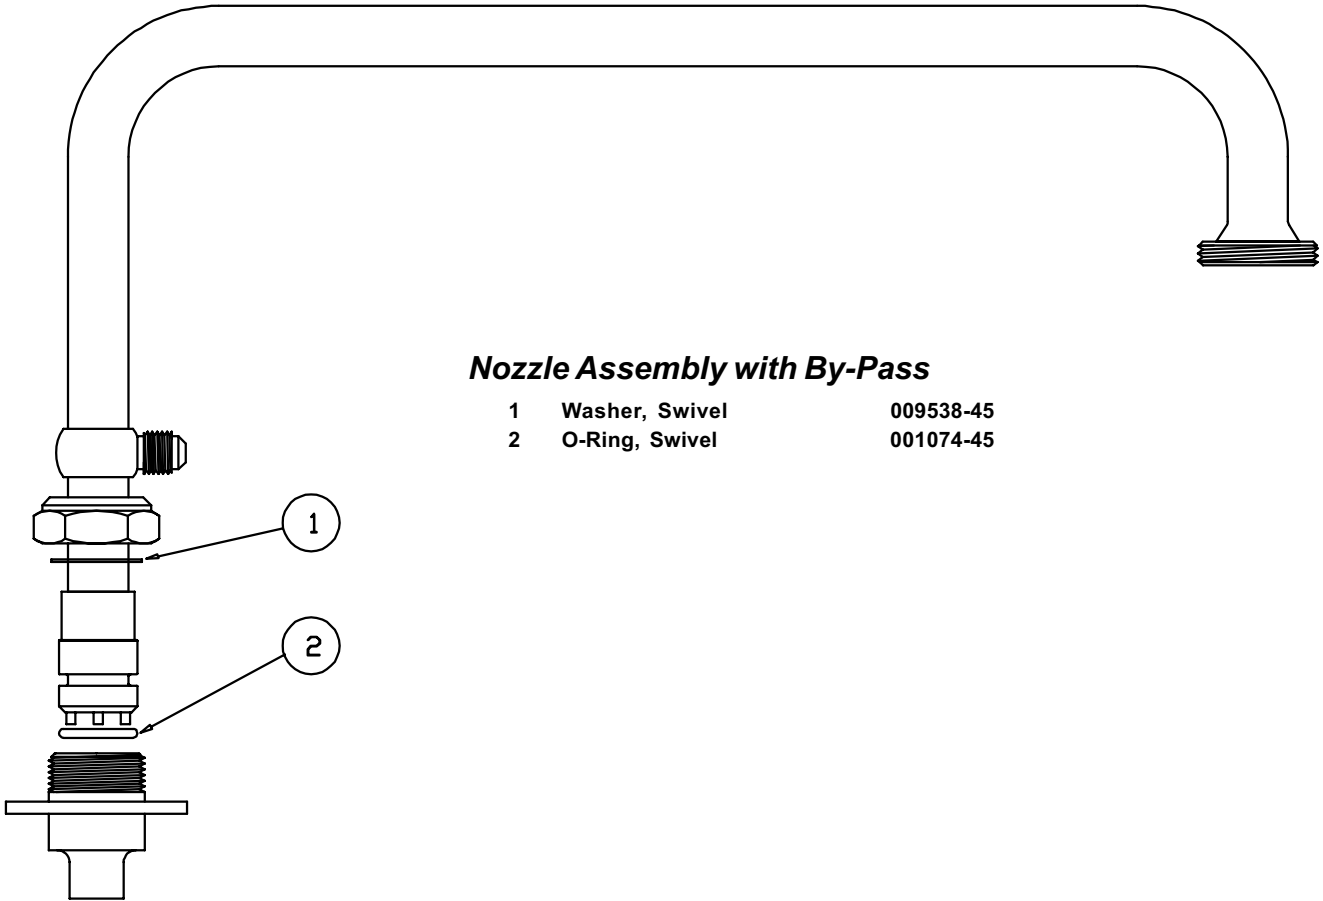

B-2076

Nozzle Assembly

1 O-Ring, Nozzle

001074-45

B-2098

B-2180

Pre-Rinse with Add-On Faucet

1	Asm, Base Faucet	002832-40
2	Asm, Coupling Flange	002893-40
3	Handle, Lever	001638-45
4	Index, Button, Blue/Cold	001660-45
	Index, Button, Red/Hot	001661-45
5	Screw, Handle	000922-45
6	Asm, Spindle Eterna - Cold	002711-40
	Asm, Spindle Eterna - Hot	002712-40
7	Asm, Add-On Faucet	B-0155-LN
8	Handle, Lever	001638-45
9	Screw, Handle	000922-45
10	Asm, Spindle, Quarter Turn	007947-40
11	Nipple, 3/8" x 3"	000358-40
12	Asm, Swing Nozzle, 18"	065X
13	Washer	009538-45
14	Sleeve	011429-45
15	O-Ring	001074-45
16	Nipple, 3/8" x 18"	000369-40
17	Screw, Finger Hook	000916-45
18	Finger Hook	000021-40
19	Spring, Body	000821-40
20	Spring, Overhead	000888-45
21	Asm, Spray Valve	B-0107

B-2183

B-2250, B-2250-B

Model B-2250-B includes wall mounting bracket (B-0109-01)

Pre-Rinse Unit

1	Spring, Overhead	000888-45
2	Spring, Body	000821-45
3	Finger Hook	000021-40
4	Screw, Finger Hook	000916-45
5	Nipple, 3/8" x 24"	000372-40
6	Asm, Bracket, Wall Mount, 6" (B-2250-BB-0109-01)	
7	Nipple	000346-40
8	Set Screw	001584-45
9	Screw, Wall Mount	000915-45
10	Asm, Hose, Stainless Steel, 44"	B-0044-H
11	Asm, Spray Valve	B-0107