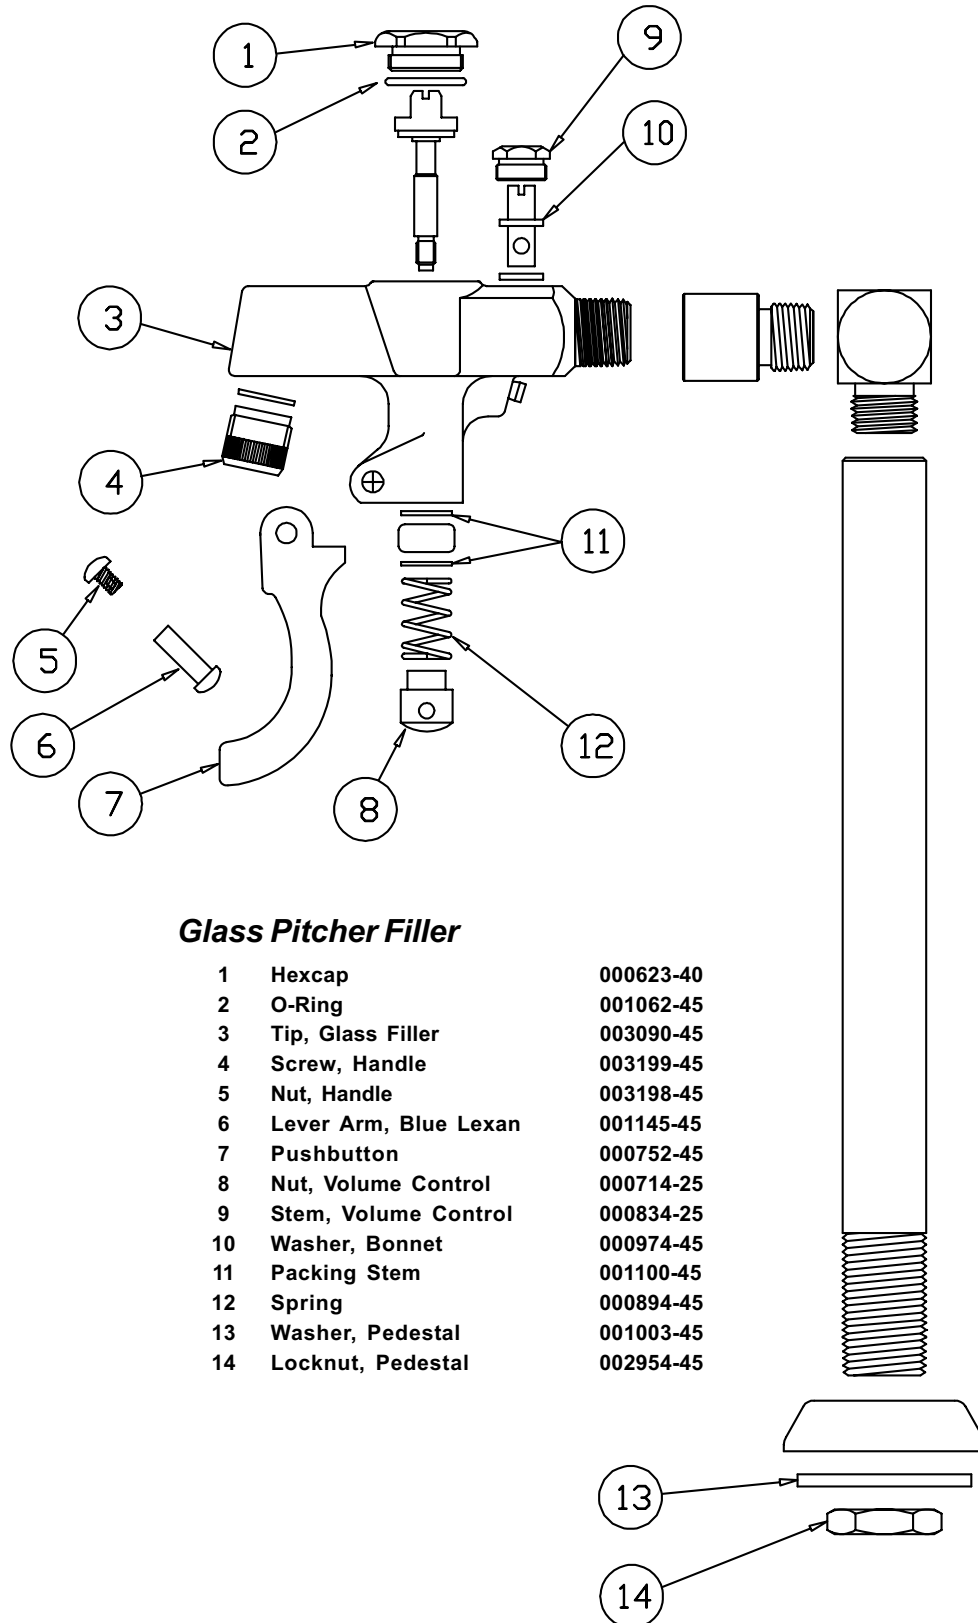

Spray Wash Faucet with Vacuum Breaker

1	Asm, Spray Valve	002857-40
2	Cap	000622-40
3	Spring	000894-45
4	O-Ring, Spindle	001063-45
5	Washer, Bonnet	000974-45
6	Stem	000826-20
7	O-Ring, Insert	001062-45
8	Cap, Hex	000623-40
9	Adapter, 3/8" Male x 3/4"-14 Male	000545-25
10	Asm, Angled Stop	006998-40
11	Screw, Handle	000922-45
12	Index, Button, Blue/Cold	001660-45
13	Handle, Kitchen, 4-Arm	002521-45
14	Asm, Spindle, Eterna - Hot	005960-40
15	Flange	000014-40
16	Finger Hook	002309-40
17	Screw, Wall Mount	000915-45

B-1912-14

Swing Nozzle, 12"

1	Washer, Swivel	009538-45
2	Sleeve	011429-45
3	O-Ring, Nozzle	001074-45

B-1929

B-2045

Glass Pitcher Filler

1	Hexcap	000623-40
2	O-Ring	001062-45
3	Tip, Glass Filler	003090-45
4	Screw, Handle	003199-45
5	Nut, Handle	003198-45
6	Lever Arm, Blue Lexan	001145-45
7	Pushbutton	000752-45
8	Nut, Volume Control	000714-25
9	Stem, Volume Control	000834-25
10	Washer, Bonnet	000974-45
11	Packing Stem	001100-45
12	Spring	000894-45
13	Washer, Pedestal	001003-45
14	Locknut, Pedestal	002954-45

B-2076

Nozzle Assembly

1 O-Ring, Nozzle

001074-45

B-2098

B-2180

Pre-Rinse with Add-On Faucet

1	Asm, Base Faucet	002832-40
2	Asm, Coupling Flange	002893-40
3	Handle, Lever	001638-45
4	Index, Button, Blue/Cold	001660-45
	Index, Button, Red/Hot	001661-45
5	Screw, Handle	000922-45
6	Asm, Spindle Eterna - Cold	002711-40
	Asm, Spindle Eterna - Hot	002712-40
7	Asm, Add-On Faucet	B-0155-LN
8	Handle, Lever	001638-45
9	Screw, Handle	000922-45
10	Asm, Spindle, Quarter Turn	007947-40
11	Nipple, 3/8" x 3"	000358-40
12	Asm, Swing Nozzle, 18"	065X
13	Washer	009538-45
14	Sleeve	011429-45
15	O-Ring	001074-45
16	Nipple, 3/8" x 18"	000369-40
17	Screw, Finger Hook	000916-45
18	Finger Hook	000021-40
19	Spring, Body	000821-40
20	Spring, Overhead	000888-45
21	Asm, Spray Valve	B-0107