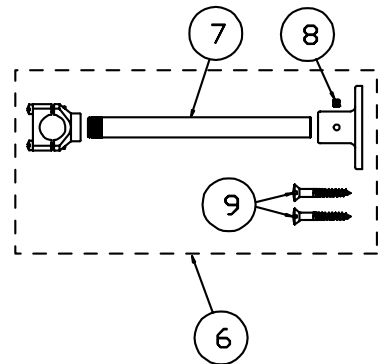

- | | | |
|---|----------------|-----------|
| 1 | Washer, Swivel | 009538-45 |
| 2 | Sleeve | 011429-45 |
| 3 | O-Ring | 001074-45 |

B-1912-10

Straight Swivel Extension

- 1 Nipple, 3/8" X 6" 000362-40
- 2 Swivel Body 000585-25

B-1912-14

Swing Nozzle, 12"

1	Washer, Swivel	009538-45
2	Sleeve	011429-45
3	O-Ring, Nozzle	001074-45

B-1929

B-2045

Glass Pitcher Filler

1	Hexcap	000623-40
2	O-Ring	001062-45
3	Tip, Glass Filler	003090-45
4	Screw, Handle	003199-45
5	Nut, Handle	003198-45
6	Lever Arm, Blue Lexan	001145-45
7	Pushbutton	000752-45
8	Nut, Volume Control	000714-25
9	Stem, Volume Control	000834-25
10	Washer, Bonnet	000974-45
11	Packing Stem	001100-45
12	Spring	000894-45
13	Washer, Pedestal	001003-45
14	Locknut, Pedestal	002954-45

B-2076

Nozzle Assembly

1 O-Ring, Nozzle

001074-45

B-2098

B-2180

Pre-Rinse with Add-On Faucet

1	Asm, Base Faucet	002832-40
2	Asm, Coupling Flange	002893-40
3	Handle, Lever	001638-45
4	Index, Button, Blue/Cold	001660-45
	Index, Button, Red/Hot	001661-45
5	Screw, Handle	000922-45
6	Asm, Spindle Eterna - Cold	002711-40
	Asm, Spindle Eterna - Hot	002712-40
7	Asm, Add-On Faucet	B-0155-LN
8	Handle, Lever	001638-45
9	Screw, Handle	000922-45
10	Asm, Spindle, Quarter Turn	007947-40
11	Nipple, 3/8" x 3"	000358-40
12	Asm, Swing Nozzle, 18"	065X
13	Washer	009538-45
14	Sleeve	011429-45
15	O-Ring	001074-45
16	Nipple, 3/8" x 18"	000369-40
17	Screw, Finger Hook	000916-45
18	Finger Hook	000021-40
19	Spring, Body	000821-40
20	Spring, Overhead	000888-45
21	Asm, Spray Valve	B-0107

B-2183

B-2250, B-2250-B

Model B-2250-B includes wall mounting bracket (B-0109-01)

Pre-Rinse Unit

1	Spring, Overhead	000888-45
2	Spring, Body	000821-45
3	Finger Hook	000021-40
4	Screw, Finger Hook	000916-45
5	Nipple, 3/8" x 24"	000372-40
6	Asm, Bracket, Wall Mount, 6" (B-2250-BB-0109-01)	
7	Nipple	000346-40
8	Set Screw	001584-45
9	Screw, Wall Mount	000915-45
10	Asm, Hose, Stainless Steel, 44"	B-0044-H
11	Asm, Spray Valve	B-0107