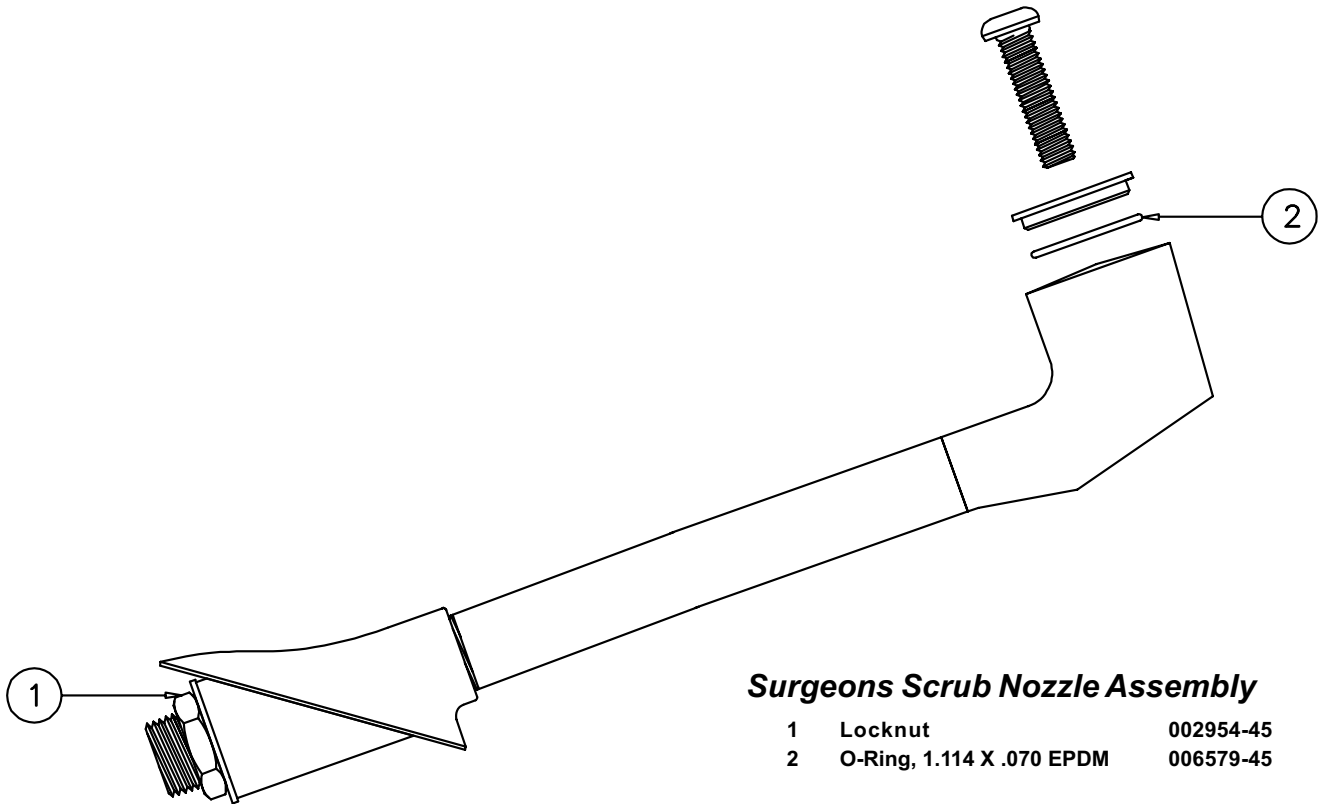

B-1912-14

Swing Nozzle, 12"

1	Washer, Swivel	009538-45
2	Sleeve	011429-45
3	O-Ring, Nozzle	001074-45

B-1929

B-2045

Glass Pitcher Filler

1	Hexcap	000623-40
2	O-Ring	001062-45
3	Tip, Glass Filler	003090-45
4	Screw, Handle	003199-45
5	Nut, Handle	003198-45
6	Lever Arm, Blue Lexan	001145-45
7	Pushbutton	000752-45
8	Nut, Volume Control	000714-25
9	Stem, Volume Control	000834-25
10	Washer, Bonnet	000974-45
11	Packing Stem	001100-45
12	Spring	000894-45
13	Washer, Pedestal	001003-45
14	Locknut, Pedestal	002954-45

B-2076

Nozzle Assembly

1 O-Ring, Nozzle

001074-45

B-2098

B-2180

Pre-Rinse with Add-On Faucet

1	Asm, Base Faucet	002832-40
2	Asm, Coupling Flange	002893-40
3	Handle, Lever	001638-45
4	Index, Button, Blue/Cold	001660-45
	Index, Button, Red/Hot	001661-45
5	Screw, Handle	000922-45
6	Asm, Spindle Eterna - Cold	002711-40
	Asm, Spindle Eterna - Hot	002712-40
7	Asm, Add-On Faucet	B-0155-LN
8	Handle, Lever	001638-45
9	Screw, Handle	000922-45
10	Asm, Spindle, Quarter Turn	007947-40
11	Nipple, 3/8" x 3"	000358-40
12	Asm, Swing Nozzle, 18"	065X
13	Washer	009538-45
14	Sleeve	011429-45
15	O-Ring	001074-45
16	Nipple, 3/8" x 18"	000369-40
17	Screw, Finger Hook	000916-45
18	Finger Hook	000021-40
19	Spring, Body	000821-40
20	Spring, Overhead	000888-45
21	Asm, Spray Valve	B-0107

B-2183

B-2250, B-2250-B

Model B-2250-B includes wall mounting bracket (B-0109-01)

Pre-Rinse Unit

1	Spring, Overhead	000888-45
2	Spring, Body	000821-45
3	Finger Hook	000021-40
4	Screw, Finger Hook	000916-45
5	Nipple, 3/8" x 24"	000372-40
6	Asm, Bracket, Wall Mount, 6" (B-2250-BB-0109-01)	
7	Nipple	000346-40
8	Set Screw	001584-45
9	Screw, Wall Mount	000915-45
10	Asm, Hose, Stainless Steel, 44"	B-0044-H
11	Asm, Spray Valve	B-0107