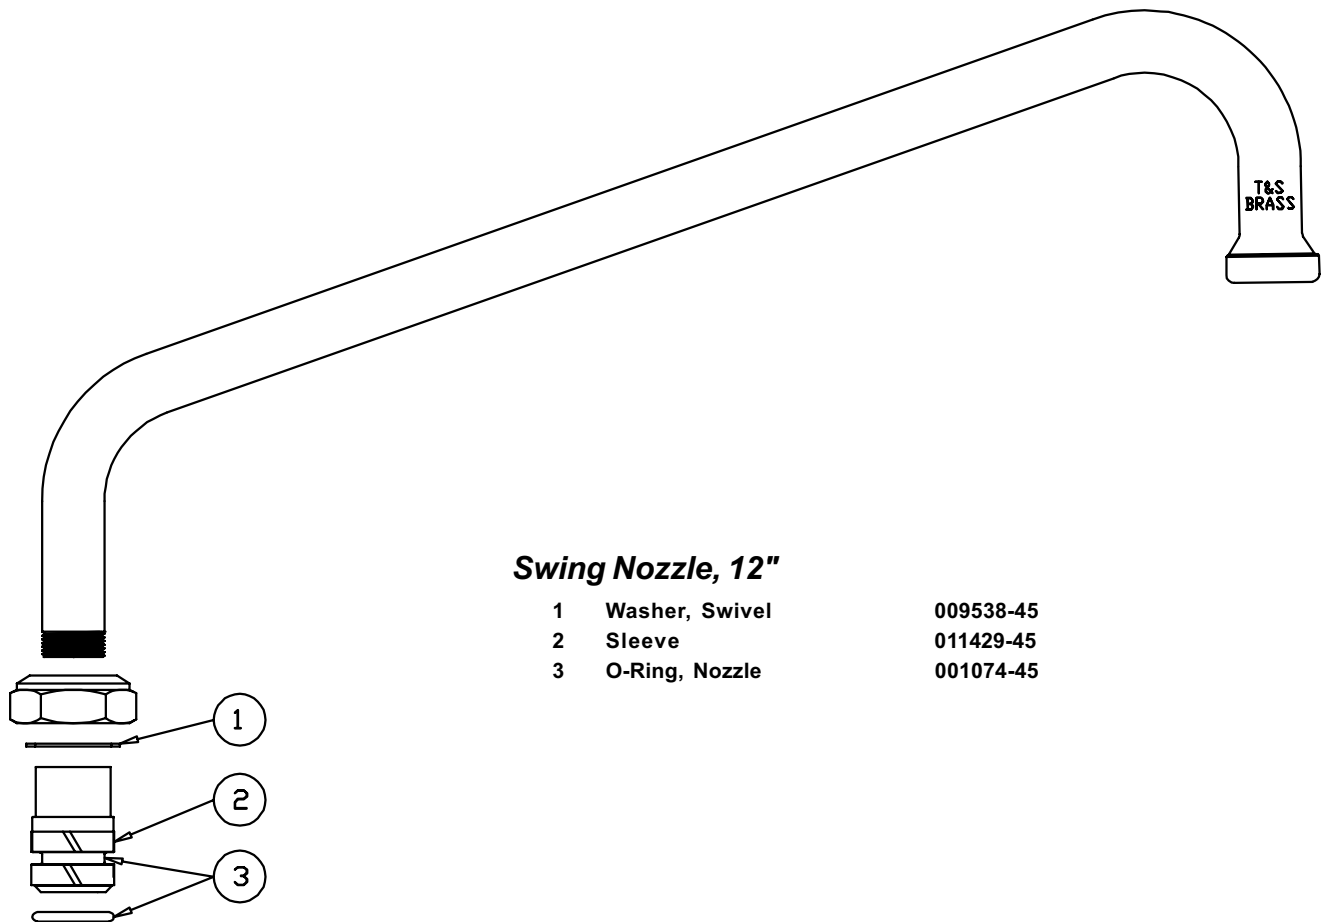

B-1912-14

Swing Nozzle, 12"

1	Washer, Swivel	009538-45
2	Sleeve	011429-45
3	O-Ring, Nozzle	001074-45