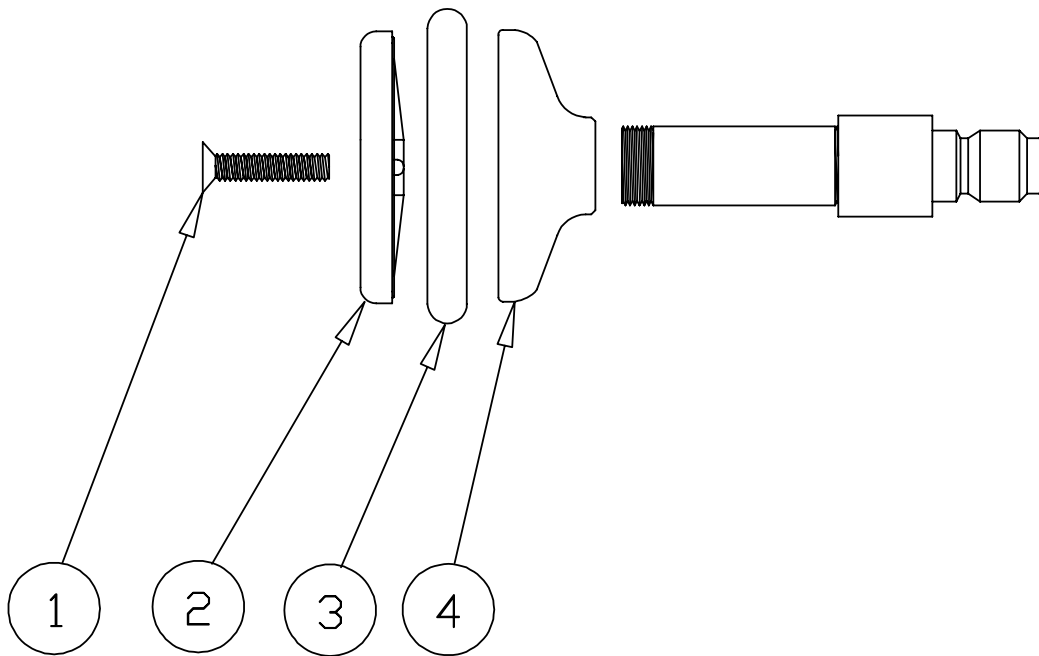

B-1410

Quick Connect Spray Hose Assembly

- | | | |
|---|-----------------------------------|-----------|
| 1 | Asm, Spray, Quick Connect | B-1421 |
| 2 | Asm, Spray Valve, Quick Connect | B-1420 |
| 3 | Asm, Hose, Stainless Steel, 44" | B-0044-H |
| 4 | Washer | 010476-45 |
| 5 | Adapter, 1/2" Male x 3/4"-14 Male | 000547-25 |

B-1420

Valve with Quick Connection Socket

1	Screw, Handle	003199-45
2	Nut, Handle	003198-45
3	Handle, Squeeze Valve	001120-45
4	Asm, Bonnet	002856-40

B-1421

Quick Connect Spray

1	Screw, Spray Face	000913-45
2	Spray Face	001121-45
3	Spray Head	007861-45
4	Cup, Spray	000019-40

B-1550-C

See page 11 for exploded view
of spray valve (B-0107)

Hose Reel with Spray Valve

- | | | |
|---|------------------|-----------|
| 1 | Asm, Spray Valve | B-0107 |
| 2 | Asm, Handle | 002881-40 |

B-1716-02

Spray Wash Faucet with Vacuum Breaker

1	Asm, Spray Valve	002857-40
2	Cap	000622-40
3	Spring	000894-45
4	O-Ring, Spindle	001063-45
5	Washer, Bonnet	000974-45
6	Stem	000826-20
7	O-Ring, Insert	001062-45
8	Cap, Hex	000623-40
9	Adapter, 3/8" Male x 3/4"-14 Male	000545-25
10	Asm, Angled Stop	006998-40
11	Screw, Handle	000922-45
12	Index, Button, Blue/Cold	001660-45
13	Handle, Kitchen, 4-Arm	002521-45
14	Asm, Spindle, Eterna - Hot	005960-40
15	Flange	000014-40
16	Finger Hook	002309-40
17	Screw, Wall Mount	000915-45