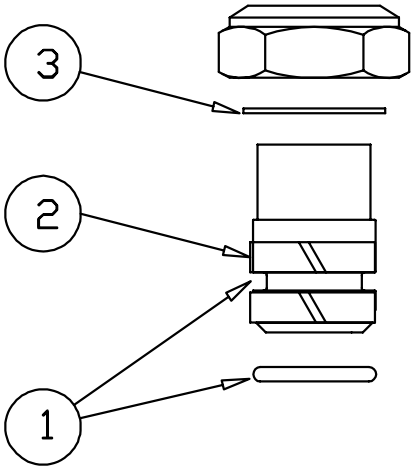

B-1912-07

Double Joint Front Nozzle

1	O-Ring, Swivel	001074-45
2	Sleeve, Swivel	011429-45
3	Washer, Swivel	009538-45