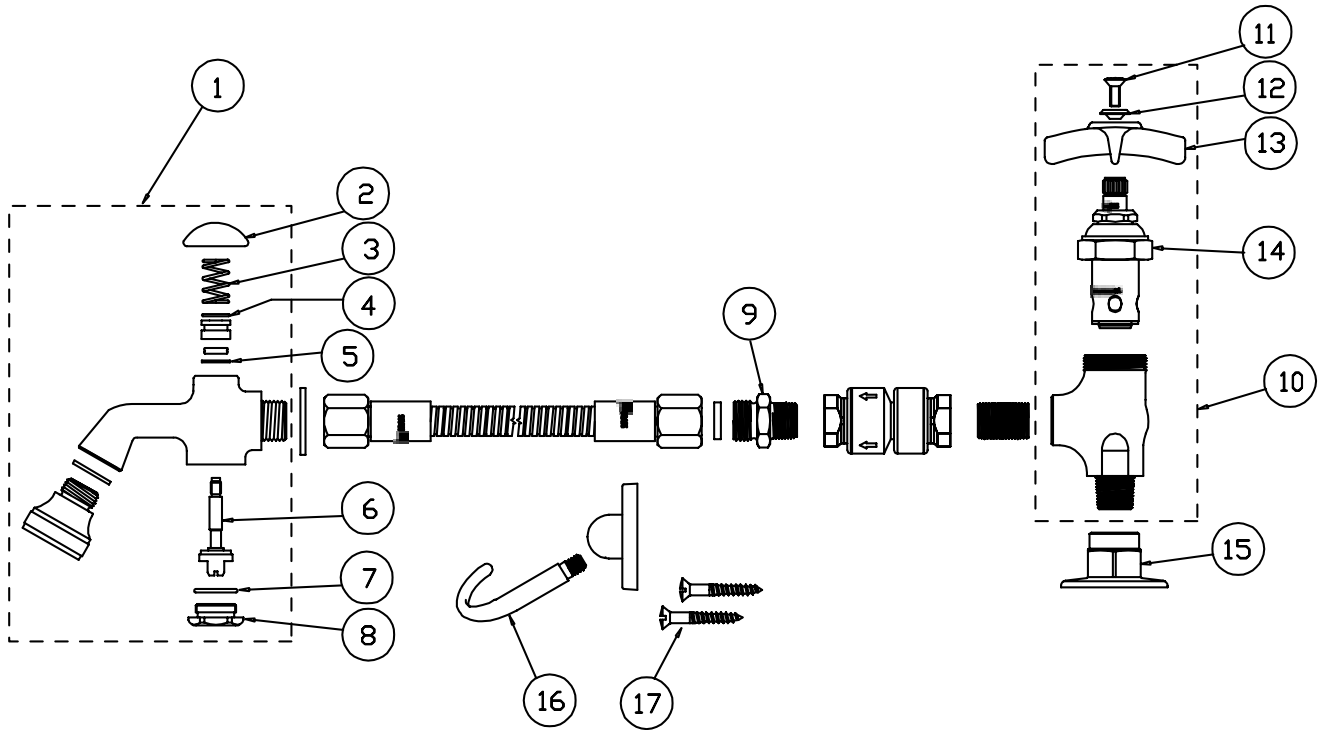

B-1410

Quick Connect Spray Hose Assembly

- | | | |
|---|-----------------------------------|-----------|
| 1 | Asm, Spray, Quick Connect | B-1421 |
| 2 | Asm, Spray Valve, Quick Connect | B-1420 |
| 3 | Asm, Hose, Stainless Steel, 44" | B-0044-H |
| 4 | Washer | 010476-45 |
| 5 | Adapter, 1/2" Male x 3/4"-14 Male | 000547-25 |

B-1550-C

See page 11 for exploded view
of spray valve (B-0107)

Hose Reel with Spray Valve

- | | | |
|---|------------------|-----------|
| 1 | Asm, Spray Valve | B-0107 |
| 2 | Asm, Handle | 002881-40 |

B-1716-02

Spray Wash Faucet with Vacuum Breaker

1	Asm, Spray Valve	002857-40
2	Cap	000622-40
3	Spring	000894-45
4	O-Ring, Spindle	001063-45
5	Washer, Bonnet	000974-45
6	Stem	000826-20
7	O-Ring, Insert	001062-45
8	Cap, Hex	000623-40
9	Adapter, 3/8" Male x 3/4"-14 Male	000545-25
10	Asm, Angled Stop	006998-40
11	Screw, Handle	000922-45
12	Index, Button, Blue/Cold	001660-45
13	Handle, Kitchen, 4-Arm	002521-45
14	Asm, Spindle, Eterna - Hot	005960-40
15	Flange	000014-40
16	Finger Hook	002309-40
17	Screw, Wall Mount	000915-45

- | | | |
|---|----------------|-----------|
| 1 | Washer, Swivel | 009538-45 |
| 2 | Sleeve | 011429-45 |
| 3 | O-Ring | 001074-45 |

B-1912-10

Straight Swivel Extension

- 1 Nipple, 3/8" X 6" 000362-40
- 2 Swivel Body 000585-25