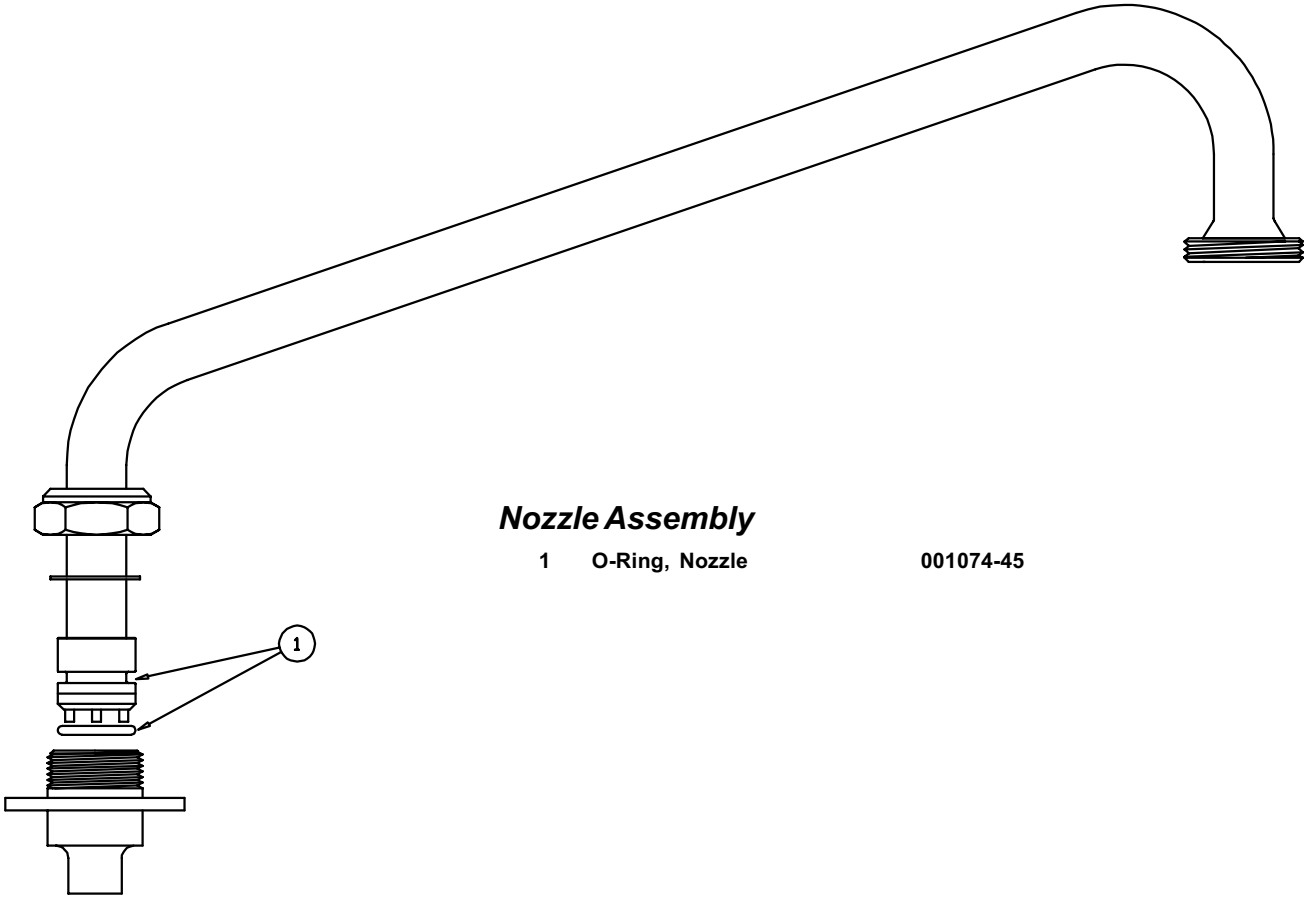

B-1912-14

Swing Nozzle, 12"

1	Washer, Swivel	009538-45
2	Sleeve	011429-45
3	O-Ring, Nozzle	001074-45

B-1929

B-2045

Glass Pitcher Filler

1	Hexcap	000623-40
2	O-Ring	001062-45
3	Tip, Glass Filler	003090-45
4	Screw, Handle	003199-45
5	Nut, Handle	003198-45
6	Lever Arm, Blue Lexan	001145-45
7	Pushbutton	000752-45
8	Nut, Volume Control	000714-25
9	Stem, Volume Control	000834-25
10	Washer, Bonnet	000974-45
11	Packing Stem	001100-45
12	Spring	000894-45
13	Washer, Pedestal	001003-45
14	Locknut, Pedestal	002954-45

B-2076

Nozzle Assembly

1 O-Ring, Nozzle

001074-45

B-2098

B-2180

Pre-Rinse with Add-On Faucet

1	Asm, Base Faucet	002832-40
2	Asm, Coupling Flange	002893-40
3	Handle, Lever	001638-45
4	Index, Button, Blue/Cold	001660-45
	Index, Button, Red/Hot	001661-45
5	Screw, Handle	000922-45
6	Asm, Spindle Eterna - Cold	002711-40
	Asm, Spindle Eterna - Hot	002712-40
7	Asm, Add-On Faucet	B-0155-LN
8	Handle, Lever	001638-45
9	Screw, Handle	000922-45
10	Asm, Spindle, Quarter Turn	007947-40
11	Nipple, 3/8" x 3"	000358-40
12	Asm, Swing Nozzle, 18"	065X
13	Washer	009538-45
14	Sleeve	011429-45
15	O-Ring	001074-45
16	Nipple, 3/8" x 18"	000369-40
17	Screw, Finger Hook	000916-45
18	Finger Hook	000021-40
19	Spring, Body	000821-40
20	Spring, Overhead	000888-45
21	Asm, Spray Valve	B-0107