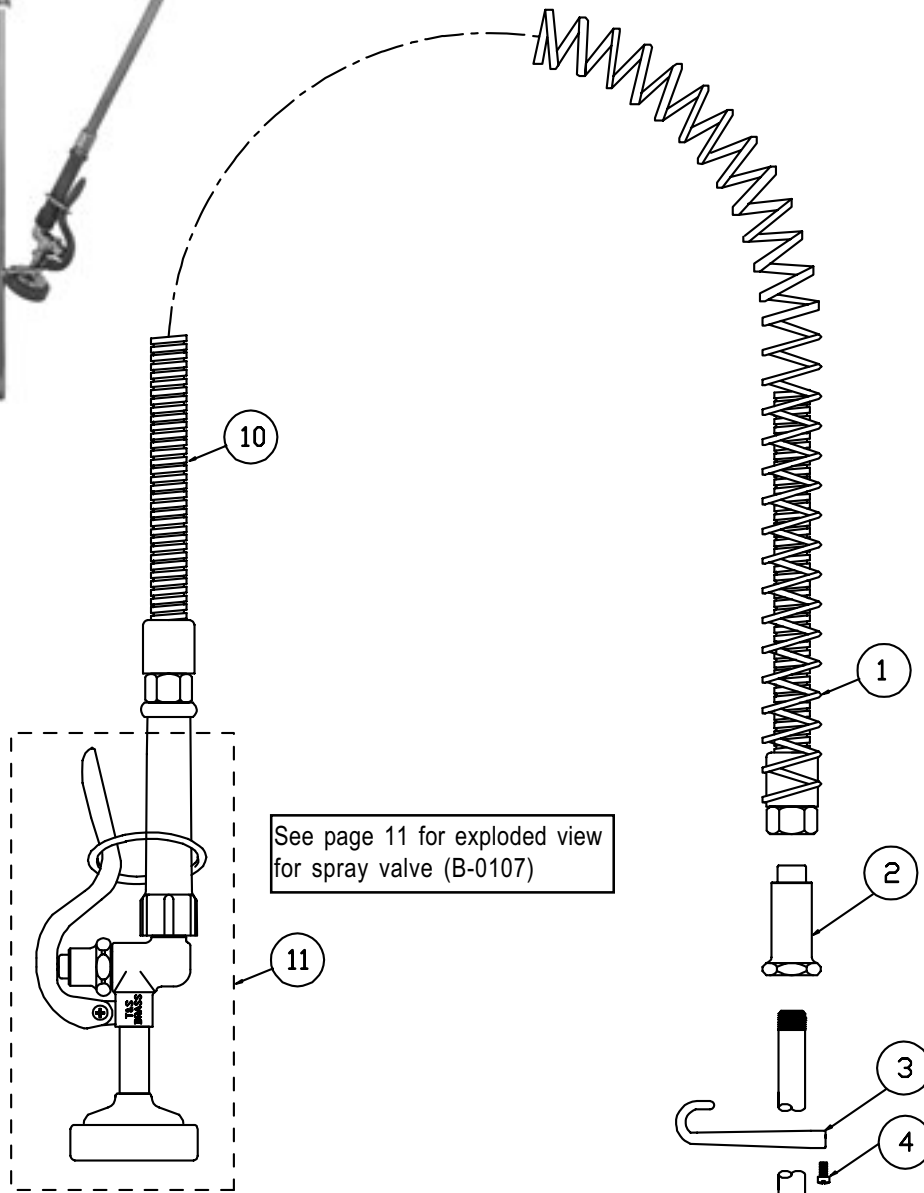

B-1912-14

Swing Nozzle, 12"

1	Washer, Swivel	009538-45
2	Sleeve	011429-45
3	O-Ring, Nozzle	001074-45

B-1929

B-2045

Glass Pitcher Filler

1	Hexcap	000623-40
2	O-Ring	001062-45
3	Tip, Glass Filler	003090-45
4	Screw, Handle	003199-45
5	Nut, Handle	003198-45
6	Lever Arm, Blue Lexan	001145-45
7	Pushbutton	000752-45
8	Nut, Volume Control	000714-25
9	Stem, Volume Control	000834-25
10	Washer, Bonnet	000974-45
11	Packing Stem	001100-45
12	Spring	000894-45
13	Washer, Pedestal	001003-45
14	Locknut, Pedestal	002954-45

B-2076

Nozzle Assembly

1 O-Ring, Nozzle

001074-45

B-2098

B-2180

Pre-Rinse with Add-On Faucet

1	Asm, Base Faucet	002832-40
2	Asm, Coupling Flange	002893-40
3	Handle, Lever	001638-45
4	Index, Button, Blue/Cold	001660-45
	Index, Button, Red/Hot	001661-45
5	Screw, Handle	000922-45
6	Asm, Spindle Eterna - Cold	002711-40
	Asm, Spindle Eterna - Hot	002712-40
7	Asm, Add-On Faucet	B-0155-LN
8	Handle, Lever	001638-45
9	Screw, Handle	000922-45
10	Asm, Spindle, Quarter Turn	007947-40
11	Nipple, 3/8" x 3"	000358-40
12	Asm, Swing Nozzle, 18"	065X
13	Washer	009538-45
14	Sleeve	011429-45
15	O-Ring	001074-45
16	Nipple, 3/8" x 18"	000369-40
17	Screw, Finger Hook	000916-45
18	Finger Hook	000021-40
19	Spring, Body	000821-40
20	Spring, Overhead	000888-45
21	Asm, Spray Valve	B-0107

B-2183

B-2250, B-2250-B

Model B-2250-B includes wall mounting bracket (B-0109-01)

Pre-Rinse Unit

1	Spring, Overhead	000888-45
2	Spring, Body	000821-45
3	Finger Hook	000021-40
4	Screw, Finger Hook	000916-45
5	Nipple, 3/8" x 24"	000372-40
6	Asm, Bracket, Wall Mount, 6" (B-2250-BB-0109-01)	
7	Nipple	000346-40
8	Set Screw	001584-45
9	Screw, Wall Mount	000915-45
10	Asm, Hose, Stainless Steel, 44"	B-0044-H
11	Asm, Spray Valve	B-0107