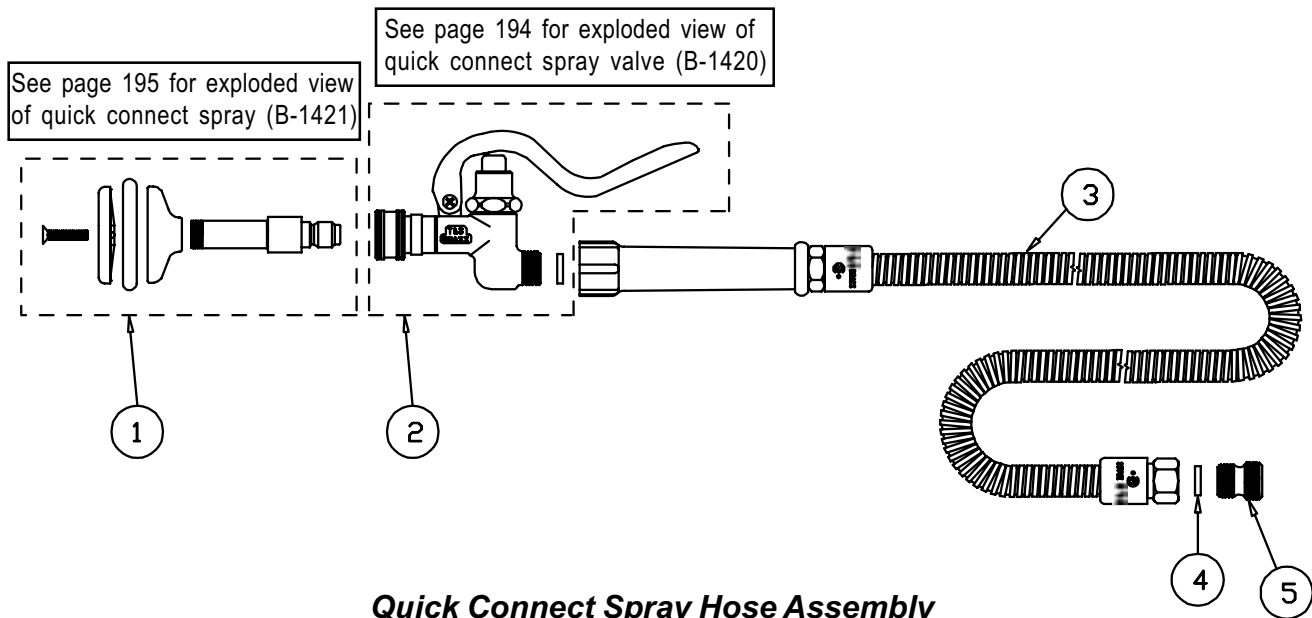

B-1410

Quick Connect Spray Hose Assembly

- | | | |
|---|-----------------------------------|-----------|
| 1 | Asm, Spray, Quick Connect | B-1421 |
| 2 | Asm, Spray Valve, Quick Connect | B-1420 |
| 3 | Asm, Hose, Stainless Steel, 44" | B-0044-H |
| 4 | Washer | 010476-45 |
| 5 | Adapter, 1/2" Male x 3/4"-14 Male | 000547-25 |

B-1420

Valve with Quick Connection Socket

1	Screw, Handle	003199-45
2	Nut, Handle	003198-45
3	Handle, Squeeze Valve	001120-45
4	Asm, Bonnet	002856-40

B-1421

Quick Connect Spray

1	Screw, Spray Face	000913-45
2	Spray Face	001121-45
3	Spray Head	007861-45
4	Cup, Spray	000019-40

B-1550-C

See page 11 for exploded view
of spray valve (B-0107)

Hose Reel with Spray Valve

- | | | |
|---|------------------|-----------|
| 1 | Asm, Spray Valve | B-0107 |
| 2 | Asm, Handle | 002881-40 |

B-1716-02

Spray Wash Faucet with Vacuum Breaker

1	Asm, Spray Valve	002857-40
2	Cap	000622-40
3	Spring	000894-45
4	O-Ring, Spindle	001063-45
5	Washer, Bonnet	000974-45
6	Stem	000826-20
7	O-Ring, Insert	001062-45
8	Cap, Hex	000623-40
9	Adapter, 3/8" Male x 3/4"-14 Male	000545-25
10	Asm, Angled Stop	006998-40
11	Screw, Handle	000922-45
12	Index, Button, Blue/Cold	001660-45
13	Handle, Kitchen, 4-Arm	002521-45
14	Asm, Spindle, Eterna - Hot	005960-40
15	Flange	000014-40
16	Finger Hook	002309-40
17	Screw, Wall Mount	000915-45