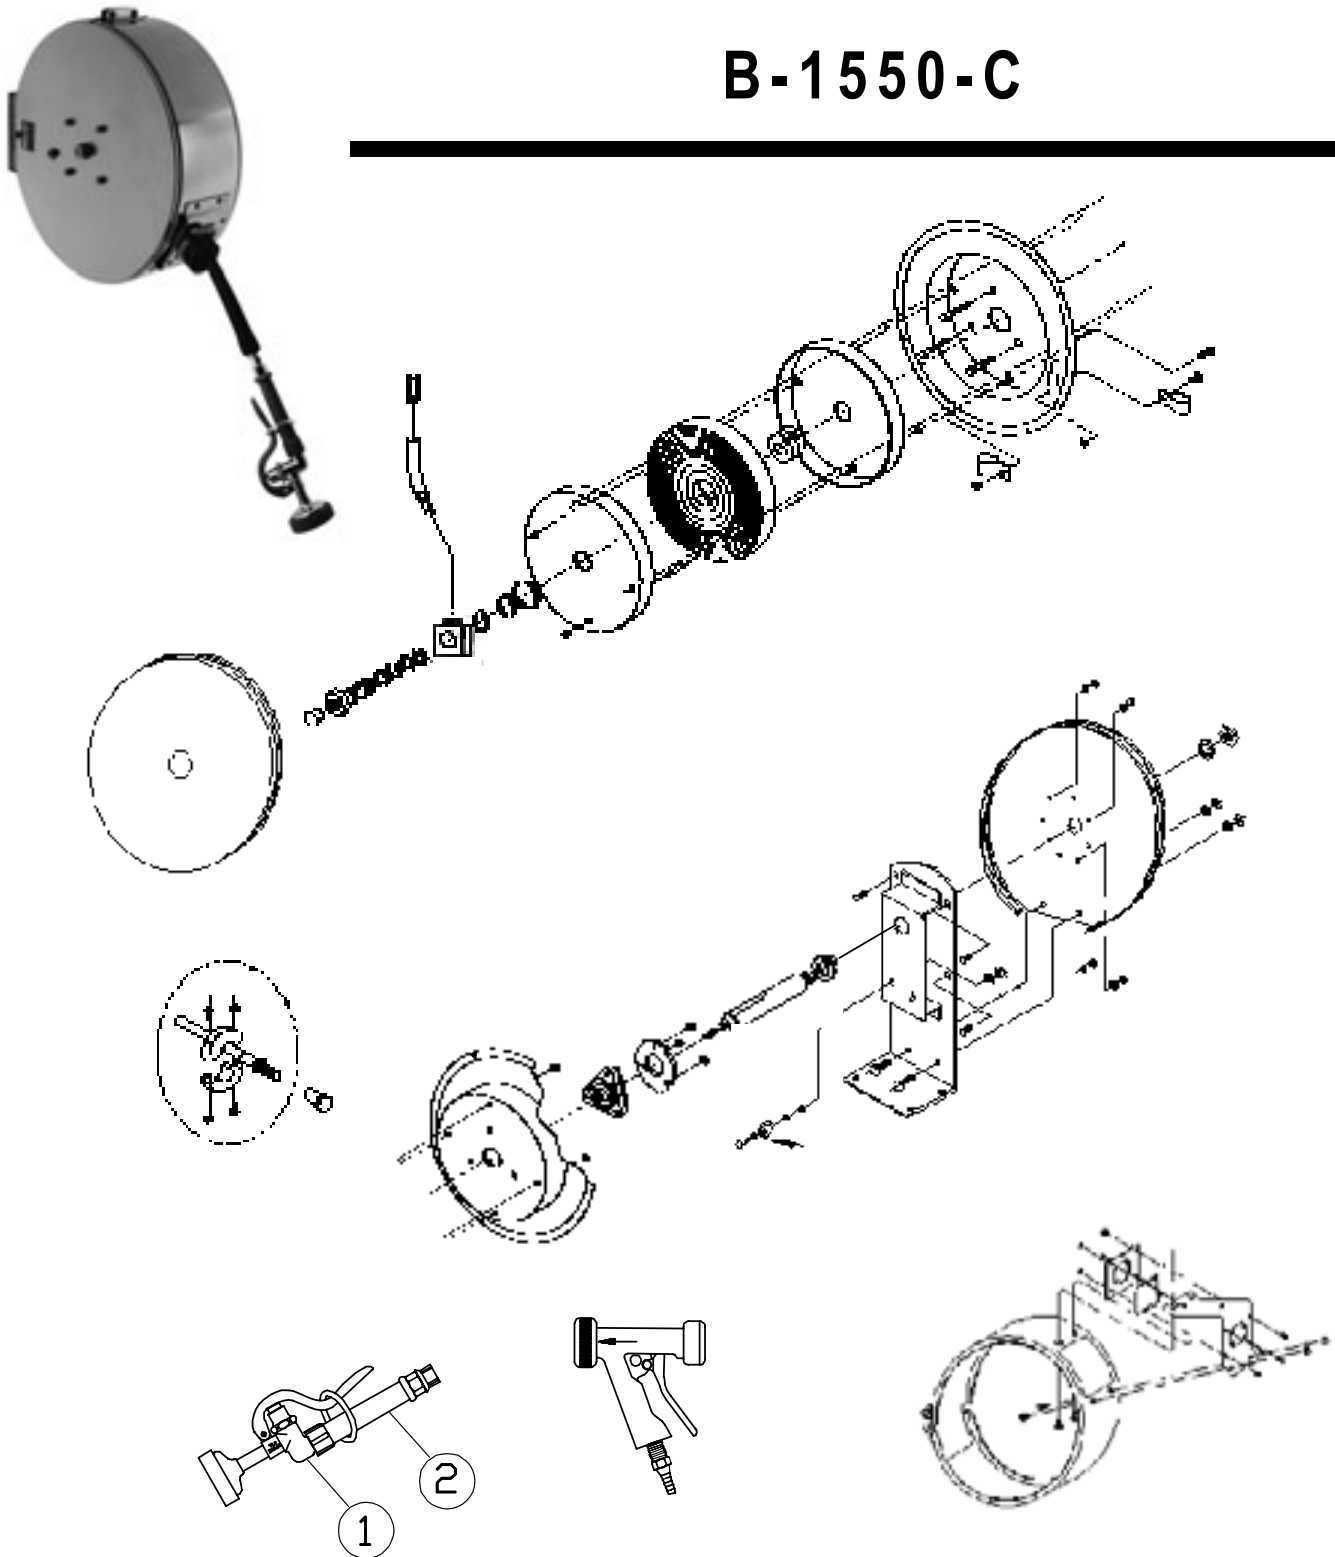

B-1410

Quick Connect Spray Hose Assembly

- | | | |
|---|-----------------------------------|-----------|
| 1 | Asm, Spray, Quick Connect | B-1421 |
| 2 | Asm, Spray Valve, Quick Connect | B-1420 |
| 3 | Asm, Hose, Stainless Steel, 44" | B-0044-H |
| 4 | Washer | 010476-45 |
| 5 | Adapter, 1/2" Male x 3/4"-14 Male | 000547-25 |

B-1420

Valve with Quick Connection Socket

1	Screw, Handle	003199-45
2	Nut, Handle	003198-45
3	Handle, Squeeze Valve	001120-45
4	Asm, Bonnet	002856-40

B-1421

Quick Connect Spray

1	Screw, Spray Face	000913-45
2	Spray Face	001121-45
3	Spray Head	007861-45
4	Cup, Spray	000019-40

B-1550-C

See page 11 for exploded view
of spray valve (B-0107)

Hose Reel with Spray Valve

- | | | |
|---|------------------|-----------|
| 1 | Asm, Spray Valve | B-0107 |
| 2 | Asm, Handle | 002881-40 |

B-1716-02

Spray Wash Faucet with Vacuum Breaker

1	Asm, Spray Valve	002857-40
2	Cap	000622-40
3	Spring	000894-45
4	O-Ring, Spindle	001063-45
5	Washer, Bonnet	000974-45
6	Stem	000826-20
7	O-Ring, Insert	001062-45
8	Cap, Hex	000623-40
9	Adapter, 3/8" Male x 3/4"-14 Male	000545-25
10	Asm, Angled Stop	006998-40
11	Screw, Handle	000922-45
12	Index, Button, Blue/Cold	001660-45
13	Handle, Kitchen, 4-Arm	002521-45
14	Asm, Spindle, Eterna - Hot	005960-40
15	Flange	000014-40
16	Finger Hook	002309-40
17	Screw, Wall Mount	000915-45