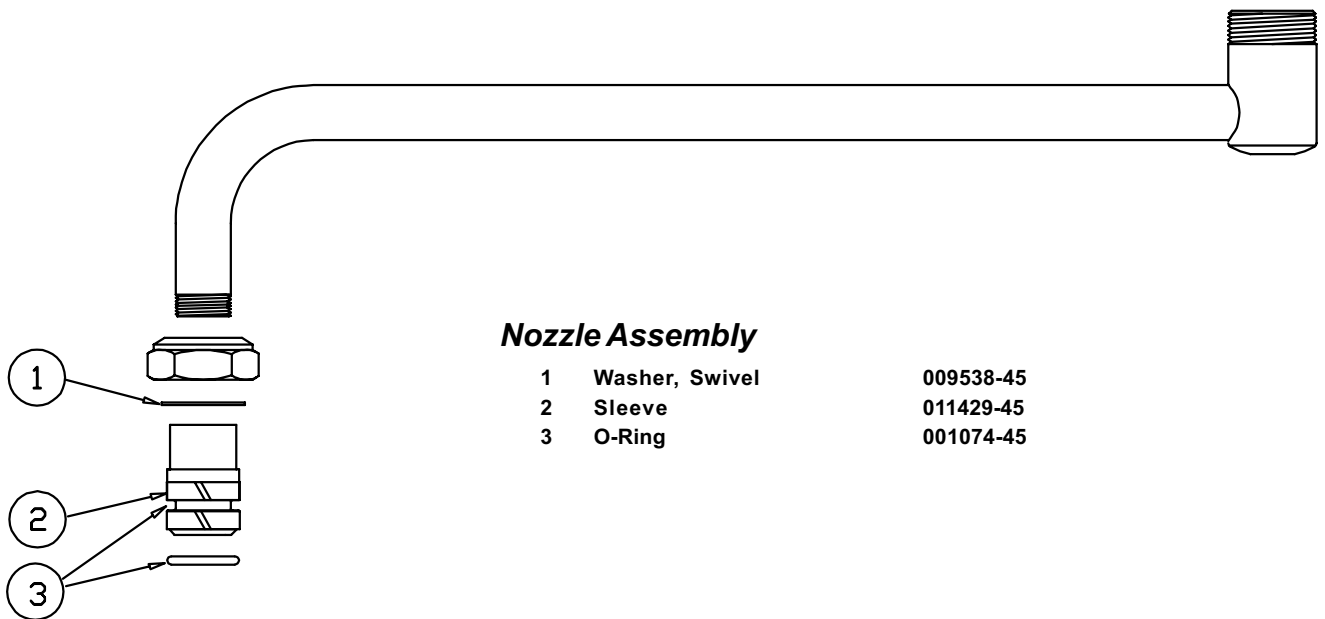

B-1912-07

Double Joint Front Nozzle

- | | | |
|---|----------------|-----------|
| 1 | O-Ring, Swivel | 001074-45 |
| 2 | Sleeve, Swivel | 011429-45 |
| 3 | Washer, Swivel | 009538-45 |

B-1912-09

Nozzle Assembly

- | | | |
|---|----------------|-----------|
| 1 | Washer, Swivel | 009538-45 |
| 2 | Sleeve | 011429-45 |
| 3 | O-Ring | 001074-45 |

B-1912-10

Straight Swivel Extension

- 1 Nipple, 3/8" X 6" 000362-40
- 2 Swivel Body 000585-25