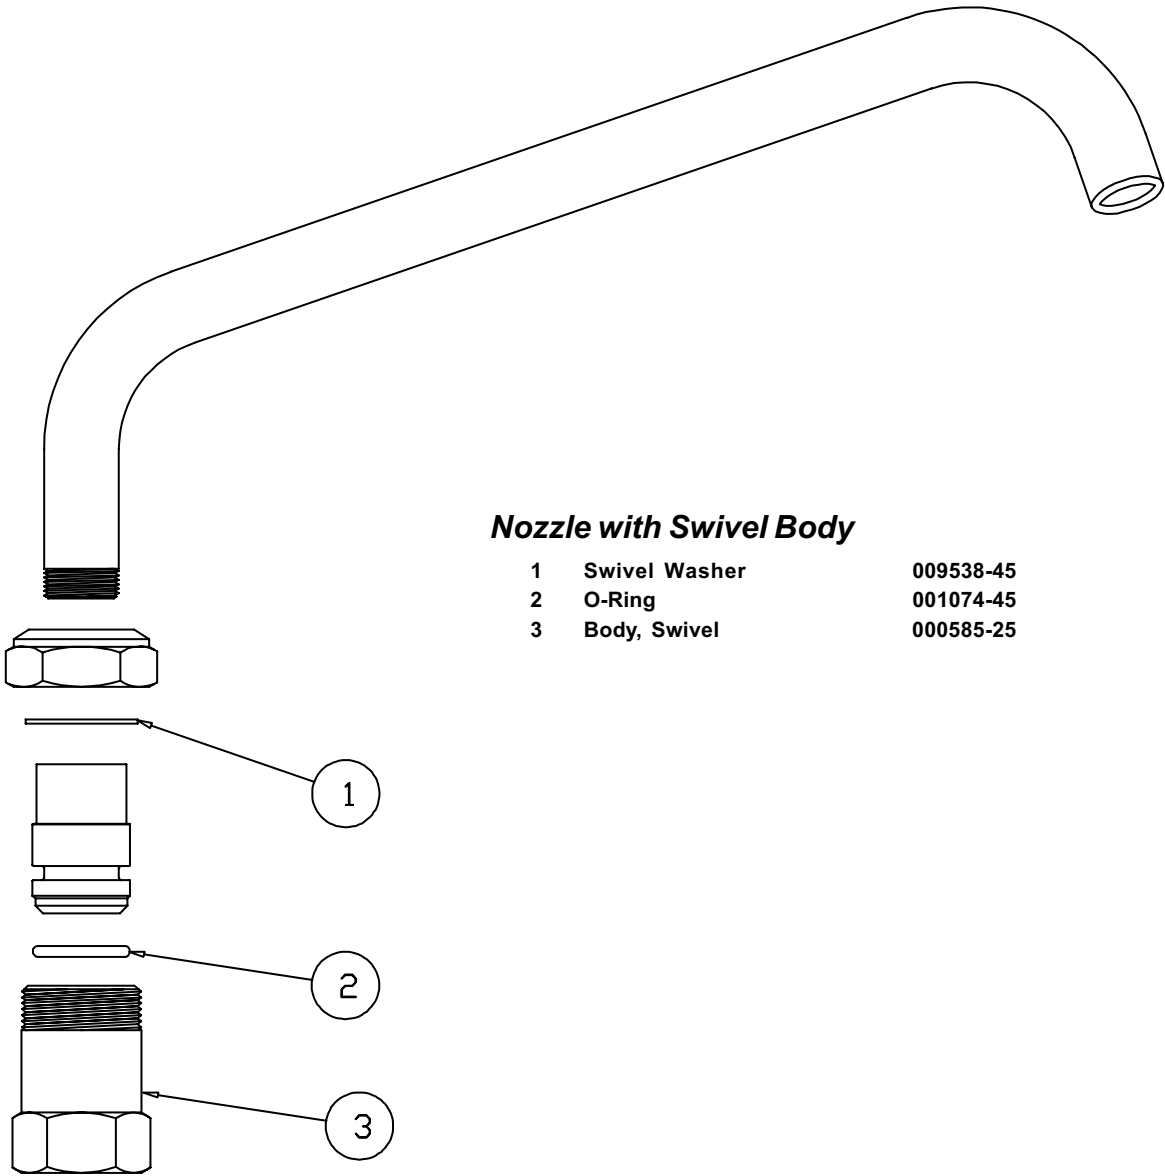

B-1912-07

Double Joint Front Nozzle

- | | | |
|---|----------------|-----------|
| 1 | O-Ring, Swivel | 001074-45 |
| 2 | Sleeve, Swivel | 011429-45 |
| 3 | Washer, Swivel | 009538-45 |

B-1912-09

Nozzle Assembly

- | | | |
|---|----------------|-----------|
| 1 | Washer, Swivel | 009538-45 |
| 2 | Sleeve | 011429-45 |
| 3 | O-Ring | 001074-45 |

B-1912-10

Straight Swivel Extension

- 1 Nipple, 3/8" X 6" 000362-40
- 2 Swivel Body 000585-25

B-1912-14

Swing Nozzle, 12"

1	Washer, Swivel	009538-45
2	Sleeve	011429-45
3	O-Ring, Nozzle	001074-45

B-1929

B-2045

Glass Pitcher Filler

1	Hexcap	000623-40
2	O-Ring	001062-45
3	Tip, Glass Filler	003090-45
4	Screw, Handle	003199-45
5	Nut, Handle	003198-45
6	Lever Arm, Blue Lexan	001145-45
7	Pushbutton	000752-45
8	Nut, Volume Control	000714-25
9	Stem, Volume Control	000834-25
10	Washer, Bonnet	000974-45
11	Packing Stem	001100-45
12	Spring	000894-45
13	Washer, Pedestal	001003-45
14	Locknut, Pedestal	002954-45

B-2076

Nozzle Assembly

1 O-Ring, Nozzle

001074-45

B-2098

B-2180

Pre-Rinse with Add-On Faucet

1	Asm, Base Faucet	002832-40
2	Asm, Coupling Flange	002893-40
3	Handle, Lever	001638-45
4	Index, Button, Blue/Cold	001660-45
	Index, Button, Red/Hot	001661-45
5	Screw, Handle	000922-45
6	Asm, Spindle Eterna - Cold	002711-40
	Asm, Spindle Eterna - Hot	002712-40
7	Asm, Add-On Faucet	B-0155-LN
8	Handle, Lever	001638-45
9	Screw, Handle	000922-45
10	Asm, Spindle, Quarter Turn	007947-40
11	Nipple, 3/8" x 3"	000358-40
12	Asm, Swing Nozzle, 18"	065X
13	Washer	009538-45
14	Sleeve	011429-45
15	O-Ring	001074-45
16	Nipple, 3/8" x 18"	000369-40
17	Screw, Finger Hook	000916-45
18	Finger Hook	000021-40
19	Spring, Body	000821-40
20	Spring, Overhead	000888-45
21	Asm, Spray Valve	B-0107