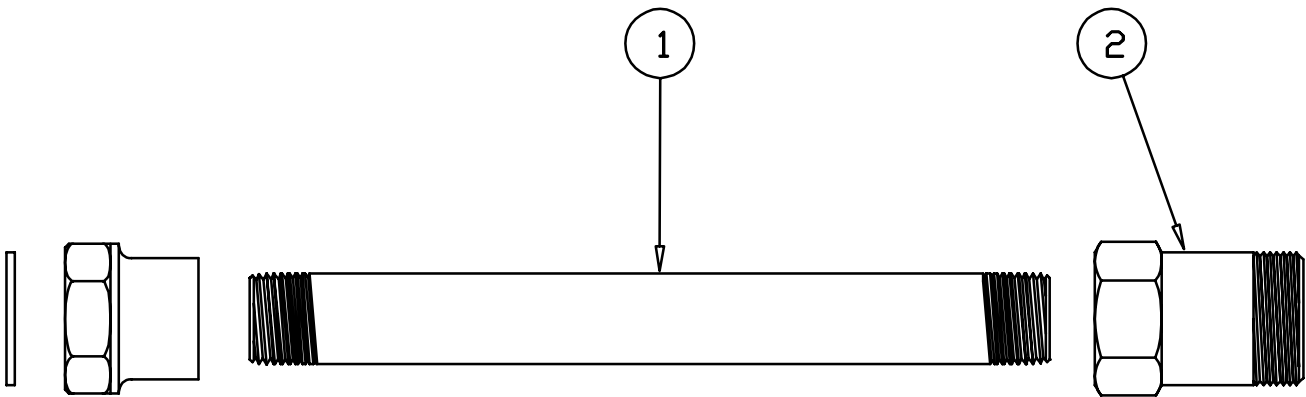

B-1912-07

Double Joint Front Nozzle

- | | | |
|---|----------------|-----------|
| 1 | O-Ring, Swivel | 001074-45 |
| 2 | Sleeve, Swivel | 011429-45 |
| 3 | Washer, Swivel | 009538-45 |

B-1912-09

Nozzle Assembly

- | | | |
|---|----------------|-----------|
| 1 | Washer, Swivel | 009538-45 |
| 2 | Sleeve | 011429-45 |
| 3 | O-Ring | 001074-45 |

B-1912-10

Straight Swivel Extension

- 1 Nipple, 3/8" X 6" 000362-40
- 2 Swivel Body 000585-25