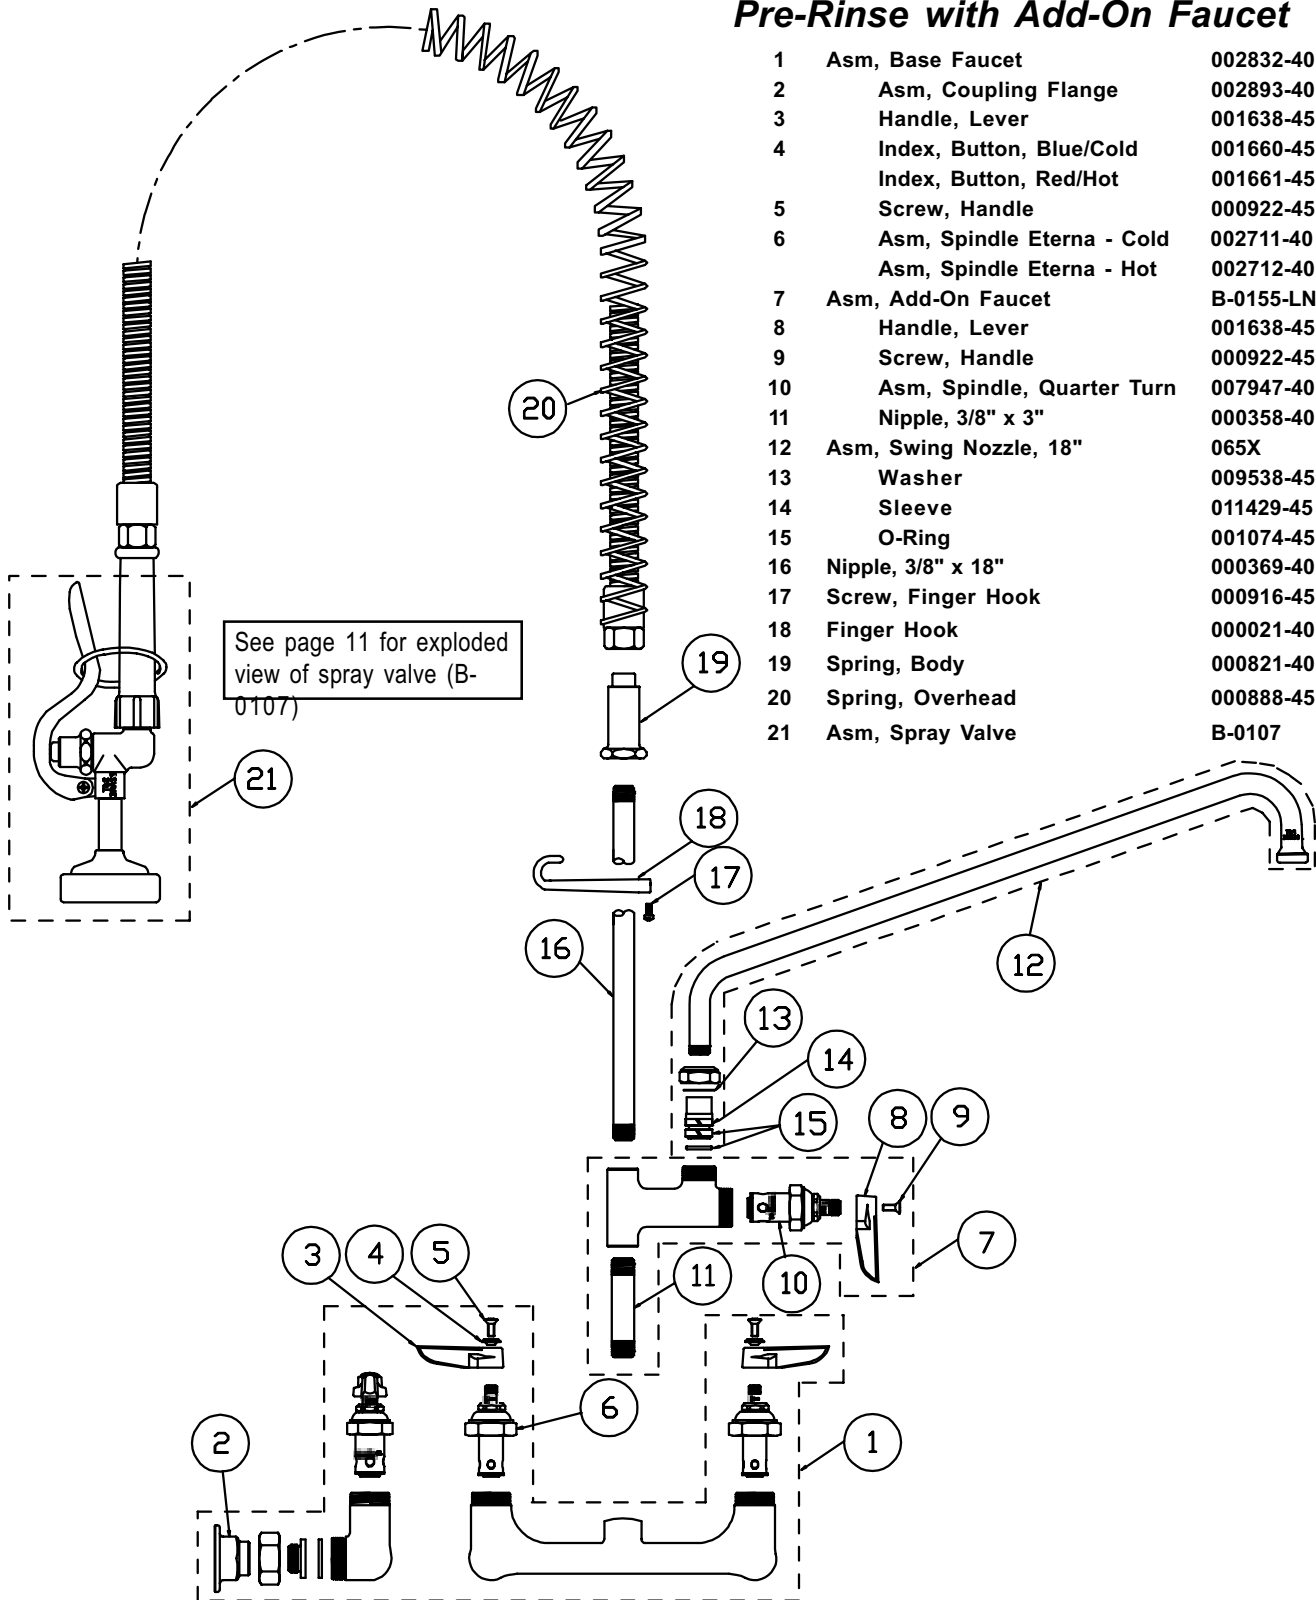

- | | | |
|---|----------------|-----------|
| 1 | Washer, Swivel | 009538-45 |
| 2 | Sleeve | 011429-45 |
| 3 | O-Ring | 001074-45 |

B-1912-10

Straight Swivel Extension

- 1 Nipple, 3/8" X 6" 000362-40
- 2 Swivel Body 000585-25

B-1912-14

Swing Nozzle, 12"

1	Washer, Swivel	009538-45
2	Sleeve	011429-45
3	O-Ring, Nozzle	001074-45

B-1929

B-2045

Glass Pitcher Filler

1	Hexcap	000623-40
2	O-Ring	001062-45
3	Tip, Glass Filler	003090-45
4	Screw, Handle	003199-45
5	Nut, Handle	003198-45
6	Lever Arm, Blue Lexan	001145-45
7	Pushbutton	000752-45
8	Nut, Volume Control	000714-25
9	Stem, Volume Control	000834-25
10	Washer, Bonnet	000974-45
11	Packing Stem	001100-45
12	Spring	000894-45
13	Washer, Pedestal	001003-45
14	Locknut, Pedestal	002954-45

B-2076

Nozzle Assembly

1 O-Ring, Nozzle

001074-45

B-2098

B-2180

Pre-Rinse with Add-On Faucet

1	Asm, Base Faucet	002832-40
2	Asm, Coupling Flange	002893-40
3	Handle, Lever	001638-45
4	Index, Button, Blue/Cold	001660-45
	Index, Button, Red/Hot	001661-45
5	Screw, Handle	000922-45
6	Asm, Spindle Eterna - Cold	002711-40
	Asm, Spindle Eterna - Hot	002712-40
7	Asm, Add-On Faucet	B-0155-LN
8	Handle, Lever	001638-45
9	Screw, Handle	000922-45
10	Asm, Spindle, Quarter Turn	007947-40
11	Nipple, 3/8" x 3"	000358-40
12	Asm, Swing Nozzle, 18"	065X
13	Washer	009538-45
14	Sleeve	011429-45
15	O-Ring	001074-45
16	Nipple, 3/8" x 18"	000369-40
17	Screw, Finger Hook	000916-45
18	Finger Hook	000021-40
19	Spring, Body	000821-40
20	Spring, Overhead	000888-45
21	Asm, Spray Valve	B-0107

B-2183

B-2250, B-2250-B

Model B-2250-B includes wall mounting bracket (B-0109-01)

Pre-Rinse Unit

1	Spring, Overhead	000888-45
2	Spring, Body	000821-45
3	Finger Hook	000021-40
4	Screw, Finger Hook	000916-45
5	Nipple, 3/8" x 24"	000372-40
6	Asm, Bracket, Wall Mount, 6" (B-2250-BB-0109-01)	
7	Nipple	000346-40
8	Set Screw	001584-45
9	Screw, Wall Mount	000915-45
10	Asm, Hose, Stainless Steel, 44"	B-0044-H
11	Asm, Spray Valve	B-0107