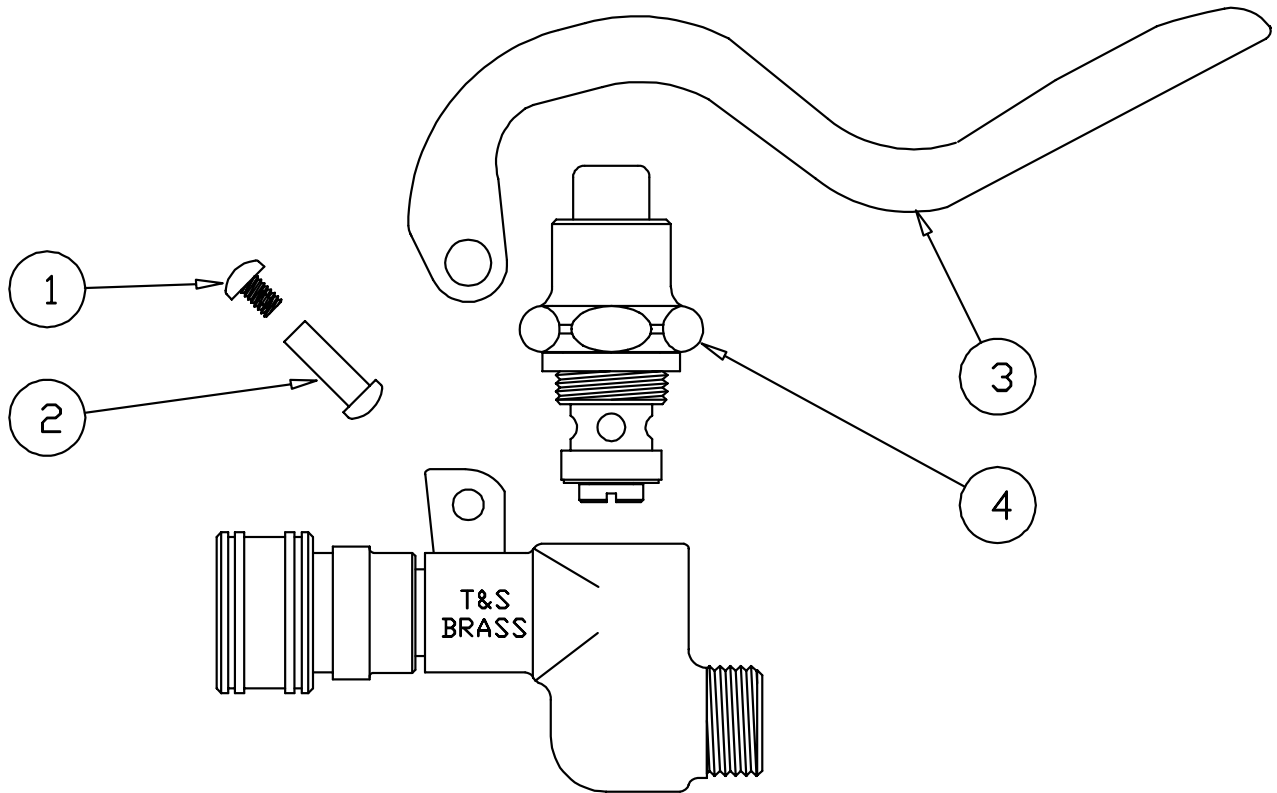

B-1410

Quick Connect Spray Hose Assembly

- | | | |
|---|-----------------------------------|-----------|
| 1 | Asm, Spray, Quick Connect | B-1421 |
| 2 | Asm, Spray Valve, Quick Connect | B-1420 |
| 3 | Asm, Hose, Stainless Steel, 44" | B-0044-H |
| 4 | Washer | 010476-45 |
| 5 | Adapter, 1/2" Male x 3/4"-14 Male | 000547-25 |

B-1420

Valve with Quick Connection Socket

1	Screw, Handle	003199-45
2	Nut, Handle	003198-45
3	Handle, Squeeze Valve	001120-45
4	Asm, Bonnet	002856-40

B-1421

Quick Connect Spray

1	Screw, Spray Face	000913-45
2	Spray Face	001121-45
3	Spray Head	007861-45
4	Cup, Spray	000019-40

B-1550-C

See page 11 for exploded view
of spray valve (B-0107)

Hose Reel with Spray Valve

- | | | |
|---|------------------|-----------|
| 1 | Asm, Spray Valve | B-0107 |
| 2 | Asm, Handle | 002881-40 |

B-1716-02

Spray Wash Faucet with Vacuum Breaker

1	Asm, Spray Valve	002857-40
2	Cap	000622-40
3	Spring	000894-45
4	O-Ring, Spindle	001063-45
5	Washer, Bonnet	000974-45
6	Stem	000826-20
7	O-Ring, Insert	001062-45
8	Cap, Hex	000623-40
9	Adapter, 3/8" Male x 3/4"-14 Male	000545-25
10	Asm, Angled Stop	006998-40
11	Screw, Handle	000922-45
12	Index, Button, Blue/Cold	001660-45
13	Handle, Kitchen, 4-Arm	002521-45
14	Asm, Spindle, Eterna - Hot	005960-40
15	Flange	000014-40
16	Finger Hook	002309-40
17	Screw, Wall Mount	000915-45