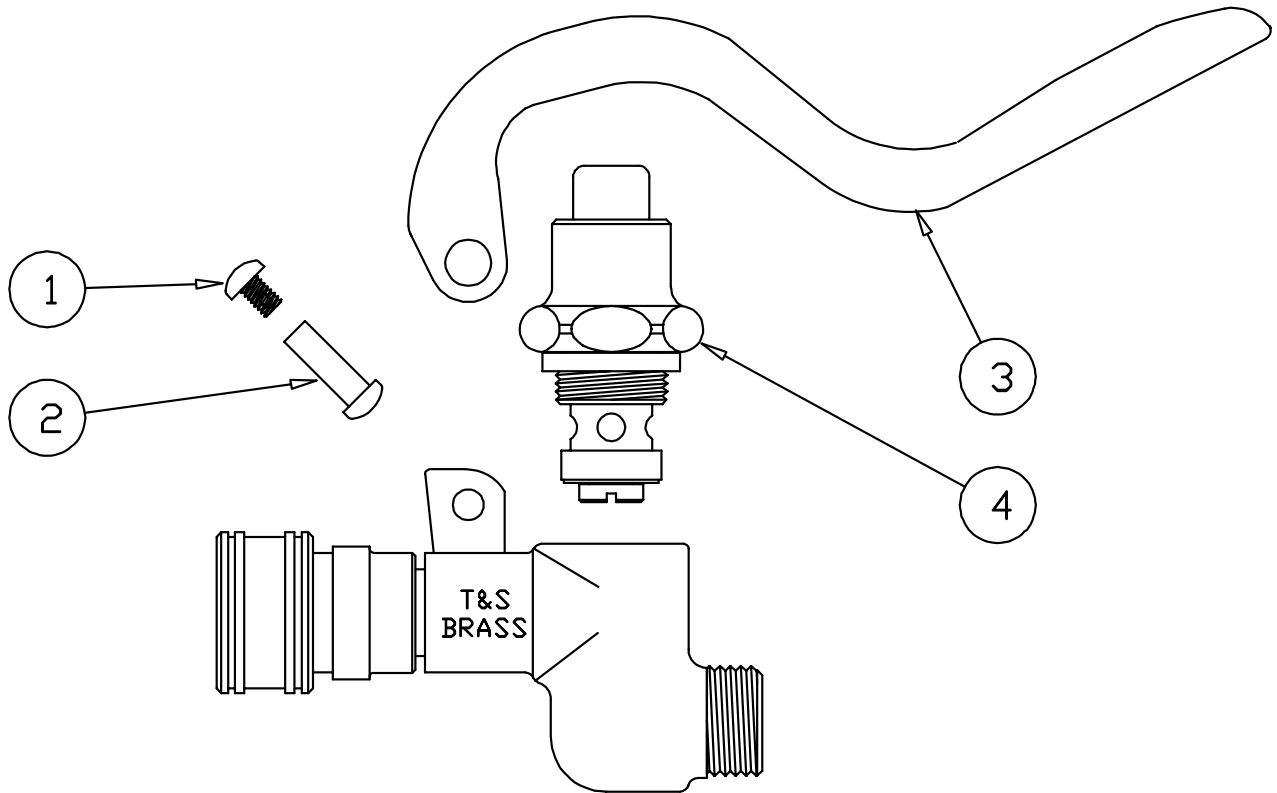

B-1420

Valve with Quick Connection Socket

1	Screw, Handle	003199-45
2	Nut, Handle	003198-45
3	Handle, Squeeze Valve	001120-45
4	Asm, Bonnet	002856-40