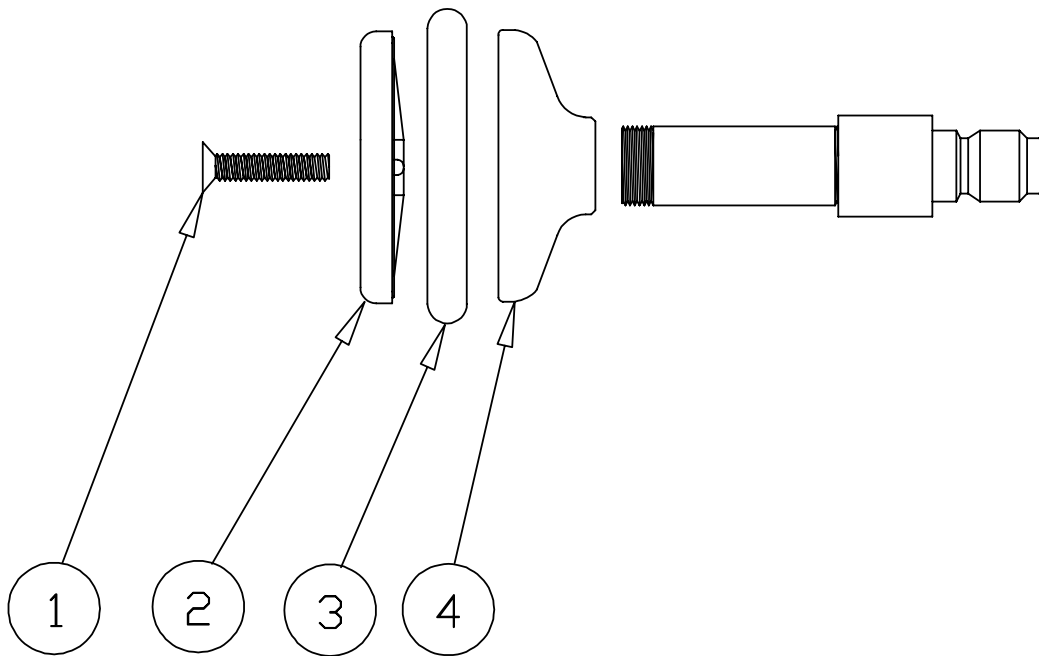

B-1421

Quick Connect Spray

1	Screw, Spray Face	000913-45
2	Spray Face	001121-45
3	Spray Head	007861-45
4	Cup, Spray	000019-40