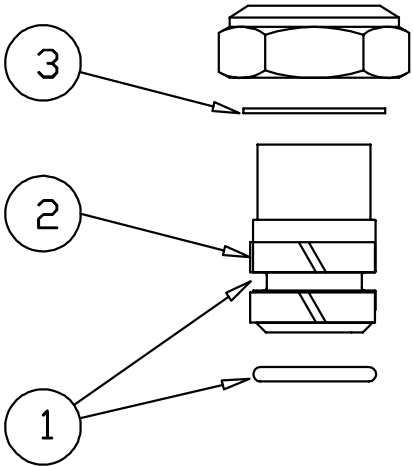

B-1912-07

Double Joint Front Nozzle

- | | | |
|---|----------------|-----------|
| 1 | O-Ring, Swivel | 001074-45 |
| 2 | Sleeve, Swivel | 011429-45 |
| 3 | Washer, Swivel | 009538-45 |