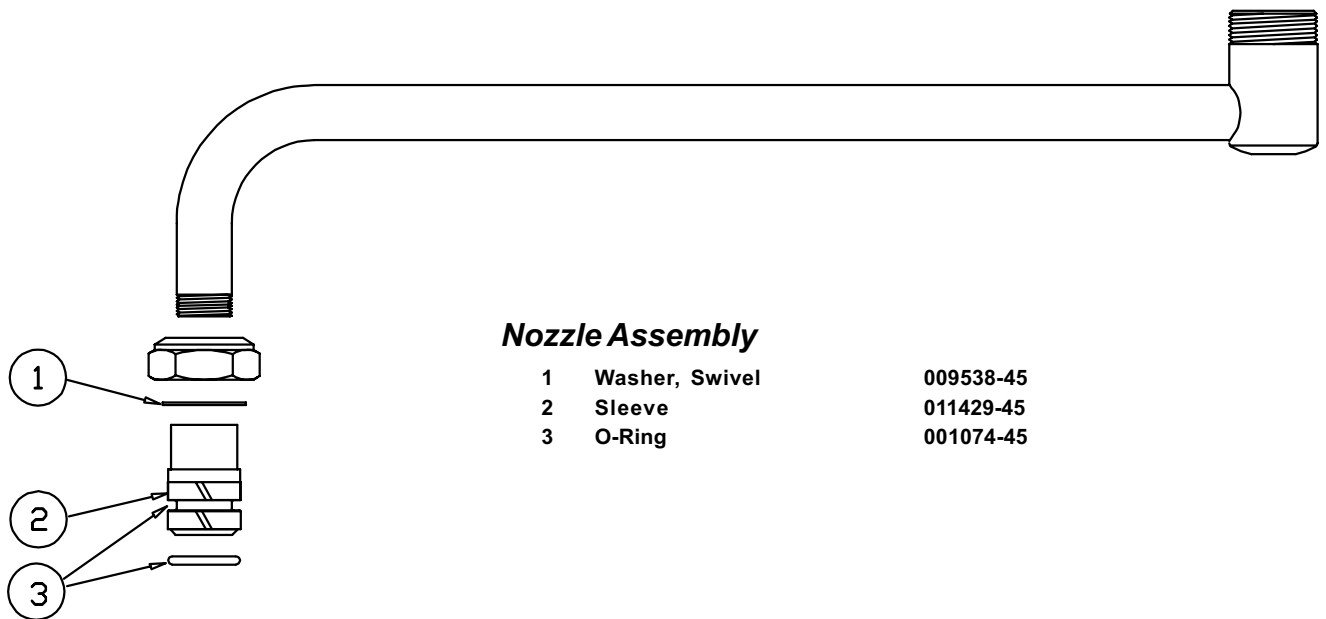

# B-1912-09

---

## **Nozzle Assembly**

- |   |                |           |
|---|----------------|-----------|
| 1 | Washer, Swivel | 009538-45 |
| 2 | Sleeve         | 011429-45 |
| 3 | O-Ring         | 001074-45 |