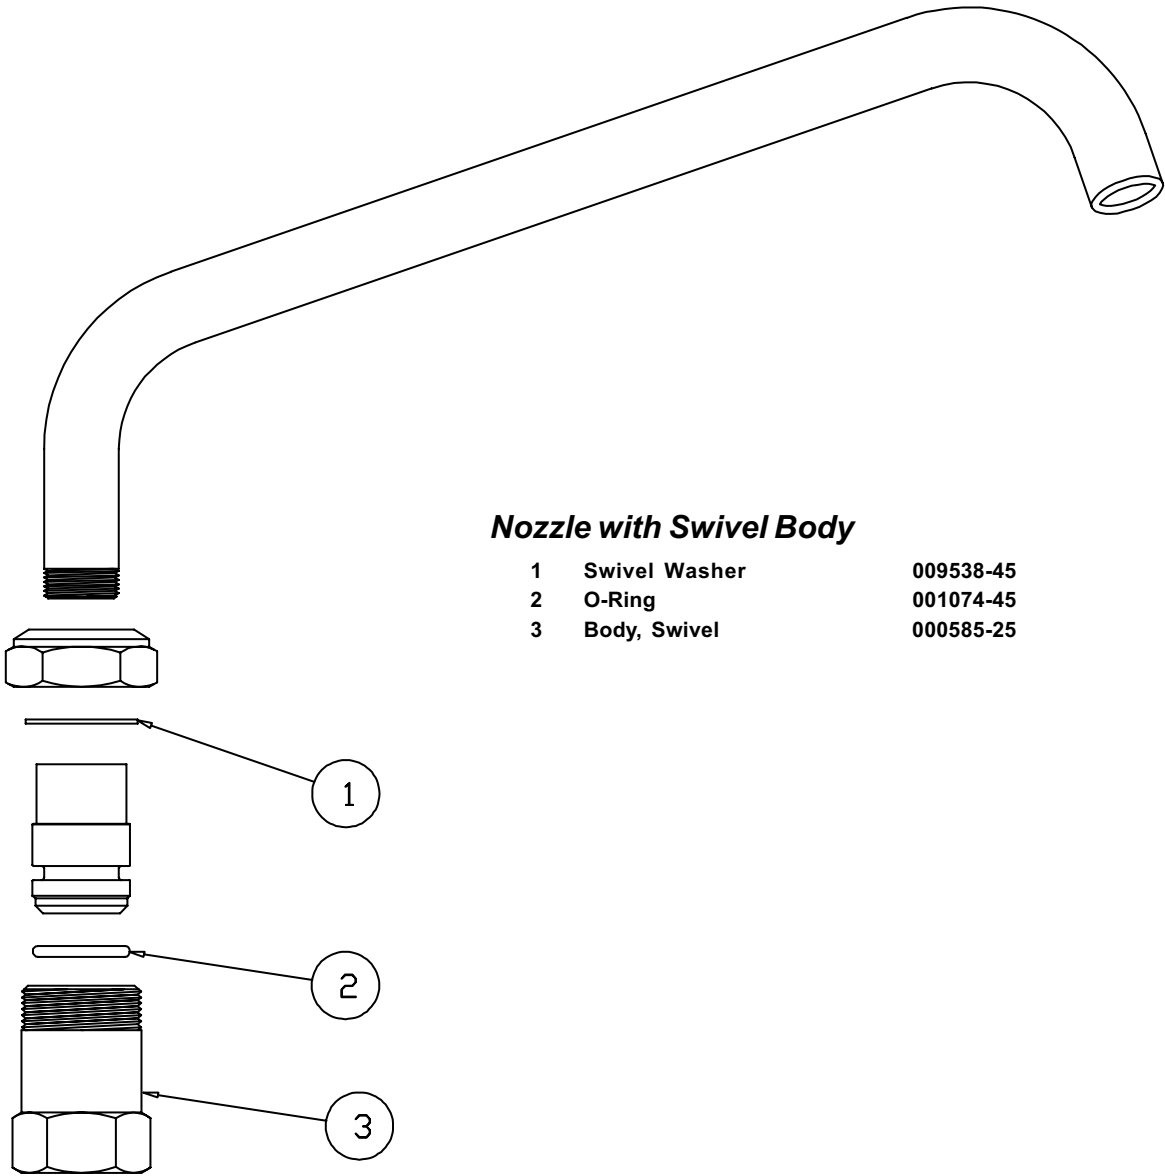

B-1929

Nozzle with Swivel Body

- 1 Swivel Washer 009538-45
- 2 O-Ring 001074-45
- 3 Body, Swivel 000585-25