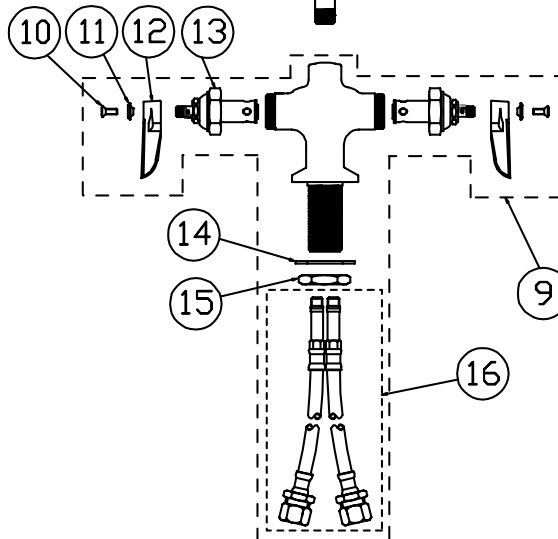

B-2349

See page 11 for exploded view

Pre-Rinse Unit with Flex Center Hoses

1	Spring, Overhead	000888-45
2	Finger Hook	000021-40
3	Screw, Finger Hook	000916-45
4	Nipple, 3/8" x 24"	000372-40
5	Asm, Bracket, Wall Mount, 12"	B-0109-03
6	Nipple, 12"	000348-40
7	Set Screw	001584-45
8	Screw, Wall Mount	000915-45
9	Asm, Base Faucet	009505-40
10	Screw, Handle	000922-45
11	Index, Button, Blue/Cold	001660-45
	Index, Button, Red/Hot	001661-45
12	Handle, Lever	001638-45
13	Asm, Spindle Eterna - Cold	002711-40
	Asm, Spindle Eterna - Hot	002712-40
14	Washer	002290-45
15	Locknut	000965-45
16	Asm, Connectors, Flexible	B-2348
17	Asm, Spray Valve	B-0107

B-2360, B-2360-01

Model B-2360 includes bubbler valve (009610-40) and Model B-2360-01 includes meter valve (010942-40)

Bubbler Assembly

1	Asm, Bubbler Valve (B-2360)	009610-40
2	Asm, Meter Valve (B-2360-01)	010942-40
3	Washer, Rosette	001000-45
4	Washer	000999-45
5	Locknut	002954-45
6	Nut, Nipple Coupling	000958-20
7	Spout Guard, Flex	009595-45
8	Screw, Spout Guard	009598-45
9	Holder, Spout Guard	009596-40
10	Flow Straightener	009594-45
11	Spout, Bubbler	012680-40
12	Adjustment Screw, Flow Control	012697-45
13	Seal, Stem Bottom, Slow-Self-Closing	012596-45