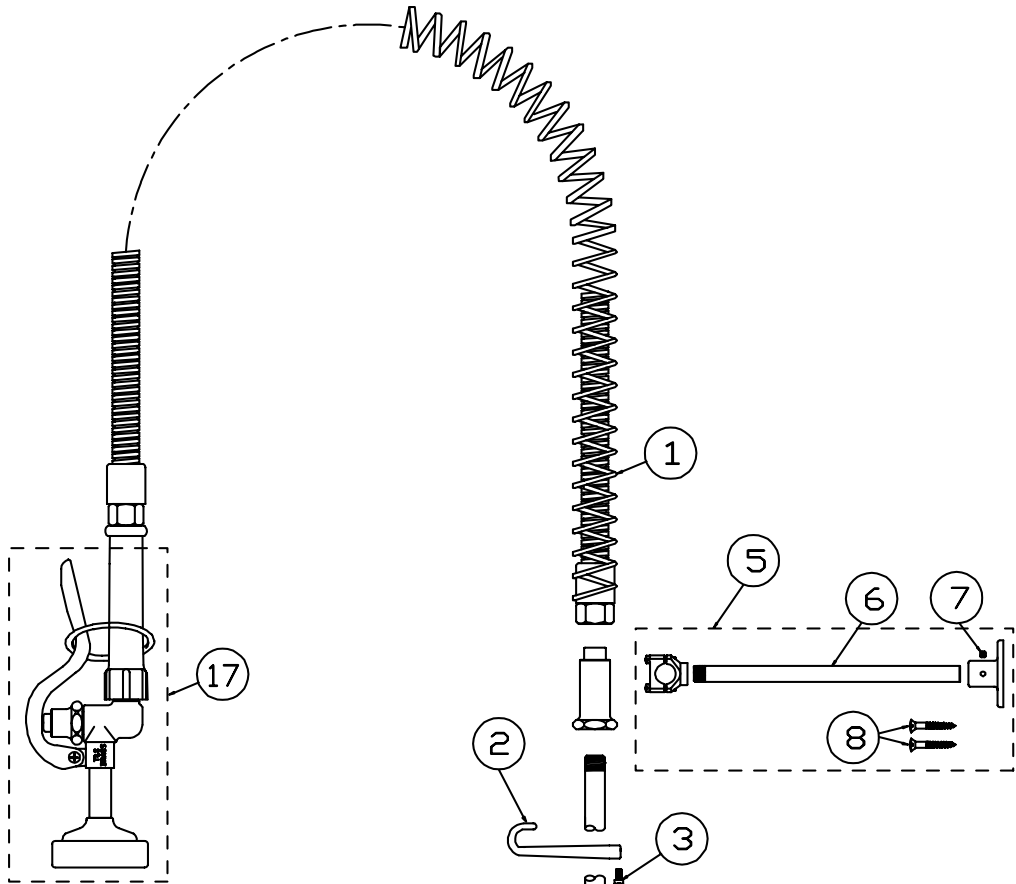

B-2347

Commercial Faucet with Sidespray

1	Asm, Body, Cold	161A
	Asm, Body, Hot	162A
2	Screw, Handle	000925-45
3	Index, Snap-In, Blue/Cold	001686-45
	Index, Snap-In, Red/Hot	001194-45
4	Handle, Wrist Action, 4"	B-WH4
5	Escutcheon	001257-40
6	Asm, Spindle, Eterna - LH/Col	006477-40
	Asm, Spindle, Eterna - RH/Hot	006478-40
7	Locknut, Body, Top	000959-20
8	Washer, Body	002290-45
9	Washer, Nipple	001006-45
10	Locknut, Body, Bottom	000960-20
11	Washer	000981-45
12	Nut, Coupling	000958-20
13	Screw, Diverter	001486-45
14	O-Ring, Body, Center	001069-45
15	Adapter, Diverter	001484-20
16	Diverter, Piston	009433-20
17	Washer, Shank	000999-45
18	Locknut	002954-45
19	Washer	003367-45
20	Insert	003700-45
21	Coupling	003701-45
22	Nipple	000342-20
23	Nozzle, Gooseneck	135X
24	Asm, Spray Head	B-0103
25	Hose, Guide	001496-45
26	Diverter, Hose, Spray	001495-45

B-2349

See page 11 for exploded view

Pre-Rinse Unit with Flex Center Hoses

1	Spring, Overhead	000888-45
2	Finger Hook	000021-40
3	Screw, Finger Hook	000916-45
4	Nipple, 3/8" x 24"	000372-40
5	Asm, Bracket, Wall Mount, 12"	B-0109-03
6	Nipple, 12"	000348-40
7	Set Screw	001584-45
8	Screw, Wall Mount	000915-45
9	Asm, Base Faucet	009505-40
10	Screw, Handle	000922-45
11	Index, Button, Blue/Cold	001660-45
	Index, Button, Red/Hot	001661-45
12	Handle, Lever	001638-45
13	Asm, Spindle Eterna - Cold	002711-40
	Asm, Spindle Eterna - Hot	002712-40
14	Washer	002290-45
15	Locknut	000965-45
16	Asm, Connectors, Flexible	B-2348
17	Asm, Spray Valve	B-0107