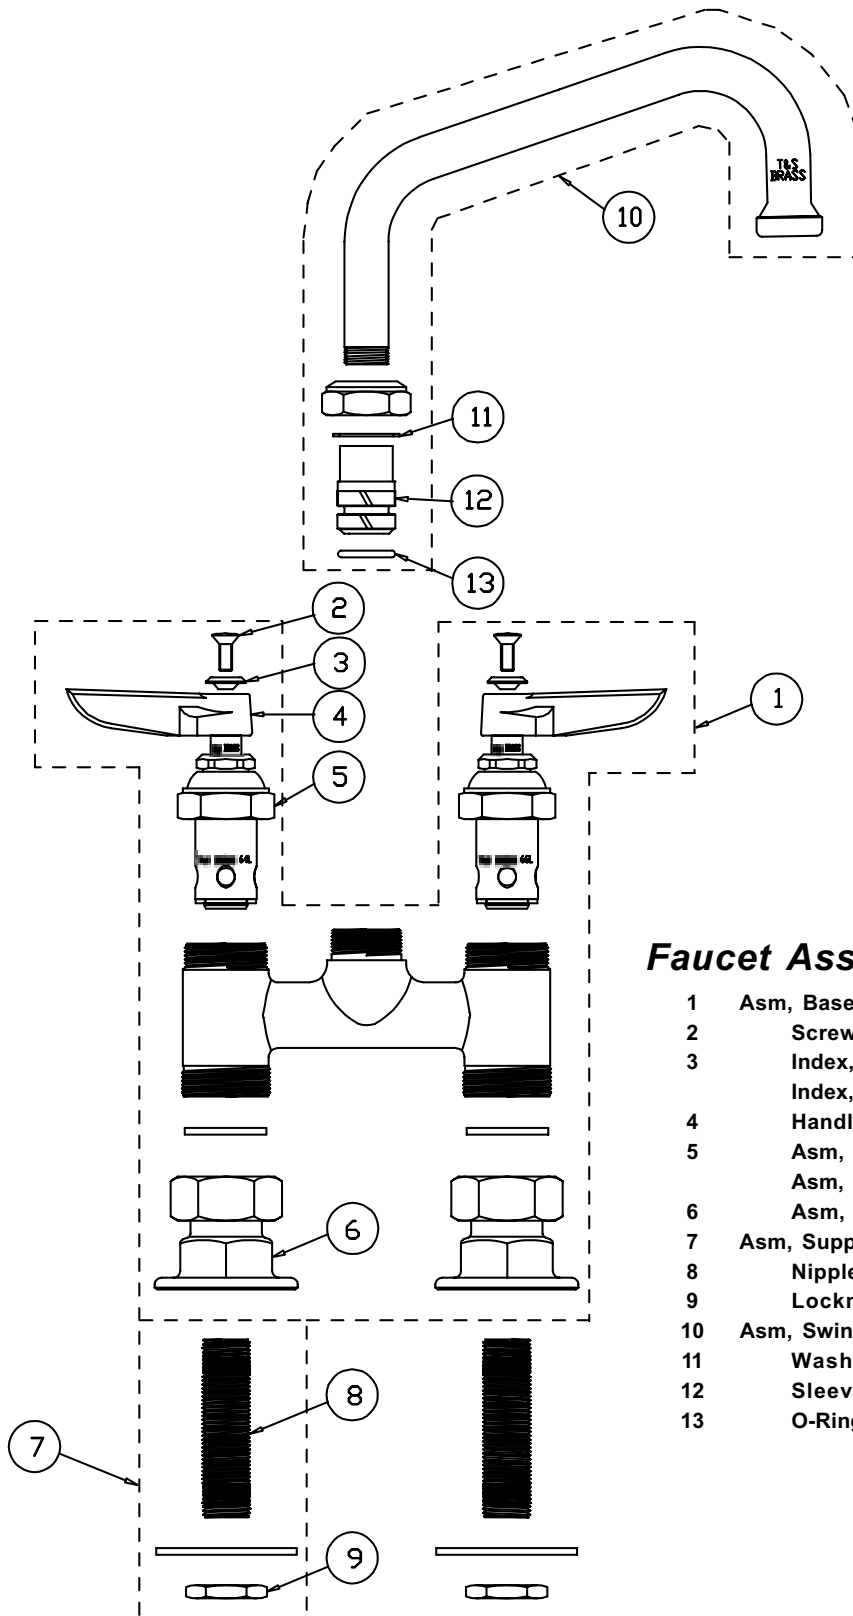

B-2278

Pre-Rinse Unit

1	Asm, Base Faucet	002832-40
2	Handle, Lever	001638-45
3	Index, Button, Blue/Cold	001660-45
	Index, Button, Red/Hot	001661-45
4	Screw, Handle	000922-45
5	Asm, Spindle Eterna - Cold	002711-40
	Asm, Spindle Eterna - Hot	002712-40
6	Asm, Coupling Flange	002893-40
7	Asm, Supply Nipple	B-0425
8	Locknut	002954-45
9	Nipple	000422-20
10	Asm, Bracket, Wall Mount, 6"	B-0109-01
11	Nipple	000346-40
12	Set Screw	001584-45
13	Screw, Wall Mount	000915-45
14	Nipple, 3/8" x 18"	000369-40
15	Screw, Finger Hook	000916-45
16	Finger Hook	000021-40
17	Spring, Overhead	000888-45
18	Asm, Hose, Stainless Steel, 44"	B-0044-V9
19	Asm, Spray Valve	B-0107

B-2280

Faucet Assembly

1	Asm, Base Faucet	B-0220-LN	7	Asm, Swing Nozzle, 12"	062X
2	Screw, Handle	000922-45	8	Washer	009538-45
3	Index, Button, Blue/Cold	001660-45	9	Sleeve	011429-45
	Index, Button, Red/Hot	001661-45	10	O-Ring	001074-45
4	Handle, Lever	001638-45	11	Asm, Supply Nipple	B-0425
5	Asm, Spindle Eterna - Col	005959-40	12	Nipple, Supply	000422-20
	Asm, Spindle Eterna - Hot	005960-40	13	Locknut, Supply	002954-45
6	Asm, Coupling Flange	002893-40			

B-2283

Faucet Assembly

1	Asm, Base Faucet	B-0225-LN
2	Screw, Handle	000922-45
3	Index, Button, Blue/Cold	001660-45
	Index, Button, Red/Hot	001661-45
4	Handle, Lever	001638-45
5	Asm, Spindle Eterna - Cold	005959-40
	Asm, Spindle Eterna - Hot	005960-40
6	Asm, Coupling Flange	002893-40
7	Asm, Supply Nipple	B-0425
8	Nipple	000422-20
9	Locknut	002954-45
10	Asm, Swing Nozzle, 6"	059X
11	Washer	009538-45
12	Sleeve	011429-45
13	O-Ring	001074-45