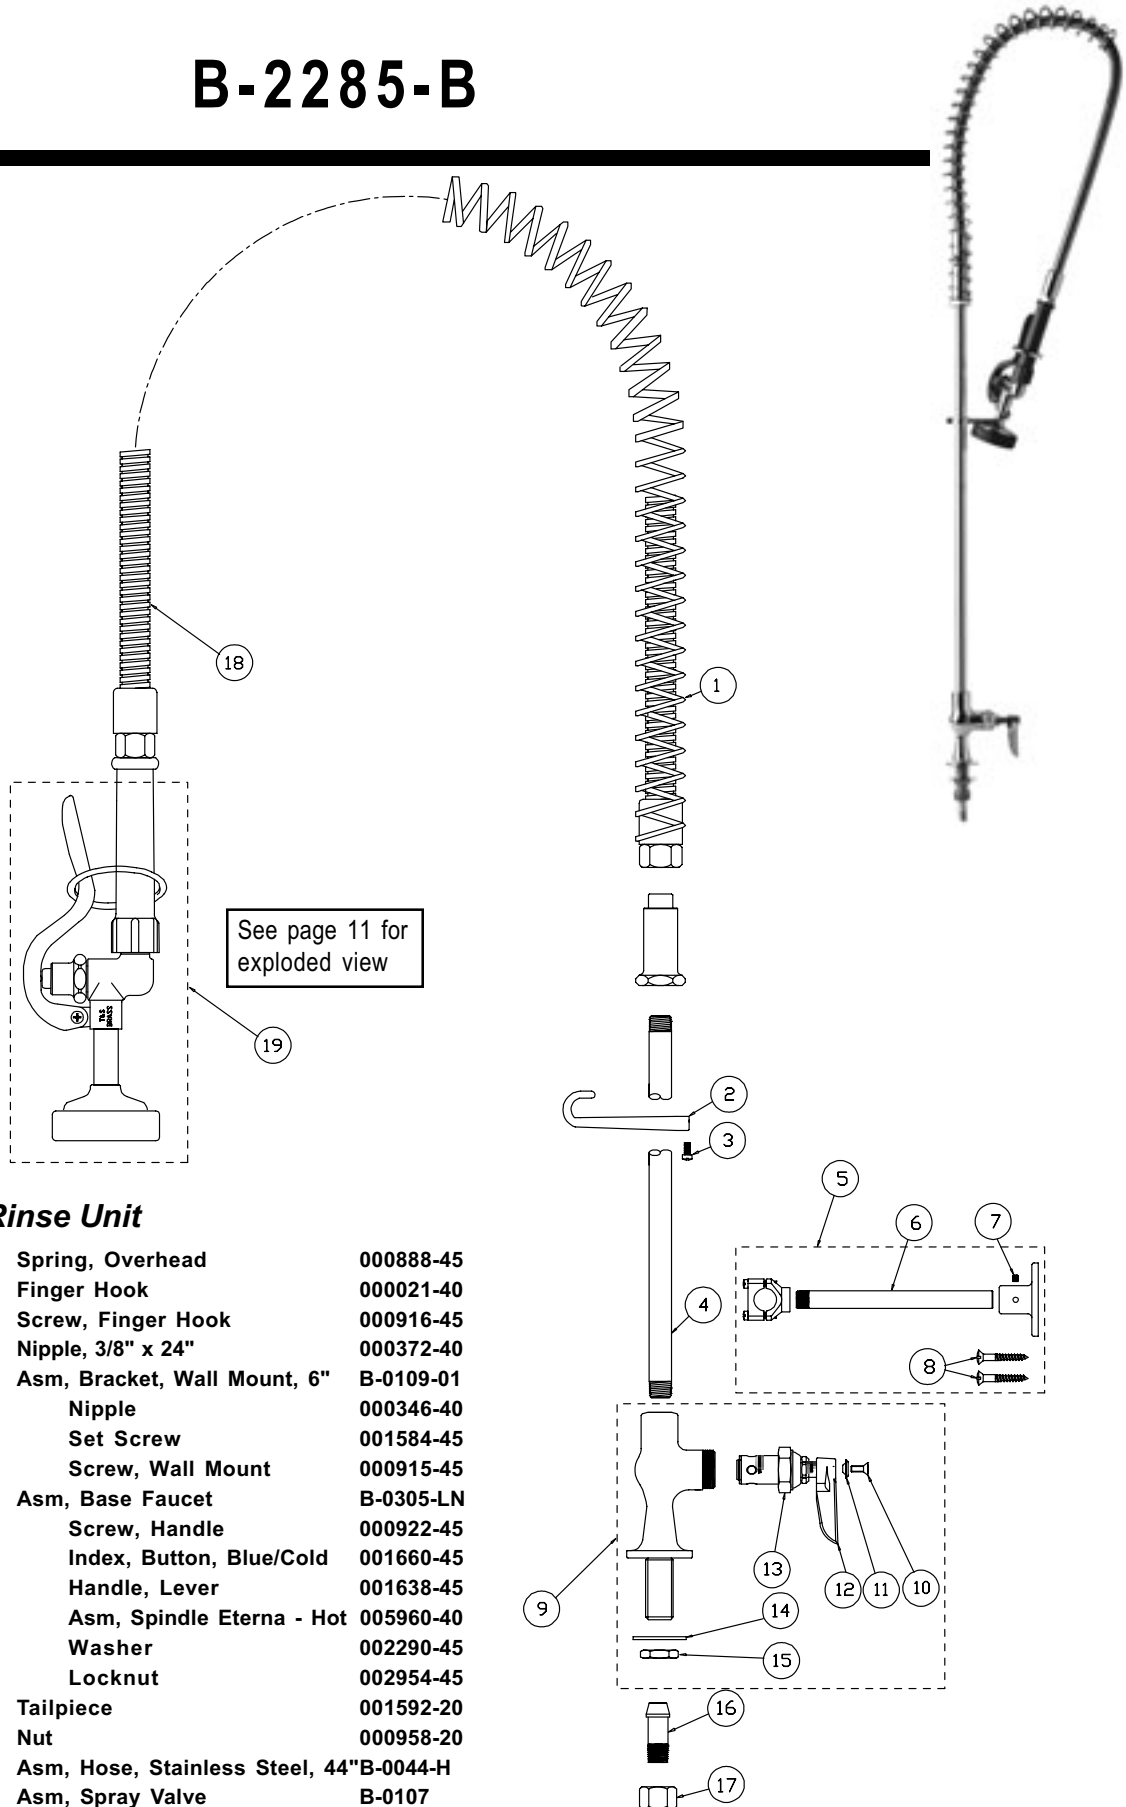

B-2280

Faucet Assembly

1	Asm, Base Faucet	B-0220-LN	7	Asm, Swing Nozzle, 12"	062X
2	Screw, Handle	000922-45	8	Washer	009538-45
3	Index, Button, Blue/Cold	001660-45	9	Sleeve	011429-45
	Index, Button, Red/Hot	001661-45	10	O-Ring	001074-45
4	Handle, Lever	001638-45	11	Asm, Supply Nipple	B-0425
5	Asm, Spindle Eterna - Col	005959-40	12	Nipple, Supply	000422-20
	Asm, Spindle Eterna - Hot	005960-40	13	Locknut, Supply	002954-45
6	Asm, Coupling Flange	002893-40			

B-2283

Faucet Assembly

1	Asm, Base Faucet	B-0225-LN
2	Screw, Handle	000922-45
3	Index, Button, Blue/Cold	001660-45
	Index, Button, Red/Hot	001661-45
4	Handle, Lever	001638-45
5	Asm, Spindle Eterna - Cold	005959-40
	Asm, Spindle Eterna - Hot	005960-40
6	Asm, Coupling Flange	002893-40
7	Asm, Supply Nipple	B-0425
8	Nipple	000422-20
9	Locknut	002954-45
10	Asm, Swing Nozzle, 6"	059X
11	Washer	009538-45
12	Sleeve	011429-45
13	O-Ring	001074-45

B-2285-B

Pre Rinse Unit

1	Spring, Overhead	000888-45
2	Finger Hook	000021-40
3	Screw, Finger Hook	000916-45
4	Nipple, 3/8" x 24"	000372-40
5	Asm, Bracket, Wall Mount, 6"	B-0109-01
6	Nipple	000346-40
7	Set Screw	001584-45
8	Screw, Wall Mount	000915-45
9	Asm, Base Faucet	B-0305-LN
10	Screw, Handle	000922-45
11	Index, Button, Blue/Cold	001660-45
12	Handle, Lever	001638-45
13	Asm, Spindle Eterna - Hot	005960-40
14	Washer	002290-45
15	Locknut	002954-45
16	Tailpiece	001592-20
17	Nut	000958-20
18	Asm, Hose, Stainless Steel, 44"	B-0044-H
19	Asm, Spray Valve	B-0107

B-2289

Faucet Assembly

1	Screw, Handle	000922-45
2	Index, Button, Blue/Cold	001660-45
	Index, Button, Red/Hot	001661-45
3	Handle, Kitchen 4-Arm	002521-45
4	Asm, Spindle NSF - Cold	009753-25
	Asm, Spindle NSF - Hot	009754-25
5	Seat	000763-20
6	Locknut, Cover Plate	000712-25
7	Escutcheon	001259-40
8	Washer	000999-45
9	Locknut	002954-45
10	Knob	000082-40