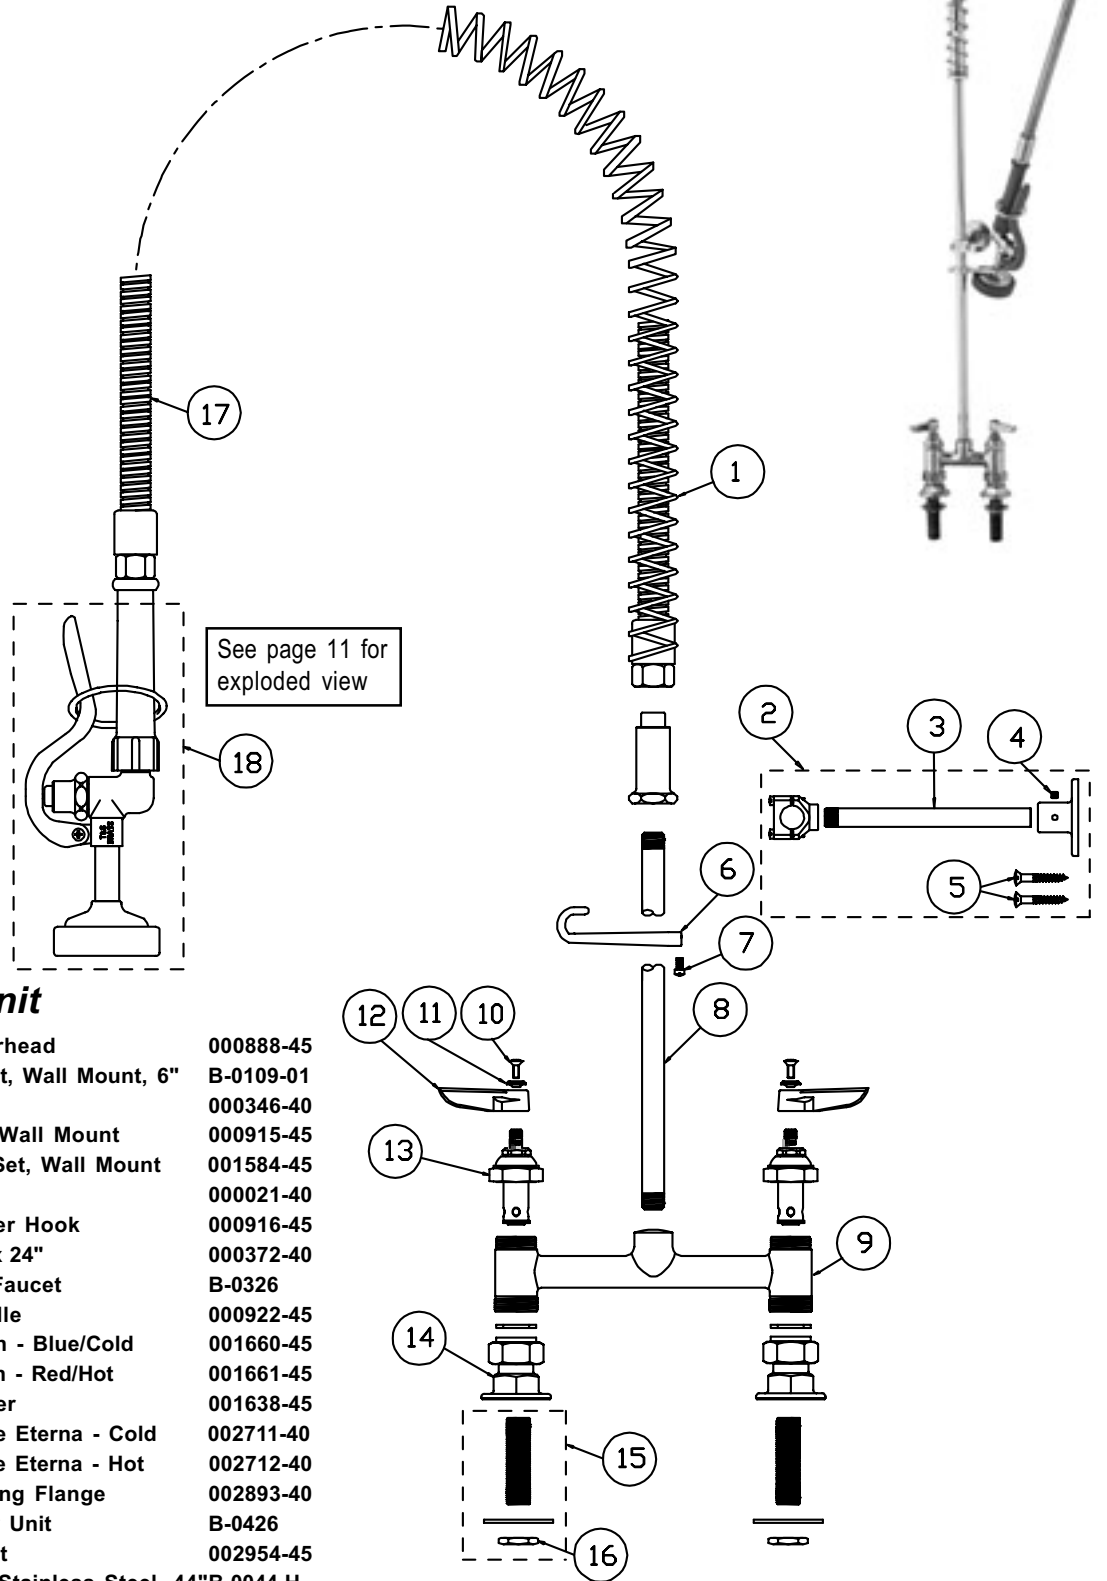

B-2285-B

Pre Rinse Unit

1	Spring, Overhead	000888-45
2	Finger Hook	000021-40
3	Screw, Finger Hook	000916-45
4	Nipple, 3/8" x 24"	000372-40
5	Asm, Bracket, Wall Mount, 6"	B-0109-01
6	Nipple	000346-40
7	Set Screw	001584-45
8	Screw, Wall Mount	000915-45
9	Asm, Base Faucet	B-0305-LN
10	Screw, Handle	000922-45
11	Index, Button, Blue/Cold	001660-45
12	Handle, Lever	001638-45
13	Asm, Spindle Eterna - Hot	005960-40
14	Washer	002290-45
15	Locknut	002954-45
16	Tailpiece	001592-20
17	Nut	000958-20
18	Asm, Hose, Stainless Steel, 44"	B-0044-H
19	Asm, Spray Valve	B-0107

B-2289

Faucet Assembly

1	Screw, Handle	000922-45
2	Index, Button, Blue/Cold	001660-45
	Index, Button, Red/Hot	001661-45
3	Handle, Kitchen 4-Arm	002521-45
4	Asm, Spindle NSF - Cold	009753-25
	Asm, Spindle NSF - Hot	009754-25
5	Seat	000763-20
6	Locknut, Cover Plate	000712-25
7	Escutcheon	001259-40
8	Washer	000999-45
9	Locknut	002954-45
10	Knob	000082-40

B-2290

Pre Rinse Unit

1	Spring, Overhead	000888-45
2	Asm, Bracket, Wall Mount, 6"	B-0109-01
3	Nipple	000346-40
4	Screw, Wall Mount	000915-45
5	Screw Set, Wall Mount	001584-45
6	Finger Hook	000021-40
7	Screw, Finger Hook	000916-45
8	Nipple, 3/8" x 24"	000372-40
9	Asm, Base Faucet	B-0326
10	Screw, Handle	000922-45
11	Index, Button - Blue/Cold	001660-45
	Index, Button - Red/Hot	001661-45
12	Handle, Lever	001638-45
13	Asm, Spindle Eterna - Cold	002711-40
	Asm, Spindle Eterna - Hot	002712-40
14	Asm, Coupling Flange	002893-40
15	Asm, Supply Unit	B-0426
16	Locknut	002954-45
17	Asm, Hose, Stainless Steel, 44"	B-0044-H
18	Asm, Spray Valve	B-0107