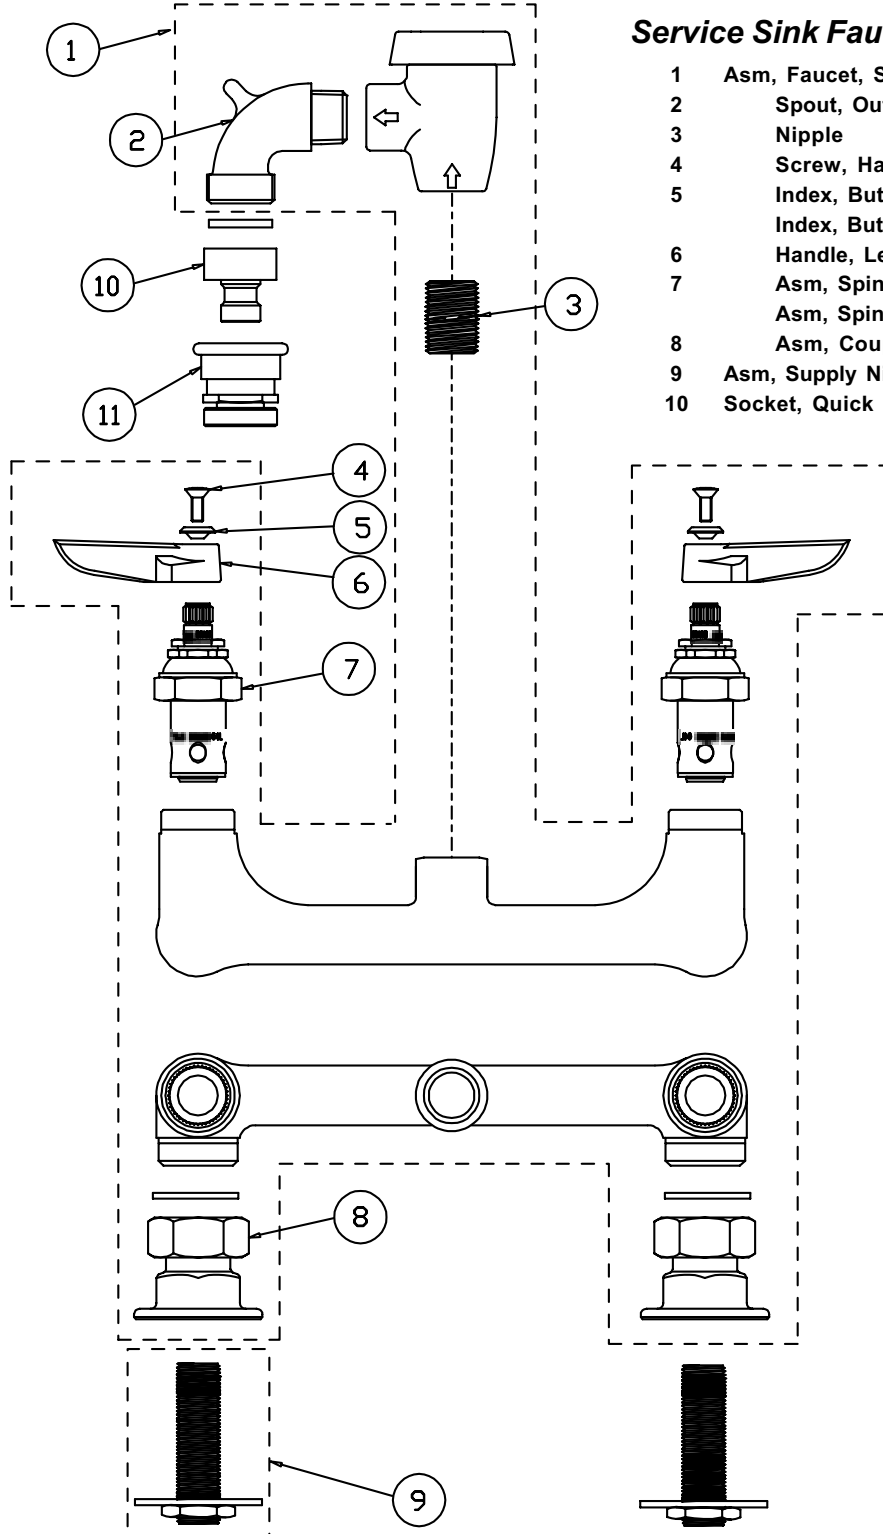

B-2271

Service Sink Faucet Assembly

1	Asm, Faucet, Service Sink	B-0674-RGH
2	Spout, Out	000270-25
3	Nipple	002534-25
4	Screw, Handle	000922-45
5	Index, Button, Cold	001660-45
	Index, Button, Hot	001661-45
6	Handle, Lever, Blank	001638-45
7	Asm, Spindle Eterna - Cold	005959-40
	Asm, Spindle Eterna - Hot	005960-40
8	Asm, Couping Flange	002893-45
9	Asm, Supply Nipple Unit	B-0425
10	Socket, Quick Connect	001371-45