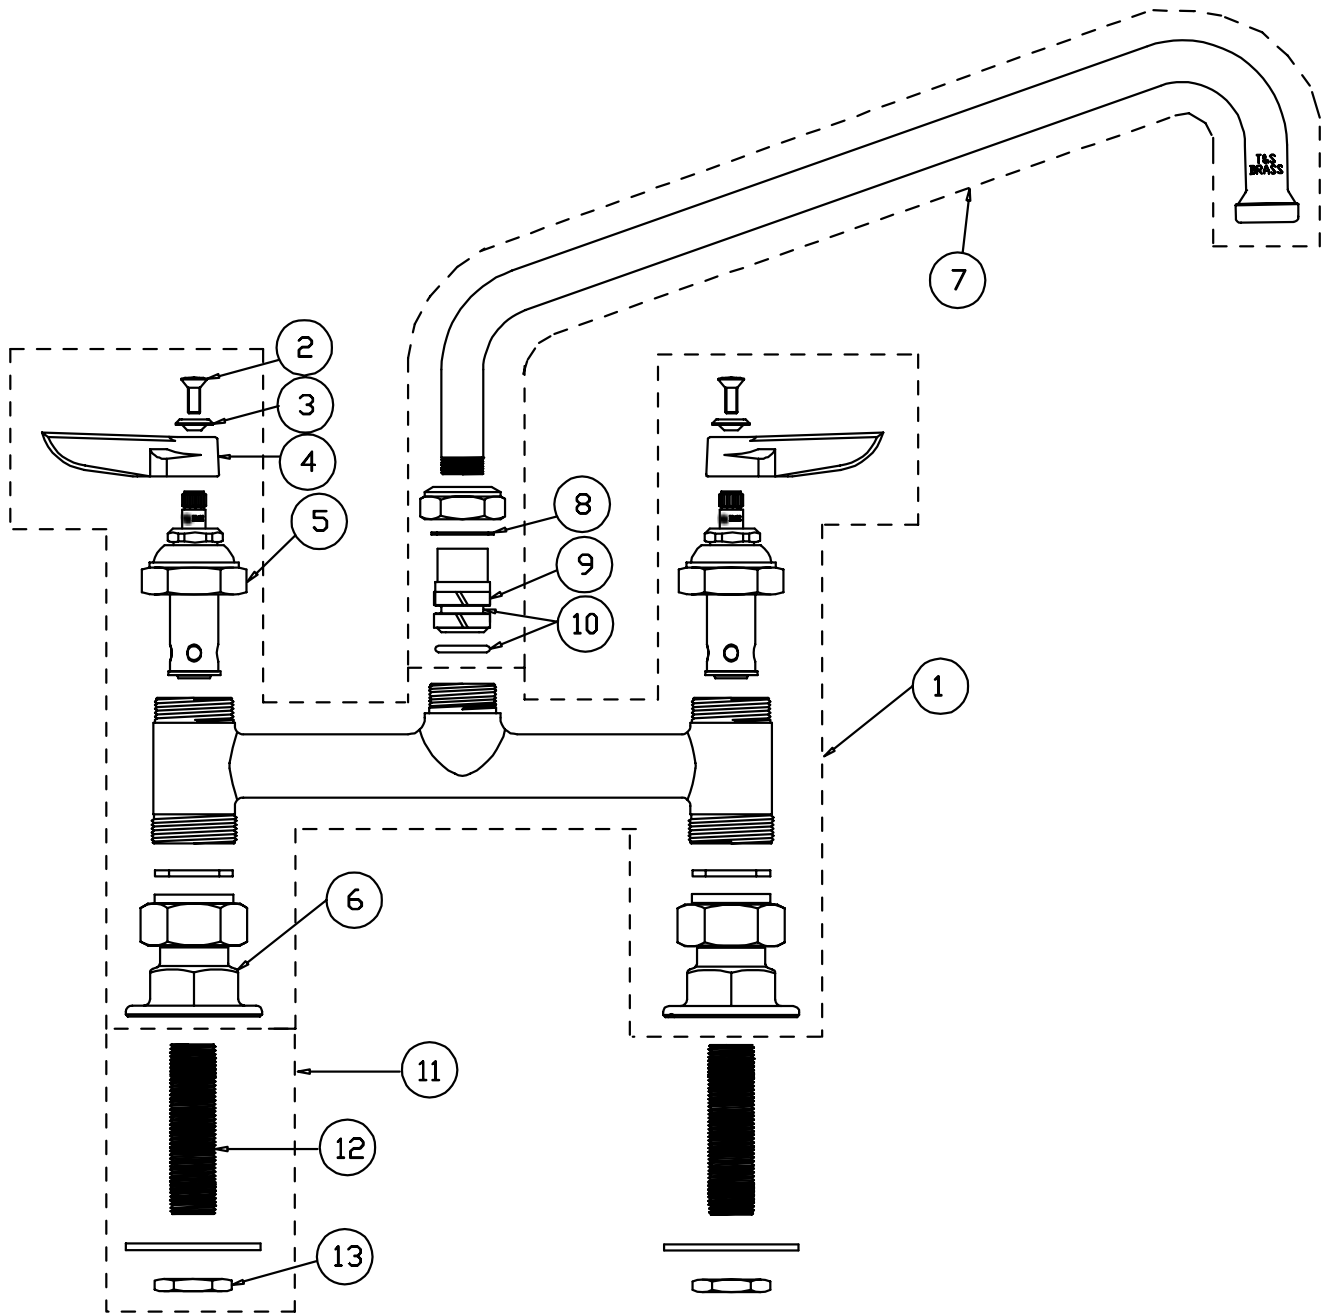

B-2280

Faucet Assembly

1	Asm, Base Faucet	B-0220-LN	7	Asm, Swing Nozzle, 12"	062X
2	Screw, Handle	000922-45	8	Washer	009538-45
3	Index, Button, Blue/Cold	001660-45	9	Sleeve	011429-45
	Index, Button, Red/Hot	001661-45	10	O-Ring	001074-45
4	Handle, Lever	001638-45	11	Asm, Supply Nipple	B-0425
5	Asm, Spindle Eterna - Col	005959-40	12	Nipple, Supply	000422-20
	Asm, Spindle Eterna - Hot	005960-40	13	Locknut, Supply	002954-45
6	Asm, Coupling Flange	002893-40			