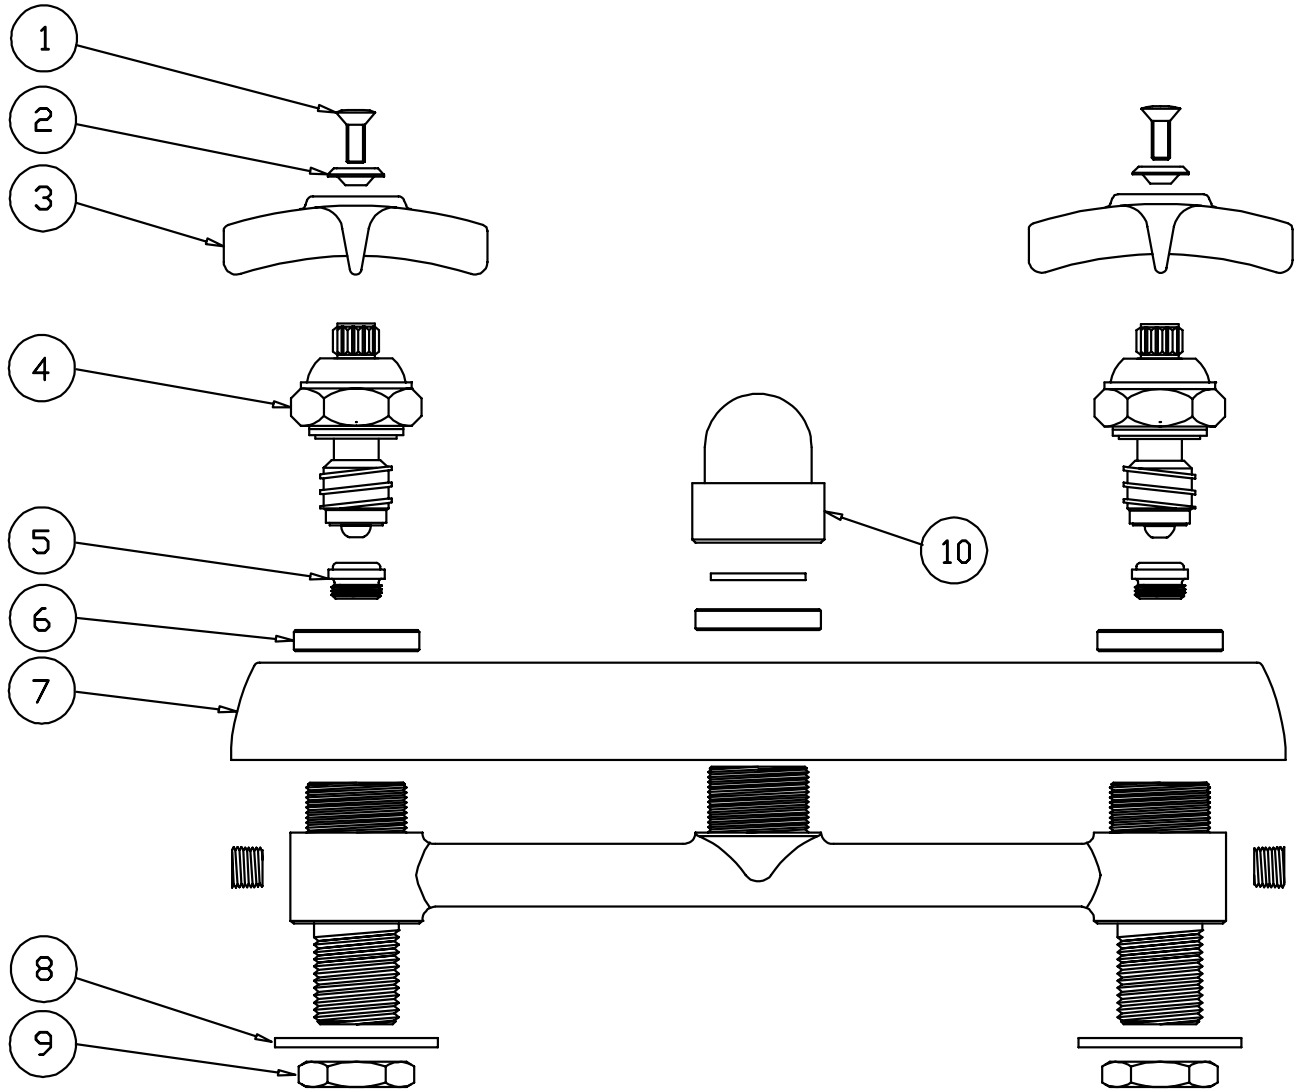

B-2289

Faucet Assembly

1	Screw, Handle	000922-45
2	Index, Button, Blue/Cold	001660-45
	Index, Button, Red/Hot	001661-45
3	Handle, Kitchen 4-Arm	002521-45
4	Asm, Spindle NSF - Cold	009753-25
	Asm, Spindle NSF - Hot	009754-25
5	Seat	000763-20
6	Locknut, Cover Plate	000712-25
7	Escutcheon	001259-40
8	Washer	000999-45
9	Locknut	002954-45
10	Knob	000082-40