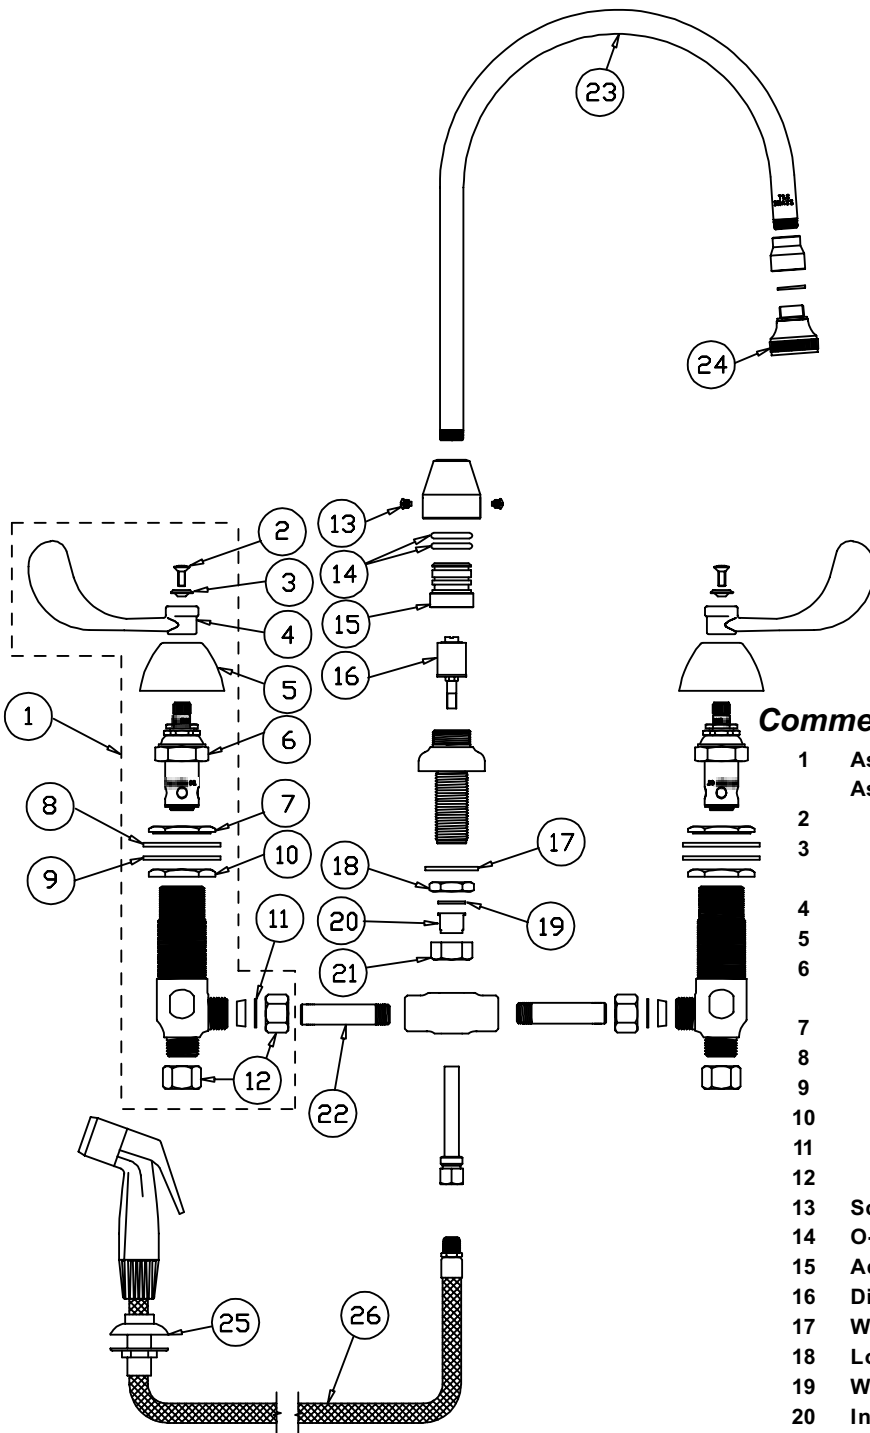

B-2347

Commercial Faucet with Sidespray

1	Asm, Body, Cold	161A
	Asm, Body, Hot	162A
2	Screw, Handle	000925-45
3	Index, Snap-In, Blue/Cold	001686-45
	Index, Snap-In, Red/Hot	001194-45
4	Handle, Wrist Action, 4"	B-WH4
5	Escutcheon	001257-40
6	Asm, Spindle, Eterna - LH/Col	006477-40
	Asm, Spindle, Eterna - RH/Hot	006478-40
7	Locknut, Body, Top	000959-20
8	Washer, Body	002290-45
9	Washer, Nipple	001006-45
10	Locknut, Body, Bottom	000960-20
11	Washer	000981-45
12	Nut, Coupling	000958-20
13	Screw, Diverter	001486-45
14	O-Ring, Body, Center	001069-45
15	Adapter, Diverter	001484-20
16	Diverter, Piston	009433-20
17	Washer, Shank	000999-45
18	Locknut	002954-45
19	Washer	003367-45
20	Insert	003700-45
21	Coupling	003701-45
22	Nipple	000342-20
23	Nozzle, Gooseneck	135X
24	Asm, Spray Head	B-0103
25	Hose, Guide	001496-45
26	Diverter, Hose, Spray	001495-45