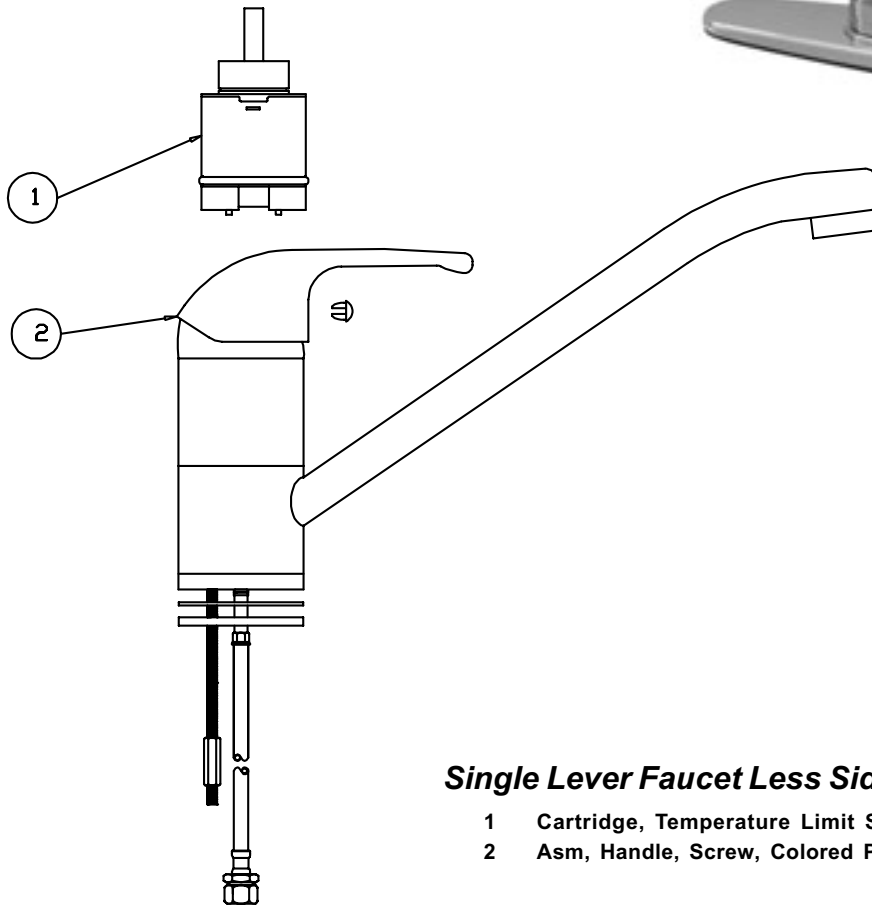

B-2710

Single Lever Faucet with Pop-Up Drain

- 1 Cartridge, Temperature Limit Stop 013111-45
- 2 Asm, Handle, Screw, Colored Plug 013113-45

B-2711

Single Lever Faucet, Less Pop-Up

- 1 Cartridge, Temperature Limit Stop 013111-45
- 2 Asm, Handle, Screw, Colored Plug 013113-45

B-2730

Single Lever Faucet with Sidespray

- 1 Cartridge, Temperature Limit Stop 013080-45
- 2 Asm, Handle, Screw, Colored Plug 013113-45

B-2731

Single Lever Faucet Less Sidespray

- 1 Cartridge, Temperature Limit Stop 013080-45
- 2 Asm, Handle, Screw, Colored Plug 013113-45