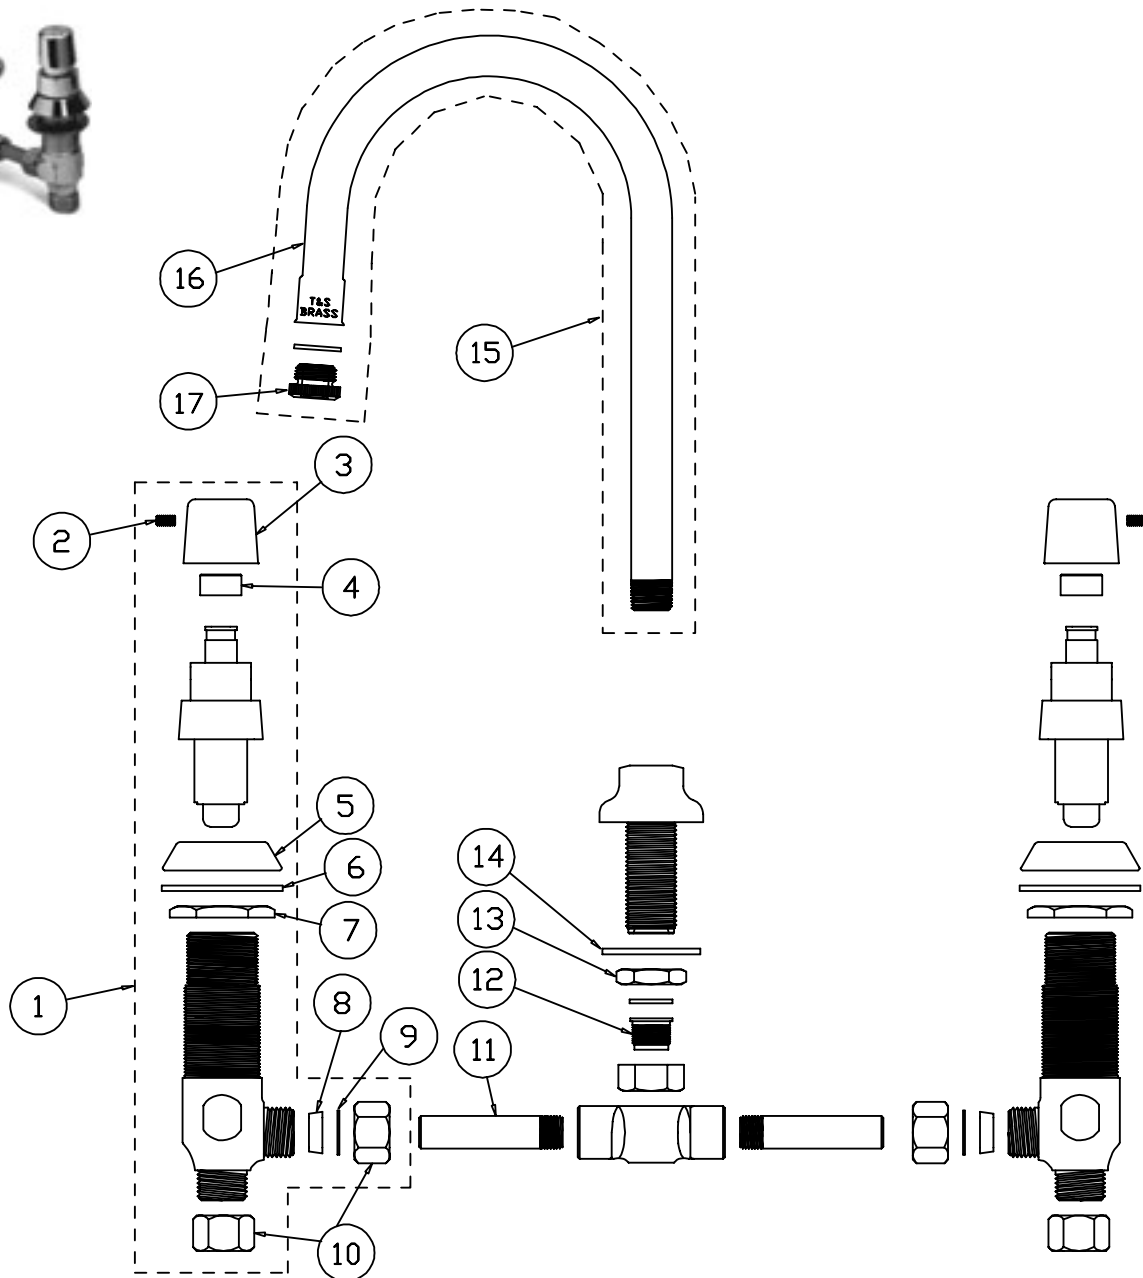

B-2491

Faucet Assembly

1	Asm, Base Faucet	B-1110-LN
2	Screw, Lever Handle	000922-45
3	Index, Button, Blue/Cold	001660-45
	Index, Button, Red/Hot	001661-45
4	Handle, Lever	001638-45
5	Asm, Spindle NSF, RH/Cold	009753-25
	Asm, Spindle NSF, LH/Hot	009754-25
6	Seat	000763-20
7	Locknut, Cover Plate	000712-25
8	Escutcheon, Body	001258-40
9	Washer	00099-45
10	Locknut	002954-45
11	Asm, Swing Nozzle, 8"	060X
12	Adapter, Out, Garden Hose	B-GFE
13	Washer	009538-45
14	Sleeve	011429-45
15	O-Ring	001074-45

B-2743

Side Mount Faucet with Sidespray

1	Cartridge	013536-45
2	Asm, Handle, Screw, Colored Plug	013535-45
3	Hoses, Set of 3	013537-45
4	Aerator, Vandal Resistant	B-0199-06
5	Screw, Diverter	001486-45
6	O-Ring, Body, Center	001069-45
7	Adapter, Diverter	001484-20
8	Diverter, Piston	009433-20
9	Locknut	002954-45
10	Insert	003700-45
11	Coupling	003701-45
12	Hose, Guide	001496-45
13	Diverter, Hose, Spray	001495-45

B-2744

Side Mount Faucet with Sidespray

1	Cartridge	013536-45
2	Asm, Handle, Screw, Colored Plug	013535-45
3	Hoses, Set of 3	013537-45
4	Aerator, Vandal Resistant	B-0199-06
5	Gooseneck	120X
6	Adapter, Swivel to Rigid	011901-25
7	Diverter, Piston	009433-20
8	Locknut	002954-45
9	Insert	003700-45
10	Coupling	003701-45
11	Hose, Guide	001496-45
12	Diverter, Hose, Spray	001495-45

B-2820

Commercial Slow Closing Faucet Assembly

1	Asm, Side Body	238A	10	Nut, Coupling	000958-20
2	Set Screw	000938-45	11	Nipple	000342-20
3	Cap, Push - Hot	000627-40	12	Insert	003700-45
4	Cap, Insulator	011681-45	13	Locknut	002954-45
5	Flange	000537-40	14	Washer	000999-45
6	Washer, Nipple	001006-45	15	Asm, Gooseneck	120X
7	Locknut, Bottom Body	000960-20	16	Gooseneck	000398-40
8	Washer, Yoke	001091-45	17	Tip	B-LT
9	Washer	000981-45			