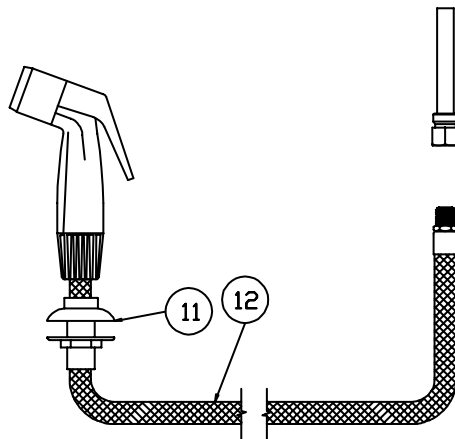

B-2742

Side Mount Faucet

- | | | |
|---|----------------------------------|-----------|
| 1 | Washer, Swivel | 009538-45 |
| 2 | Sleeve | 011419-45 |
| 3 | O-Ring | 001074-45 |
| 4 | Locknut | 002954-45 |
| 5 | Cartridge | 013536-45 |
| 6 | Asm, Handle, Screw, Colored Plug | 013535-45 |
| 7 | Aerator, Vandal Resistant | B-0199-06 |
| 8 | Hoses, Set of 3 | 013537-45 |

B-2743

Side Mount Faucet with Sidespray

1	Cartridge	013536-45
2	Asm, Handle, Screw, Colored Plug	013535-45
3	Hoses, Set of 3	013537-45
4	Aerator, Vandal Resistant	B-0199-06
5	Screw, Diverter	001486-45
6	O-Ring, Body, Center	001069-45
7	Adapter, Diverter	001484-20
8	Diverter, Piston	009433-20
9	Locknut	002954-45
10	Insert	003700-45
11	Coupling	003701-45
12	Hose, Guide	001496-45
13	Diverter, Hose, Spray	001495-45

B-2744

Side Mount Faucet with Sidespray

1	Cartridge	013536-45
2	Asm, Handle, Screw, Colored Plug	013535-45
3	Hoses, Set of 3	013537-45
4	Aerator, Vandal Resistant	B-0199-06
5	Gooseneck	120X
6	Adapter, Swivel to Rigid	011901-25
7	Diverter, Piston	009433-20
8	Locknut	002954-45
9	Insert	003700-45
10	Coupling	003701-45
11	Hose, Guide	001496-45
12	Diverter, Hose, Spray	001495-45

B-2820

Commercial Slow Closing Faucet Assembly

1	Asm, Side Body	238A	10	Nut, Coupling	000958-20
2	Set Screw	000938-45	11	Nipple	000342-20
3	Cap, Push - Hot	000627-40	12	Insert	003700-45
4	Cap, Insulator	011681-45	13	Locknut	002954-45
5	Flange	000537-40	14	Washer	000999-45
6	Washer, Nipple	001006-45	15	Asm, Gooseneck	120X
7	Locknut, Bottom Body	000960-20	16	Gooseneck	000398-40
8	Washer, Yoke	001091-45	17	Tip	B-LT
9	Washer	000981-45			