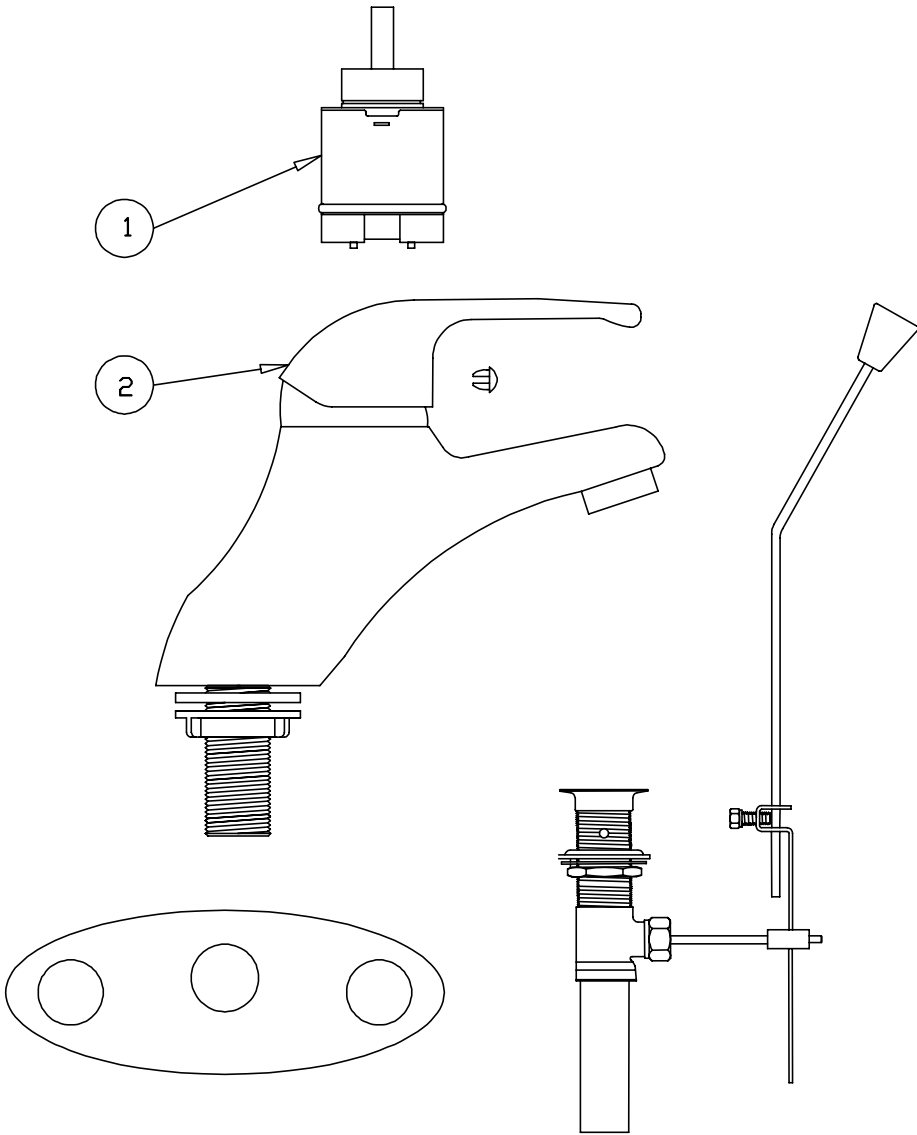

B-2710

Single Lever Faucet with Pop-Up Drain

- 1 Cartridge, Temperature Limit Stop 013111-45
- 2 Asm, Handle, Screw, Colored Plug 013113-45