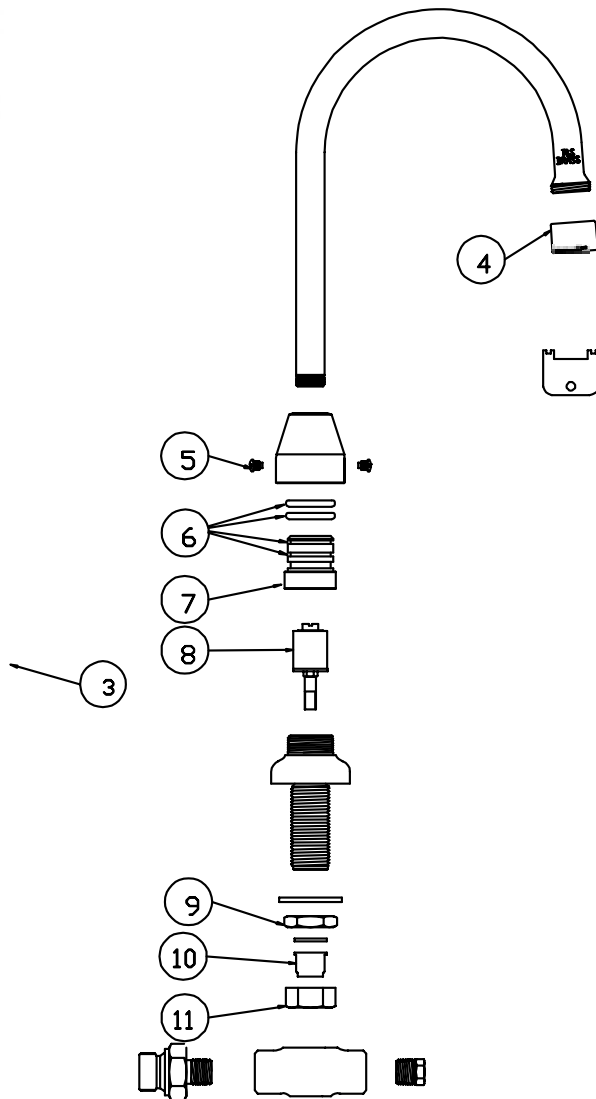

B-2730

Single Lever Faucet with Sidespray

- 1 Cartridge, Temperature Limit Stop 013080-45
- 2 Asm, Handle, Screw, Colored Plug 013113-45

B-2731

Single Lever Faucet Less Sidespray

- 1 Cartridge, Temperature Limit Stop 013080-45
- 2 Asm, Handle, Screw, Colored Plug 013113-45

B-2742

Side Mount Faucet

- | | | |
|---|----------------------------------|-----------|
| 1 | Washer, Swivel | 009538-45 |
| 2 | Sleeve | 011419-45 |
| 3 | O-Ring | 001074-45 |
| 4 | Locknut | 002954-45 |
| 5 | Cartridge | 013536-45 |
| 6 | Asm, Handle, Screw, Colored Plug | 013535-45 |
| 7 | Aerator, Vandal Resistant | B-0199-06 |
| 8 | Hoses, Set of 3 | 013537-45 |

B-2743

Side Mount Faucet with Sidespray

1	Cartridge	013536-45
2	Asm, Handle, Screw, Colored Plug	013535-45
3	Hoses, Set of 3	013537-45
4	Aerator, Vandal Resistant	B-0199-06
5	Screw, Diverter	001486-45
6	O-Ring, Body, Center	001069-45
7	Adapter, Diverter	001484-20
8	Diverter, Piston	009433-20
9	Locknut	002954-45
10	Insert	003700-45
11	Coupling	003701-45
12	Hose, Guide	001496-45
13	Diverter, Hose, Spray	001495-45

B-2744

Side Mount Faucet with Sidespray

1	Cartridge	013536-45
2	Asm, Handle, Screw, Colored Plug	013535-45
3	Hoses, Set of 3	013537-45
4	Aerator, Vandal Resistant	B-0199-06
5	Gooseneck	120X
6	Adapter, Swivel to Rigid	011901-25
7	Diverter, Piston	009433-20
8	Locknut	002954-45
9	Insert	003700-45
10	Coupling	003701-45
11	Hose, Guide	001496-45
12	Diverter, Hose, Spray	001495-45