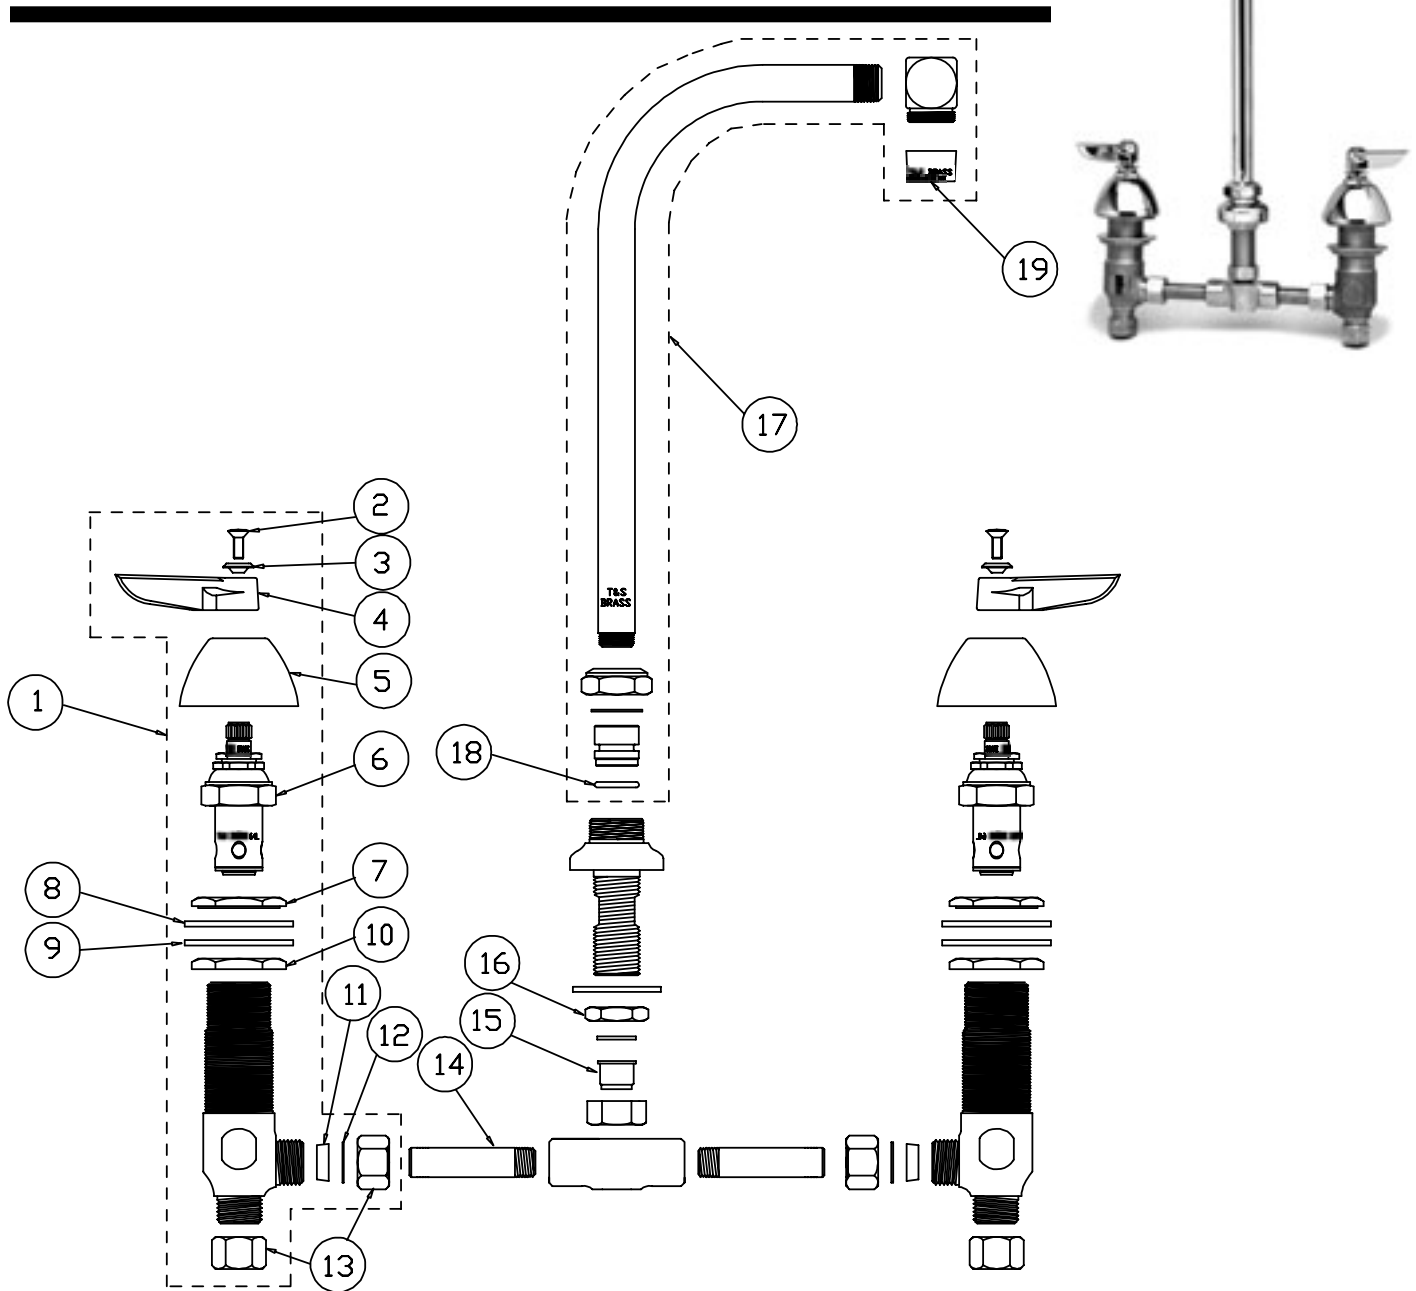

B-2386

Commercial Faucet Assembly

1	Asm, Body, Cold	006012-40	9	Washer, Nipple	001006-45
	Asm, Body, Hot	006014-40	10	Locknut, Body Bottom	000960-20
2	Screw, Lever Handle	000922-45	11	Washer, Yoke	001091-45
3	Index, Button - Blue/Cold	001660-45	12	Washer	000981-45
	Index, Button - Red/Hot	001661-45	13	Nut, Nipple Coupling	000958-20
4	Handle, Lever	001638-45	14	Nipple	000342-20
5	Escutcheon	001257-40	15	Insert	003700-45
6	Asm, Spindle Eterna - LH/Cold	006477-40	16	Locknut	002954-45
	Asm, Spindle Eterna - RH/Hot	006478-40	17	Asm, Gooseneck	010094-40
7	Locknut, Body Top	000959-20	18	O-Ring, Swing Nozzle	001074-45
8	Washer, Body	002290-45	19	Aerator	B-0199-01

B-2388

Faucet Assembly

1	Asm, Base Faucet	002833-40
2	Screw, Handle	000922-45
3	Index, Button, Blue/Cold	001660-45
	Index, Button, Red/Hot	001661-45
4	Handle, Lever	001638-45
5	Asm, Spindle Eterna - Cold	005959-40
	Asm, Spindle Eterna - Hot	005960-40
6	Asm, Coupling Flange	002893-40
7	Asm, Swivel Gooseneck, 14"	063X
8	Washer	009538-45
9	Sleeve	011429-45
10	O-Ring	001074-45

B-2395-02

Hose Assembly

- | | | |
|---|-------------------------------------|-----------|
| 1 | Bushing, 1/2" Male x 3/8" Female | 001359-40 |
| 2 | Water Socket, Quick Disconnect, 1/2 | 011839-45 |
| 3 | Plug, Quick Disconnect | 011838-45 |
| 4 | Short Elbow, 1/2" | 006895-20 |

B-2400

Pre-Rinse Assembly

1	Asm, Base Faucet	002832-40
2	Handle, Lever	001638-45
3	Index, Button - Blue/Cold	001660-45
	Index, Button - Red/Hot	001661-45
4	Screw, Handle	000922-45
5	Asm, Spindle Eterna - LH/Cold	002711-40
	Asm, Spindle Eterna - RH/Hot	002712-40
6	Asm, Coupling Flange	002893-40
7	Spring, Overhead	000888-45
8	Spring, Body	000821-40
9	Finger Hook	000021-45
10	Screw, Finger Hook	000916-45
11	Nipple, 3/8" X 12"	000366-40
12	Asm, Hose with Vacuum Breaker, 4	B-0044-V9
13	Asm, Spray Valve	B-0107