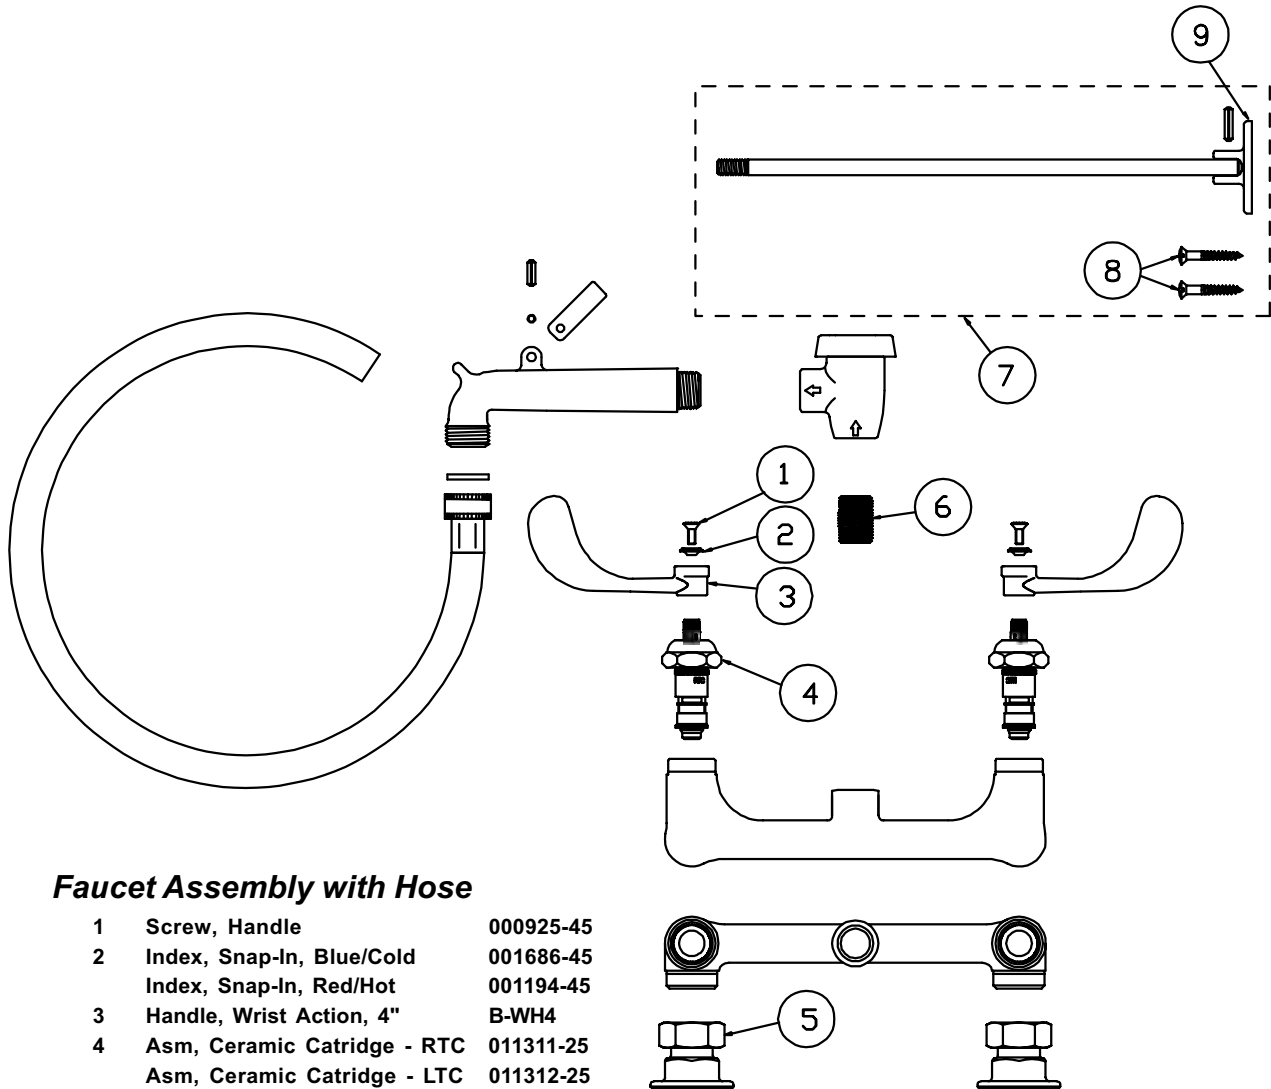

B-2395-02

Hose Assembly

- | | | |
|---|-------------------------------------|-----------|
| 1 | Bushing, 1/2" Male x 3/8" Female | 001359-40 |
| 2 | Water Socket, Quick Disconnect, 1/2 | 011839-45 |
| 3 | Plug, Quick Disconnect | 011838-45 |
| 4 | Short Elbow, 1/2" | 006895-20 |

B-2400

Pre-Rinse Assembly

1	Asm, Base Faucet	002832-40
2	Handle, Lever	001638-45
3	Index, Button - Blue/Cold	001660-45
	Index, Button - Red/Hot	001661-45
4	Screw, Handle	000922-45
5	Asm, Spindle Eterna - LH/Cold	002711-40
	Asm, Spindle Eterna - RH/Hot	002712-40
6	Asm, Coupling Flange	002893-40
7	Spring, Overhead	000888-45
8	Spring, Body	000821-40
9	Finger Hook	000021-45
10	Screw, Finger Hook	000916-45
11	Nipple, 3/8" X 12"	000366-40
12	Asm, Hose with Vacuum Breaker, 4	B-0044-V9
13	Asm, Spray Valve	B-0107

B-2455

Pre-Rinse Assembly

1	Asm, Base Faucet	002832-40	9	Screw, Finger Hook	000916-45
2	Handle, Lever Zinc	001638-45	10	Finger Hook	000021-40
3	Index, Button, Blue/Cold	001660-45	11	Spring, Overhead	000888-45
	Index, Button, Red/Hot	001661-45	12	Asm, Hose, Stainless Steel, 44"	B-0044-H
4	Screw, Handle	000922-45	13	Asm, Spray Valve	B-0107
5	Asm, Spindle Eterna - Cold	002711-40	14	Asm, Bracket, Wall Mount, 12"	B-0109-03
	Asm, Spindle Eterna - Hot	002712-40	15	Nipple	000348-40
6	Asm, Coupling Flange	002893-40	16	Set Screw	001584-45
7	Asm, Supply Nipple	B-0425	17	Screw, Wall Mount	000915-45
8	Nipple, 3/8" X 18"	000369-40			

B-2465

Faucet Assembly with Hose

1	Screw, Handle	000925-45
2	Index, Snap-In, Blue/Cold	001686-45
	Index, Snap-In, Red/Hot	001194-45
3	Handle, Wrist Action, 4"	B-WH4
4	Asm, Ceramic Cartridge - RTC	011311-25
	Asm, Ceramic Cartridge - LTC	011312-25
5	Asm, Coupling Flange	002893-40
6	Nipple	002534-25
7	Asm, Support, Upper Nozzle	009546-40
8	Screw, Wall Mount	000915-45
9	Flange, Support	003007-40