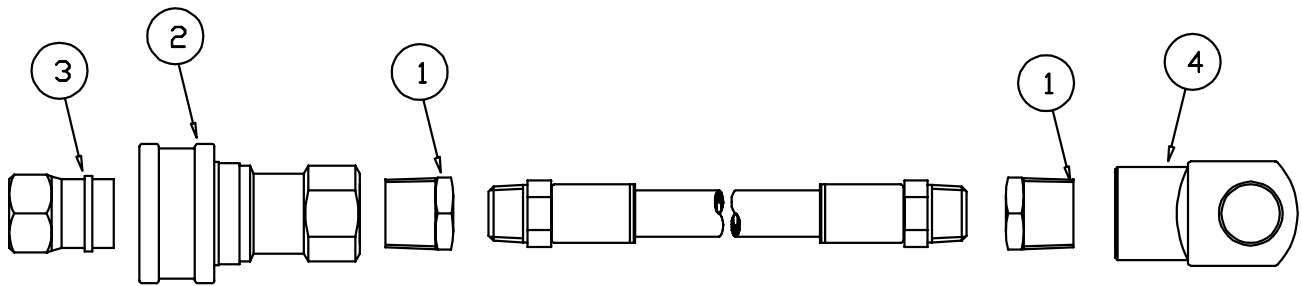

B-2395-02

Hose Assembly

1	Bushing, 1/2" Male x 3/8" Female	001359-40
2	Water Socket, Quick Disconnect, 1/2	011839-45
3	Plug, Quick Disconnect	011838-45
4	Short Elbow, 1/2"	006895-20