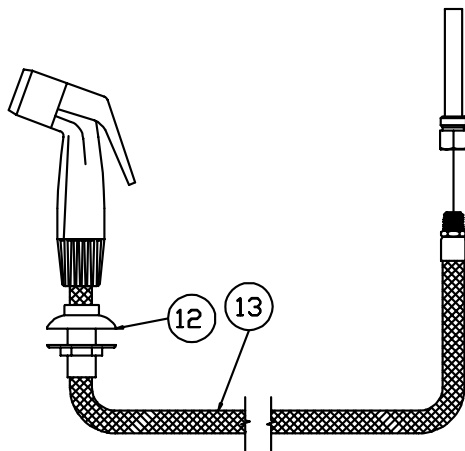

B-2730

Single Lever Faucet with Sidespray

- 1 Cartridge, Temperature Limit Stop 013080-45
- 2 Asm, Handle, Screw, Colored Plug 013113-45

B-2731

Single Lever Faucet Less Sidespray

- 1 Cartridge, Temperature Limit Stop 013080-45
- 2 Asm, Handle, Screw, Colored Plug 013113-45

B-2742

Side Mount Faucet

- | | | |
|---|----------------------------------|-----------|
| 1 | Washer, Swivel | 009538-45 |
| 2 | Sleeve | 011419-45 |
| 3 | O-Ring | 001074-45 |
| 4 | Locknut | 002954-45 |
| 5 | Cartridge | 013536-45 |
| 6 | Asm, Handle, Screw, Colored Plug | 013535-45 |
| 7 | Aerator, Vandal Resistant | B-0199-06 |
| 8 | Hoses, Set of 3 | 013537-45 |

B-2743

Side Mount Faucet with Sidespray

1	Cartridge	013536-45
2	Asm, Handle, Screw, Colored Plug	013535-45
3	Hoses, Set of 3	013537-45
4	Aerator, Vandal Resistant	B-0199-06
5	Screw, Diverter	001486-45
6	O-Ring, Body, Center	001069-45
7	Adapter, Diverter	001484-20
8	Diverter, Piston	009433-20
9	Locknut	002954-45
10	Insert	003700-45
11	Coupling	003701-45
12	Hose, Guide	001496-45
13	Diverter, Hose, Spray	001495-45

B-2744

Side Mount Faucet with Sidespray

1	Cartridge	013536-45
2	Asm, Handle, Screw, Colored Plug	013535-45
3	Hoses, Set of 3	013537-45
4	Aerator, Vandal Resistant	B-0199-06
5	Gooseneck	120X
6	Adapter, Swivel to Rigid	011901-25
7	Diverter, Piston	009433-20
8	Locknut	002954-45
9	Insert	003700-45
10	Coupling	003701-45
11	Hose, Guide	001496-45
12	Diverter, Hose, Spray	001495-45