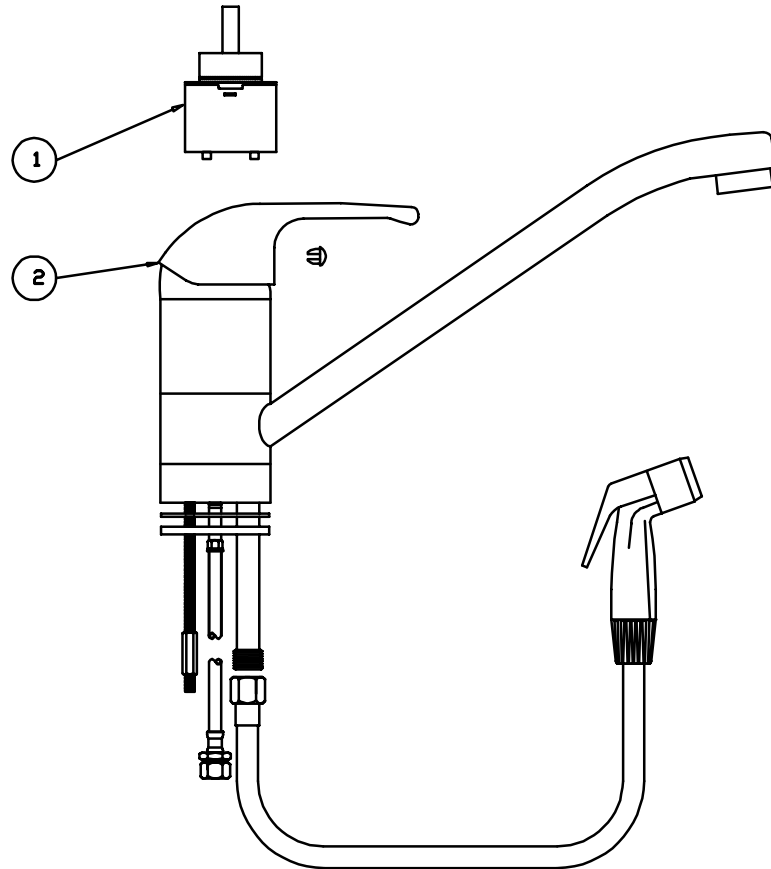

B-2491

Faucet Assembly

1	Asm, Base Faucet	B-1110-LN
2	Screw, Lever Handle	000922-45
3	Index, Button, Blue/Cold	001660-45
	Index, Button, Red/Hot	001661-45
4	Handle, Lever	001638-45
5	Asm, Spindle NSF, RH/Cold	009753-25
	Asm, Spindle NSF, LH/Hot	009754-25
6	Seat	000763-20
7	Locknut, Cover Plate	000712-25
8	Escutcheon, Body	001258-40
9	Washer	00099-45
10	Locknut	002954-45
11	Asm, Swing Nozzle, 8"	060X
12	Adapter, Out, Garden Hose	B-GFE
13	Washer	009538-45
14	Sleeve	011429-45
15	O-Ring	001074-45

B-2710

Single Lever Faucet with Pop-Up Drain

- 1 Cartridge, Temperature Limit Stop 013111-45
- 2 Asm, Handle, Screw, Colored Plug 013113-45

B-2711

Single Lever Faucet, Less Pop-Up

- 1 Cartridge, Temperature Limit Stop 013111-45
- 2 Asm, Handle, Screw, Colored Plug 013113-45

B-2730

Single Lever Faucet with Sidespray

- 1 Cartridge, Temperature Limit Stop 013080-45
- 2 Asm, Handle, Screw, Colored Plug 013113-45

B-2731

Single Lever Faucet Less Sidespray

- 1 Cartridge, Temperature Limit Stop 013080-45
- 2 Asm, Handle, Screw, Colored Plug 013113-45