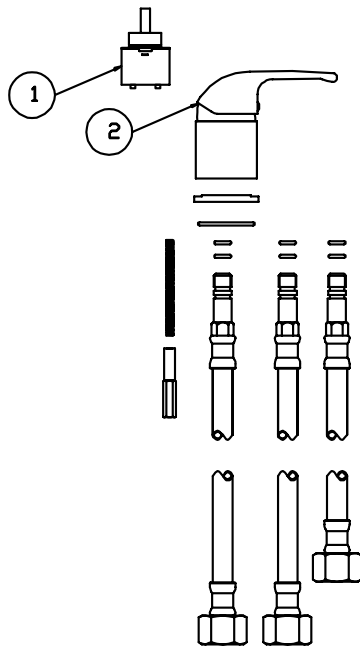

B-2741

Side Mount Faucet

- | | | |
|---|-----------------------------------|-----------|
| 1 | Gooseneck | 000398-40 |
| 2 | Base, Horizontal Mount, Rigid Out | B-0430 |
| 3 | Aerator, Vandal Resistant | B-0199-06 |
| 4 | Cartridge | 013536-45 |
| 5 | Asm, Handle, Screw, Colored Plug | 013535-45 |
| 6 | Hoses, Set of 3 | 013537-45 |

B-2742

Side Mount Faucet

- | | | |
|---|----------------------------------|-----------|
| 1 | Washer, Swivel | 009538-45 |
| 2 | Sleeve | 011419-45 |
| 3 | O-Ring | 001074-45 |
| 4 | Locknut | 002954-45 |
| 5 | Cartridge | 013536-45 |
| 6 | Asm, Handle, Screw, Colored Plug | 013535-45 |
| 7 | Aerator, Vandal Resistant | B-0199-06 |
| 8 | Hoses, Set of 3 | 013537-45 |

B-2743

Side Mount Faucet with Sidespray

1	Cartridge	013536-45
2	Asm, Handle, Screw, Colored Plug	013535-45
3	Hoses, Set of 3	013537-45
4	Aerator, Vandal Resistant	B-0199-06
5	Screw, Diverter	001486-45
6	O-Ring, Body, Center	001069-45
7	Adapter, Diverter	001484-20
8	Diverter, Piston	009433-20
9	Locknut	002954-45
10	Insert	003700-45
11	Coupling	003701-45
12	Hose, Guide	001496-45
13	Diverter, Hose, Spray	001495-45

B-2744

Side Mount Faucet with Sidespray

1	Cartridge	013536-45
2	Asm, Handle, Screw, Colored Plug	013535-45
3	Hoses, Set of 3	013537-45
4	Aerator, Vandal Resistant	B-0199-06
5	Gooseneck	120X
6	Adapter, Swivel to Rigid	011901-25
7	Diverter, Piston	009433-20
8	Locknut	002954-45
9	Insert	003700-45
10	Coupling	003701-45
11	Hose, Guide	001496-45
12	Diverter, Hose, Spray	001495-45