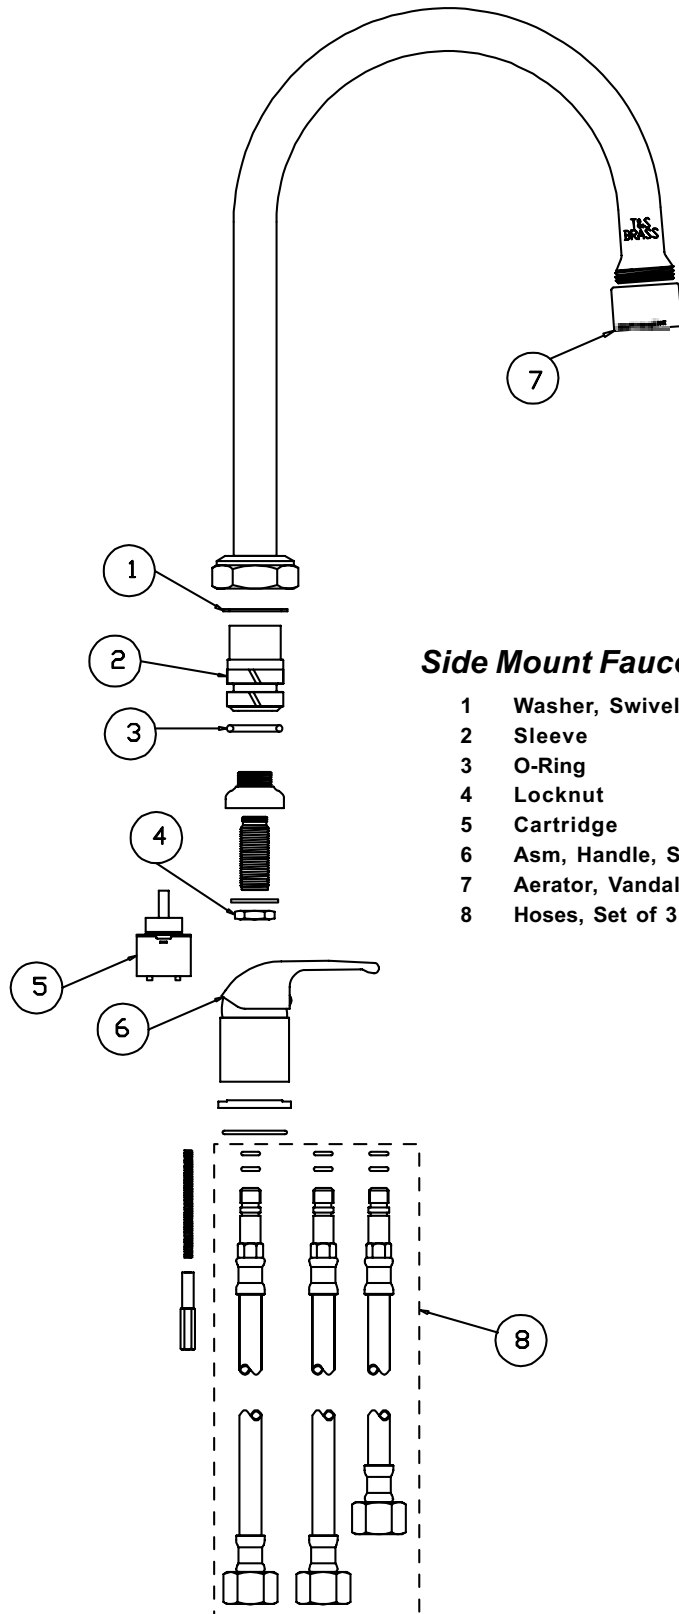

B-2491

Faucet Assembly

1	Asm, Base Faucet	B-1110-LN
2	Screw, Lever Handle	000922-45
3	Index, Button, Blue/Cold	001660-45
	Index, Button, Red/Hot	001661-45
4	Handle, Lever	001638-45
5	Asm, Spindle NSF, RH/Cold	009753-25
	Asm, Spindle NSF, LH/Hot	009754-25
6	Seat	000763-20
7	Locknut, Cover Plate	000712-25
8	Escutcheon, Body	001258-40
9	Washer	00099-45
10	Locknut	002954-45
11	Asm, Swing Nozzle, 8"	060X
12	Adapter, Out, Garden Hose	B-GFE
13	Washer	009538-45
14	Sleeve	011429-45
15	O-Ring	001074-45

B-2730

Single Lever Faucet with Sidespray

- 1 Cartridge, Temperature Limit Stop 013080-45
- 2 Asm, Handle, Screw, Colored Plug 013113-45

B-2731

Single Lever Faucet Less Sidespray

- 1 Cartridge, Temperature Limit Stop 013080-45
- 2 Asm, Handle, Screw, Colored Plug 013113-45

B-2741

Side Mount Faucet

- | | | |
|---|-----------------------------------|-----------|
| 1 | Gooseneck | 000398-40 |
| 2 | Base, Horizontal Mount, Rigid Out | B-0430 |
| 3 | Aerator, Vandal Resistant | B-0199-06 |
| 4 | Cartridge | 013536-45 |
| 5 | Asm, Handle, Screw, Colored Plug | 013535-45 |
| 6 | Hoses, Set of 3 | 013537-45 |

B-2742

Side Mount Faucet

- | | | |
|---|----------------------------------|-----------|
| 1 | Washer, Swivel | 009538-45 |
| 2 | Sleeve | 011419-45 |
| 3 | O-Ring | 001074-45 |
| 4 | Locknut | 002954-45 |
| 5 | Cartridge | 013536-45 |
| 6 | Asm, Handle, Screw, Colored Plug | 013535-45 |
| 7 | Aerator, Vandal Resistant | B-0199-06 |
| 8 | Hoses, Set of 3 | 013537-45 |