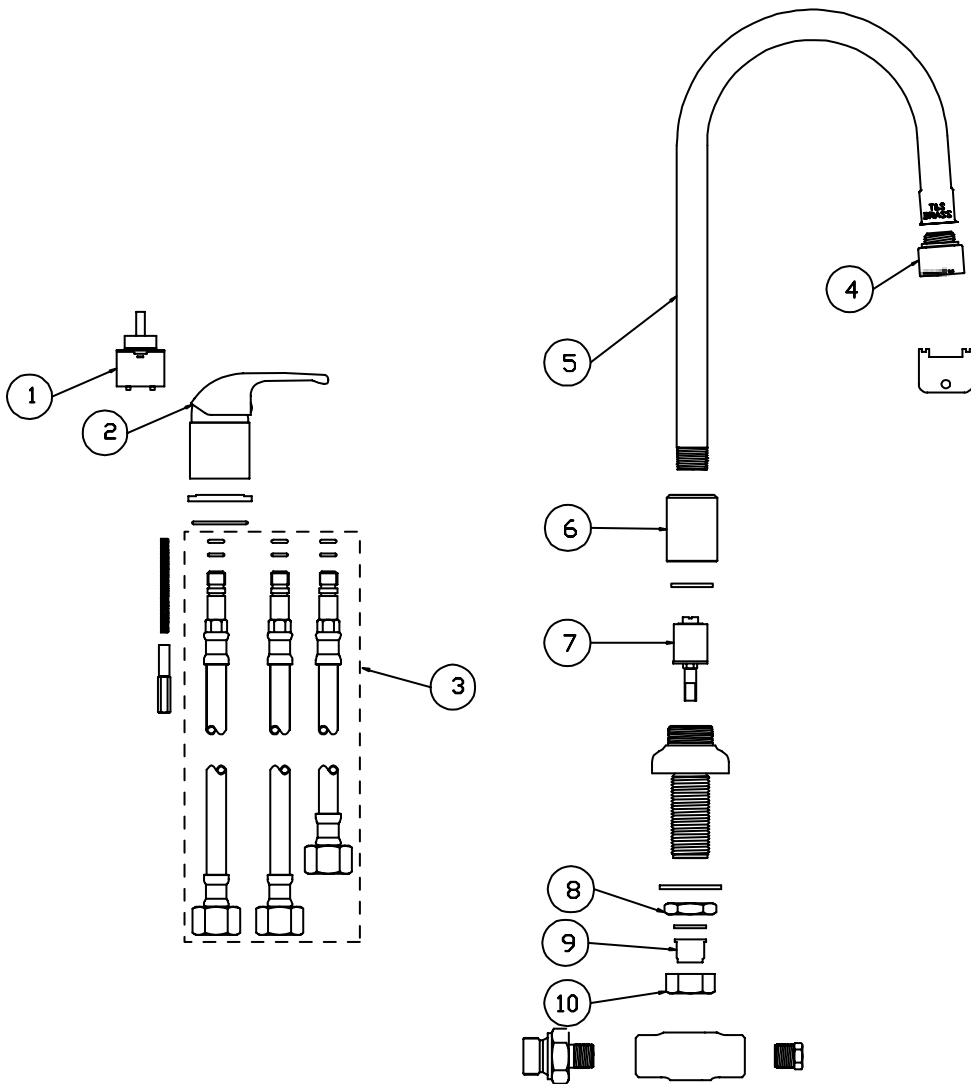

B-2742

Side Mount Faucet

- | | | |
|---|----------------------------------|-----------|
| 1 | Washer, Swivel | 009538-45 |
| 2 | Sleeve | 011419-45 |
| 3 | O-Ring | 001074-45 |
| 4 | Locknut | 002954-45 |
| 5 | Cartridge | 013536-45 |
| 6 | Asm, Handle, Screw, Colored Plug | 013535-45 |
| 7 | Aerator, Vandal Resistant | B-0199-06 |
| 8 | Hoses, Set of 3 | 013537-45 |

B-2743

Side Mount Faucet with Sidespray

1	Cartridge	013536-45
2	Asm, Handle, Screw, Colored Plug	013535-45
3	Hoses, Set of 3	013537-45
4	Aerator, Vandal Resistant	B-0199-06
5	Screw, Diverter	001486-45
6	O-Ring, Body, Center	001069-45
7	Adapter, Diverter	001484-20
8	Diverter, Piston	009433-20
9	Locknut	002954-45
10	Insert	003700-45
11	Coupling	003701-45
12	Hose, Guide	001496-45
13	Diverter, Hose, Spray	001495-45

B-2744

Side Mount Faucet with Sidespray

1	Cartridge	013536-45
2	Asm, Handle, Screw, Colored Plug	013535-45
3	Hoses, Set of 3	013537-45
4	Aerator, Vandal Resistant	B-0199-06
5	Gooseneck	120X
6	Adapter, Swivel to Rigid	011901-25
7	Diverter, Piston	009433-20
8	Locknut	002954-45
9	Insert	003700-45
10	Coupling	003701-45
11	Hose, Guide	001496-45
12	Diverter, Hose, Spray	001495-45

B-2820

Commercial Slow Closing Faucet Assembly

1	Asm, Side Body	238A	10	Nut, Coupling	000958-20
2	Set Screw	000938-45	11	Nipple	000342-20
3	Cap, Push - Hot	000627-40	12	Insert	003700-45
4	Cap, Insulator	011681-45	13	Locknut	002954-45
5	Flange	000537-40	14	Washer	000999-45
6	Washer, Nipple	001006-45	15	Asm, Gooseneck	120X
7	Locknut, Bottom Body	000960-20	16	Gooseneck	000398-40
8	Washer, Yoke	001091-45	17	Tip	B-LT
9	Washer	000981-45			