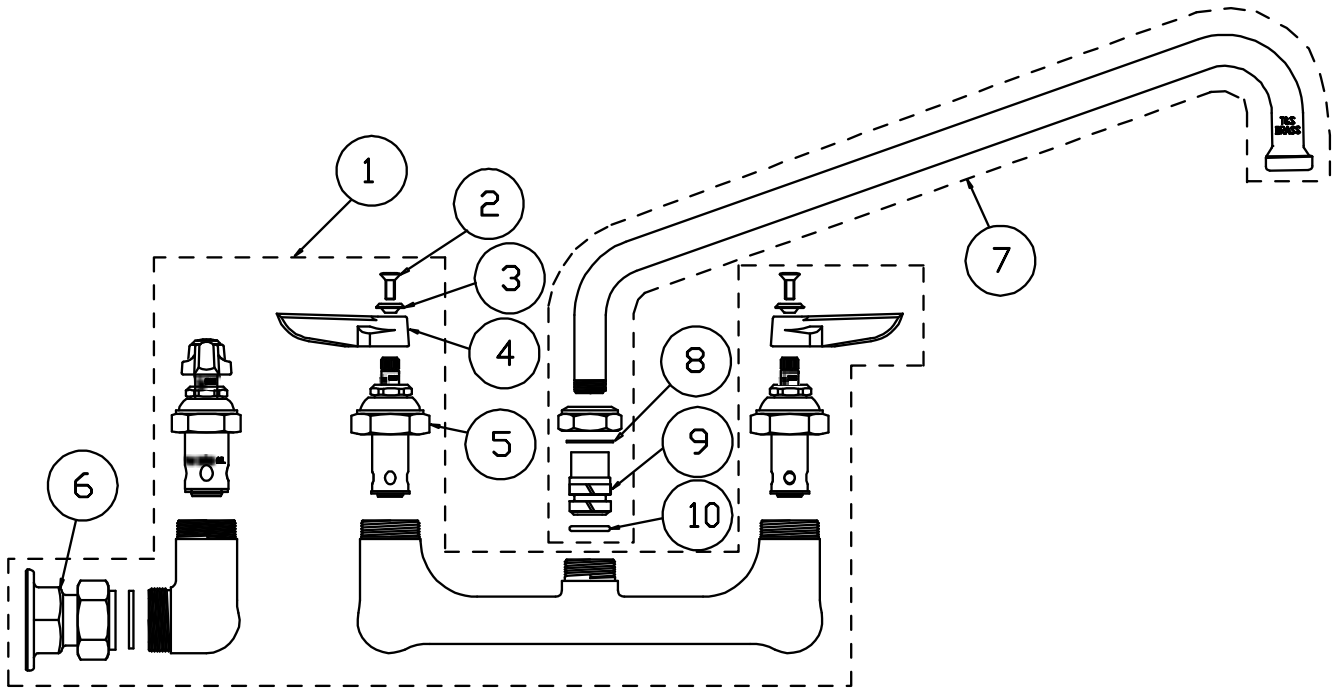

B-2386

Commercial Faucet Assembly

1	Asm, Body, Cold	006012-40	9	Washer, Nipple	001006-45
	Asm, Body, Hot	006014-40	10	Locknut, Body Bottom	000960-20
2	Screw, Lever Handle	000922-45	11	Washer, Yoke	001091-45
3	Index, Button - Blue/Cold	001660-45	12	Washer	000981-45
	Index, Button - Red/Hot	001661-45	13	Nut, Nipple Coupling	000958-20
4	Handle, Lever	001638-45	14	Nipple	000342-20
5	Escutcheon	001257-40	15	Insert	003700-45
6	Asm, Spindle Eterna - LH/Cold	006477-40	16	Locknut	002954-45
	Asm, Spindle Eterna - RH/Hot	006478-40	17	Asm, Gooseneck	010094-40
7	Locknut, Body Top	000959-20	18	O-Ring, Swing Nozzle	001074-45
8	Washer, Body	002290-45	19	Aerator	B-0199-01

B-2388

Faucet Assembly

1	Asm, Base Faucet	002833-40
2	Screw, Handle	000922-45
3	Index, Button, Blue/Cold	001660-45
	Index, Button, Red/Hot	001661-45
4	Handle, Lever	001638-45
5	Asm, Spindle Eterna - Cold	005959-40
	Asm, Spindle Eterna - Hot	005960-40
6	Asm, Coupling Flange	002893-40
7	Asm, Swivel Gooseneck, 14"	063X
8	Washer	009538-45
9	Sleeve	011429-45
10	O-Ring	001074-45

B-2395-02

Hose Assembly

- | | | |
|---|-------------------------------------|-----------|
| 1 | Bushing, 1/2" Male x 3/8" Female | 001359-40 |
| 2 | Water Socket, Quick Disconnect, 1/2 | 011839-45 |
| 3 | Plug, Quick Disconnect | 011838-45 |
| 4 | Short Elbow, 1/2" | 006895-20 |

B-2400

Pre-Rinse Assembly

1	Asm, Base Faucet	002832-40
2	Handle, Lever	001638-45
3	Index, Button - Blue/Cold	001660-45
	Index, Button - Red/Hot	001661-45
4	Screw, Handle	000922-45
5	Asm, Spindle Eterna - LH/Cold	002711-40
	Asm, Spindle Eterna - RH/Hot	002712-40
6	Asm, Coupling Flange	002893-40
7	Spring, Overhead	000888-45
8	Spring, Body	000821-40
9	Finger Hook	000021-45
10	Screw, Finger Hook	000916-45
11	Nipple, 3/8" X 12"	000366-40
12	Asm, Hose with Vacuum Breaker, 4	B-0044-V9
13	Asm, Spray Valve	B-0107