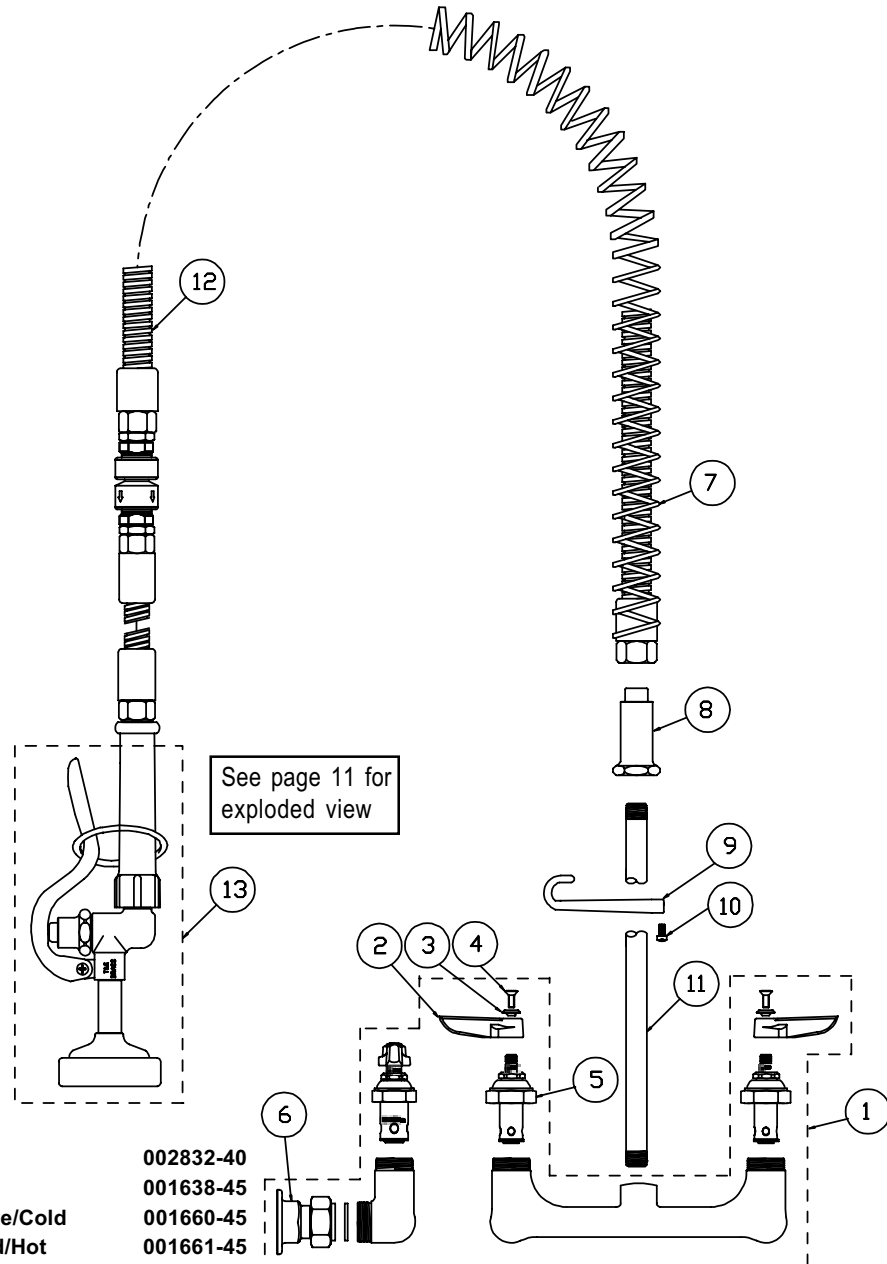

B-2386

Commercial Faucet Assembly

1	Asm, Body, Cold	006012-40	9	Washer, Nipple	001006-45
	Asm, Body, Hot	006014-40	10	Locknut, Body Bottom	000960-20
2	Screw, Lever Handle	000922-45	11	Washer, Yoke	001091-45
3	Index, Button - Blue/Cold	001660-45	12	Washer	000981-45
	Index, Button - Red/Hot	001661-45	13	Nut, Nipple Coupling	000958-20
4	Handle, Lever	001638-45	14	Nipple	000342-20
5	Escutcheon	001257-40	15	Insert	003700-45
6	Asm, Spindle Eterna - LH/Cold	006477-40	16	Locknut	002954-45
	Asm, Spindle Eterna - RH/Hot	006478-40	17	Asm, Gooseneck	010094-40
7	Locknut, Body Top	000959-20	18	O-Ring, Swing Nozzle	001074-45
8	Washer, Body	002290-45	19	Aerator	B-0199-01

B-2388

Faucet Assembly

1	Asm, Base Faucet	002833-40
2	Screw, Handle	000922-45
3	Index, Button, Blue/Cold	001660-45
	Index, Button, Red/Hot	001661-45
4	Handle, Lever	001638-45
5	Asm, Spindle Eterna - Cold	005959-40
	Asm, Spindle Eterna - Hot	005960-40
6	Asm, Coupling Flange	002893-40
7	Asm, Swivel Gooseneck, 14"	063X
8	Washer	009538-45
9	Sleeve	011429-45
10	O-Ring	001074-45

B-2395-02

Hose Assembly

- | | | |
|---|-------------------------------------|-----------|
| 1 | Bushing, 1/2" Male x 3/8" Female | 001359-40 |
| 2 | Water Socket, Quick Disconnect, 1/2 | 011839-45 |
| 3 | Plug, Quick Disconnect | 011838-45 |
| 4 | Short Elbow, 1/2" | 006895-20 |

B-2400

Pre-Rinse Assembly

1	Asm, Base Faucet	002832-40
2	Handle, Lever	001638-45
3	Index, Button - Blue/Cold	001660-45
	Index, Button - Red/Hot	001661-45
4	Screw, Handle	000922-45
5	Asm, Spindle Eterna - LH/Cold	002711-40
	Asm, Spindle Eterna - RH/Hot	002712-40
6	Asm, Coupling Flange	002893-40
7	Spring, Overhead	000888-45
8	Spring, Body	000821-40
9	Finger Hook	000021-45
10	Screw, Finger Hook	000916-45
11	Nipple, 3/8" X 12"	000366-40
12	Asm, Hose with Vacuum Breaker, 4	B-0044-V9
13	Asm, Spray Valve	B-0107