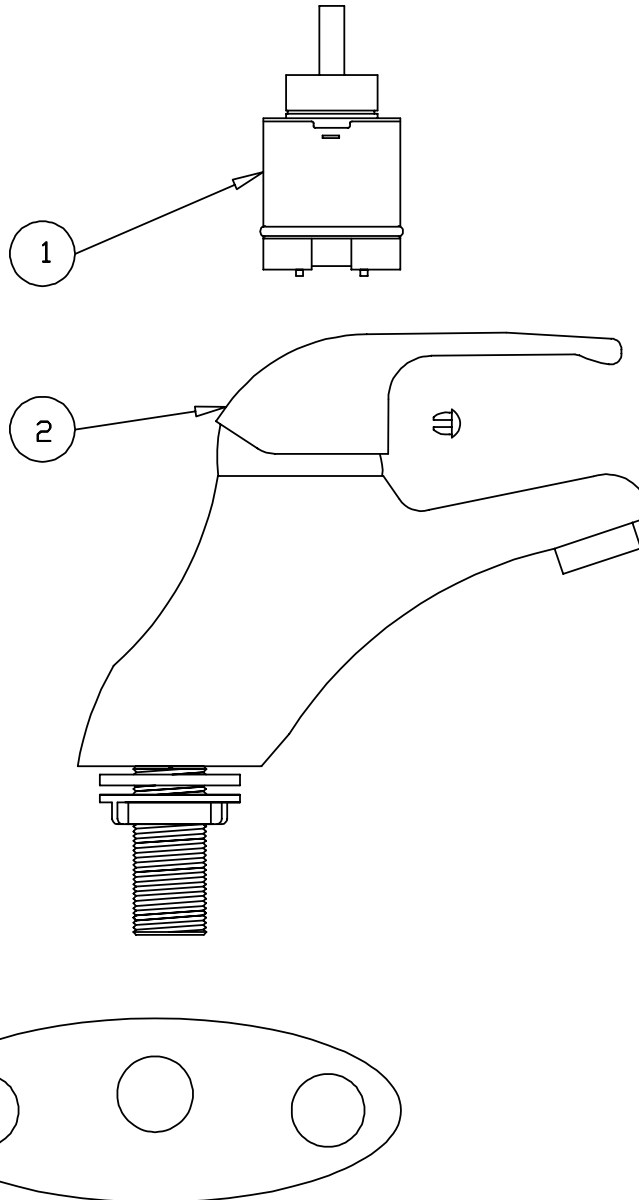

B-2491

Faucet Assembly

1	Asm, Base Faucet	B-1110-LN
2	Screw, Lever Handle	000922-45
3	Index, Button, Blue/Cold	001660-45
	Index, Button, Red/Hot	001661-45
4	Handle, Lever	001638-45
5	Asm, Spindle NSF, RH/Cold	009753-25
	Asm, Spindle NSF, LH/Hot	009754-25
6	Seat	000763-20
7	Locknut, Cover Plate	000712-25
8	Escutcheon, Body	001258-40
9	Washer	00099-45
10	Locknut	002954-45
11	Asm, Swing Nozzle, 8"	060X
12	Adapter, Out, Garden Hose	B-GFE
13	Washer	009538-45
14	Sleeve	011429-45
15	O-Ring	001074-45

B-2710

Single Lever Faucet with Pop-Up Drain

- 1 Cartridge, Temperature Limit Stop 013111-45
- 2 Asm, Handle, Screw, Colored Plug 013113-45

B-2711

Single Lever Faucet, Less Pop-Up

- 1 Cartridge, Temperature Limit Stop 013111-45
- 2 Asm, Handle, Screw, Colored Plug 013113-45

B-2730

Single Lever Faucet with Sidespray

- 1 Cartridge, Temperature Limit Stop 013080-45
- 2 Asm, Handle, Screw, Colored Plug 013113-45

B-2731

Single Lever Faucet Less Sidespray

- 1 Cartridge, Temperature Limit Stop 013080-45
- 2 Asm, Handle, Screw, Colored Plug 013113-45