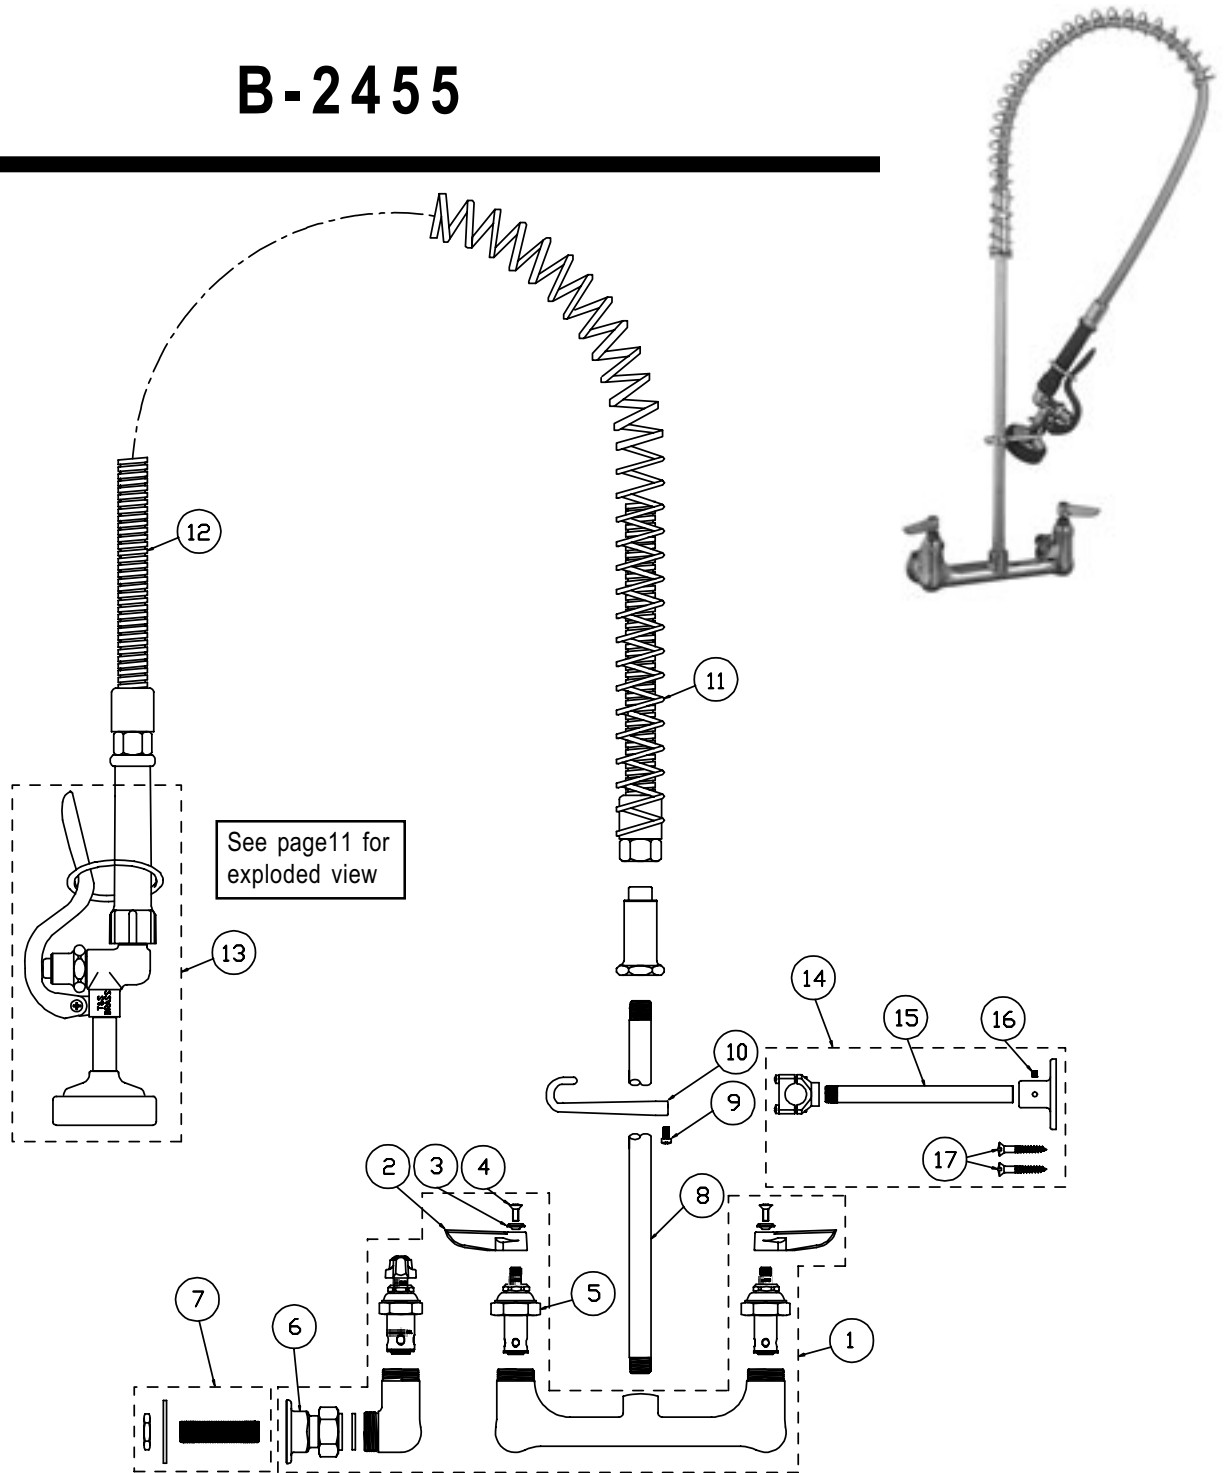

B-2395-02

Hose Assembly

- | | | |
|---|-------------------------------------|-----------|
| 1 | Bushing, 1/2" Male x 3/8" Female | 001359-40 |
| 2 | Water Socket, Quick Disconnect, 1/2 | 011839-45 |
| 3 | Plug, Quick Disconnect | 011838-45 |
| 4 | Short Elbow, 1/2" | 006895-20 |

B-2400

Pre-Rinse Assembly

1	Asm, Base Faucet	002832-40
2	Handle, Lever	001638-45
3	Index, Button - Blue/Cold	001660-45
	Index, Button - Red/Hot	001661-45
4	Screw, Handle	000922-45
5	Asm, Spindle Eterna - LH/Cold	002711-40
	Asm, Spindle Eterna - RH/Hot	002712-40
6	Asm, Coupling Flange	002893-40
7	Spring, Overhead	000888-45
8	Spring, Body	000821-40
9	Finger Hook	000021-45
10	Screw, Finger Hook	000916-45
11	Nipple, 3/8" X 12"	000366-40
12	Asm, Hose with Vacuum Breaker, 4	B-0044-V9
13	Asm, Spray Valve	B-0107

B-2455

Pre-Rinse Assembly

1	Asm, Base Faucet	002832-40	9	Screw, Finger Hook	000916-45
2	Handle, Lever Zinc	001638-45	10	Finger Hook	000021-40
3	Index, Button, Blue/Cold	001660-45	11	Spring, Overhead	000888-45
	Index, Button, Red/Hot	001661-45	12	Asm, Hose, Stainless Steel, 44"	B-0044-H
4	Screw, Handle	000922-45	13	Asm, Spray Valve	B-0107
5	Asm, Spindle Eterna - Cold	002711-40	14	Asm, Bracket, Wall Mount, 12"	B-0109-03
	Asm, Spindle Eterna - Hot	002712-40	15	Nipple	000348-40
6	Asm, Coupling Flange	002893-40	16	Set Screw	001584-45
7	Asm, Supply Nipple	B-0425	17	Screw, Wall Mount	000915-45
8	Nipple, 3/8" X 18"	000369-40			

B-2465

Faucet Assembly with Hose

1	Screw, Handle	000925-45
2	Index, Snap-In, Blue/Cold	001686-45
	Index, Snap-In, Red/Hot	001194-45
3	Handle, Wrist Action, 4"	B-WH4
4	Asm, Ceramic Cartridge - RTC	011311-25
	Asm, Ceramic Cartridge - LTC	011312-25
5	Asm, Coupling Flange	002893-40
6	Nipple	002534-25
7	Asm, Support, Upper Nozzle	009546-40
8	Screw, Wall Mount	000915-45
9	Flange, Support	003007-40