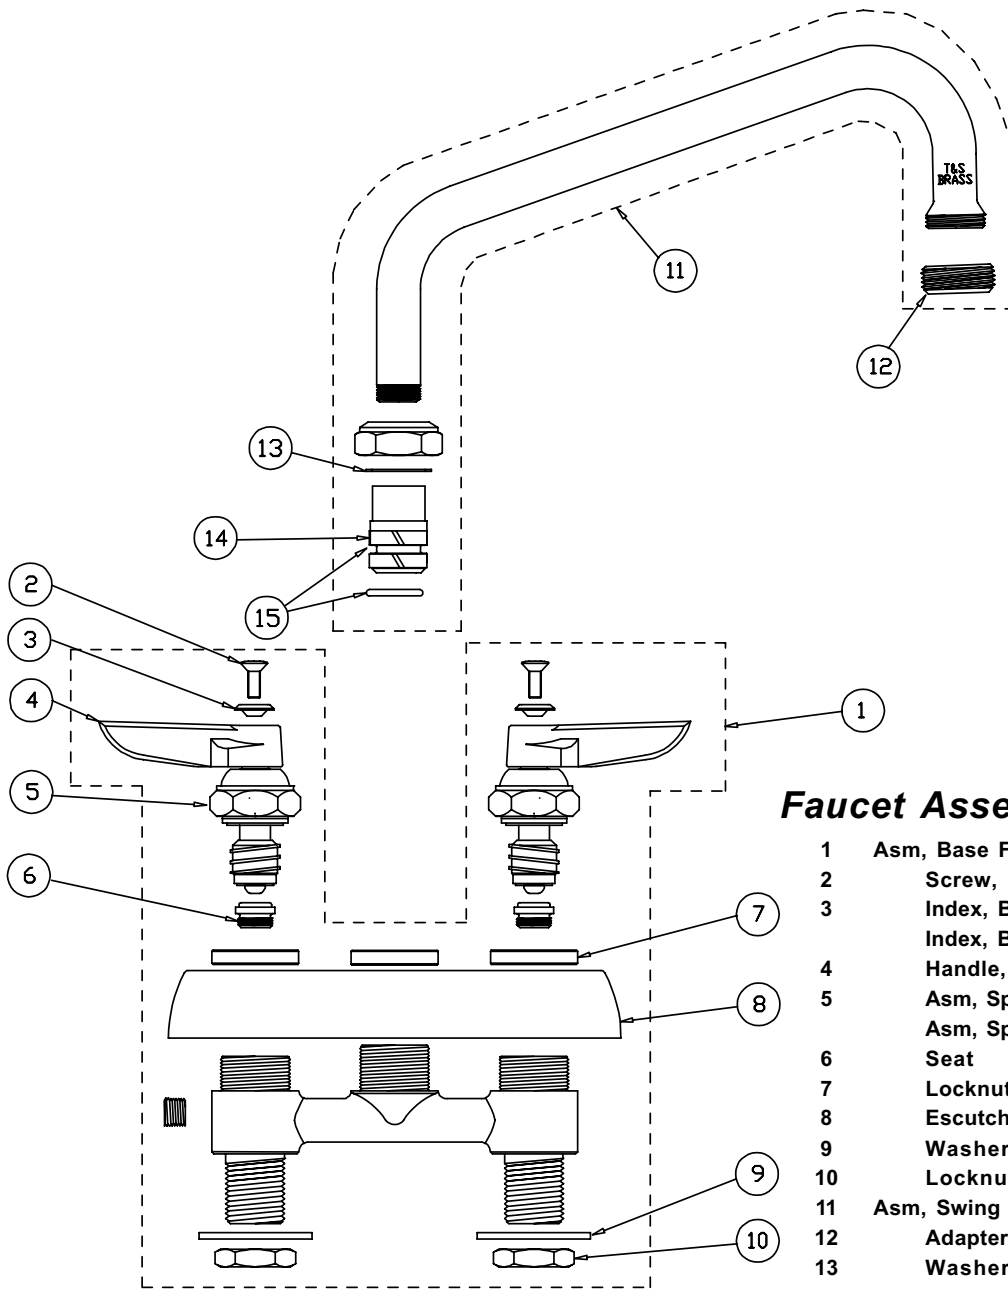

B-2455

Pre-Rinse Assembly

1	Asm, Base Faucet	002832-40	9	Screw, Finger Hook	000916-45
2	Handle, Lever Zinc	001638-45	10	Finger Hook	000021-40
3	Index, Button, Blue/Cold	001660-45	11	Spring, Overhead	000888-45
	Index, Button, Red/Hot	001661-45	12	Asm, Hose, Stainless Steel, 44"	B-0044-H
4	Screw, Handle	000922-45	13	Asm, Spray Valve	B-0107
5	Asm, Spindle Eterna - Cold	002711-40	14	Asm, Bracket, Wall Mount, 12"	B-0109-03
	Asm, Spindle Eterna - Hot	002712-40	15	Nipple	000348-40
6	Asm, Coupling Flange	002893-40	16	Set Screw	001584-45
7	Asm, Supply Nipple	B-0425	17	Screw, Wall Mount	000915-45
8	Nipple, 3/8" X 18"	000369-40			

B-2465

Faucet Assembly with Hose

1	Screw, Handle	000925-45
2	Index, Snap-In, Blue/Cold	001686-45
	Index, Snap-In, Red/Hot	001194-45
3	Handle, Wrist Action, 4"	B-WH4
4	Asm, Ceramic Cartridge - RTC	011311-25
	Asm, Ceramic Cartridge - LTC	011312-25
5	Asm, Coupling Flange	002893-40
6	Nipple	002534-25
7	Asm, Support, Upper Nozzle	009546-40
8	Screw, Wall Mount	000915-45
9	Flange, Support	003007-40

B-2491

Faucet Assembly

1	Asm, Base Faucet	B-1110-LN
2	Screw, Lever Handle	000922-45
3	Index, Button, Blue/Cold	001660-45
	Index, Button, Red/Hot	001661-45
4	Handle, Lever	001638-45
5	Asm, Spindle NSF, RH/Cold	009753-25
	Asm, Spindle NSF, LH/Hot	009754-25
6	Seat	000763-20
7	Locknut, Cover Plate	000712-25
8	Escutcheon, Body	001258-40
9	Washer	00099-45
10	Locknut	002954-45
11	Asm, Swing Nozzle, 8"	060X
12	Adapter, Out, Garden Hose	B-GFE
13	Washer	009538-45
14	Sleeve	011429-45
15	O-Ring	001074-45