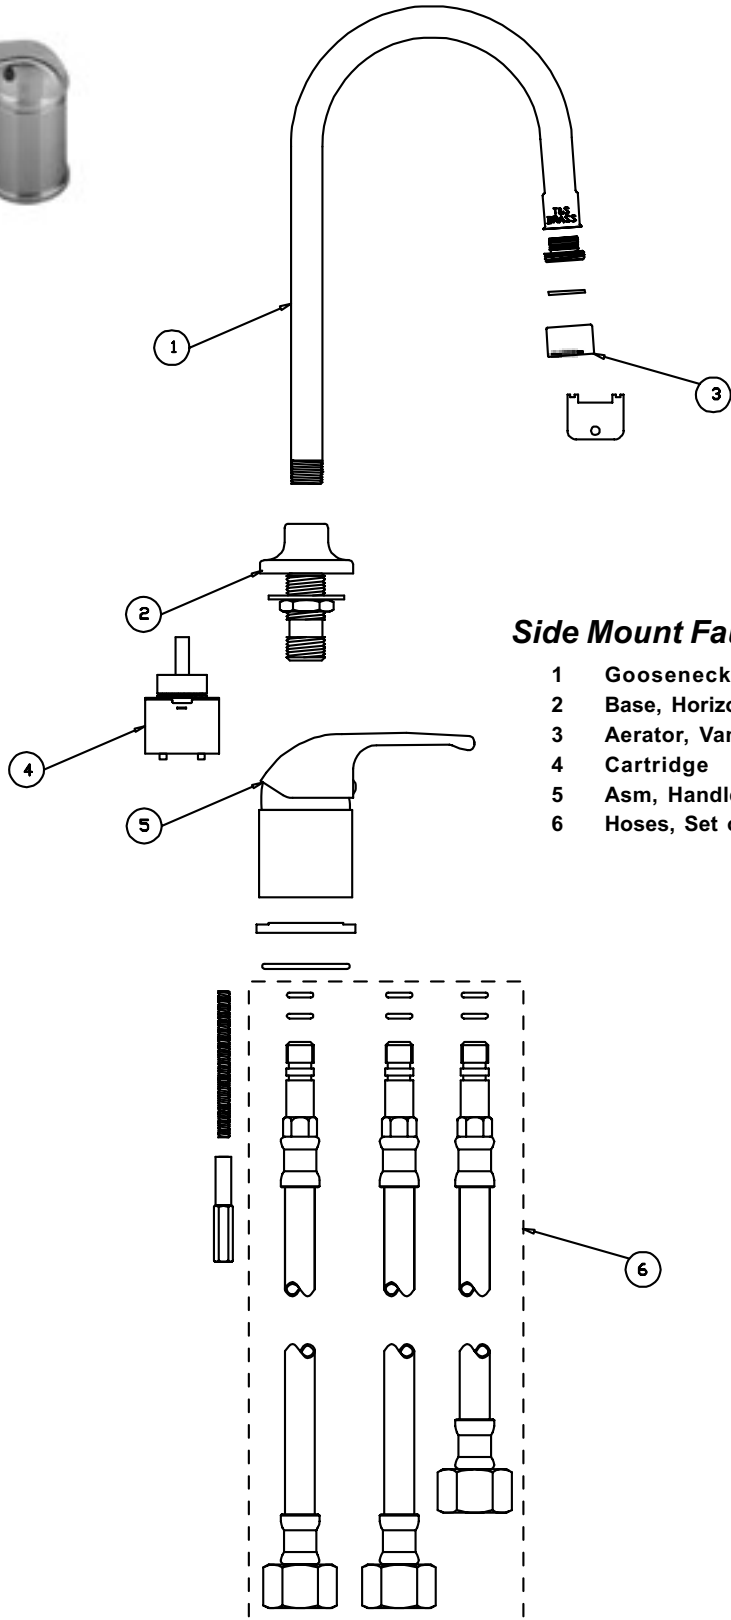

B-2741

Side Mount Faucet

1	Gooseneck	000398-40
2	Base, Horizontal Mount, Rigid Out	B-0430
3	Aerator, Vandal Resistant	B-0199-06
4	Cartridge	013536-45
5	Asm, Handle, Screw, Colored Plug	013535-45
6	Hoses, Set of 3	013537-45