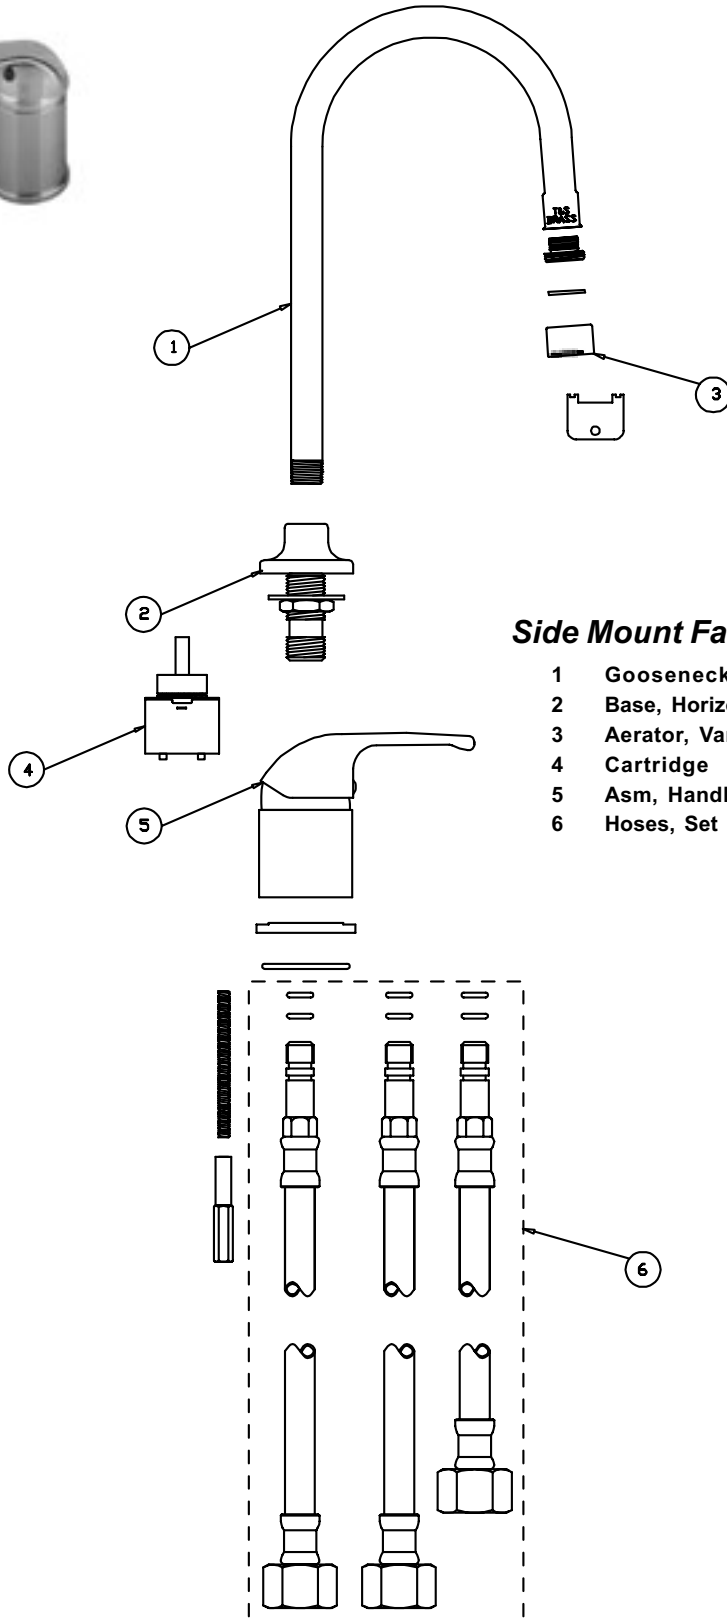

B-2741

Side Mount Faucet

- | | | |
|---|-----------------------------------|-----------|
| 1 | Gooseneck | 000398-40 |
| 2 | Base, Horizontal Mount, Rigid Out | B-0430 |
| 3 | Aerator, Vandal Resistant | B-0199-06 |
| 4 | Cartridge | 013536-45 |
| 5 | Asm, Handle, Screw, Colored Plug | 013535-45 |
| 6 | Hoses, Set of 3 | 013537-45 |