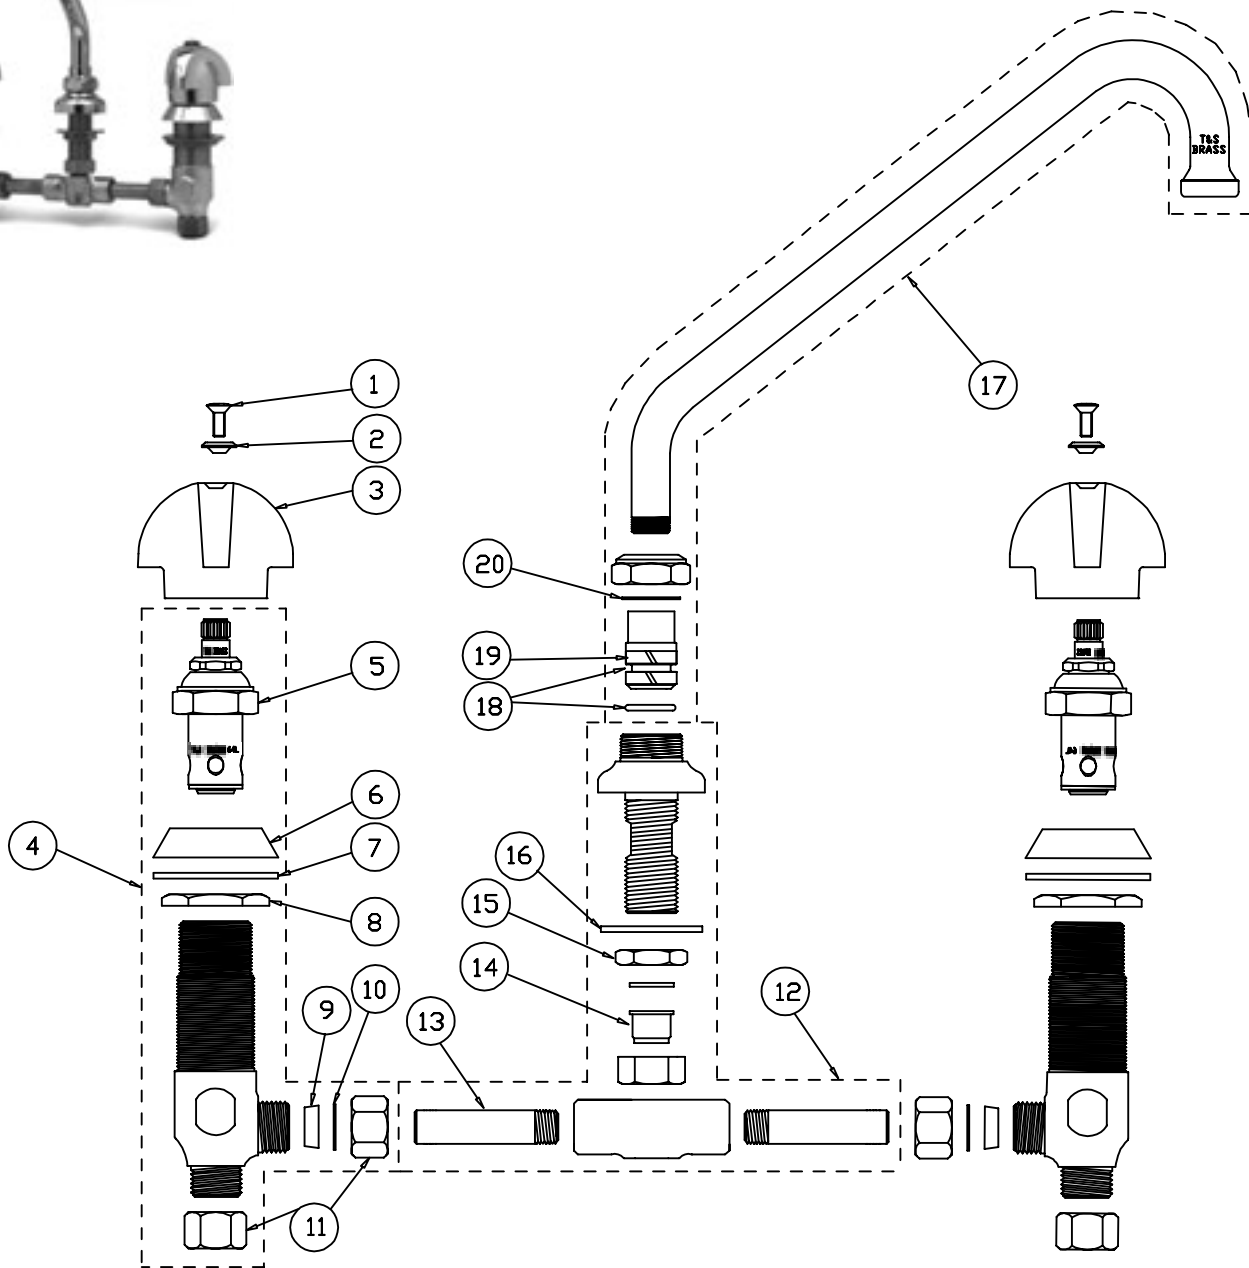

B-2955

Commercial Faucet Assembly

1	Screw, Handle	000922-45	10	Washer	000981-45
2	Index, Button, Blue/Cold	001660-45	11	Nut, Coupling	000958-20
	Index, Button, Red/Hot	001661-45	12	Asm, Center Body	006219-40
3	Handle, Lavatory 3-Wing, Cold	180F	13	Nipple	000342-20
	Handle, Lavatory 3-Wing, Hot	181F	14	Insert	003700-45
4	Asm, Side Body	007353-40	15	Locknut	002954-45
5	Asm, Spindle BWH Eterna	006010-45	16	Washer	000999-45
6	Flange	000537-40	17	Asm, Swing Nozzle, 9"	002982-40
7	Washer	002601-45	18	O-Ring	001074-45
8	Locknut, Body Bottom	000960-20	19	Sleeve	011429-45
9	Washer, Yoke	001091-45	20	Washer	009538-45