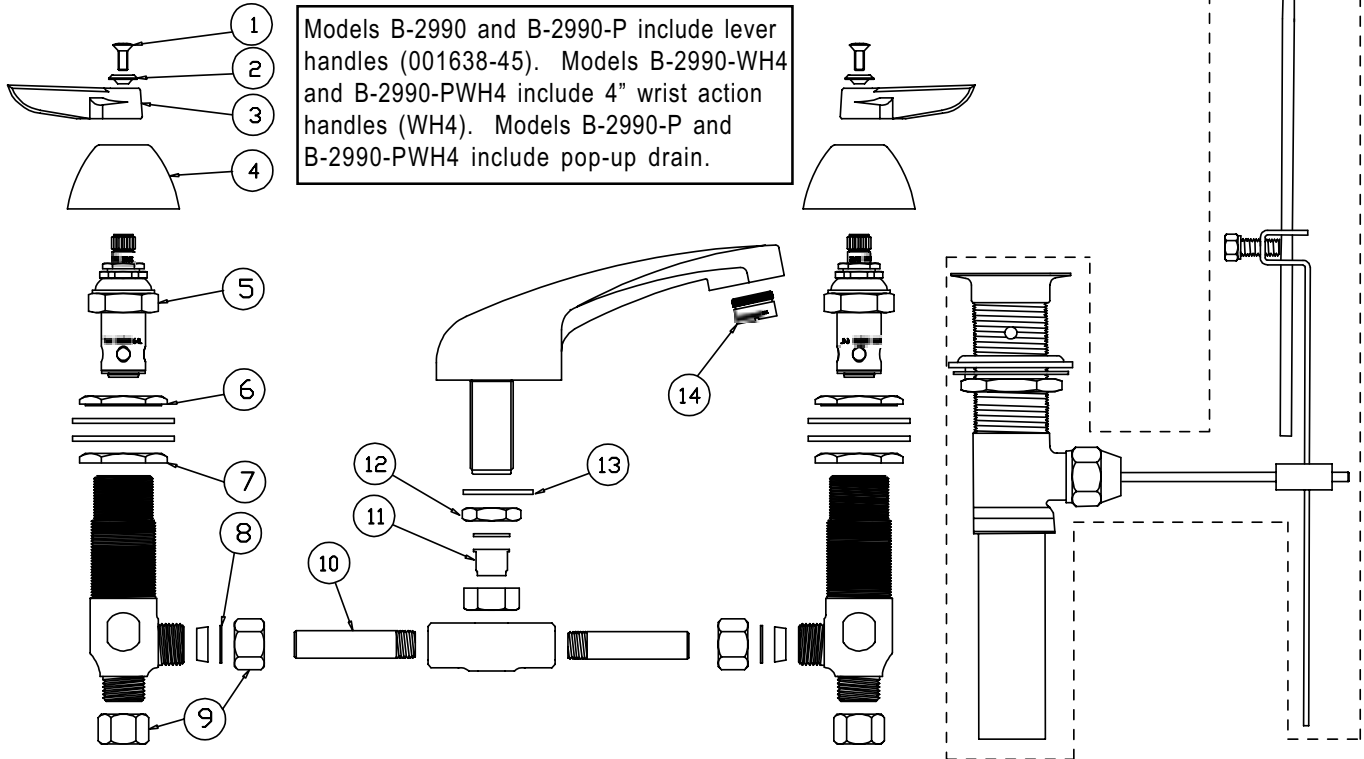

B-2990, B-2990-P, B-2990-WH4, B-2990-PWH4

Faucet Assembly

1	Screw, Handle	000925-45	7	Locknut, Body Bottom	000960-20
2	Index, Snap-In, Blue/Cold	001686-45	8	Washer	000981-45
	Index, Snap-In, Red/Hot	001194-45	9	Nut, Coupling	000958-20
3	Handle, Lever (B-2990 & B-2990-P)	001638-45	10	Nipple	000342-20
	Handle, Wrist Action, 4" (B-2990-WH4 & B-2990-PWH B-WH4)		11	Insert	003700-45
4	Escutcheon	001257-40	12	Locknut	002954-45
5	Asm, Spindle, Eterna - RH/Cold	006478-40	13	Washer, Shank	012596-45
	Asm, Spindle, Eterna - LH/Hot	006477-40	14	Aerator	B-0199-03
6	Locknut, Body Top	000959-20			