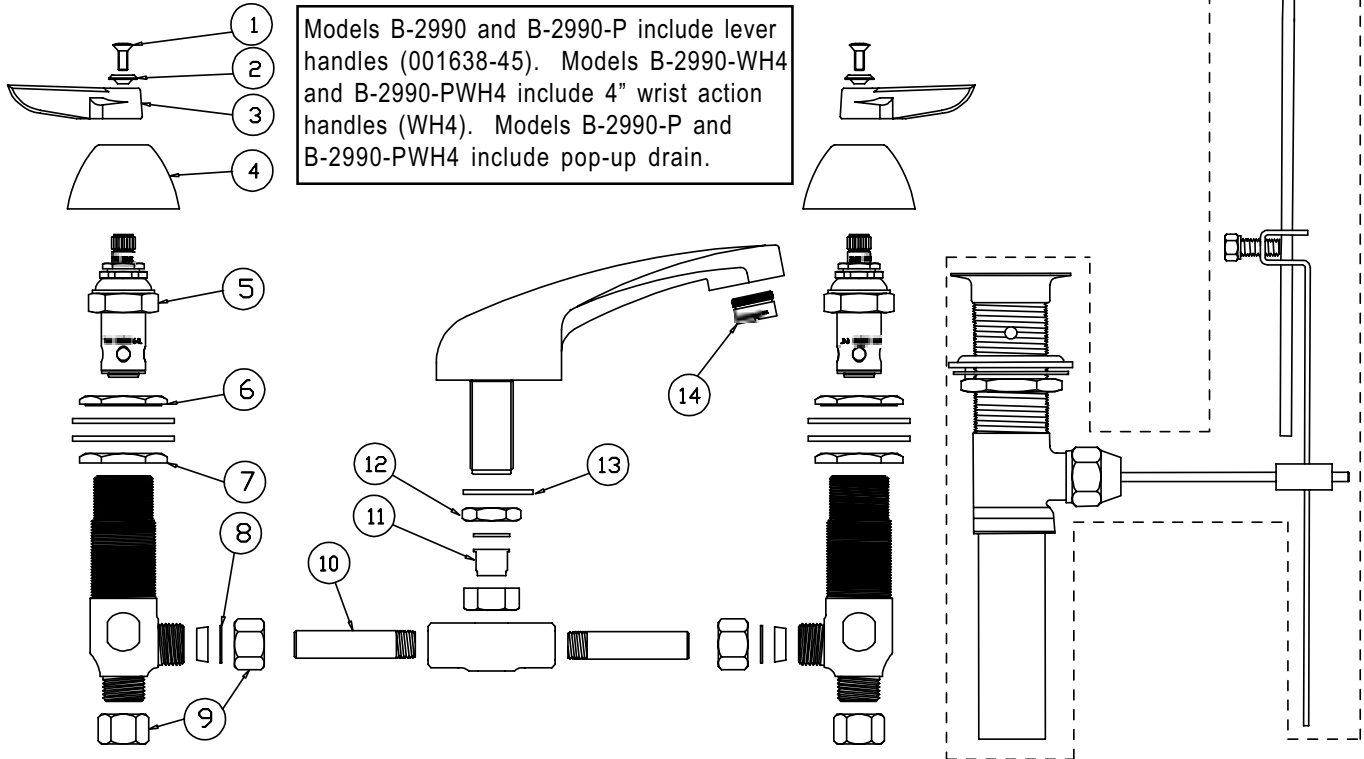

# B-2990, B-2990-P, B-2990-WH4, B-2990-PWH4

## Faucet Assembly

1	Screw, Handle	000925-45	7	Locknut, Body Bottom	000960-20
2	Index, Snap-In, Blue/Cold	001686-45	8	Washer	000981-45
	Index, Snap-In, Red/Hot	001194-45	9	Nut, Coupling	000958-20
3	Handle, Lever (B-2990 & B-2990-P)	001638-45	10	Nipple	000342-20
	Handle, Wrist Action, 4" (B-2990-WH4 & B-2990-PWH B-WH4)		11	Insert	003700-45
4	Escutcheon	001257-40	12	Locknut	002954-45
5	Asm, Spindle, Eterna - RH/Cold	006478-40	13	Washer, Shank	012596-45
	Asm, Spindle, Eterna - LH/Hot	006477-40	14	Aerator	B-0199-03
6	Locknut, Body Top	000959-20			