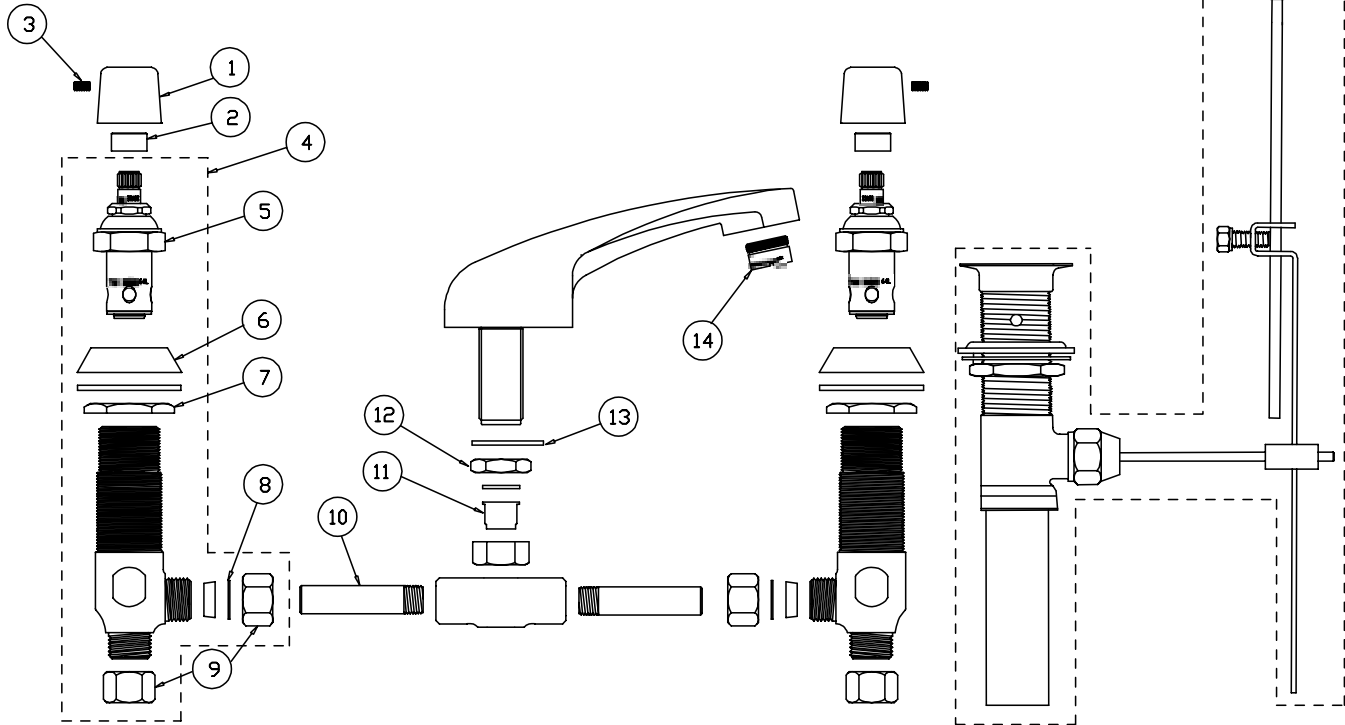

# B-2991, B-2991-P

Model B-2991-P includes pop-up drain.

## Commercial Faucet Assembly

1	Button, Push, Cold	000628-40
2	Cap, Insulator	011681-45
3	Screw, Set	000938-45
4	Asm, Side Body	007373-40
5	Asm, Spindle BWH Eterna	006010-45
6	Flange	000537-40
7	Locknut, Body Bottom	000960-20
8	Washer	000981-45
9	Nut, Coupling	000958-20
10	Nipple	000342-20
11	Insert	003700-45
12	Locknut	002954-45
13	Washer, Shank	012596-45
14	Aerator	B-0199-03