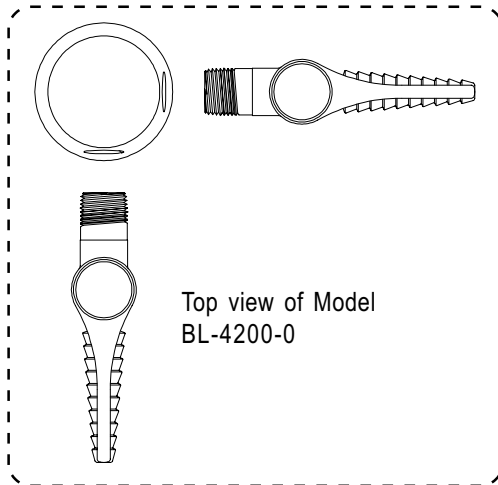

BL-4200-0, BL-4200-01, BL-4200-02

Top view of Model
BL-4200-0

Model BL-4200-0 includes (2) hose cocks set 90 degrees apart (see top view to the left of this note). Model BL-4200-01 includes only (1) hose cock. Model BL-4200-02 includes (2) hose cocks set 180 degrees apart which is pictured below.

Turret with Hose Cock(s)

- | | | |
|---|-------------------------------|-----------|
| 1 | Index, Snap-In, Dark Blue/Gas | 001197-45 |
| | Index, Snap-In, Yellow/Vacuum | 001200-45 |
| | Index, Snap-In, Orange/Air | 001203-45 |
| 2 | Turret, 90 degree Outlets | BL-4100-0 |