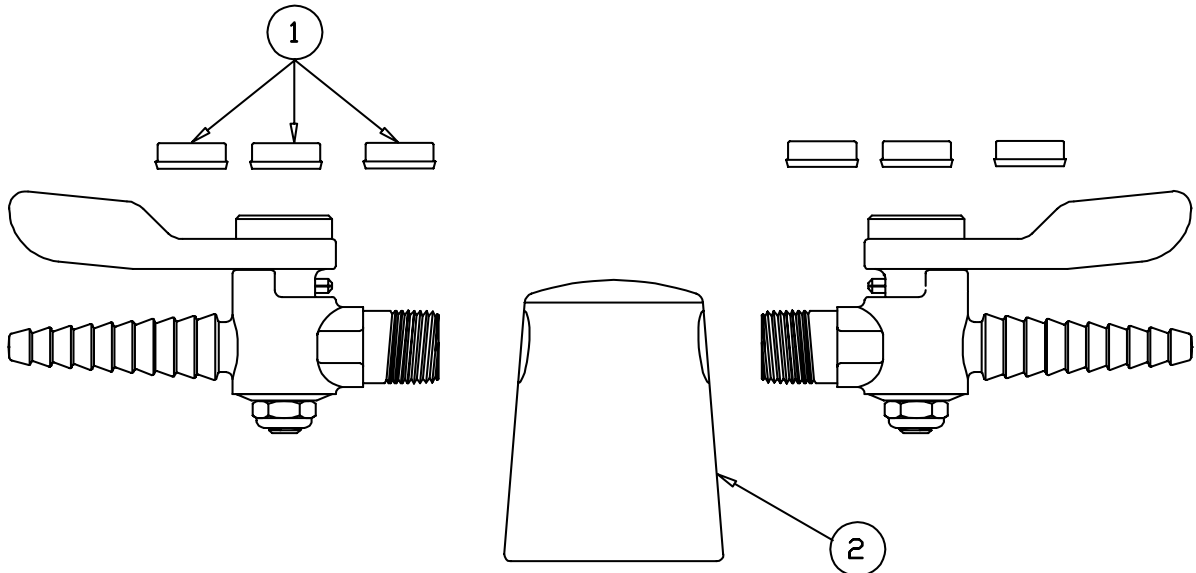

BL-4200-0, BL-4200-01, BL-4200-02

Top view of Model
BL-4200-0

Model BL-4200-0 includes (2) hose cocks set 90 degrees apart (see top view to the left of this note). Model BL-4200-01 includes only (1) hose cock. Model BL-4200-02 includes (2) hose cocks set 180 degrees apart which is pictured below.

Turret with Hose Cock(s)

- | | | |
|---|-------------------------------|-----------|
| 1 | Index, Snap-In, Dark Blue/Gas | 001197-45 |
| | Index, Snap-In, Yellow/Vacuum | 001200-45 |
| | Index, Snap-In, Orange/Air | 001203-45 |
| 2 | Turret, 90 degree Outlets | BL-4100-0 |