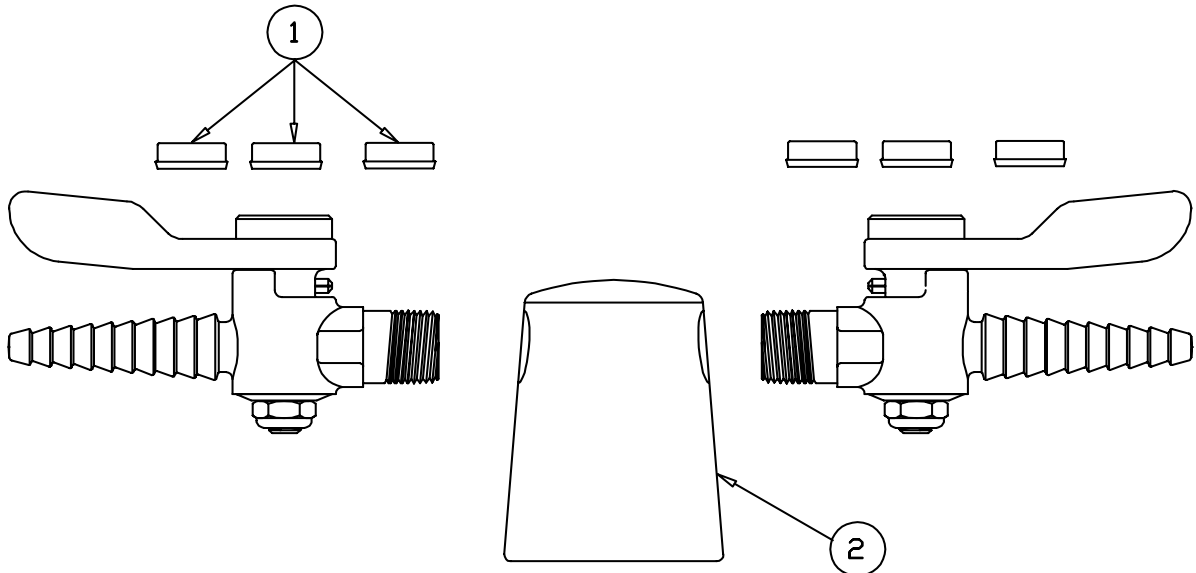

BL-4200-0, BL-4200-01, BL-4200-02

Model BL-4200-0 includes (2) hose cocks set 90 degrees apart (see top view to the left of this note). Model BL-4200-01 includes only (1) hose cock. Model BL-4200-02 includes (2) hose cocks set 180 degrees apart which is pictured below.

Turret with Hose Cock(s)

- | | | |
|---|-------------------------------|-----------|
| 1 | Index, Snap-In, Dark Blue/Gas | 001197-45 |
| | Index, Snap-In, Yellow/Vacuum | 001200-45 |
| | Index, Snap-In, Orange/Air | 001203-45 |
| 2 | Turret, 90 degree Outlets | BL-4100-0 |