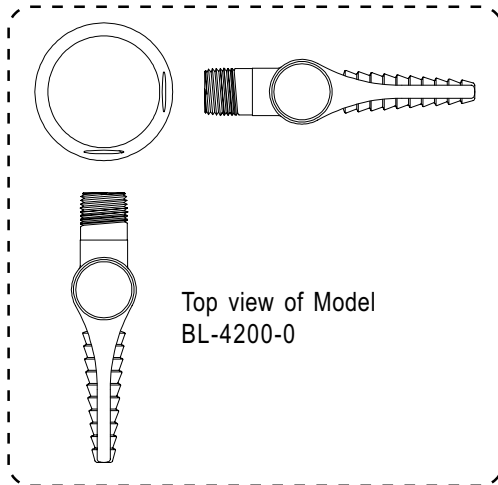

BL-4200-0, BL-4200-01, BL-4200-02

Model BL-4200-0 includes (2) hose cocks set 90 degrees apart (see top view to the left of this note). Model BL-4200-01 includes only (1) hose cock. Model BL-4200-02 includes (2) hose cocks set 180 degrees apart which is pictured below.

Turret with Hose Cock(s)

- | | | |
|---|-------------------------------|-----------|
| 1 | Index, Snap-In, Dark Blue/Gas | 001197-45 |
| | Index, Snap-In, Yellow/Vacuum | 001200-45 |
| | Index, Snap-In, Orange/Air | 001203-45 |
| 2 | Turret, 90 degree Outlets | BL-4100-0 |