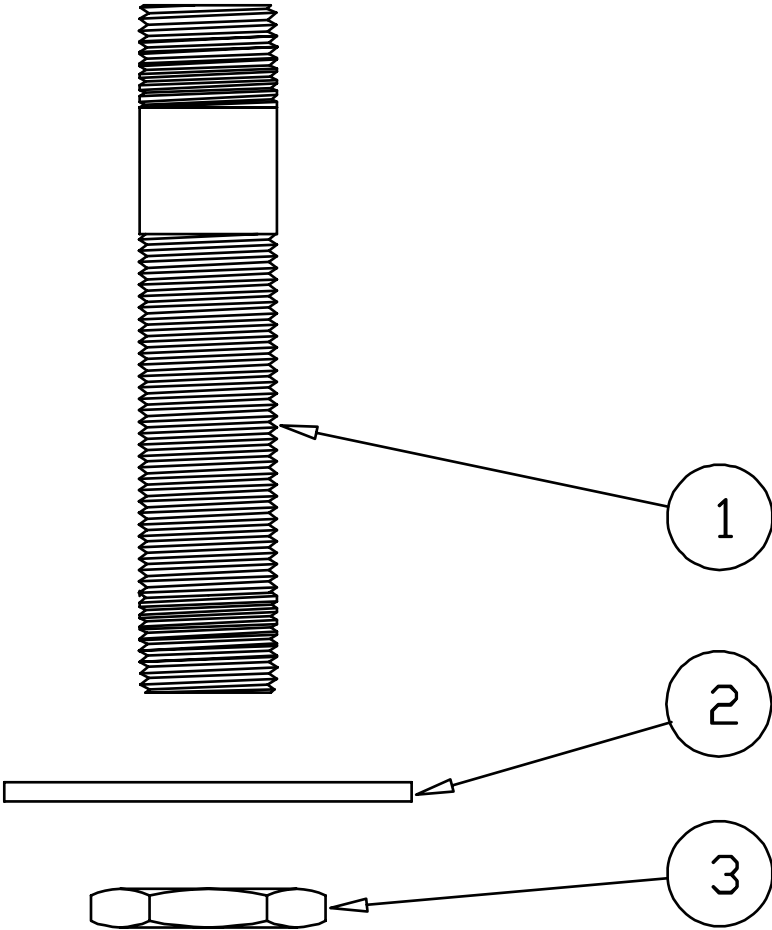

BL-4750-07

BL-5500-06

Supply Nipple Unit

- | | | |
|---|---------|-----------|
| 1 | Nipple | 000379-20 |
| 2 | Washer | 000998-45 |
| 3 | Locknut | 000969-45 |

BL-5500-07

Supply Nipple Unit

1	Nipple, Supply	000380-20
2	Washer	000998-45
3	Locknut	000969-45

BL-5500-10

Supply Nipple Unit

- | | | |
|---|----------------|-----------|
| 1 | Nipple, Supply | 000381-20 |
| 2 | Washer | 000998-45 |
| 3 | Locknut | 000969-45 |

BL-5545-01

Volume Control

- | | | |
|---|-----------------------------|-----------|
| 1 | O-Ring | 001076-45 |
| 2 | Ring, 'E'-Style, 3/8" Shaft | 012512-45 |