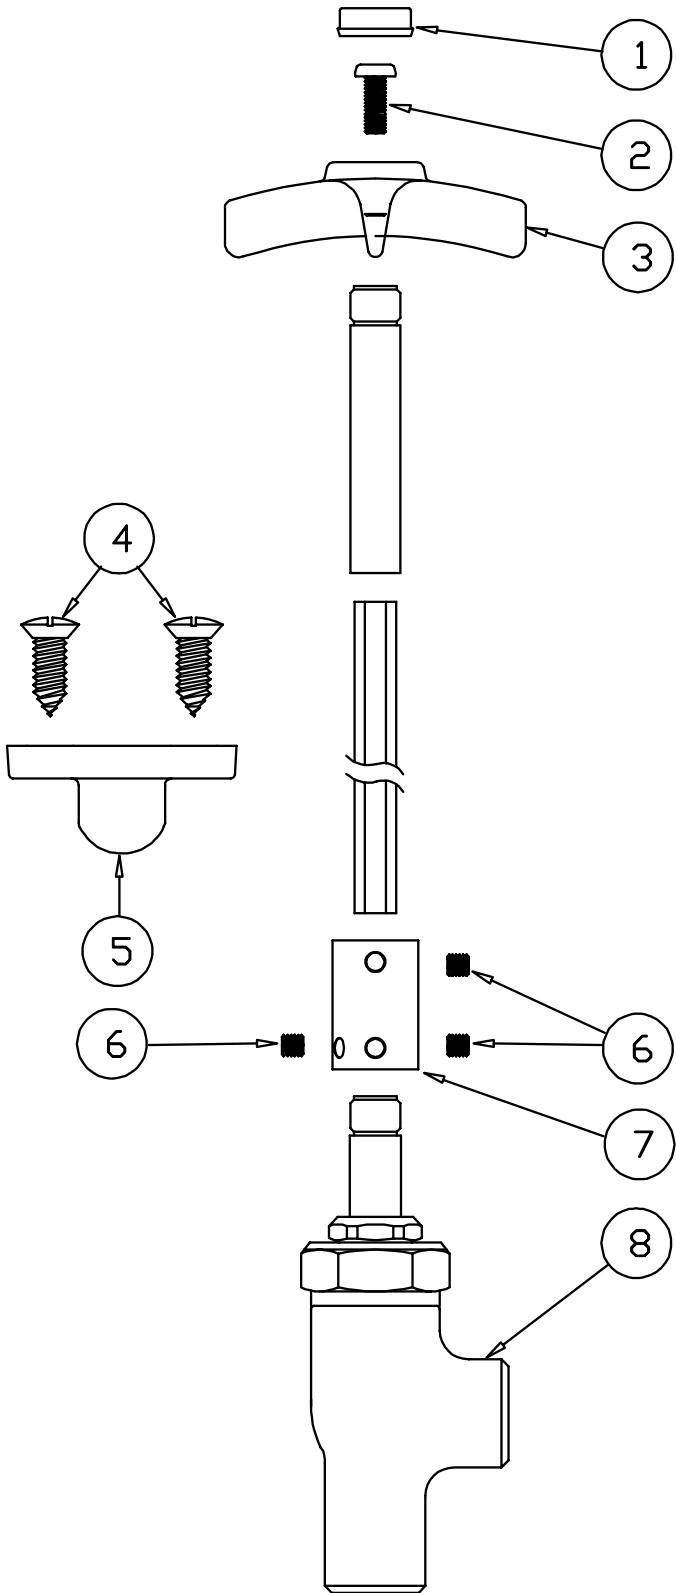

BL-4500-02

Straight Stop

1	Screw, Handle	000925-45
2	Index, Snap-In, Dark Green/Cold Water	001191-45
3	Handle, Lab, 4-Arm	000059-40
4	Asm, Spindle, Eterna - Hot	005960-40
5	Tip, Serrated, Straight	BL-5550-04
6	Washer	001051-45

BL-4520-01

Angle Stop

1	Screw, Handle	000925-45
2	Index, Snap-In, Dark Blue/Gas	001197-45
	Index, Snap-In, Yellow/Vacuum	001200-45
	Index, Snap-In, Orange/Air	001203-45
3	Handle, Lab	000059-40
4	Seat	000529-20
5	O-Ring	006574-45
6	Tip, Serrated, Straight	BL-5550-04
7	Washer	001051-45

BL-4705-03

Fume Hood Valve Assembly

- | | | |
|---|--------------------|-----------|
| 1 | Screw, Handle | 000922-45 |
| 2 | Handle, Stem Valve | 001149-20 |
| 3 | Seat | 000529-20 |
| 4 | Asm, Spindle | 005985-40 |
| 5 | Locknut, Body Top | 000959-40 |

BL-4720-01

Remote Control Valve Assembly

- | | | |
|---|-------------------------------|-----------|
| 1 | Index, Snap-In, Dark Blue/Gas | 001197-45 |
| | Index, Snap-In, Yellow/Vacuum | 001200-45 |
| | Index, Snap-In, Orange/Air | 001203-45 |
| 2 | Screw, Handle | 000925-45 |
| 3 | Handle, Lab 4-Arm | 000059-40 |
| 4 | Screw, Guide Bushing | 000944-25 |
| 5 | Flange | 000062-40 |
| 6 | Set Screw | 001584-45 |
| 7 | Coupling, Remote | 000642-20 |
| 8 | Asm, Remote Valve | 002842-20 |