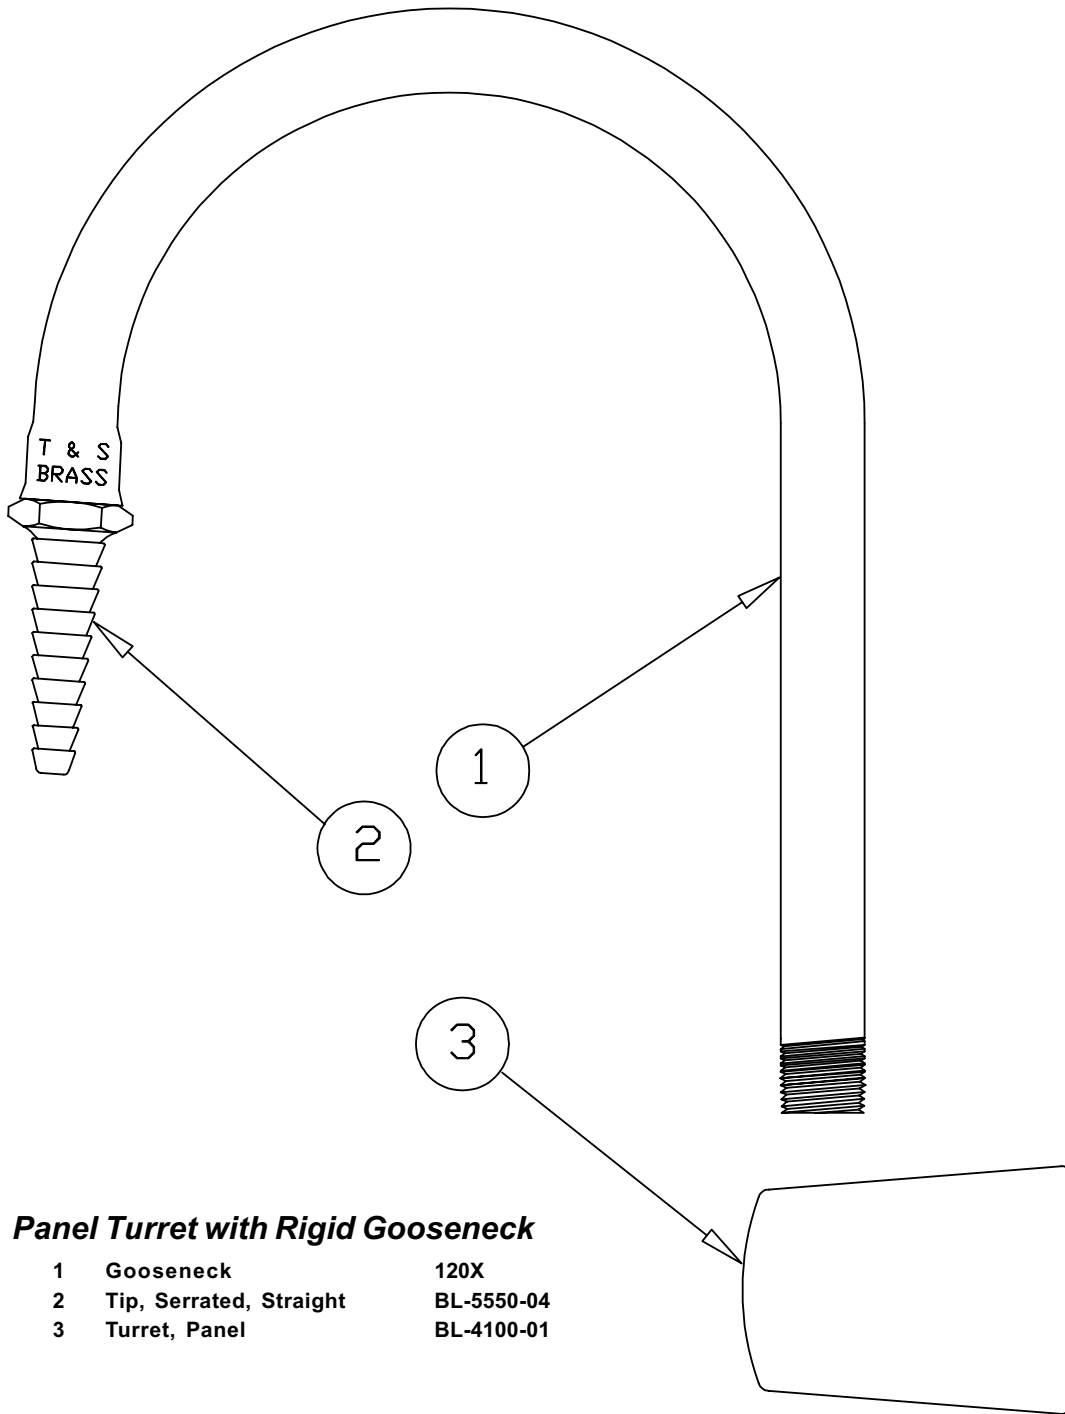

BL-4720-01

Remote Control Valve Assembly

- | | | |
|---|-------------------------------|-----------|
| 1 | Index, Snap-In, Dark Blue/Gas | 001197-45 |
| | Index, Snap-In, Yellow/Vacuum | 001200-45 |
| | Index, Snap-In, Orange/Air | 001203-45 |
| 2 | Screw, Handle | 000925-45 |
| 3 | Handle, Lab 4-Arm | 000059-40 |
| 4 | Screw, Guide Bushing | 000944-25 |
| 5 | Flange | 000062-40 |
| 6 | Set Screw | 001584-45 |
| 7 | Coupling, Remote | 000642-20 |
| 8 | Asm, Remote Valve | 002842-20 |

BL-4750-07

BL-5500-06

Supply Nipple Unit

- | | | |
|---|---------|-----------|
| 1 | Nipple | 000379-20 |
| 2 | Washer | 000998-45 |
| 3 | Locknut | 000969-45 |

BL-5500-07

Supply Nipple Unit

1	Nipple, Supply	000380-20
2	Washer	000998-45
3	Locknut	000969-45

BL-5500-10

Supply Nipple Unit

- | | | |
|---|----------------|-----------|
| 1 | Nipple, Supply | 000381-20 |
| 2 | Washer | 000998-45 |
| 3 | Locknut | 000969-45 |

BL-5545-01

Volume Control

- | | | |
|---|-----------------------------|-----------|
| 1 | O-Ring | 001076-45 |
| 2 | Ring, 'E'-Style, 3/8" Shaft | 012512-45 |