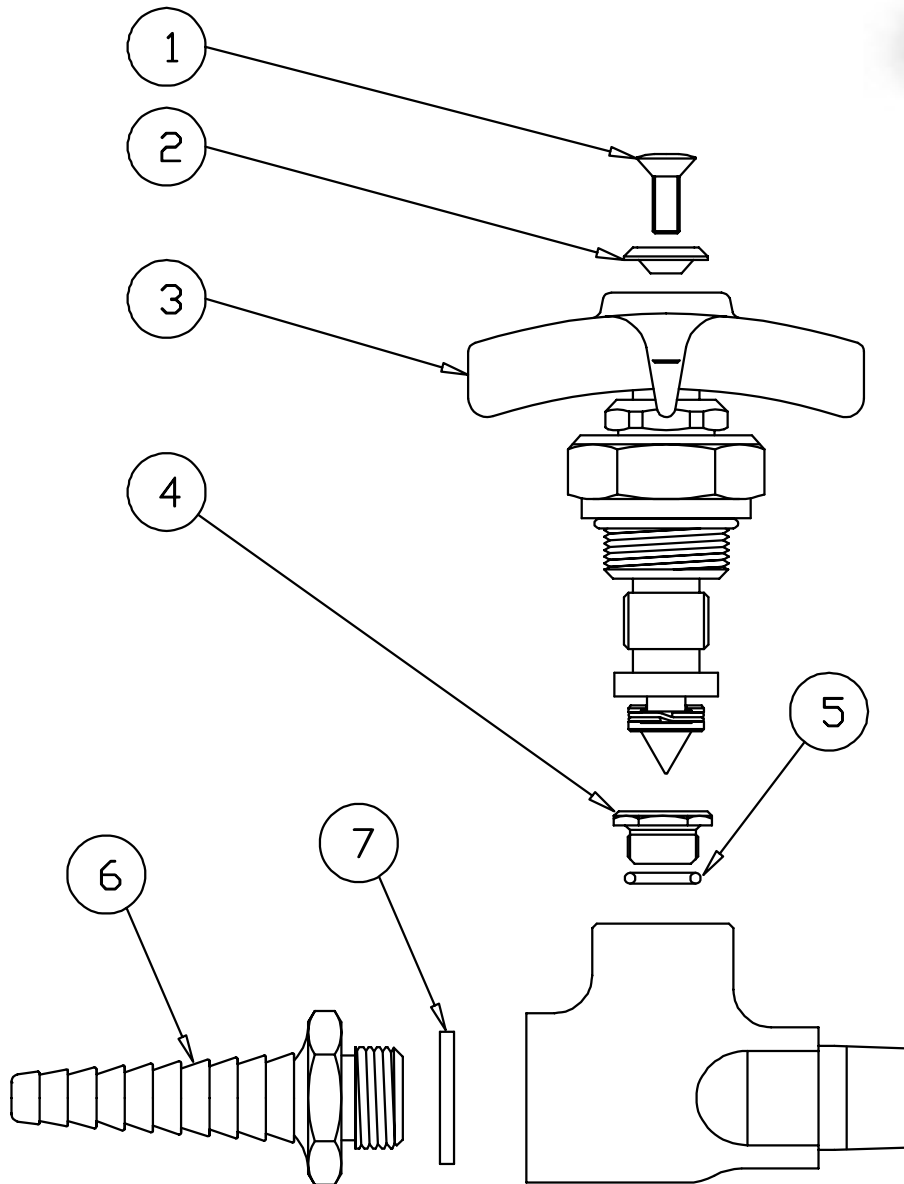

Model BL-4250-01 includes (1) straight stop with hose cock and Model BL-4250-02 includes (2) straight stops with hose cock set 180 degrees apart.

Turret with Straight Stop(s)

1	Screw, Handle	000925-45
2	Index, Snap-In, Dark Blue/Gas	001197-45
	Index, Snap-In, Yellow/Vacuum	001200-45
	Index, Snap-In, Orange/Air	001203-45
3	Handle, Lab	000059-40
4	Seat	000529-20
5	O-Ring	006574-45
6	Tip, Serrated, Straight	BL-5550-04
7	Washer	001051-45

BL-4500-01

Straight Stop

1	Screw, Handle	000925-45
2	Index, Snap-In, Dark Blue/Gas	001197-45
	Index, Snap-In, Yellow/Vacuum	001200-45
	Index, Snap-In, Orange/Air	001203-45
3	Handle, Lab	000059-40
4	Seat	000529-20
5	O-Ring	006574-45
6	Tip, Serrated, Straight	BL-5550-04

BL-4500-02

Straight Stop

1	Screw, Handle	000925-45
2	Index, Snap-In, Dark Green/Cold Water	001191-45
3	Handle, Lab, 4-Arm	000059-40
4	Asm, Spindle, Eterna - Hot	005960-40
5	Tip, Serrated, Straight	BL-5550-04
6	Washer	001051-45

BL-4520-01

Angle Stop

1	Screw, Handle	000925-45
2	Index, Snap-In, Dark Blue/Gas	001197-45
	Index, Snap-In, Yellow/Vacuum	001200-45
	Index, Snap-In, Orange/Air	001203-45
3	Handle, Lab	000059-40
4	Seat	000529-20
5	O-Ring	006574-45
6	Tip, Serrated, Straight	BL-5550-04
7	Washer	001051-45