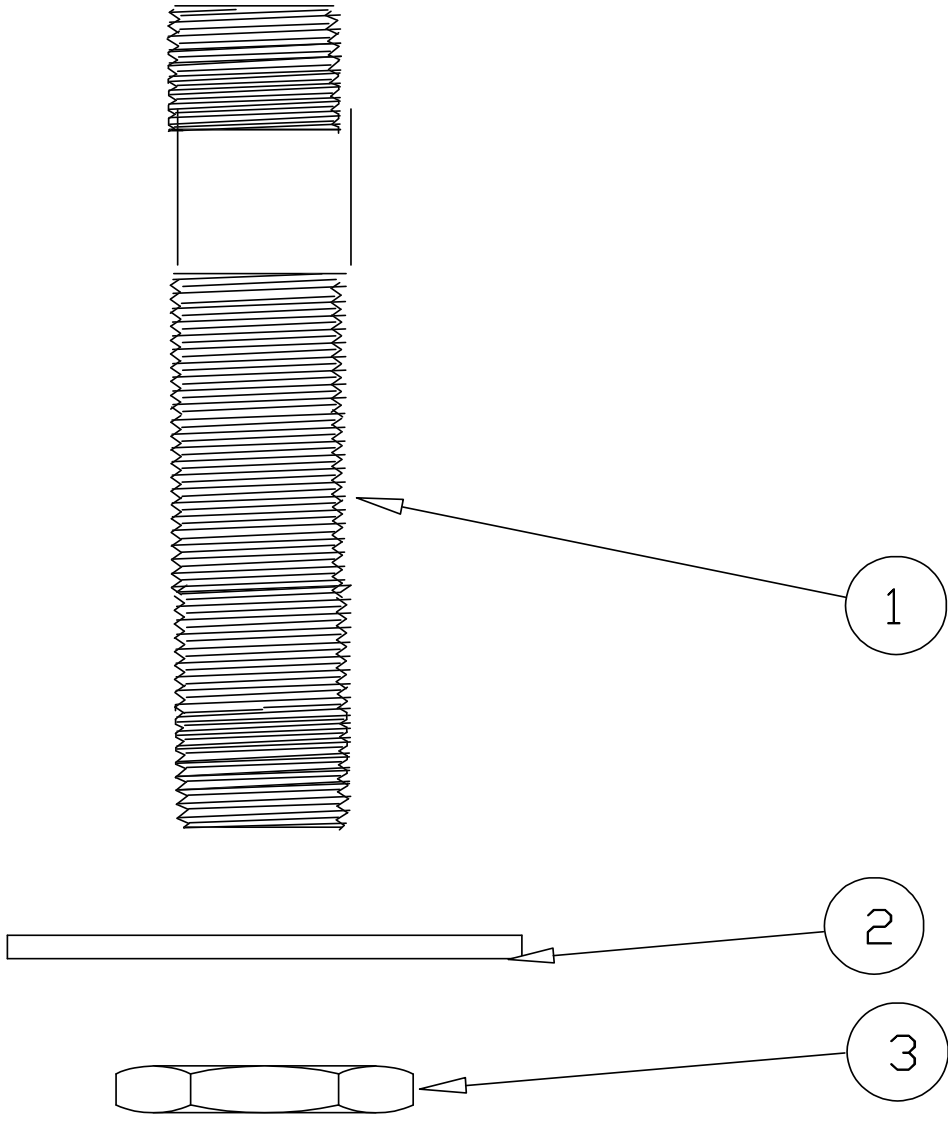

BL-4720-01

Remote Control Valve Assembly

- | | | |
|---|-------------------------------|-----------|
| 1 | Index, Snap-In, Dark Blue/Gas | 001197-45 |
| | Index, Snap-In, Yellow/Vacuum | 001200-45 |
| | Index, Snap-In, Orange/Air | 001203-45 |
| 2 | Screw, Handle | 000925-45 |
| 3 | Handle, Lab 4-Arm | 000059-40 |
| 4 | Screw, Guide Bushing | 000944-25 |
| 5 | Flange | 000062-40 |
| 6 | Set Screw | 001584-45 |
| 7 | Coupling, Remote | 000642-20 |
| 8 | Asm, Remote Valve | 002842-20 |

BL-4750-07

BL-5500-06

Supply Nipple Unit

- | | | |
|---|---------|-----------|
| 1 | Nipple | 000379-20 |
| 2 | Washer | 000998-45 |
| 3 | Locknut | 000969-45 |

BL-5500-07

Supply Nipple Unit

1	Nipple, Supply	000380-20
2	Washer	000998-45
3	Locknut	000969-45