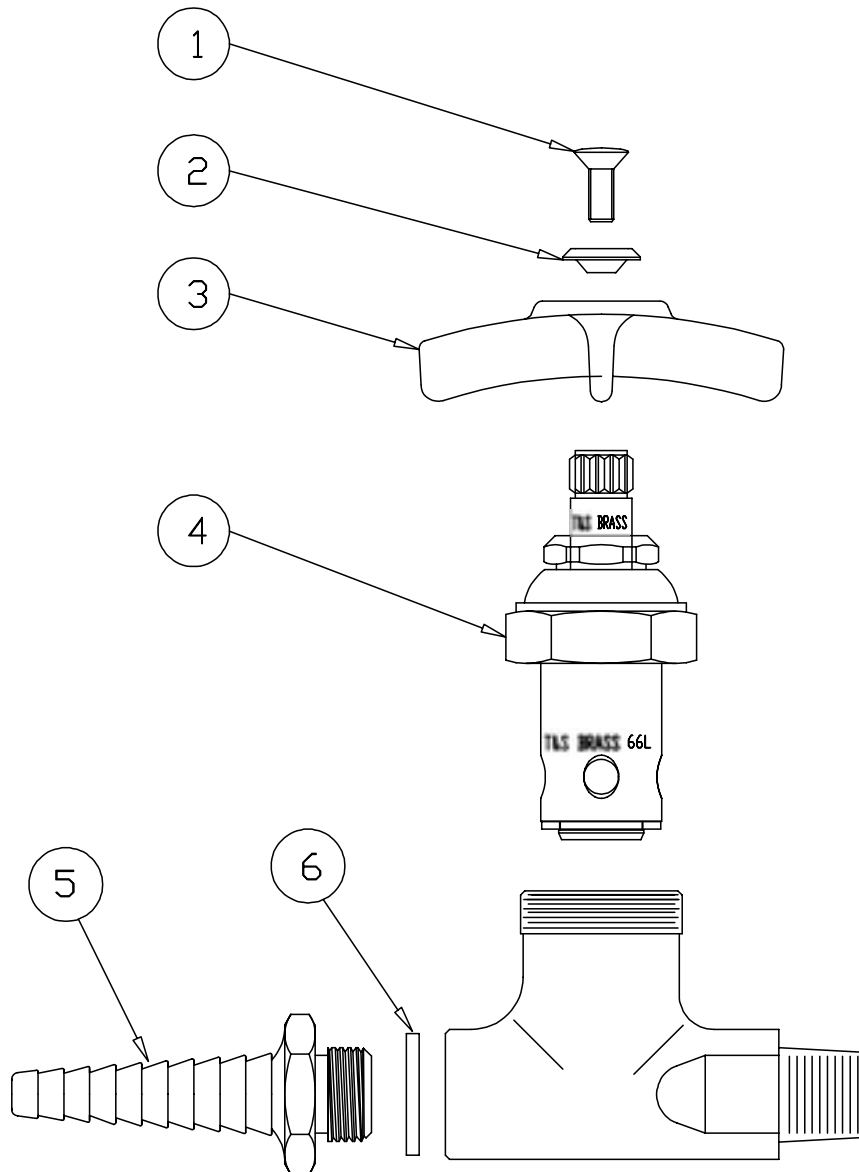

Model BL-4250-01 includes (1) straight stop with hose cock and Model BL-4250-02 includes (2) straight stops with hose cock set 180 degrees apart.

Turret with Straight Stop(s)

1	Screw, Handle	000925-45
2	Index, Snap-In, Dark Blue/Gas	001197-45
	Index, Snap-In, Yellow/Vacuum	001200-45
	Index, Snap-In, Orange/Air	001203-45
3	Handle, Lab	000059-40
4	Seat	000529-20
5	O-Ring	006574-45
6	Tip, Serrated, Straight	BL-5550-04
7	Washer	001051-45

BL-4500-01

Straight Stop

1	Screw, Handle	000925-45
2	Index, Snap-In, Dark Blue/Gas	001197-45
	Index, Snap-In, Yellow/Vacuum	001200-45
	Index, Snap-In, Orange/Air	001203-45
3	Handle, Lab	000059-40
4	Seat	000529-20
5	O-Ring	006574-45
6	Tip, Serrated, Straight	BL-5550-04

BL-4500-02

Straight Stop

1	Screw, Handle	000925-45
2	Index, Snap-In, Dark Green/Cold Water	001191-45
3	Handle, Lab, 4-Arm	000059-40
4	Asm, Spindle, Eterna - Hot	005960-40
5	Tip, Serrated, Straight	BL-5550-04
6	Washer	001051-45