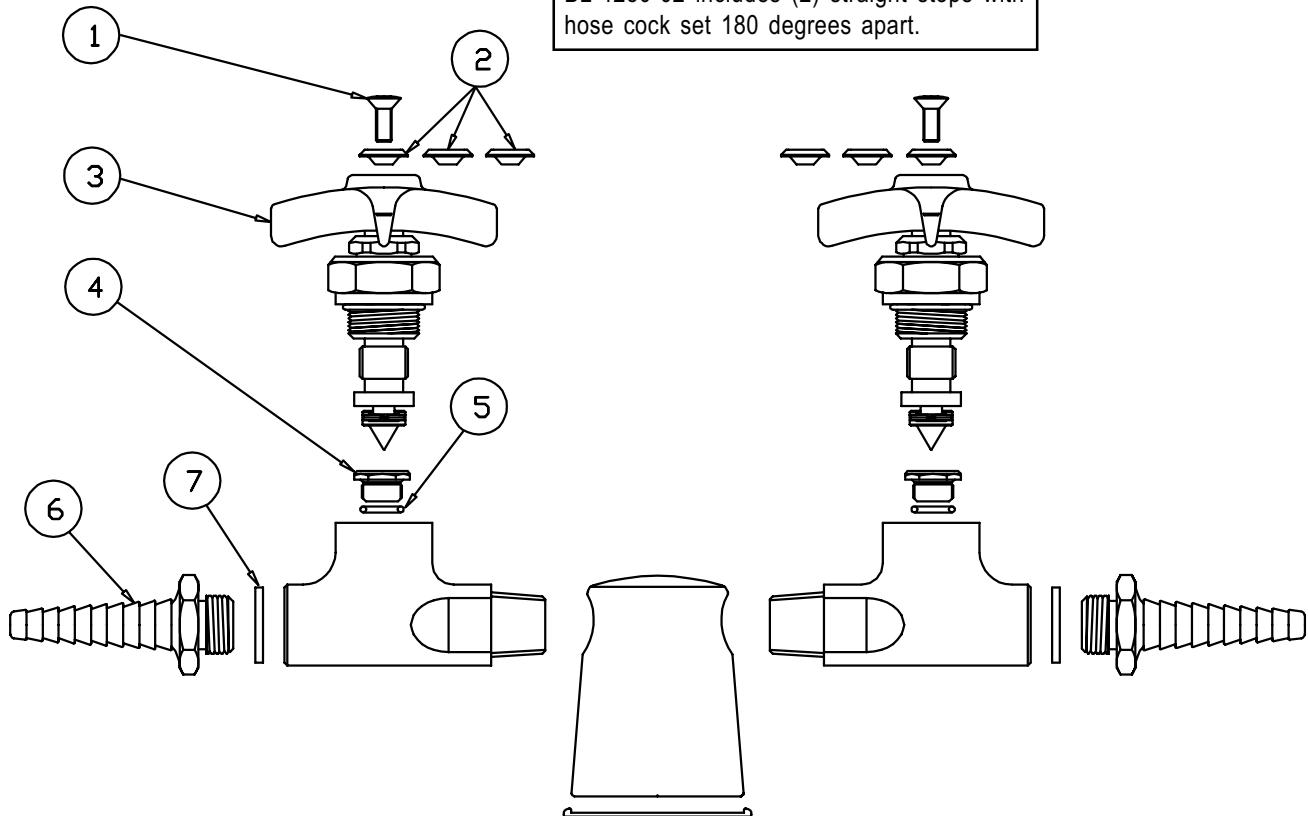

BL-4260-01

Panel Flange with Needle Hose Cock

- 1 Index, Snap-In, Dark Blue/Gas 001197-45
- Index, Snap-In, Yellow/Vacuum 001200-45
- Index, Snap-In, Orange/Air 001203-45
- 2 Flange 000012-40

BL-4300-01, BL-4300-02

Model BL-4250-01 includes (1) straight stop with hose cock and Model BL-4250-02 includes (2) straight stops with hose cock set 180 degrees apart.

Turret with Straight Stop(s)

1	Screw, Handle	000925-45
2	Index, Snap-In, Dark Blue/Gas	001197-45
	Index, Snap-In, Yellow/Vacuum	001200-45
	Index, Snap-In, Orange/Air	001203-45
3	Handle, Lab	000059-40
4	Seat	000529-20
5	O-Ring	006574-45
6	Tip, Serrated, Straight	BL-5550-04
7	Washer	001051-45

BL-5500-10

Supply Nipple Unit

- | | | |
|---|----------------|-----------|
| 1 | Nipple, Supply | 000381-20 |
| 2 | Washer | 000998-45 |
| 3 | Locknut | 000969-45 |

BL-5545-01

Volume Control

- | | | |
|---|-----------------------------|-----------|
| 1 | O-Ring | 001076-45 |
| 2 | Ring, 'E'-Style, 3/8" Shaft | 012512-45 |