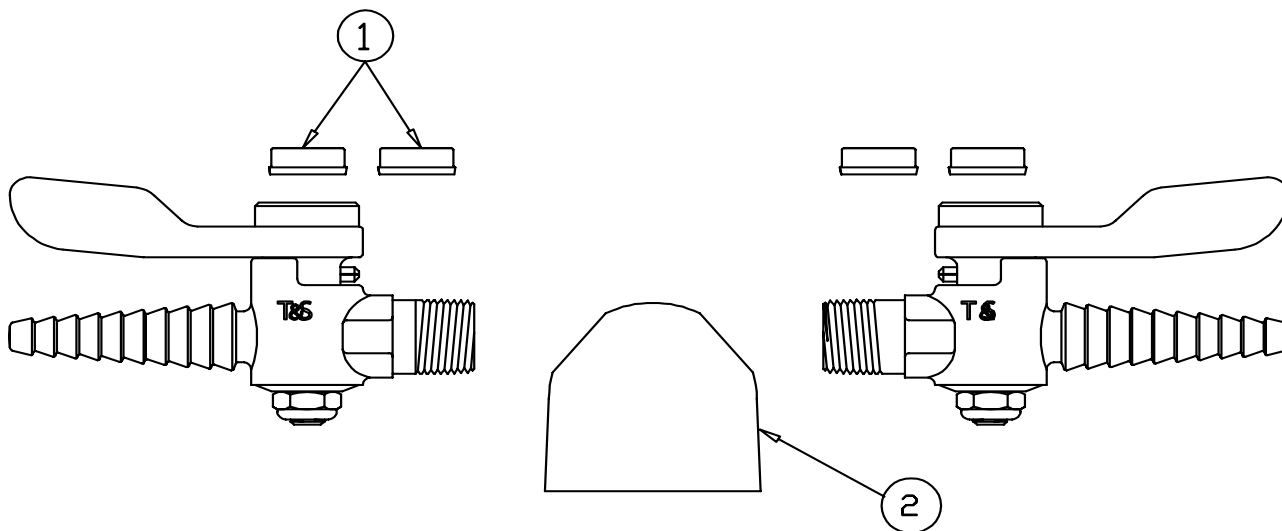

BL-4250-01

Panel Flange with Hose Cock

1	Flange	000012-40
2	Index, Snap-In, Dark Blue/Gas	001197-45
	Index, Snap-In, Yellow/Vacuum	001200-45
	Index, Snap-In, Orange/Air	001203-45

BL-4250-02

Model BL-4250-02 includes (2) hose cocks set 90 degrees apart as the top view, to the left of this note, depicts

Double Panel Flange with Hose Cocks

- | | | |
|---|-------------------------------|------------|
| 1 | Index, Snap-In, Yellow/Vacuum | 001200-45 |
| | Index, Snap-In, Orange/Air | 001203-45 |
| | Index, Snap-In, Blue/Gas | 001197-45 |
| 2 | Flange, Double Panel | BL-4250-05 |

Model BL-4250-01 includes (1) straight stop with hose cock and Model BL-4250-02 includes (2) straight stops with hose cock set 180 degrees apart.

Turret with Straight Stop(s)

1	Screw, Handle	000925-45
2	Index, Snap-In, Dark Blue/Gas	001197-45
	Index, Snap-In, Yellow/Vacuum	001200-45
	Index, Snap-In, Orange/Air	001203-45
3	Handle, Lab	000059-40
4	Seat	000529-20
5	O-Ring	006574-45
6	Tip, Serrated, Straight	BL-5550-04
7	Washer	001051-45

BL-5500-10

Supply Nipple Unit

- | | | |
|---|----------------|-----------|
| 1 | Nipple, Supply | 000381-20 |
| 2 | Washer | 000998-45 |
| 3 | Locknut | 000969-45 |

BL-5545-01

Volume Control

- | | | |
|---|-----------------------------|-----------|
| 1 | O-Ring | 001076-45 |
| 2 | Ring, 'E'-Style, 3/8" Shaft | 012512-45 |