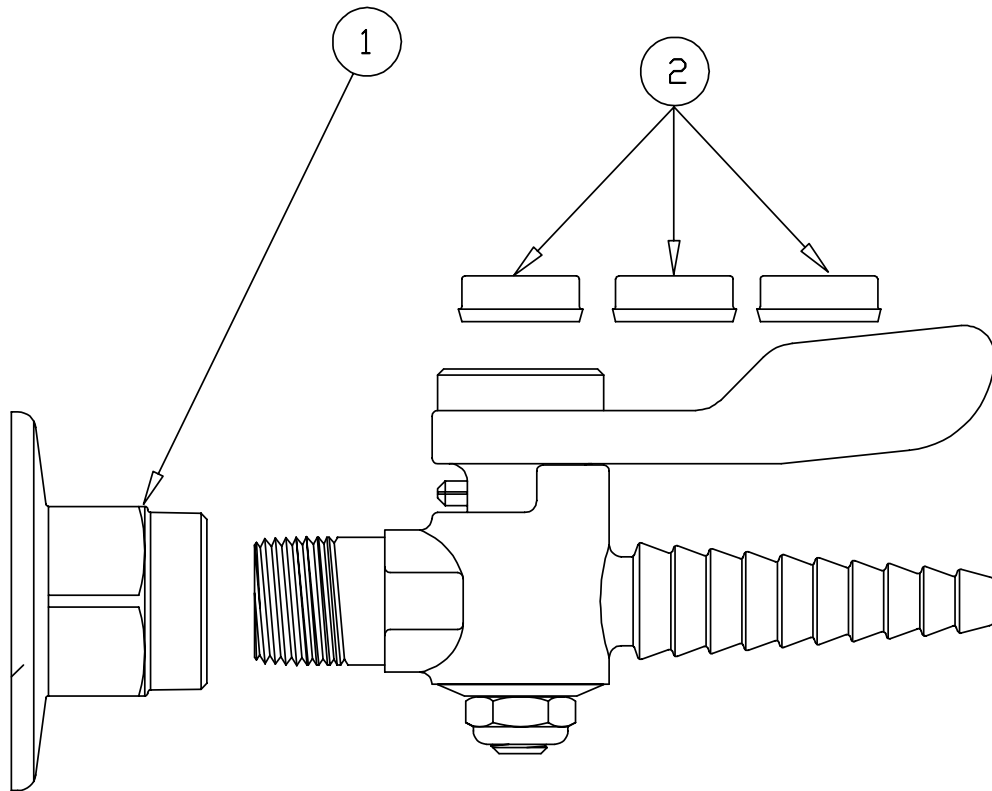

BL-4250-01

Panel Flange with Hose Cock

1	Flange	000012-40
2	Index, Snap-In, Dark Blue/Gas	001197-45
	Index, Snap-In, Yellow/Vacuum	001200-45
	Index, Snap-In, Orange/Air	001203-45

BL-4250-02

Model BL-4250-02 includes (2) hose cocks set 90 degrees apart as the top view, to the left of this note, depicts

Double Panel Flange with Hose Cocks

- | | | |
|---|-------------------------------|------------|
| 1 | Index, Snap-In, Yellow/Vacuum | 001200-45 |
| | Index, Snap-In, Orange/Air | 001203-45 |
| | Index, Snap-In, Blue/Gas | 001197-45 |
| 2 | Flange, Double Panel | BL-4250-05 |

BL-4260-01

Panel Flange with Needle Hose Cock

- 1 Index, Snap-In, Dark Blue/Gas 001197-45
- Index, Snap-In, Yellow/Vacuum 001200-45
- Index, Snap-In, Orange/Air 001203-45
- 2 Flange 000012-40

BL-4300-01, BL-4300-02

Model BL-4250-01 includes (1) straight stop with hose cock and Model BL-4250-02 includes (2) straight stops with hose cock set 180 degrees apart.

Turret with Straight Stop(s)

1	Screw, Handle	000925-45
2	Index, Snap-In, Dark Blue/Gas	001197-45
	Index, Snap-In, Yellow/Vacuum	001200-45
	Index, Snap-In, Orange/Air	001203-45
3	Handle, Lab	000059-40
4	Seat	000529-20
5	O-Ring	006574-45
6	Tip, Serrated, Straight	BL-5550-04
7	Washer	001051-45