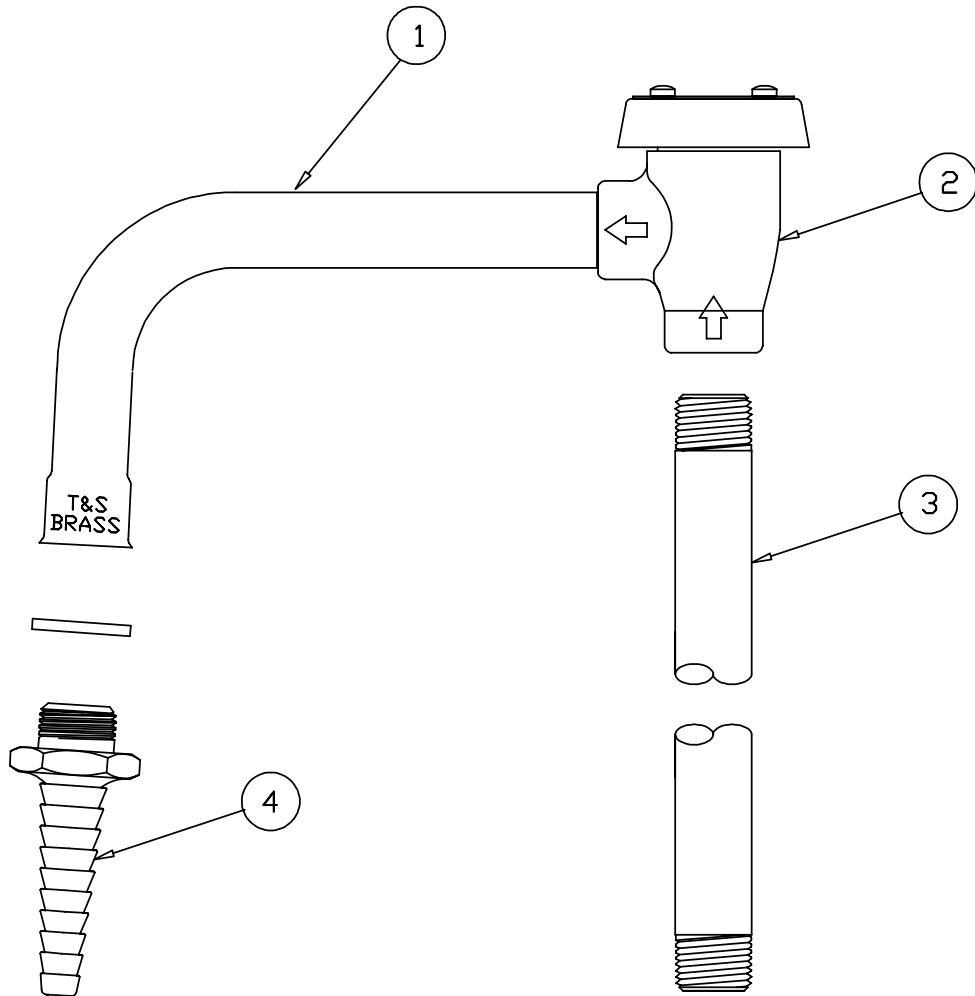

BL-4750-07

BL-5500-06

Supply Nipple Unit

- | | | |
|---|---------|-----------|
| 1 | Nipple | 000379-20 |
| 2 | Washer | 000998-45 |
| 3 | Locknut | 000969-45 |

BL-5500-07

Supply Nipple Unit

1	Nipple, Supply	000380-20
2	Washer	000998-45
3	Locknut	000969-45

BL-5500-10

Supply Nipple Unit

- | | | |
|---|----------------|-----------|
| 1 | Nipple, Supply | 000381-20 |
| 2 | Washer | 000998-45 |
| 3 | Locknut | 000969-45 |

BL-5545-01

Volume Control

- | | | |
|---|-----------------------------|-----------|
| 1 | O-Ring | 001076-45 |
| 2 | Ring, 'E'-Style, 3/8" Shaft | 012512-45 |

BL-5560-01

Rigid Vacuum Breaker Gooseneck

1	Nozzle	000387-40
2	Asm, Vacuum Breaker	B-0968
3	Nipple, 3/8" X 7"	000363-40
4	Tip, Serrated, Straight	BL-5550-04

BL-5700-01

Faucet Assembly

1	Nozzle, Gooseneck	120X	7	Asm, Spindle Eterna	005960-45
2	Tip, Serrated, Straight	BL-5550-04	8	Washer	002290-45
3	Asm, Base Faucet	007253-40	9	Locknut	000965-45
4	Screw, Handle	000925-45	10	Nut, Coupling, Spreader	000736-20
5	Index, Snap-In, Dark Green	001191-45	11	Asm, Spreader Unit	002898-40
	Index, Snap-In, Red	001194-45	12	Tailpiece	001592-20
6	Handle, Lab 4-Arm	000059-40	13	Nut	000958-20