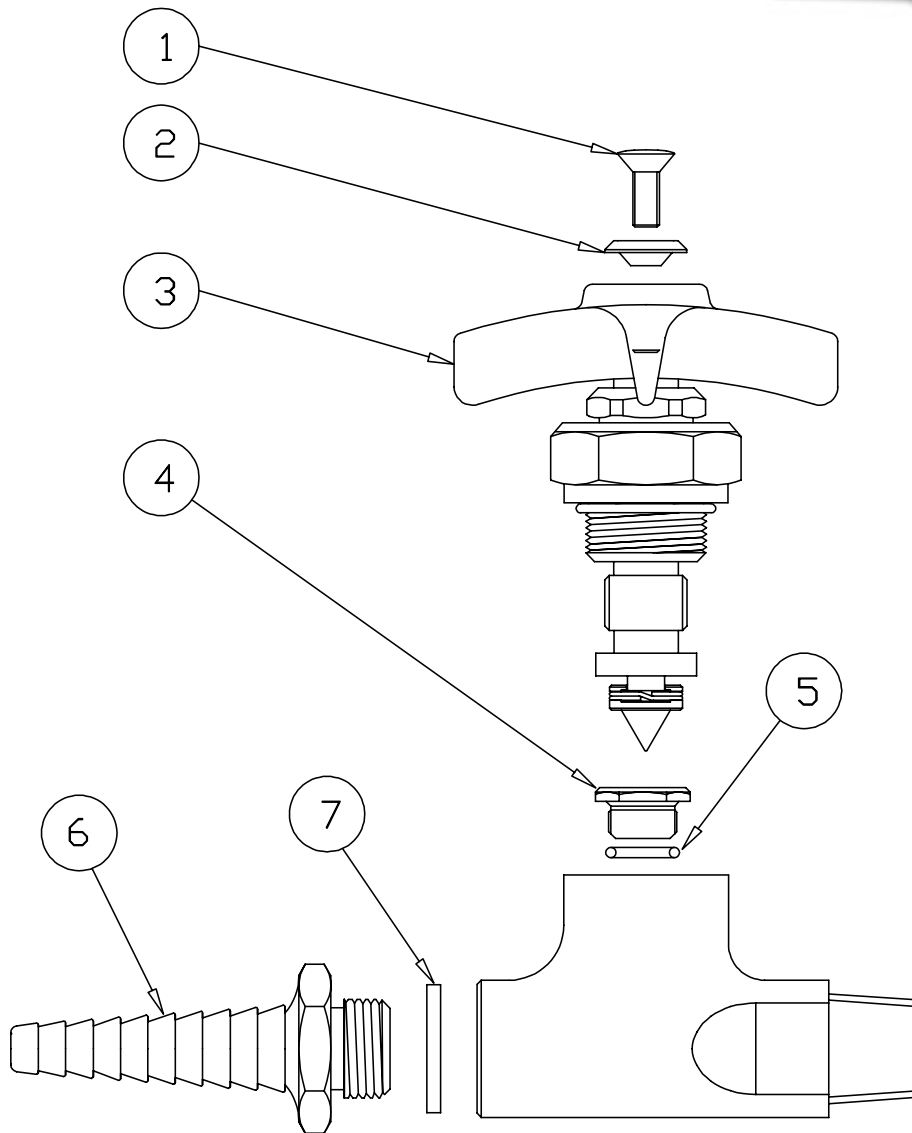

Model BL-4250-01 includes (1) straight stop with hose cock and Model BL-4250-02 includes (2) straight stops with hose cock set 180 degrees apart.

Turret with Straight Stop(s)

1	Screw, Handle	000925-45
2	Index, Snap-In, Dark Blue/Gas	001197-45
	Index, Snap-In, Yellow/Vacuum	001200-45
	Index, Snap-In, Orange/Air	001203-45
3	Handle, Lab	000059-40
4	Seat	000529-20
5	O-Ring	006574-45
6	Tip, Serrated, Straight	BL-5550-04
7	Washer	001051-45

BL-4500-01

Straight Stop

1	Screw, Handle	000925-45
2	Index, Snap-In, Dark Blue/Gas	001197-45
	Index, Snap-In, Yellow/Vacuum	001200-45
	Index, Snap-In, Orange/Air	001203-45
3	Handle, Lab	000059-40
4	Seat	000529-20
5	O-Ring	006574-45
6	Tip, Serrated, Straight	BL-5550-04

BL-4500-02

Straight Stop

1	Screw, Handle	000925-45
2	Index, Snap-In, Dark Green/Cold Water	001191-45
3	Handle, Lab, 4-Arm	000059-40
4	Asm, Spindle, Eterna - Hot	005960-40
5	Tip, Serrated, Straight	BL-5550-04
6	Washer	001051-45