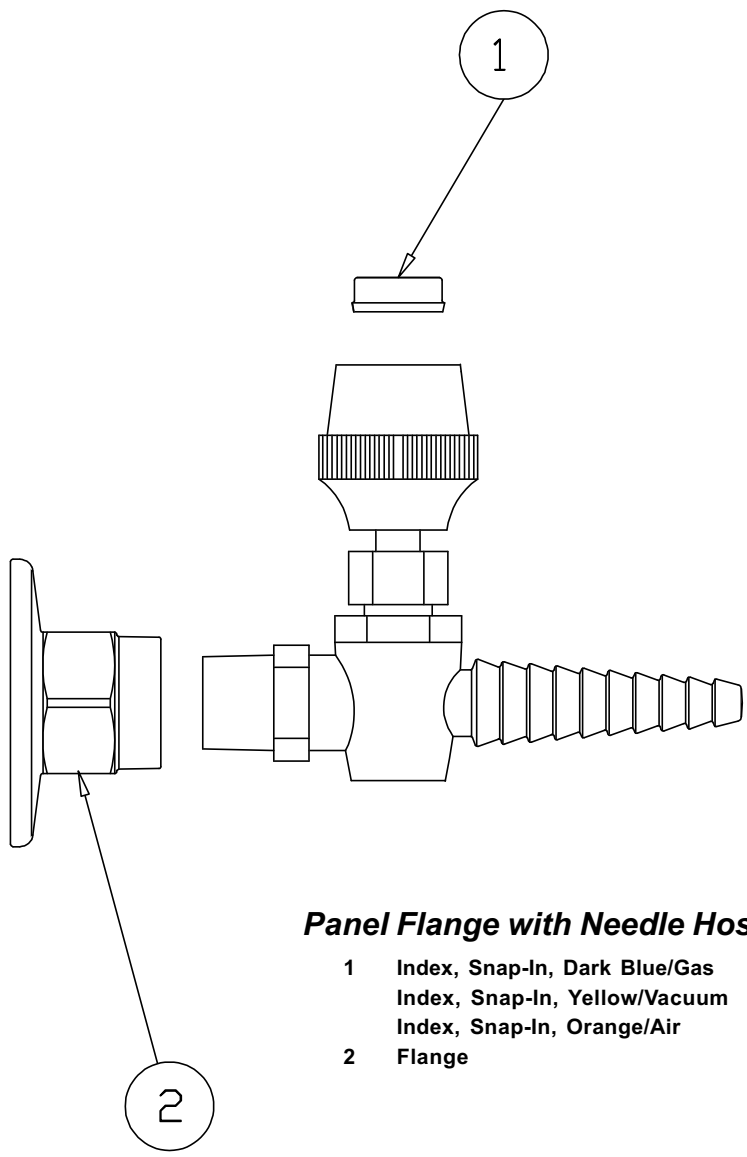

BL-4250-01

Panel Flange with Hose Cock

1	Flange	000012-40
2	Index, Snap-In, Dark Blue/Gas	001197-45
	Index, Snap-In, Yellow/Vacuum	001200-45
	Index, Snap-In, Orange/Air	001203-45

BL-4250-02

Model BL-4250-02 includes (2) hose cocks set 90 degrees apart as the top view, to the left of this note, depicts

Double Panel Flange with Hose Cocks

- | | | |
|---|-------------------------------|------------|
| 1 | Index, Snap-In, Yellow/Vacuum | 001200-45 |
| | Index, Snap-In, Orange/Air | 001203-45 |
| | Index, Snap-In, Blue/Gas | 001197-45 |
| 2 | Flange, Double Panel | BL-4250-05 |

BL-4260-01

Panel Flange with Needle Hose Cock

- 1 Index, Snap-In, Dark Blue/Gas 001197-45
- Index, Snap-In, Yellow/Vacuum 001200-45
- Index, Snap-In, Orange/Air 001203-45
- 2 Flange 000012-40

BL-4300-01, BL-4300-02

Model BL-4250-01 includes (1) straight stop with hose cock and Model BL-4250-02 includes (2) straight stops with hose cock set 180 degrees apart.

Turret with Straight Stop(s)

1	Screw, Handle	000925-45
2	Index, Snap-In, Dark Blue/Gas	001197-45
	Index, Snap-In, Yellow/Vacuum	001200-45
	Index, Snap-In, Orange/Air	001203-45
3	Handle, Lab	000059-40
4	Seat	000529-20
5	O-Ring	006574-45
6	Tip, Serrated, Straight	BL-5550-04
7	Washer	001051-45