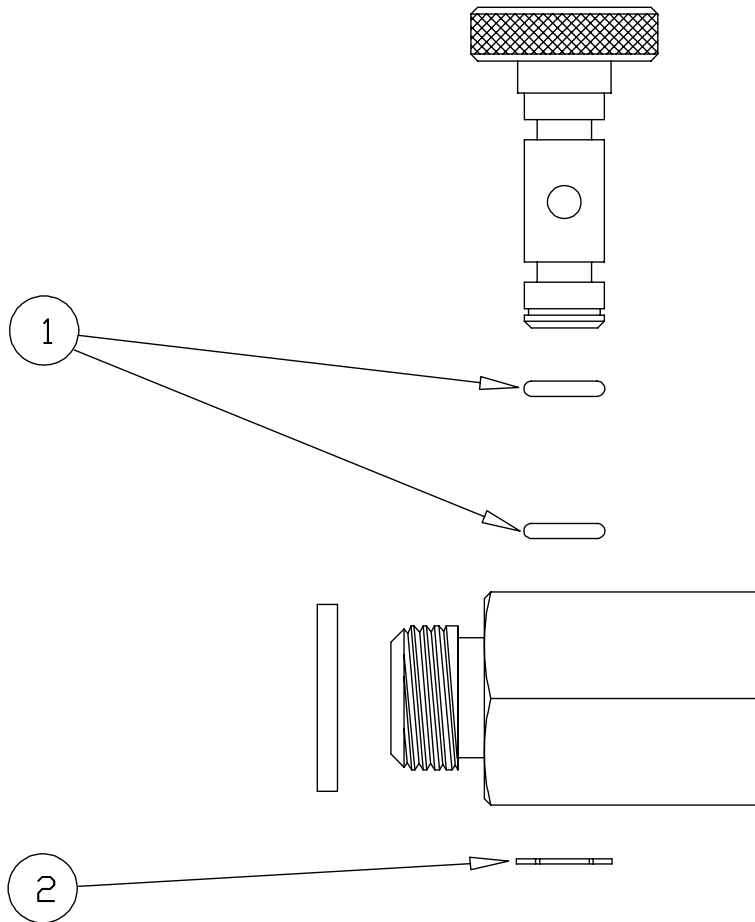

BL-4750-07

BL-5500-06

Supply Nipple Unit

- | | | |
|---|---------|-----------|
| 1 | Nipple | 000379-20 |
| 2 | Washer | 000998-45 |
| 3 | Locknut | 000969-45 |

BL-5500-07

Supply Nipple Unit

1	Nipple, Supply	000380-20
2	Washer	000998-45
3	Locknut	000969-45

BL-5500-10

Supply Nipple Unit

- | | | |
|---|----------------|-----------|
| 1 | Nipple, Supply | 000381-20 |
| 2 | Washer | 000998-45 |
| 3 | Locknut | 000969-45 |

BL-5545-01

Volume Control

- | | | |
|---|-----------------------------|-----------|
| 1 | O-Ring | 001076-45 |
| 2 | Ring, 'E'-Style, 3/8" Shaft | 012512-45 |

BL-5560-01

Rigid Vacuum Breaker Gooseneck

1	Nozzle	000387-40
2	Asm, Vacuum Breaker	B-0968
3	Nipple, 3/8" X 7"	000363-40
4	Tip, Serrated, Straight	BL-5550-04

BL-5700-01

Faucet Assembly

1	Nozzle, Gooseneck	120X	7	Asm, Spindle Eterna	005960-45
2	Tip, Serrated, Straight	BL-5550-04	8	Washer	002290-45
3	Asm, Base Faucet	007253-40	9	Locknut	000965-45
4	Screw, Handle	000925-45	10	Nut, Coupling, Spreader	000736-20
5	Index, Snap-In, Dark Green	001191-45	11	Asm, Spreader Unit	002898-40
	Index, Snap-In, Red	001194-45	12	Tailpiece	001592-20
6	Handle, Lab 4-Arm	000059-40	13	Nut	000958-20