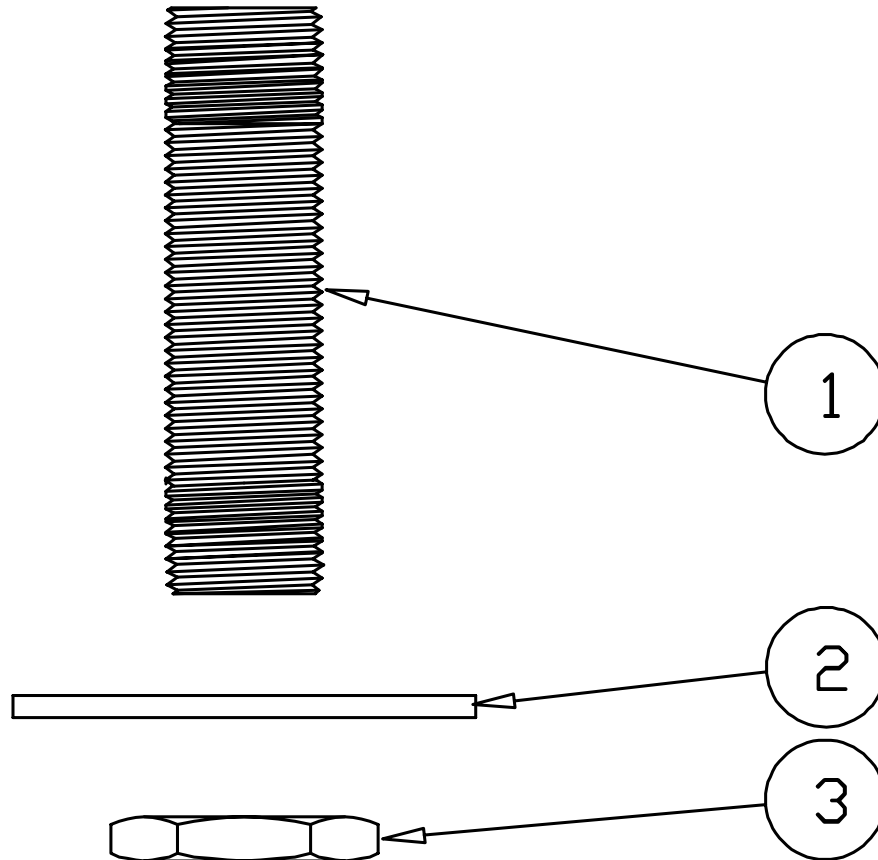

BL-4720-01

Remote Control Valve Assembly

- | | | |
|---|-------------------------------|-----------|
| 1 | Index, Snap-In, Dark Blue/Gas | 001197-45 |
| | Index, Snap-In, Yellow/Vacuum | 001200-45 |
| | Index, Snap-In, Orange/Air | 001203-45 |
| 2 | Screw, Handle | 000925-45 |
| 3 | Handle, Lab 4-Arm | 000059-40 |
| 4 | Screw, Guide Bushing | 000944-25 |
| 5 | Flange | 000062-40 |
| 6 | Set Screw | 001584-45 |
| 7 | Coupling, Remote | 000642-20 |
| 8 | Asm, Remote Valve | 002842-20 |

BL-4750-07

BL-5500-06

Supply Nipple Unit

- | | | |
|---|---------|-----------|
| 1 | Nipple | 000379-20 |
| 2 | Washer | 000998-45 |
| 3 | Locknut | 000969-45 |

BL-5500-07

Supply Nipple Unit

1	Nipple, Supply	000380-20
2	Washer	000998-45
3	Locknut	000969-45

BL-5500-10

Supply Nipple Unit

- | | | |
|---|----------------|-----------|
| 1 | Nipple, Supply | 000381-20 |
| 2 | Washer | 000998-45 |
| 3 | Locknut | 000969-45 |

BL-5545-01

Volume Control

- | | | |
|---|-----------------------------|-----------|
| 1 | O-Ring | 001076-45 |
| 2 | Ring, 'E'-Style, 3/8" Shaft | 012512-45 |