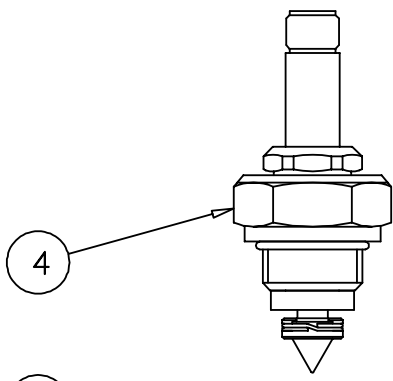

BL-4500-02

Straight Stop

1	Screw, Handle	000925-45
2	Index, Snap-In, Dark Green/Cold Water	001191-45
3	Handle, Lab, 4-Arm	000059-40
4	Asm, Spindle, Eterna - Hot	005960-40
5	Tip, Serrated, Straight	BL-5550-04
6	Washer	001051-45

BL-4520-01

Angle Stop

1	Screw, Handle	000925-45
2	Index, Snap-In, Dark Blue/Gas	001197-45
	Index, Snap-In, Yellow/Vacuum	001200-45
	Index, Snap-In, Orange/Air	001203-45
3	Handle, Lab	000059-40
4	Seat	000529-20
5	O-Ring	006574-45
6	Tip, Serrated, Straight	BL-5550-04
7	Washer	001051-45

BL-4705-03

Fume Hood Valve Assembly

- | | | |
|---|--------------------|-----------|
| 1 | Screw, Handle | 000922-45 |
| 2 | Handle, Stem Valve | 001149-20 |
| 3 | Seat | 000529-20 |
| 4 | Asm, Spindle | 005985-40 |
| 5 | Locknut, Body Top | 000959-40 |