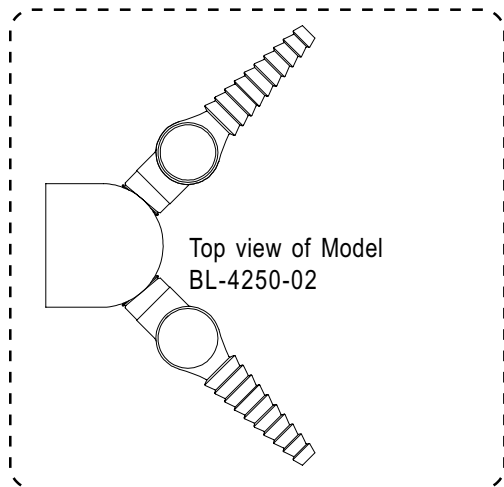

BL-4250-01

Panel Flange with Hose Cock

1	Flange	000012-40
2	Index, Snap-In, Dark Blue/Gas	001197-45
	Index, Snap-In, Yellow/Vacuum	001200-45
	Index, Snap-In, Orange/Air	001203-45

BL-4250-02

Model BL-4250-02 includes (2) hose cocks set 90 degrees apart as the top view, to the left of this note, depicts

Model BL-4250-01 includes (1) straight stop with hose cock and Model BL-4250-02 includes (2) straight stops with hose cock set 180 degrees apart.

Turret with Straight Stop(s)

1	Screw, Handle	000925-45
2	Index, Snap-In, Dark Blue/Gas	001197-45
	Index, Snap-In, Yellow/Vacuum	001200-45
	Index, Snap-In, Orange/Air	001203-45
3	Handle, Lab	000059-40
4	Seat	000529-20
5	O-Ring	006574-45
6	Tip, Serrated, Straight	BL-5550-04
7	Washer	001051-45