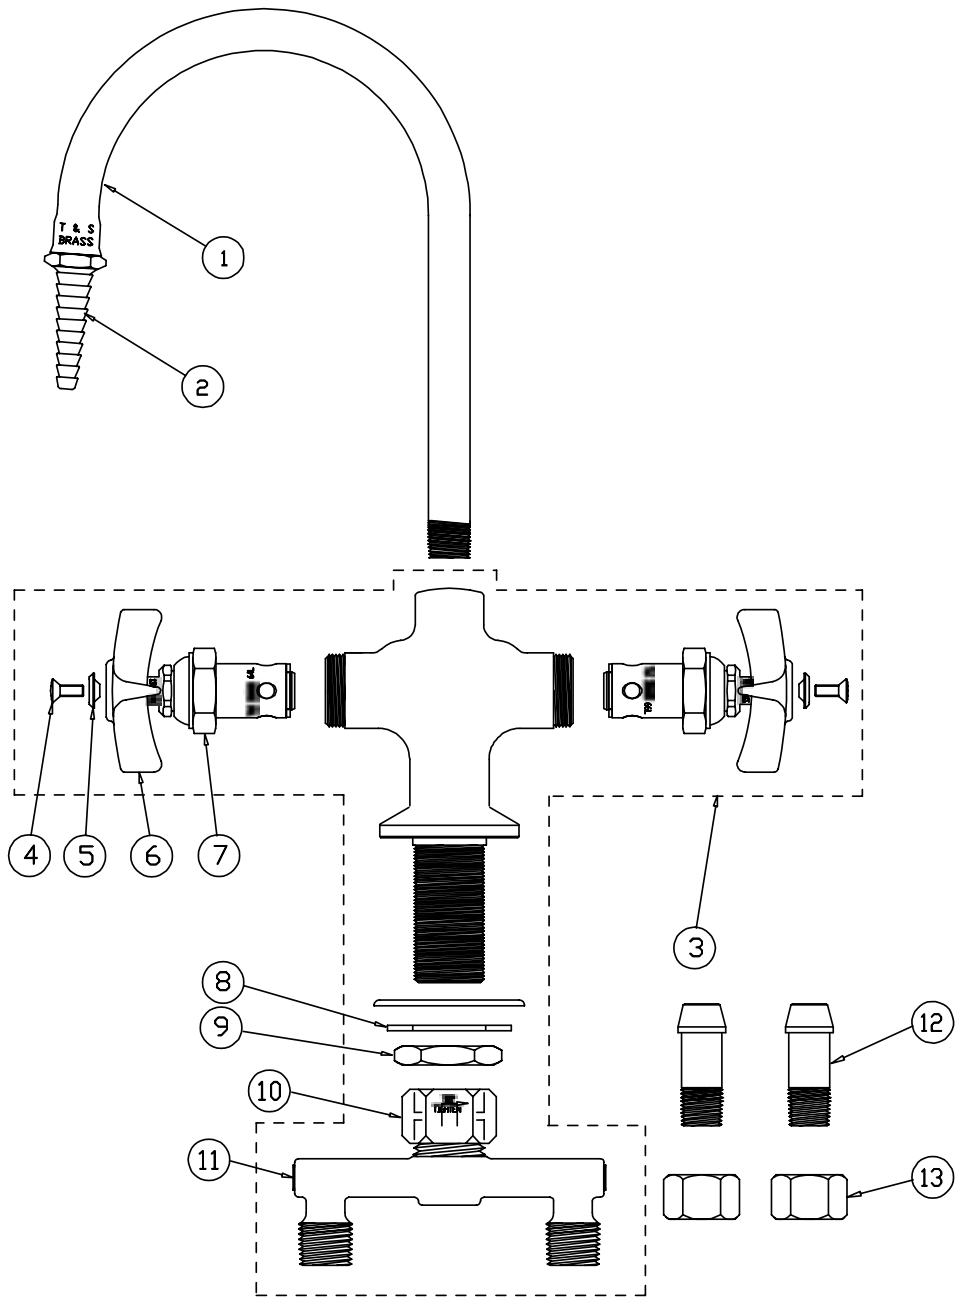

BL-4750-07

BL-5500-06

Supply Nipple Unit

- | | | |
|---|---------|-----------|
| 1 | Nipple | 000379-20 |
| 2 | Washer | 000998-45 |
| 3 | Locknut | 000969-45 |

BL-5500-07

Supply Nipple Unit

1	Nipple, Supply	000380-20
2	Washer	000998-45
3	Locknut	000969-45

BL-5500-10

Supply Nipple Unit

- | | | |
|---|----------------|-----------|
| 1 | Nipple, Supply | 000381-20 |
| 2 | Washer | 000998-45 |
| 3 | Locknut | 000969-45 |

BL-5545-01

Volume Control

- | | | |
|---|-----------------------------|-----------|
| 1 | O-Ring | 001076-45 |
| 2 | Ring, 'E'-Style, 3/8" Shaft | 012512-45 |

BL-5560-01

Rigid Vacuum Breaker Gooseneck

1	Nozzle	000387-40
2	Asm, Vacuum Breaker	B-0968
3	Nipple, 3/8" X 7"	000363-40
4	Tip, Serrated, Straight	BL-5550-04

BL-5700-01

Faucet Assembly

1	Nozzle, Gooseneck	120X	7	Asm, Spindle Eterna	005960-45
2	Tip, Serrated, Straight	BL-5550-04	8	Washer	002290-45
3	Asm, Base Faucet	007253-40	9	Locknut	000965-45
4	Screw, Handle	000925-45	10	Nut, Coupling, Spreader	000736-20
5	Index, Snap-In, Dark Green	001191-45	11	Asm, Spreader Unit	002898-40
	Index, Snap-In, Red	001194-45	12	Tailpiece	001592-20
6	Handle, Lab 4-Arm	000059-40	13	Nut	000958-20