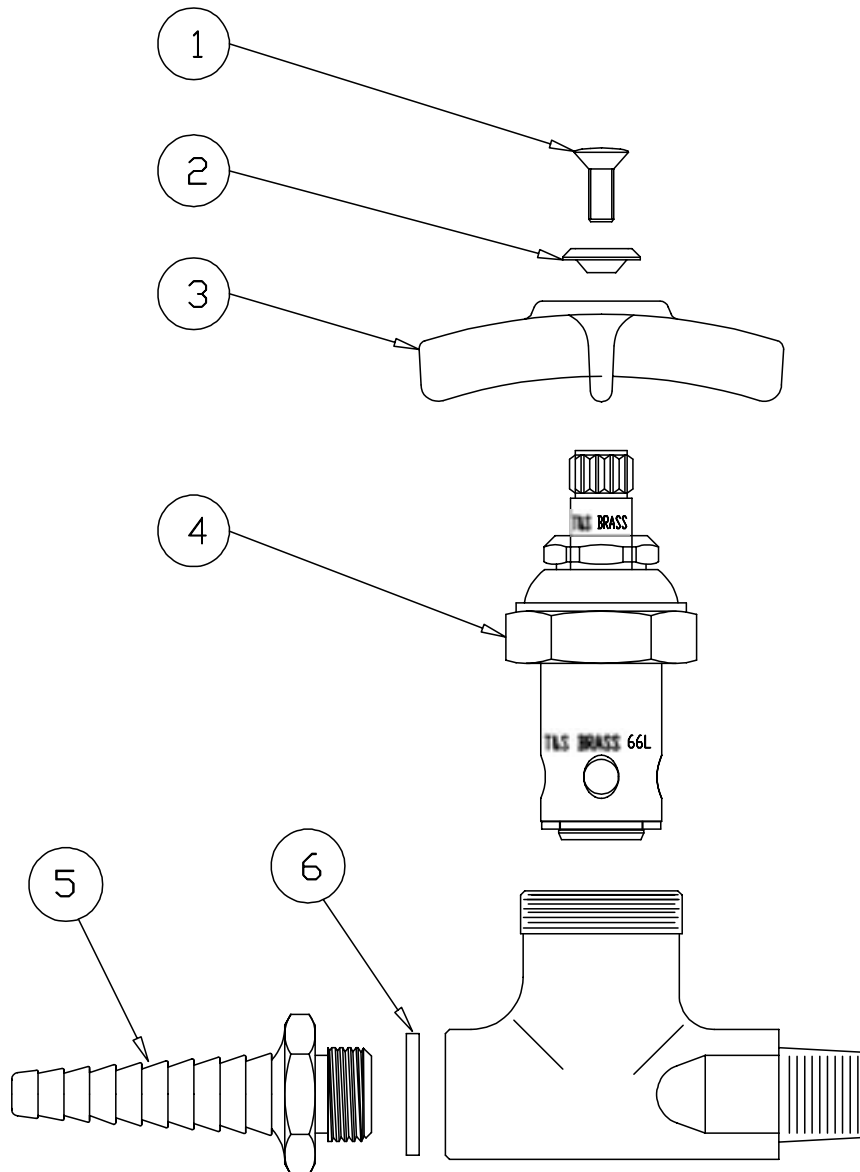

# BL-4500-02

## ***Straight Stop***

1	Screw, Handle	000925-45
2	Index, Snap-In, Dark Green/Cold Water	001191-45
3	Handle, Lab, 4-Arm	000059-40
4	Asm, Spindle, Eterna - Hot	005960-40
5	Tip, Serrated, Straight	BL-5550-04
6	Washer	001051-45