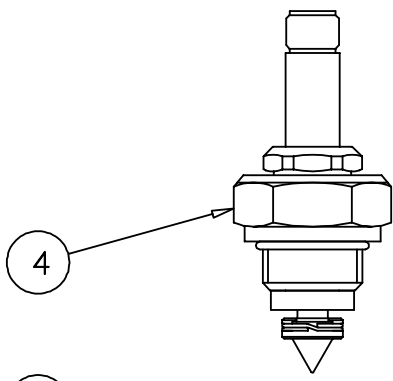

BL-4705-03

Fume Hood Valve Assembly

- | | | |
|---|--------------------|-----------|
| 1 | Screw, Handle | 000922-45 |
| 2 | Handle, Stem Valve | 001149-20 |
| 3 | Seat | 000529-20 |
| 4 | Asm, Spindle | 005985-40 |
| 5 | Locknut, Body Top | 000959-40 |