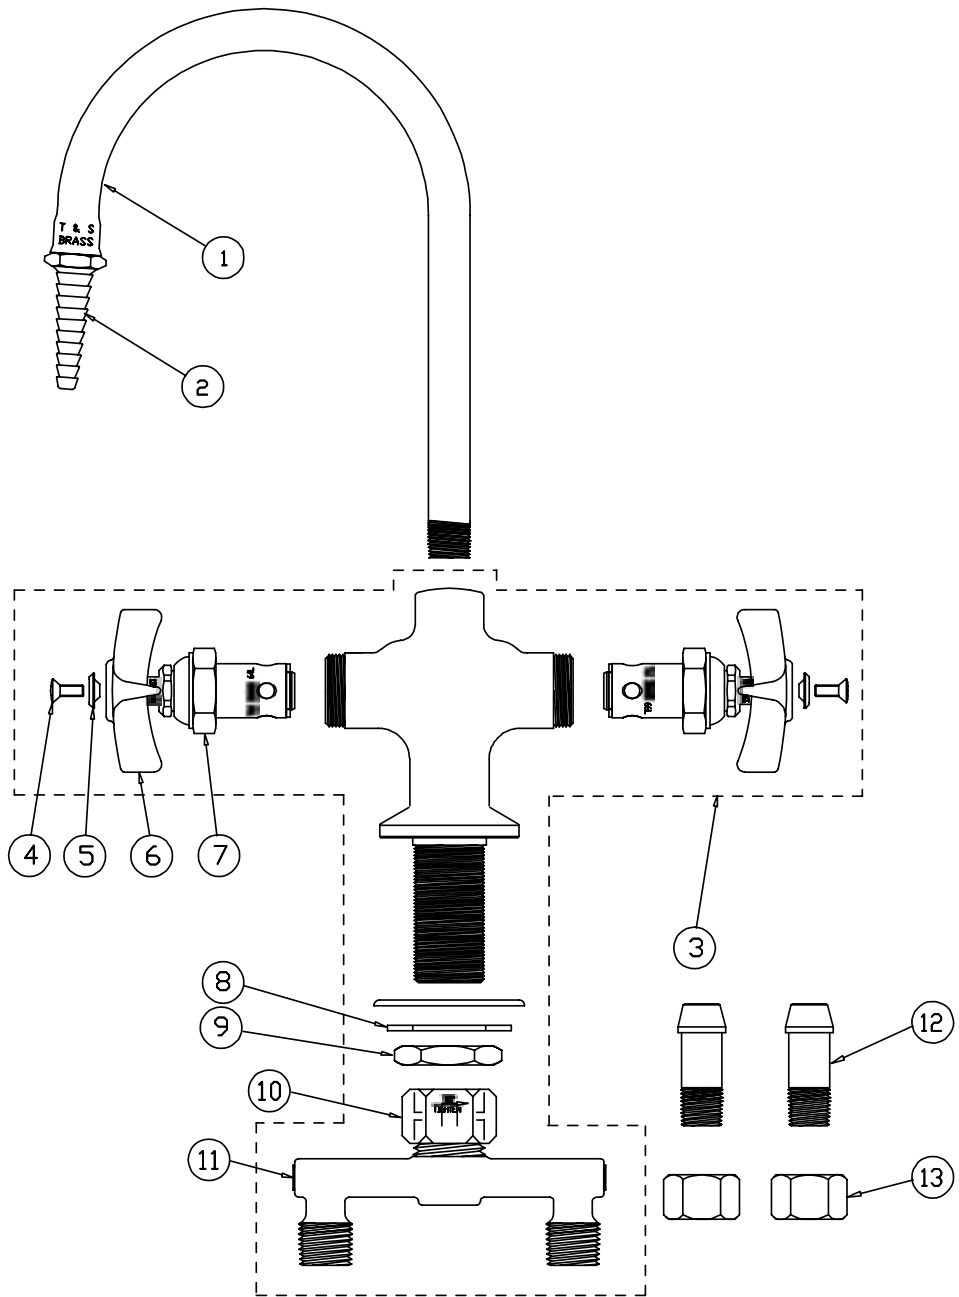

BL-5700-01

Faucet Assembly

1	Nozzle, Gooseneck	120X	7	Asm, Spindle Eterna	005960-45
2	Tip, Serrated, Straight	BL-5550-04	8	Washer	002290-45
3	Asm, Base Faucet	007253-40	9	Locknut	000965-45
4	Screw, Handle	000925-45	10	Nut, Coupling, Spreader	000736-20
5	Index, Snap-In, Dark Green	001191-45	11	Asm, Spreader Unit	002898-40
	Index, Snap-In, Red	001194-45	12	Tailpiece	001592-20
6	Handle, Lab 4-Arm	000059-40	13	Nut	000958-20