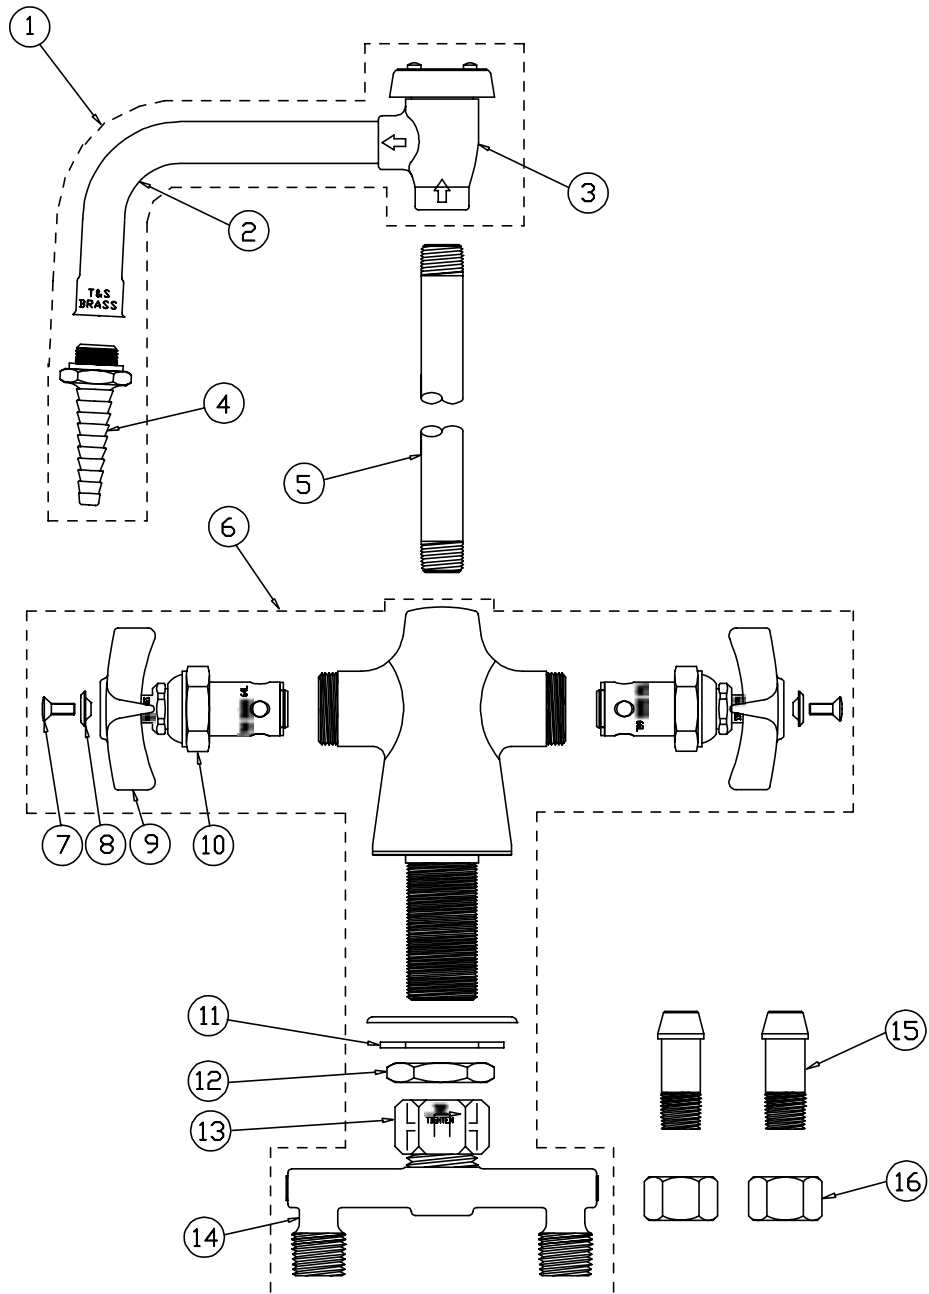

BL-5704-08

Faucet Assembly

1	Asm, Nozzle, Vacuum Breaker	007283-40	9	Handle, Lab 4-Arm	000059-40
2	Nozzle	000387-40	10	Asm, Spindle Eterna - Hot	005960-40
3	Asm, Vacuum Breaker	B-0968	11	Washer	002290-45
4	Tip, Serrated, Straight	BL-5550-04	12	Locknut, Shank	000964-45
5	Nipple, 3/8" x 7"	000363-40	13	Nut, Coupling, Spreader	000736-20
6	Asm, Base Faucet	007255-40	14	Asm, Spreader Unit	002898-40
7	Screw, Handle	000925-45	15	Tailpiece	001592-20
8	Index, Snap-In, Dark Green	001191-45	16	Nut	000958-20