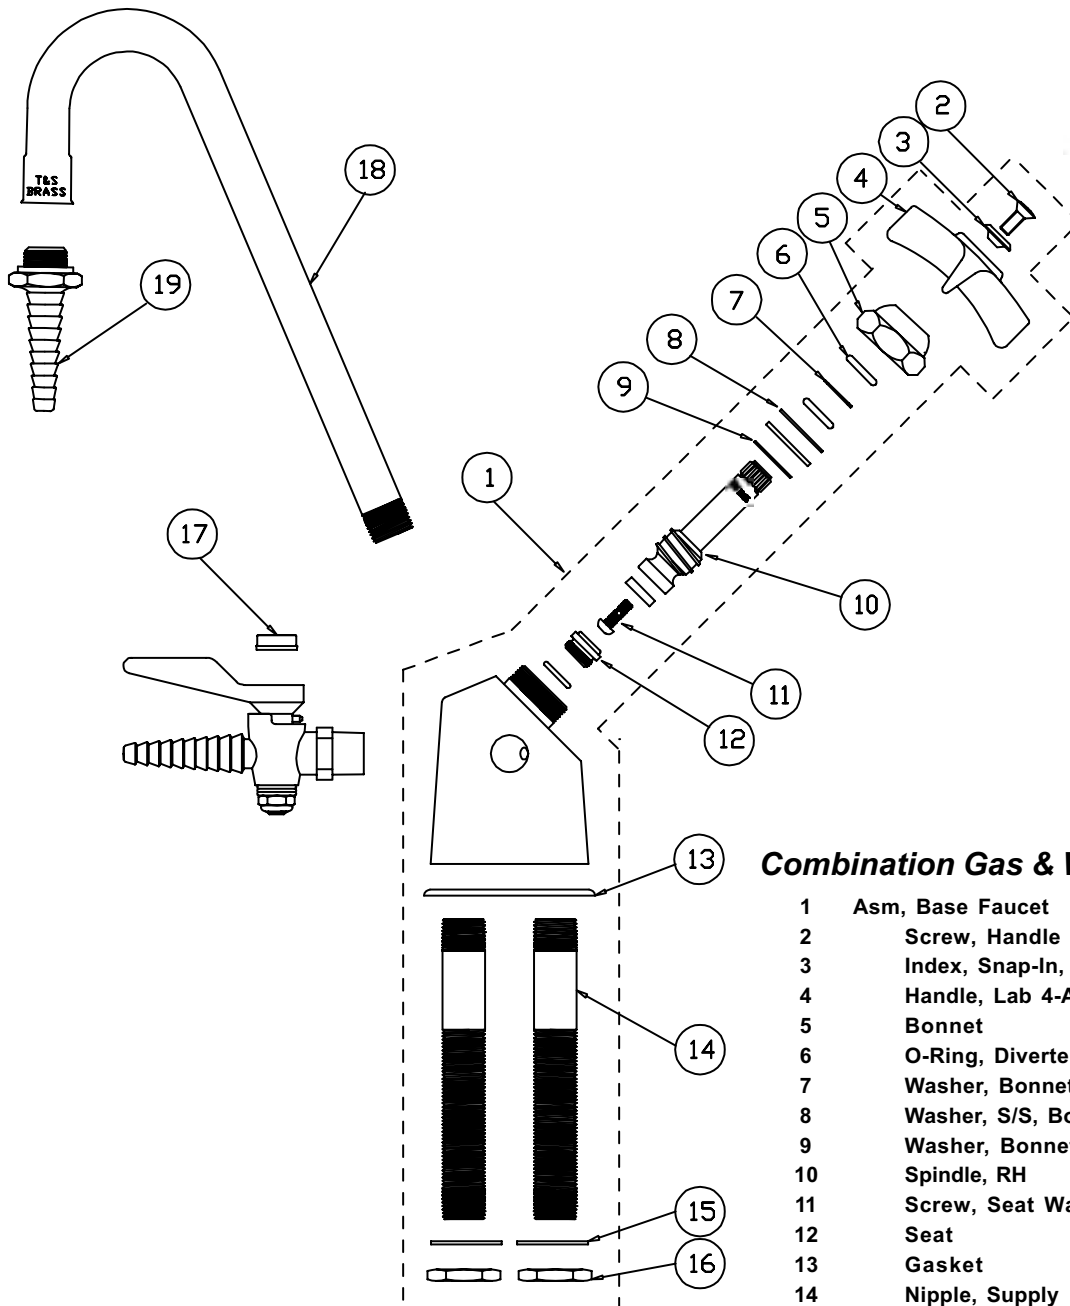

BL-6000-02

Combination Gas & Water Faucet Assembly

1	Asm, Base Faucet	007277-40
2	Screw, Handle	000925-45
3	Index, Snap-In, Dark Green	001191-45
4	Handle, Lab 4-Arm	000059-40
5	Bonnet	009749-25
6	O-Ring, Diverter Stem	001075-45
7	Washer, Bonnet Style	009752-45
8	Washer, S/S, Bonnet	002726-45
9	Washer, Bonnet	000986-45
10	Spindle, RH	000811-25
11	Screw, Seat Washer	000933-45
12	Seat	000763-20
13	Gasket	001160-45
14	Nipple, Supply	000381-20
15	Washer, Shank	001004-45
16	Locknut	000969-45
17	Index, Snap-In, Dark Blue/Gas	001197-45
18	Gooseneck	000392-40
19	Tip, Serrated, Straight	BL-5550-04