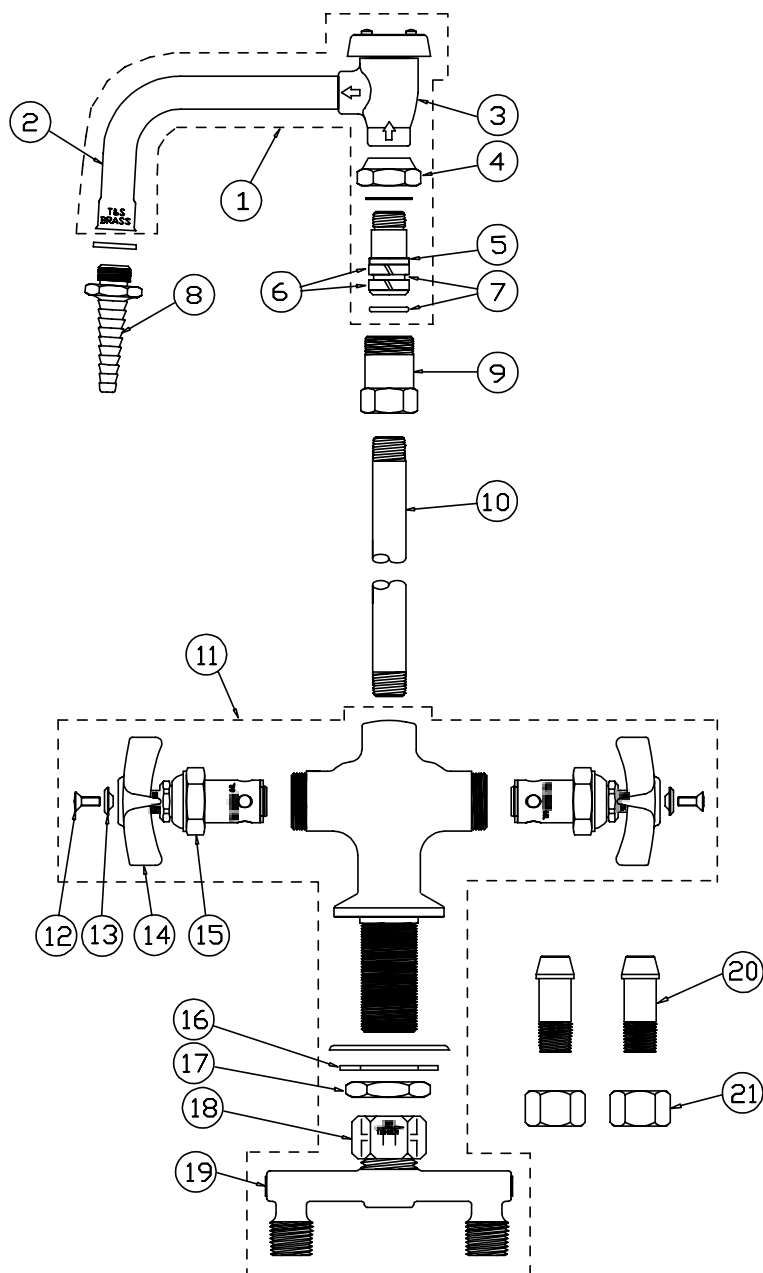

## Faucet Assembly

1	Nozzle	000387-40	8	Handle, Lab 4-Arm	000059-40
2	Asm, Vaccum Breaker	B-0968	9	Asm, Spindle Eterna	005960-45
3	Tip, Serrated, Straight	BL-5550-04	10	Washer	002290-45
4	Nipple, 3/8" x 7"	000363-40	11	Locknut	000965-45
5	Asm, Base Faucet	007253-40	12	Nut, Coupling, Spreader	000736-20
6	Screw, Handle	000925-45	13	Asm, Spreader Unit	002898-40
7	Index, Snap-In, Dark Green	001191-45	14	Tailpiece	001592-20
	Index, Snap-In, Red	001194-45	15	Nut	000958-20

## Lab Faucet with Swing Spout Assembly

1	Asm, Vacuum Breaker Nozzle	007284-40	12	Screw, Handle	000925-45
2	Nozzle	000387-40	13	Index, Snap-In, Dark Green	001191-45
3	Asm, Vacuum Breaker	B-0968		Index, Snap-In, Red	001194-45
4	Nut, Swivel Adapter	000711-40	14	Handle, Lab 4-Arm	000059-40
5	Swivel Adapter	000843-25	15	Asm, Spindle Eterna - Hot	005960-40
6	Sleeve, Swivel	011429-45	16	Washer	002290-45
7	O-Ring, Swivel	001074-45	17	Locknut, Shank	000965-45
8	Tip, Serrated, Straight	BL-5550-04	18	Nut, Coupling, Spreader	000736-20
9	Swivel, Body	000585-25	19	Asm, Spreader Unit	002898-40
10	Nipple, 3/8" x 5"	000361-40	20	Tailpiece	001592-20
11	Asm, Base Faucet	007253-40	21	Nut	000958-20

## Faucet Assembly

1	Gooseneck	120X	7	Asm, Spindle Eterna - RH/Hot	005960-40
2	Tip, Serrated, Straight	BL-5550-04	8	Washer	002290-45
3	Asm, Base Faucet	007255-40	9	Locknut, Shank	000965-45
4	Screw, Handle	000922-45	10	Nut, Coupling, Spreader	000736-20
5	Index, Button - Blue/Cold	001660-45	11	Asm, Spreader Unit	002898-40
	Index, Button - Red/Hot	001661-45	12	Tailpiece	001592-20
6	Handle, 4-Arm	000059-40	13	Nut	000958-20