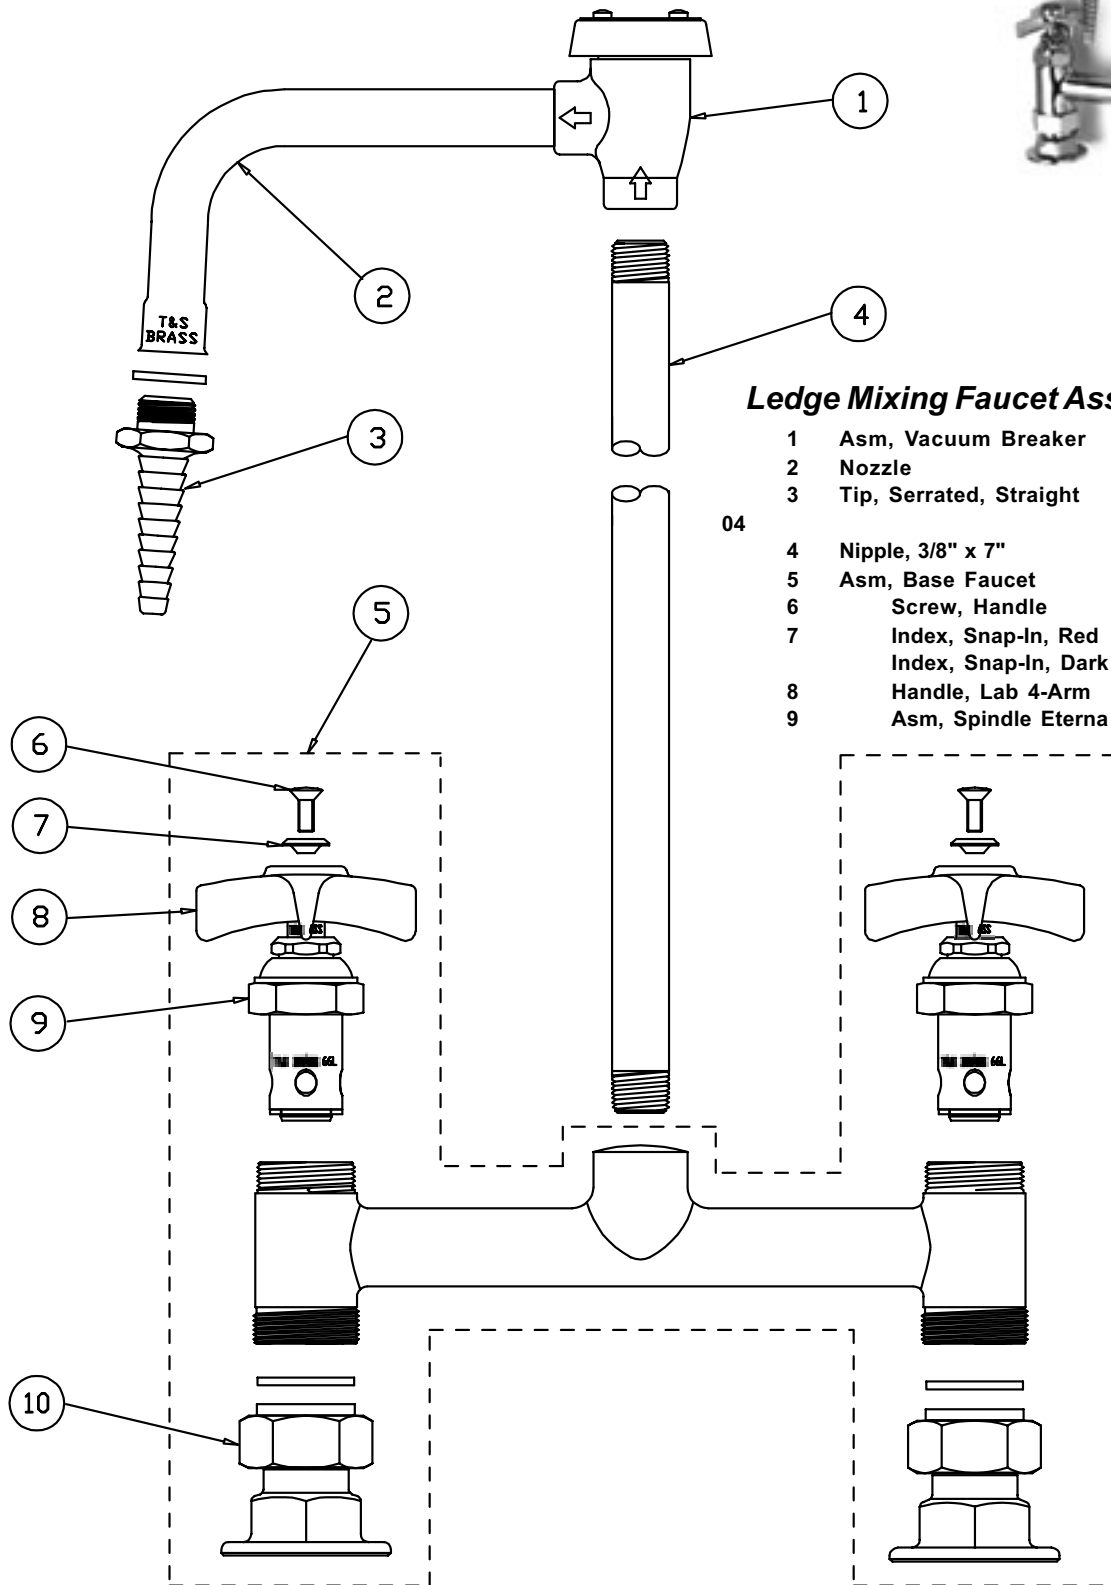

BL-5715-08

Ledge Mixing Faucet Assembly

1	Asm, Vacuum Breaker	B-0969
2	Nozzle	000387-40
3	Tip, Serrated, Straight	BL-5550-
04		
4	Nipple, 3/8" x 7"	000363-40
5	Asm, Base Faucet	007269-40
6	Screw, Handle	000925-45
7	Index, Snap-In, Red	001194-45
	Index, Snap-In, Dark Green	001191-45
8	Handle, Lab 4-Arm	000059-40
9	Asm, Spindle Eterna - Hot	005960-40