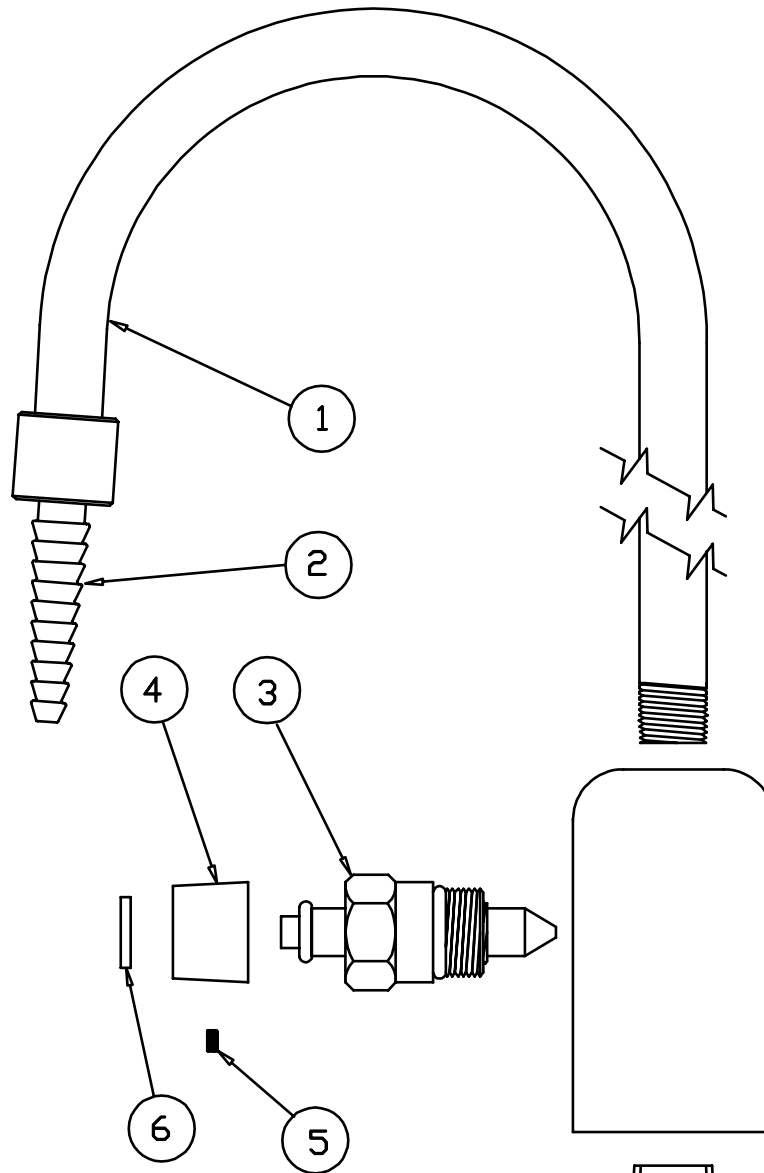

BL-9505-01