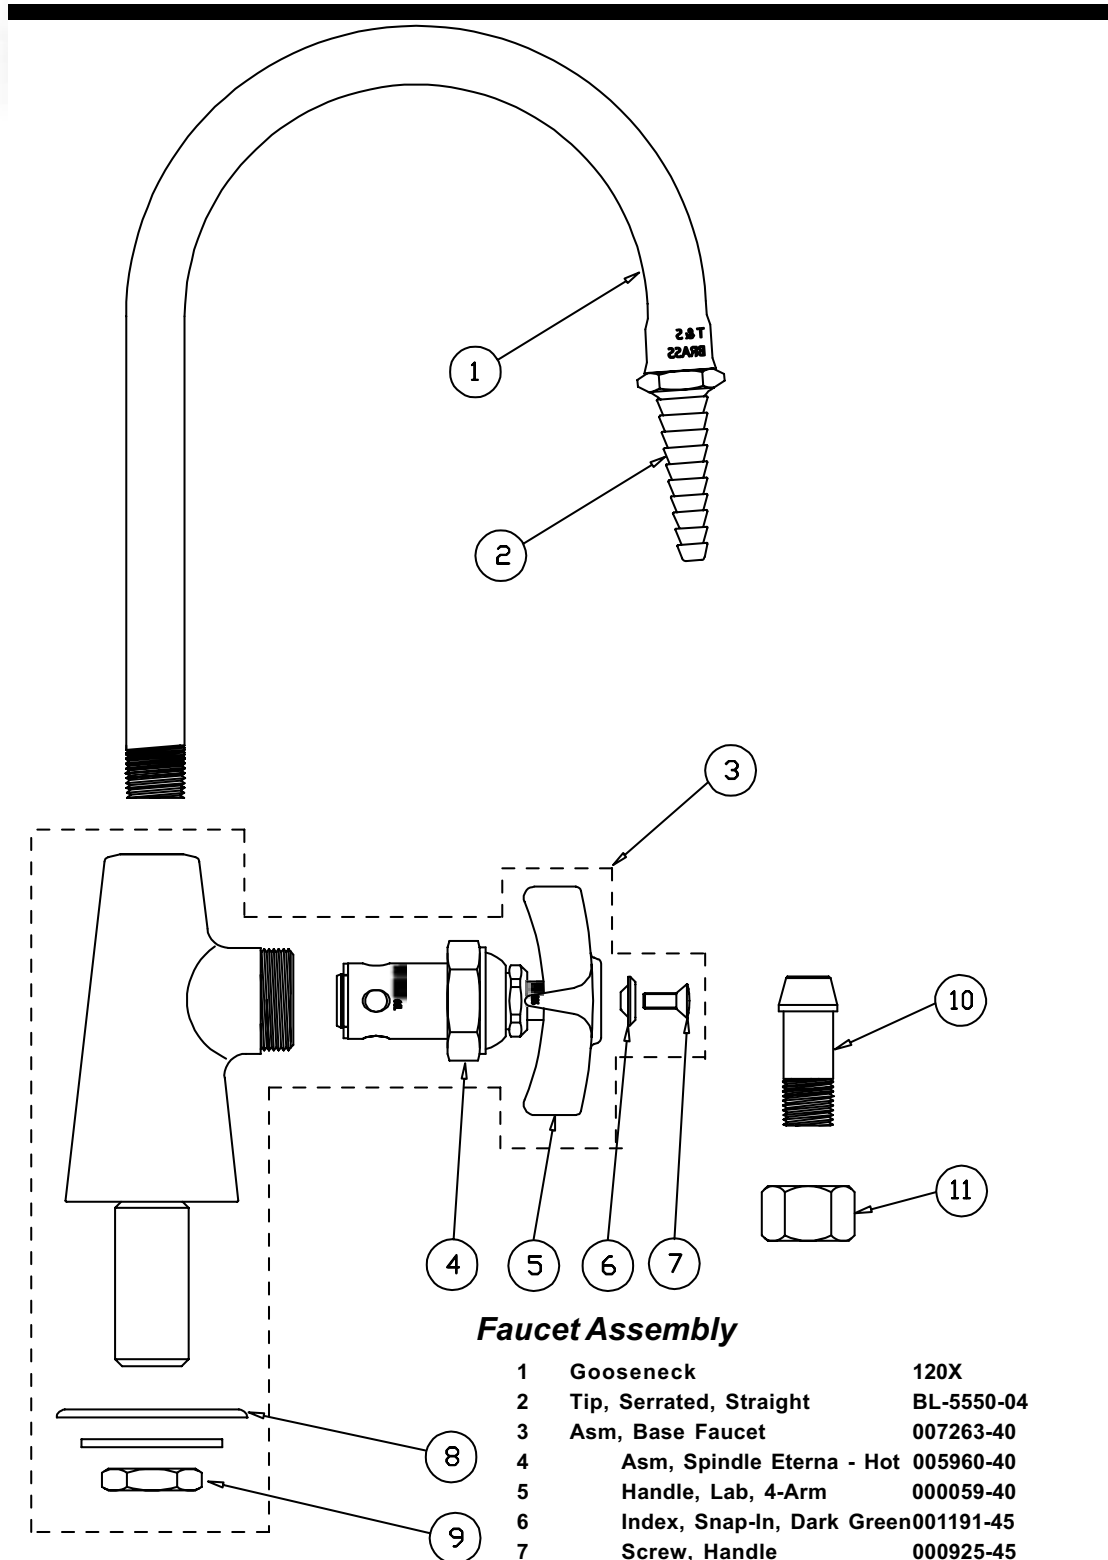

BL-5709-01

Faucet Assembly

1	Gooseneck	120X
2	Tip, Serrated, Straight	BL-5550-04
3	Asm, Base Faucet	007263-40
4	Asm, Spindle Eterna - Hot	005960-40
5	Handle, Lab, 4-Arm	000059-40
6	Index, Snap-In, Dark Green	001191-45
7	Screw, Handle	000925-45
8	Washer	002290-45
9	Locknut	002954-45
10	Tailpiece	001592-20
11	Nut	000958-20