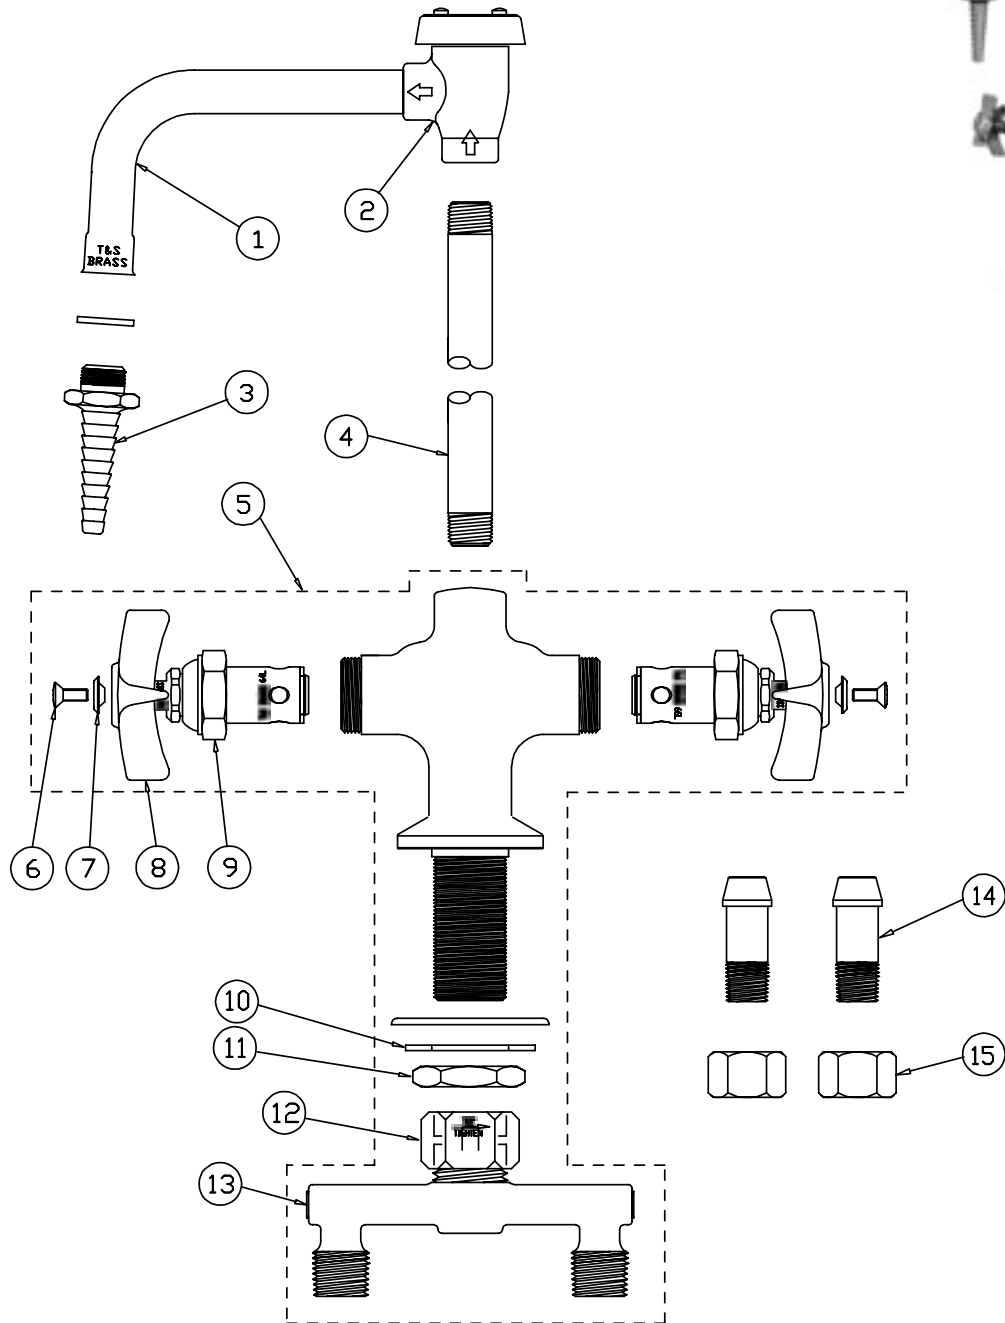

## Faucet Assembly

1	Nozzle	000387-40	8	Handle, Lab 4-Arm	000059-40
2	Asm, Vaccum Breaker	B-0968	9	Asm, Spindle Eterna	005960-45
3	Tip, Serrated, Straight	BL-5550-04	10	Washer	002290-45
4	Nipple, 3/8" x 7"	000363-40	11	Locknut	000965-45
5	Asm, Base Faucet	007253-40	12	Nut, Coupling, Spreader	000736-20
6	Screw, Handle	000925-45	13	Asm, Spreader Unit	002898-40
7	Index, Snap-In, Dark Green	001191-45	14	Tailpiece	001592-20
	Index, Snap-In, Red	001194-45	15	Nut	000958-20

## Lab Faucet with Swing Spout Assembly

1	Asm, Vacuum Breaker Nozzle	007284-40	12	Screw, Handle	000925-45
2	Nozzle	000387-40	13	Index, Snap-In, Dark Green	001191-45
3	Asm, Vacuum Breaker	B-0968		Index, Snap-In, Red	001194-45
4	Nut, Swivel Adapter	000711-40	14	Handle, Lab 4-Arm	000059-40
5	Swivel Adapter	000843-25	15	Asm, Spindle Eterna - Hot	005960-40
6	Sleeve, Swivel	011429-45	16	Washer	002290-45
7	O-Ring, Swivel	001074-45	17	Locknut, Shank	000965-45
8	Tip, Serrated, Straight	BL-5550-04	18	Nut, Coupling, Spreader	000736-20
9	Swivel, Body	000585-25	19	Asm, Spreader Unit	002898-40
10	Nipple, 3/8" x 5"	000361-40	20	Tailpiece	001592-20
11	Asm, Base Faucet	007253-40	21	Nut	000958-20

## Faucet Assembly

1	Gooseneck	120X	7	Asm, Spindle Eterna - RH/Hot	005960-40
2	Tip, Serrated, Straight	BL-5550-04	8	Washer	002290-45
3	Asm, Base Faucet	007255-40	9	Locknut, Shank	000965-45
4	Screw, Handle	000922-45	10	Nut, Coupling, Spreader	000736-20
5	Index, Button - Blue/Cold	001660-45	11	Asm, Spreader Unit	002898-40
	Index, Button - Red/Hot	001661-45	12	Tailpiece	001592-20
6	Handle, 4-Arm	000059-40	13	Nut	000958-20

## *Flush Plate Assembly*

1	Washer	002290-45
2	Locknut	000965-45