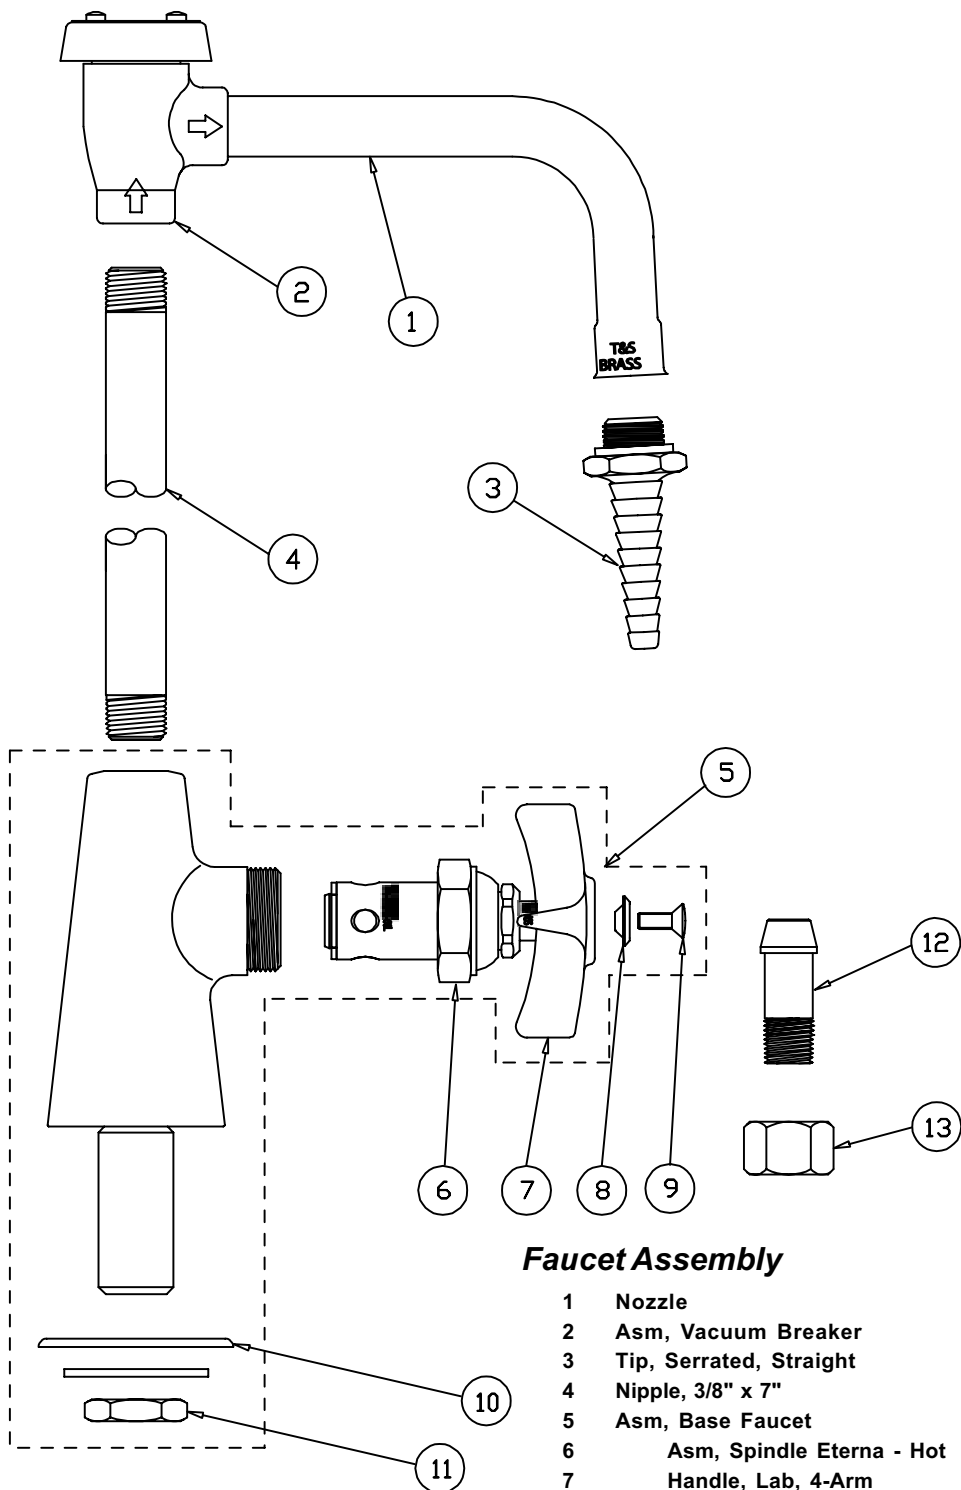

BL-5709-08

Faucet Assembly

1	Nozzle	000387-40
2	Asm, Vacuum Breaker	B-0968
3	Tip, Serrated, Straight	BL-5550-04
4	Nipple, 3/8" x 7"	000363-40
5	Asm, Base Faucet	007263-40
6	Asm, Spindle Eterna - Hot	005960-40
7	Handle, Lab, 4-Arm	000059-40
8	Index, Snap-In, Dark Green	001191-45
9	Screw, Handle	000925-45
10	Washer	002290-45
11	Locknut	002954-45
12	Tailpiece	001592-20
13	Nut	000958-20