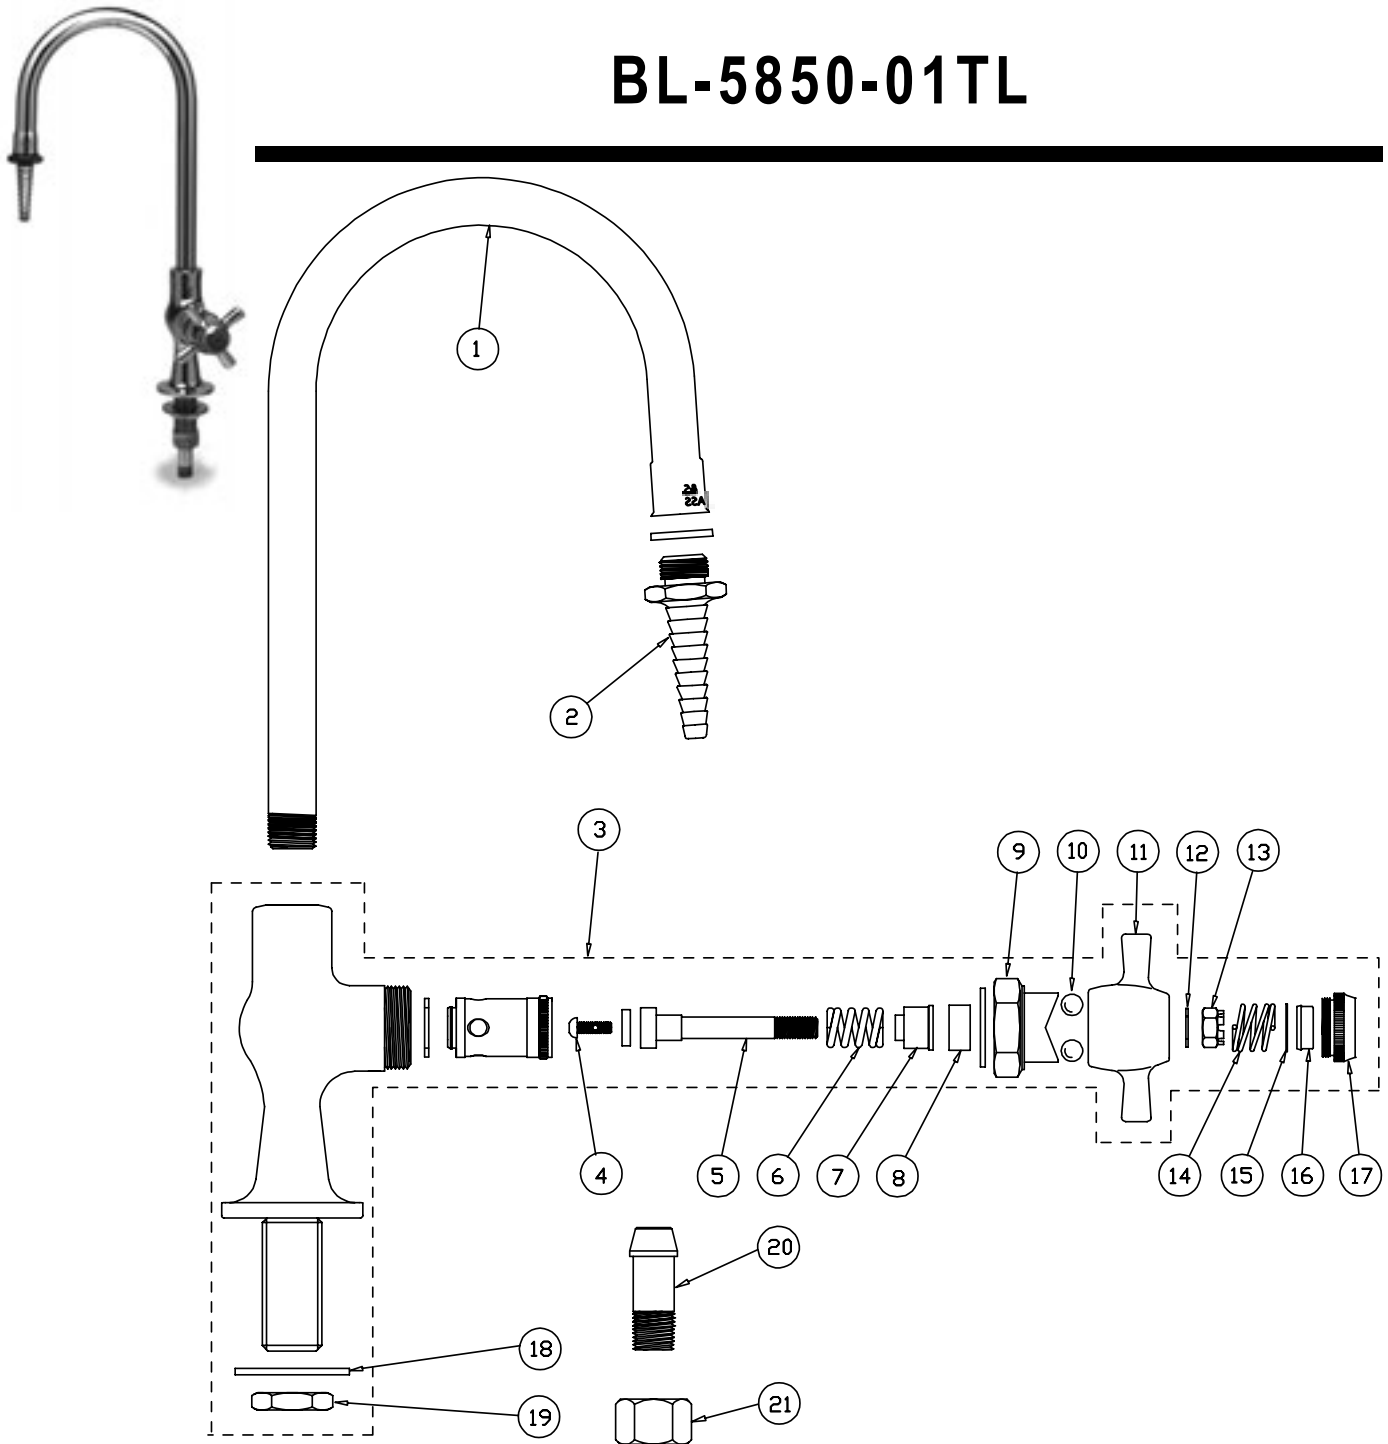

## Faucet Assembly

1	Nozzle	000387-40	8	Handle, Lab 4-Arm	000059-40
2	Asm, Vaccum Breaker	B-0968	9	Asm, Spindle Eterna	005960-45
3	Tip, Serrated, Straight	BL-5550-04	10	Washer	002290-45
4	Nipple, 3/8" x 7"	000363-40	11	Locknut	000965-45
5	Asm, Base Faucet	007253-40	12	Nut, Coupling, Spreader	000736-20
6	Screw, Handle	000925-45	13	Asm, Spreader Unit	002898-40
7	Index, Snap-In, Dark Green	001191-45	14	Tailpiece	001592-20
	Index, Snap-In, Red	001194-45	15	Nut	000958-20

## Faucet Assembly

1	Nozzle	000387-40
2	Asm, Vacuum Breaker	B-0968
3	Tip, Serrated, Straight	BL-5550-04
4	Nipple, 3/8" x 7"	000363-40
5	Asm, Base Faucet	007263-40
6	Asm, Spindle Eterna - Hot	005960-40
7	Handle, Lab, 4-Arm	000059-40
8	Index, Snap-In, Dark Green	001191-45
9	Screw, Handle	000925-45
10	Washer	002290-45
11	Locknut	002954-45
12	Tailpiece	001592-20
13	Nut	000958-20

## Tin Lined Faucet Assembly

1	Nozzle, Gooseneck	120X	12	Washer, Handle	000100-45
2	Tip, Serrated, Straight	BL-5550-04	13	Nut	000953-45
3	Asm, Base Faucet	001547-40	14	Spring, Handle	000902-45
4	Screw, Seat	000933-45	15	Disc, Handle	001013-45
5	Stem, Insert	000841-20	16	Index, Snap-In, White	001206-45
6	Spring, Bonnet	000901-45	17	Index, Ring, Handle	000674-20
7	Insert, Packaging	000740-20	18	Washer	000999-45
8	Stem, Packaging	001101-45	19	Locknut	002954-45
9	Insert, Bonnet	000606-40	20	Tailpiece	001592-20
10	Ball Bearing	001408-45	21	Nut	000958-20
11	Handle, 4-Arm, Brass	000015-40			