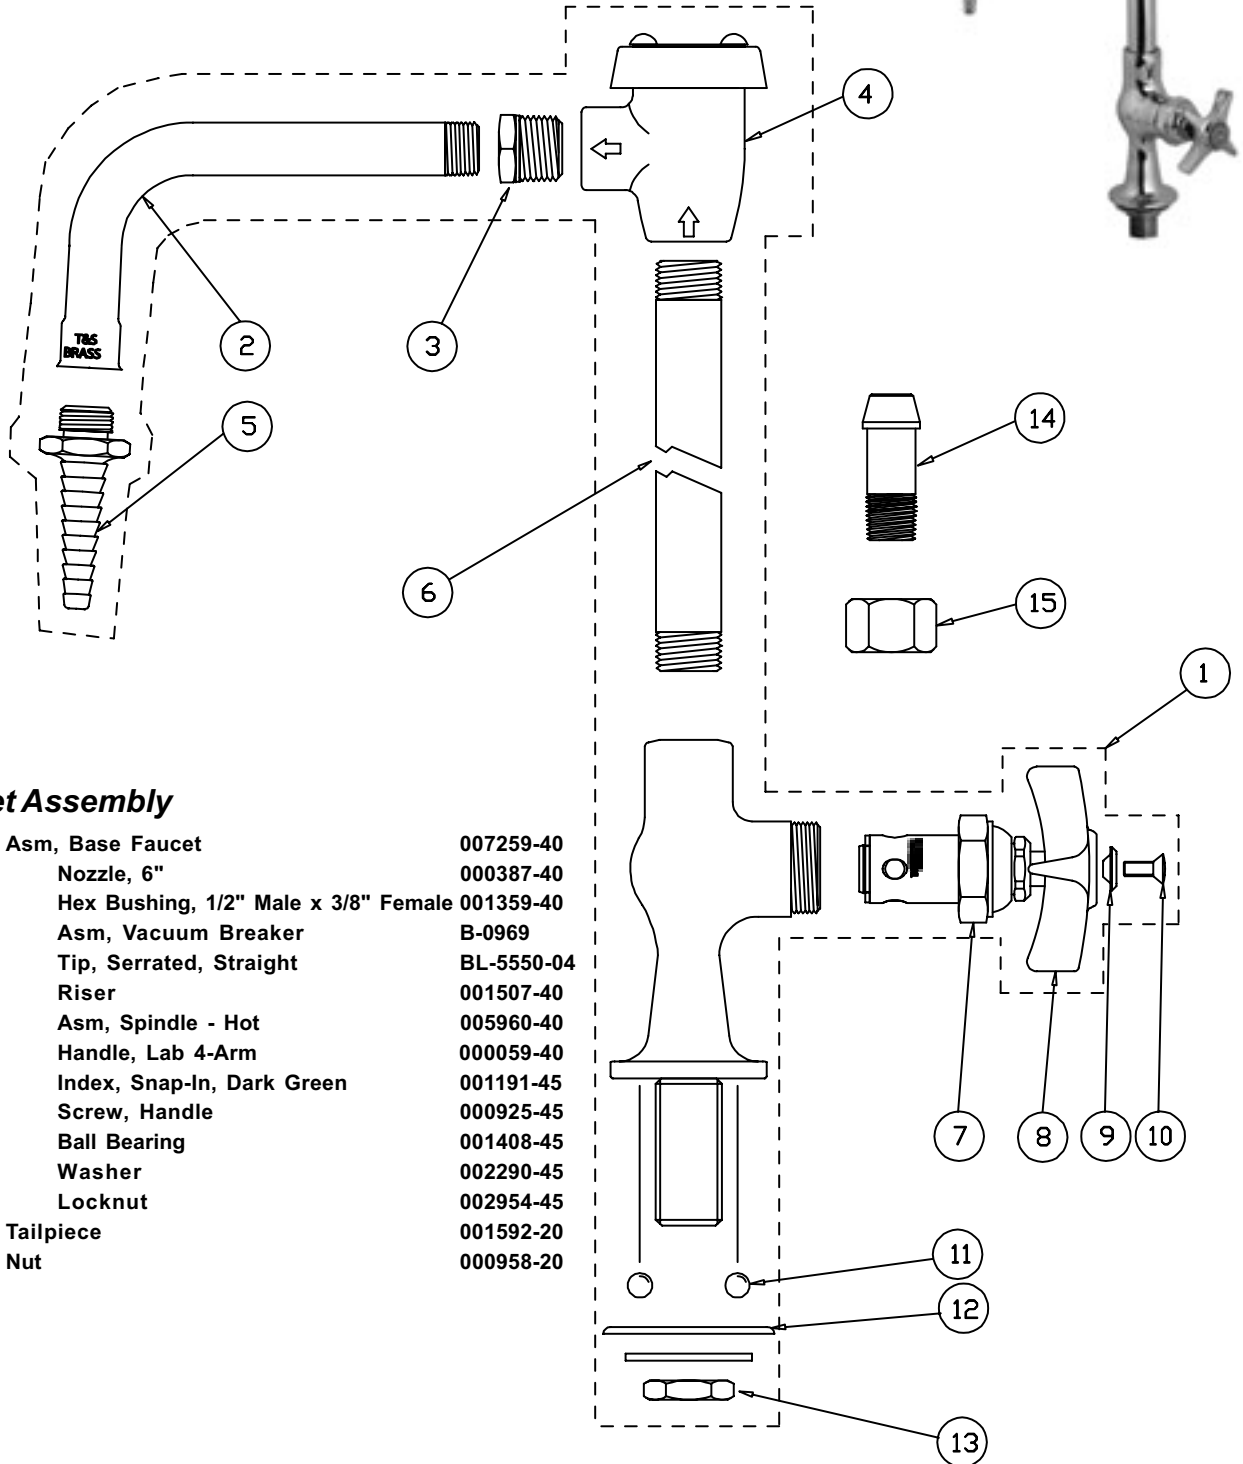

BL-5707-01

Faucet Assembly

1	Asm, Base Faucet	007259-40
2	Nozzle, 6"	000387-40
3	Hex Bushing, 1/2" Male x 3/8" Female	001359-40
4	Asm, Vacuum Breaker	B-0969
5	Tip, Serrated, Straight	BL-5550-04
6	Riser	001507-40
7	Asm, Spindle - Hot	005960-40
8	Handle, Lab 4-Arm	000059-40
9	Index, Snap-In, Dark Green	001191-45
10	Screw, Handle	000925-45
11	Ball Bearing	001408-45
12	Washer	002290-45
13	Locknut	002954-45
14	Tailpiece	001592-20
15	Nut	000958-20