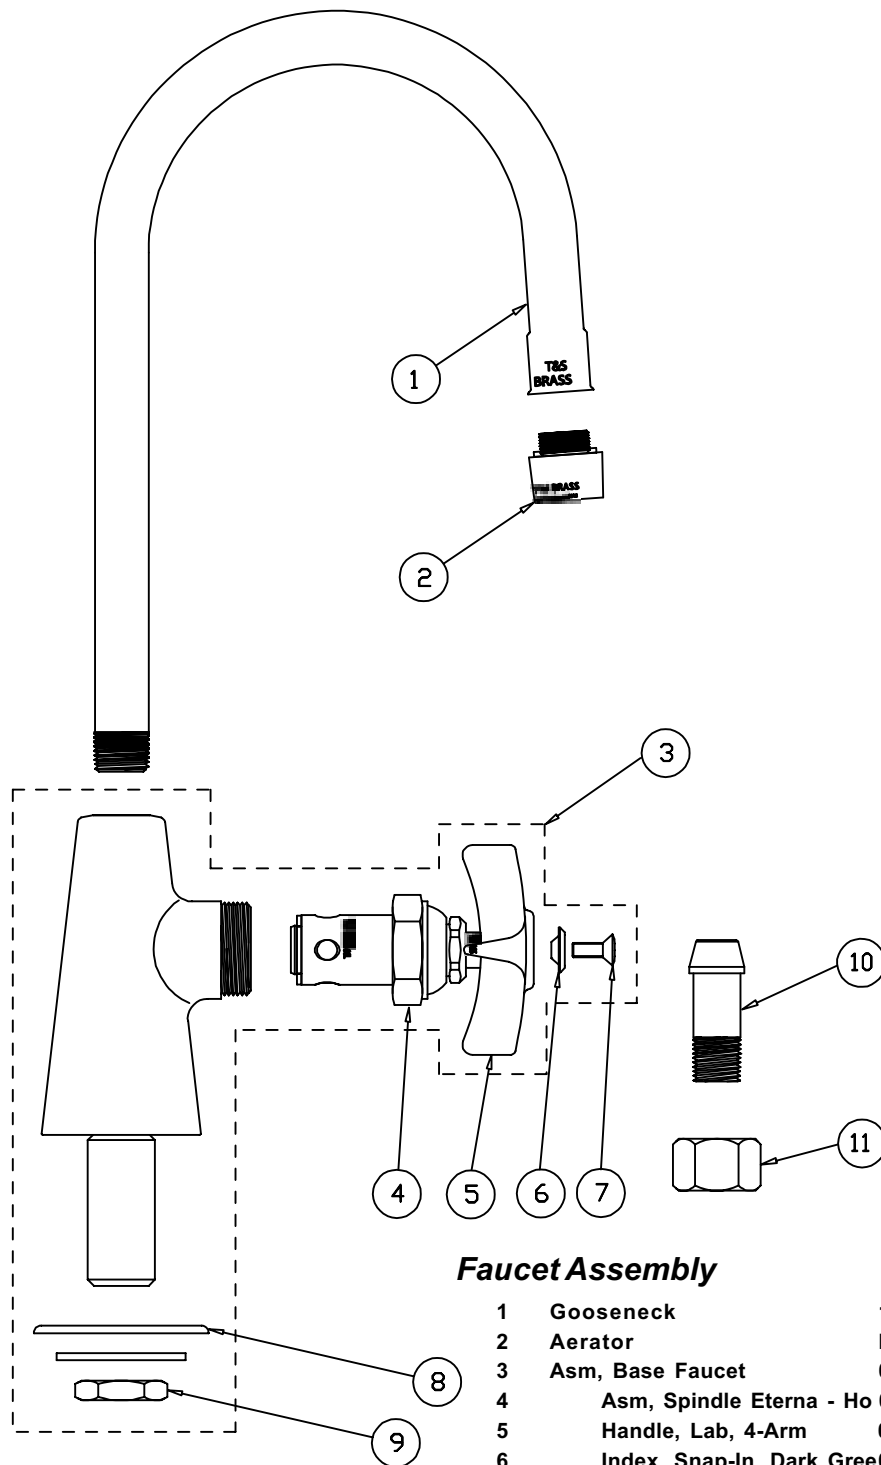

BL-5709-04

Faucet Assembly

1	Gooseneck	120X
2	Aerator	B-0199-02
3	Asm, Base Faucet	007263-40
4	Asm, Spindle Eterna - Ho	005960-40
5	Handle, Lab, 4-Arm	000059-40
6	Index, Snap-In, Dark Gree	001191-45
7	Screw, Handle	000925-45
8	Washer	002290-45
9	Locknut	002954-45
10	Tailpiece	001592-20
11	Nut	000958-20