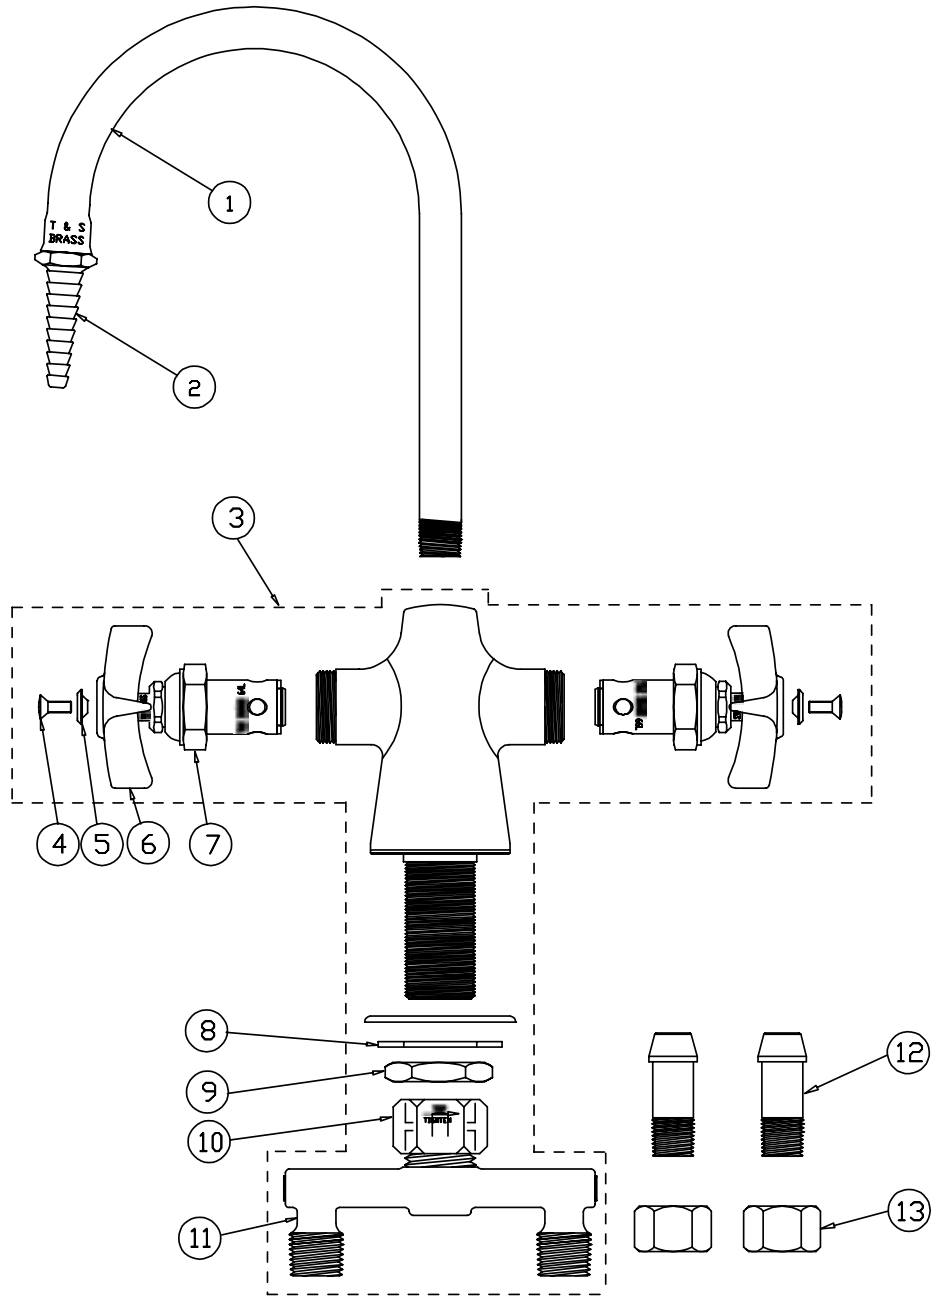

BL-5704-01

Faucet Assembly

1	Gooseneck	120X	7	Asm, Spindle Eterna - RH/Hot	005960-40
2	Tip, Serrated, Straight	BL-5550-04	8	Washer	002290-45
3	Asm, Base Faucet	007255-40	9	Locknut, Shank	000965-45
4	Screw, Handle	000922-45	10	Nut, Coupling, Spreader	000736-20
5	Index, Button - Blue/Cold	001660-45	11	Asm, Spreader Unit	002898-40
	Index, Button - Red/Hot	001661-45	12	Tailpiece	001592-20
6	Handle, 4-Arm	000059-40	13	Nut	000958-20