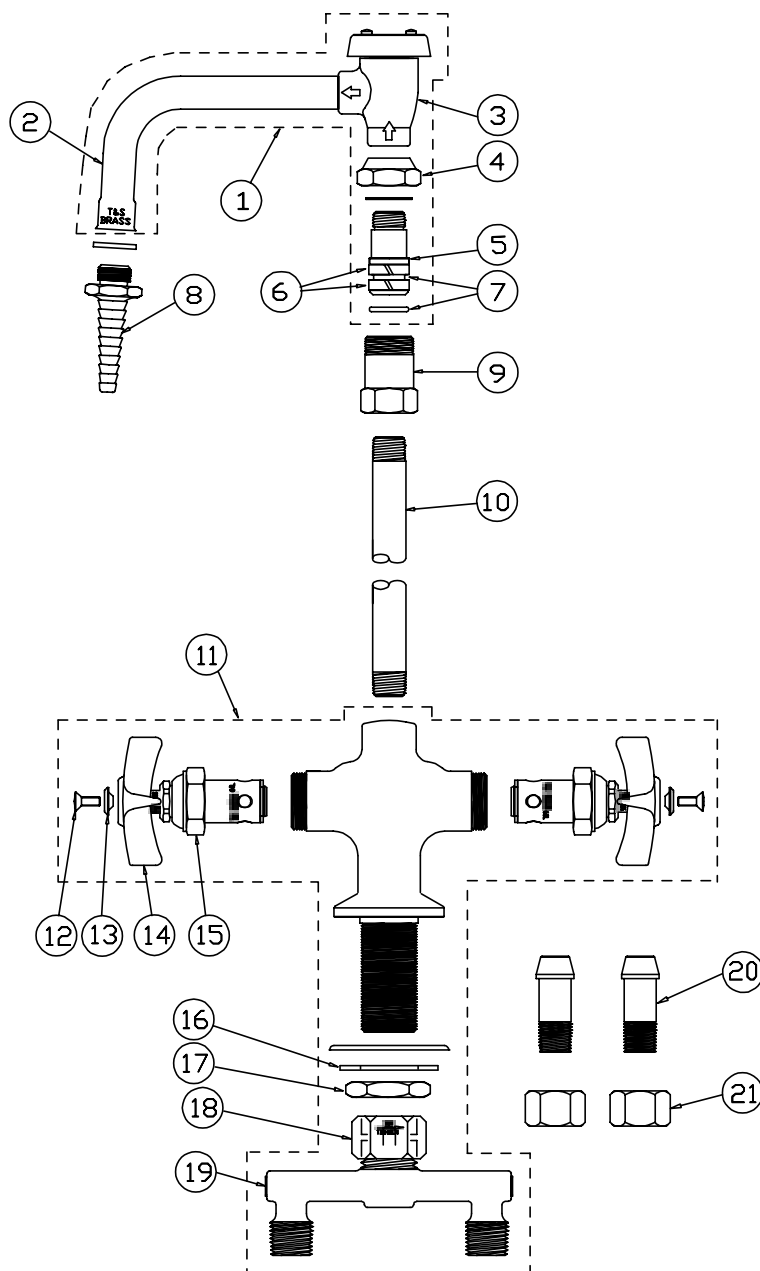

# BL-5700-09

## Lab Faucet with Swing Spout Assembly

1	Asm, Vacuum Breaker Nozzle	007284-40	12	Screw, Handle	000925-45
2	Nozzle	000387-40	13	Index, Snap-In, Dark Green	001191-45
3	Asm, Vacuum Breaker	B-0968	14	Index, Snap-In, Red	001194-45
4	Nut, Swivel Adapter	000711-40	15	Handle, Lab 4-Arm	000059-40
5	Swivel Adapter	000843-25	16	Asm, Spindle Eterna - Hot	005960-40
6	Sleeve, Swivel	011429-45	17	Washer	002290-45
7	O-Ring, Swivel	001074-45	18	Locknut, Shank	000965-45
8	Tip, Serrated, Straight	BL-5550-04	19	Nut, Coupling, Spreader	000736-20
9	Swivel, Body	000585-25	20	Asm, Spreader Unit	002898-40
10	Nipple, 3/8" x 5"	000361-40	21	Nut	001592-20
11	Asm, Base Faucet	007253-40			000958-20