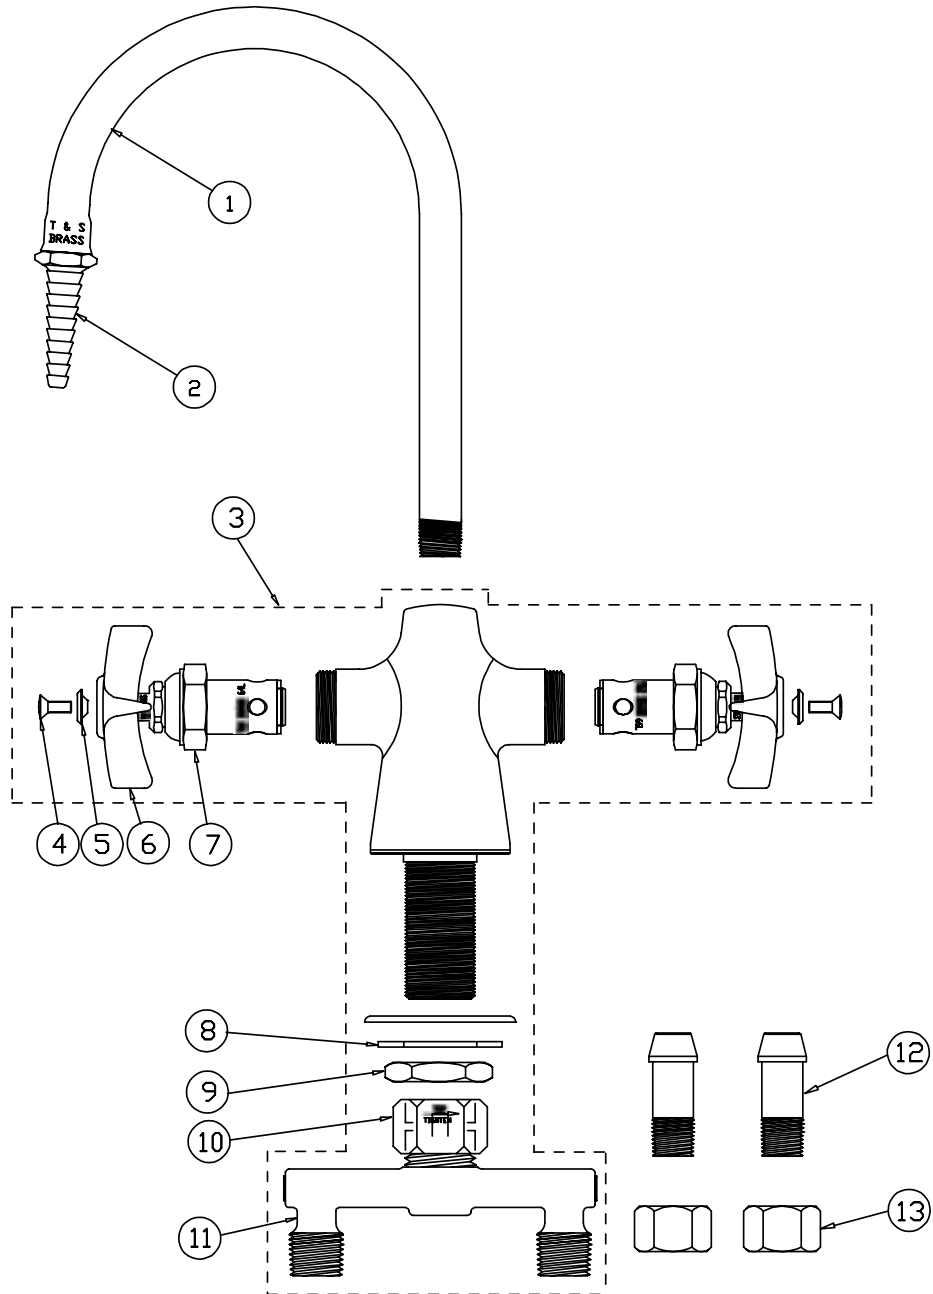

BL-5704-01

Faucet Assembly

1	Gooseneck	120X	7	Asm, Spindle Eterna - RH/Hot	005960-40
2	Tip, Serrated, Straight	BL-5550-04	8	Washer	002290-45
3	Asm, Base Faucet	007255-40	9	Locknut, Shank	000965-45
4	Screw, Handle	000922-45	10	Nut, Coupling, Spreader	000736-20
5	Index, Button - Blue/Cold	001660-45	11	Asm, Spreader Unit	002898-40
	Index, Button - Red/Hot	001661-45	12	Tailpiece	001592-20
6	Handle, 4-Arm	000059-40	13	Nut	000958-20