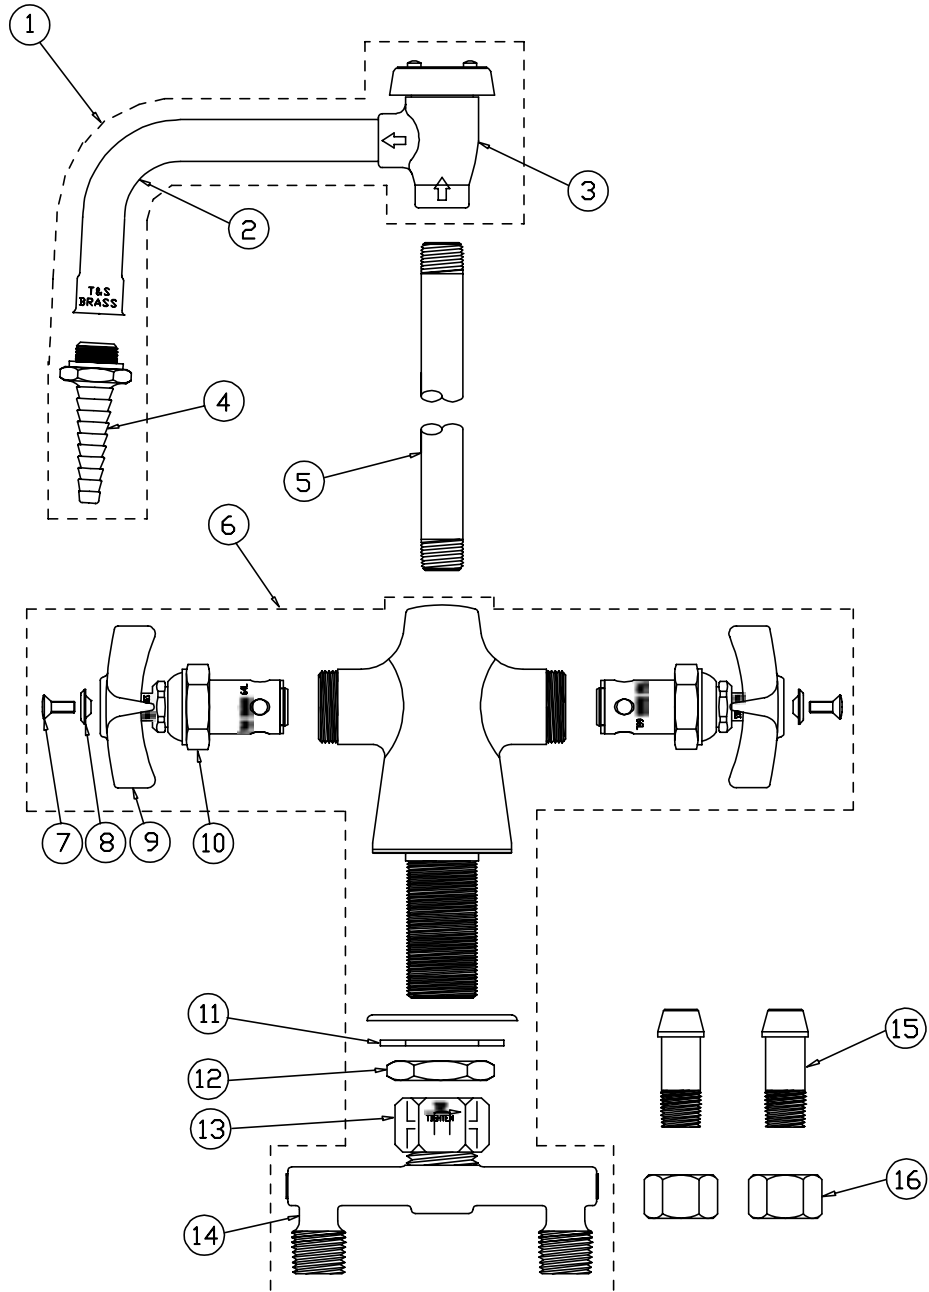

BL-5704-08

Faucet Assembly

1	Asm, Nozzle, Vacuum Breaker	007283-40	9	Handle, Lab 4-Arm	000059-40
2	Nozzle	000387-40	10	Asm, Spindle Eterna - Hot	005960-40
3	Asm, Vacuum Breaker	B-0968	11	Washer	002290-45
4	Tip, Serrated, Straight	BL-5550-04	12	Locknut, Shank	000964-45
5	Nipple, 3/8" x 7"	000363-40	13	Nut, Coupling, Spreader	000736-20
6	Asm, Base Faucet	007255-40	14	Asm, Spreader Unit	002898-40
7	Screw, Handle	000925-45	15	Tailpiece	001592-20
8	Index, Snap-In, Dark Green	001191-45	16	Nut	000958-20