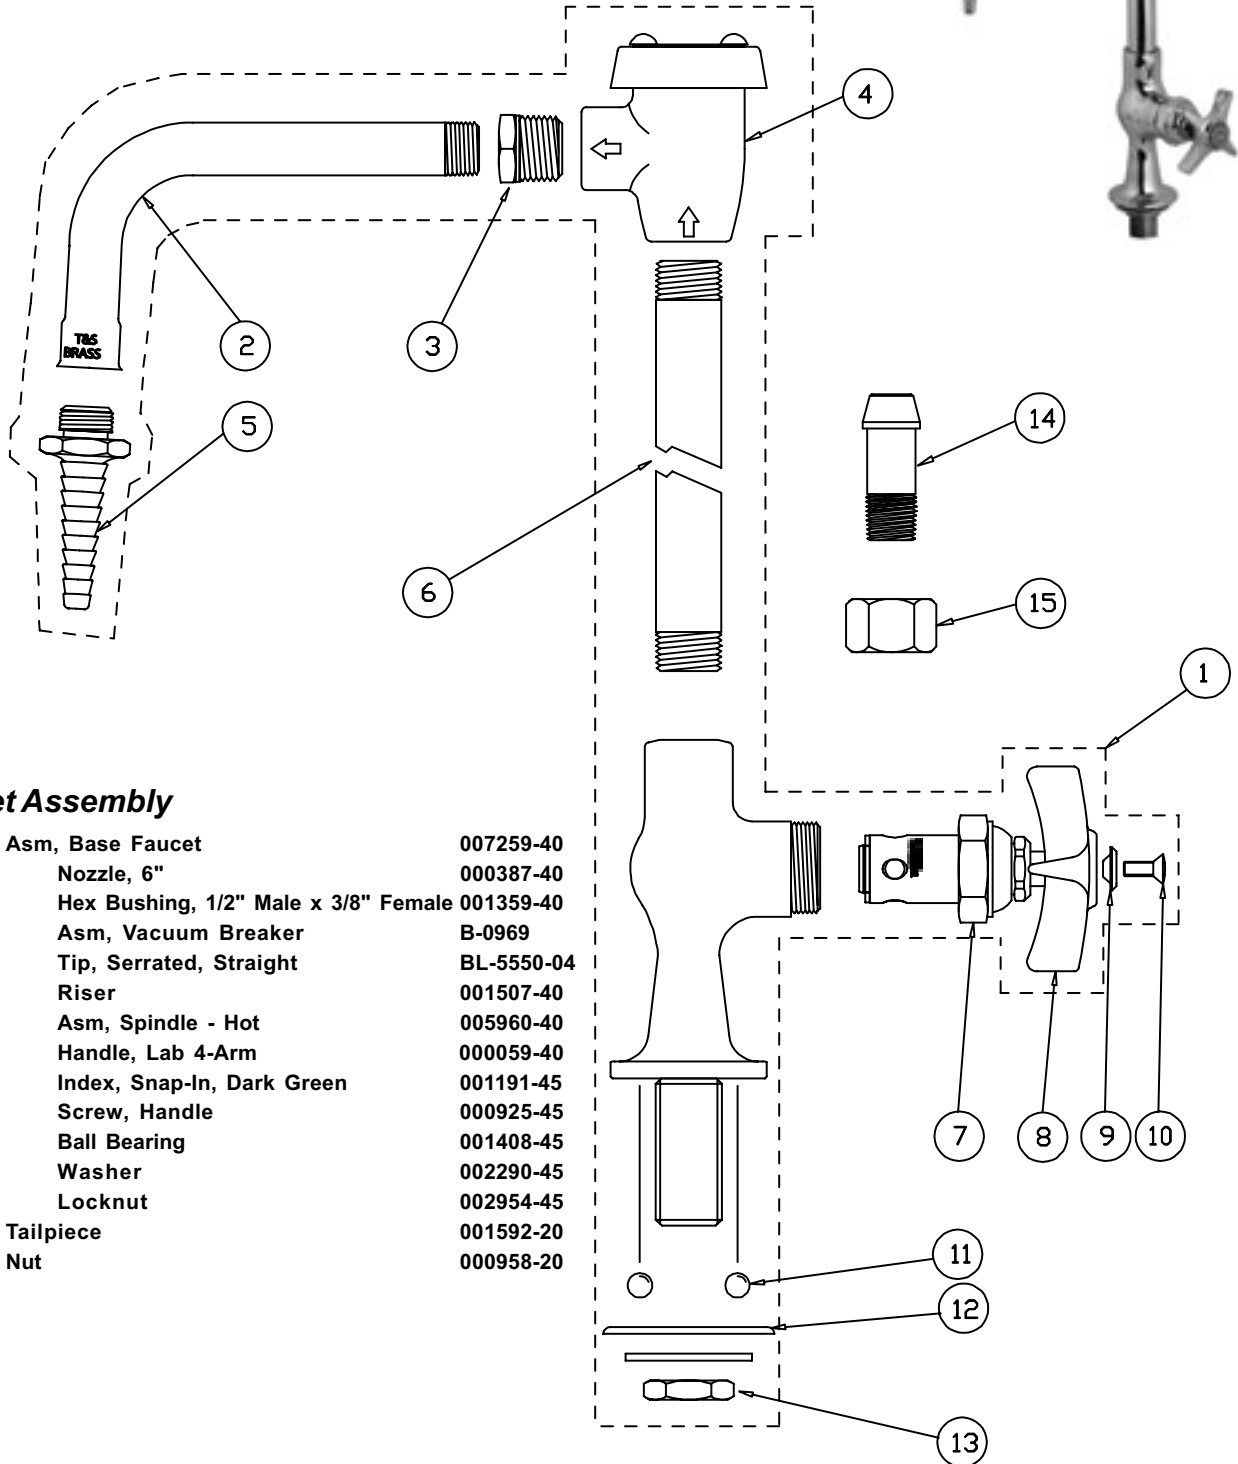

# BL-5707-01

## Faucet Assembly

1	Asm, Base Faucet	007259-40
2	Nozzle, 6"	000387-40
3	Hex Bushing, 1/2" Male x 3/8" Female	001359-40
4	Asm, Vacuum Breaker	B-0969
5	Tip, Serrated, Straight	BL-5550-04
6	Riser	001507-40
7	Asm, Spindle - Hot	005960-40
8	Handle, Lab 4-Arm	000059-40
9	Index, Snap-In, Dark Green	001191-45
10	Screw, Handle	000925-45
11	Ball Bearing	001408-45
12	Washer	002290-45
13	Locknut	002954-45
14	Tailpiece	001592-20
15	Nut	000958-20