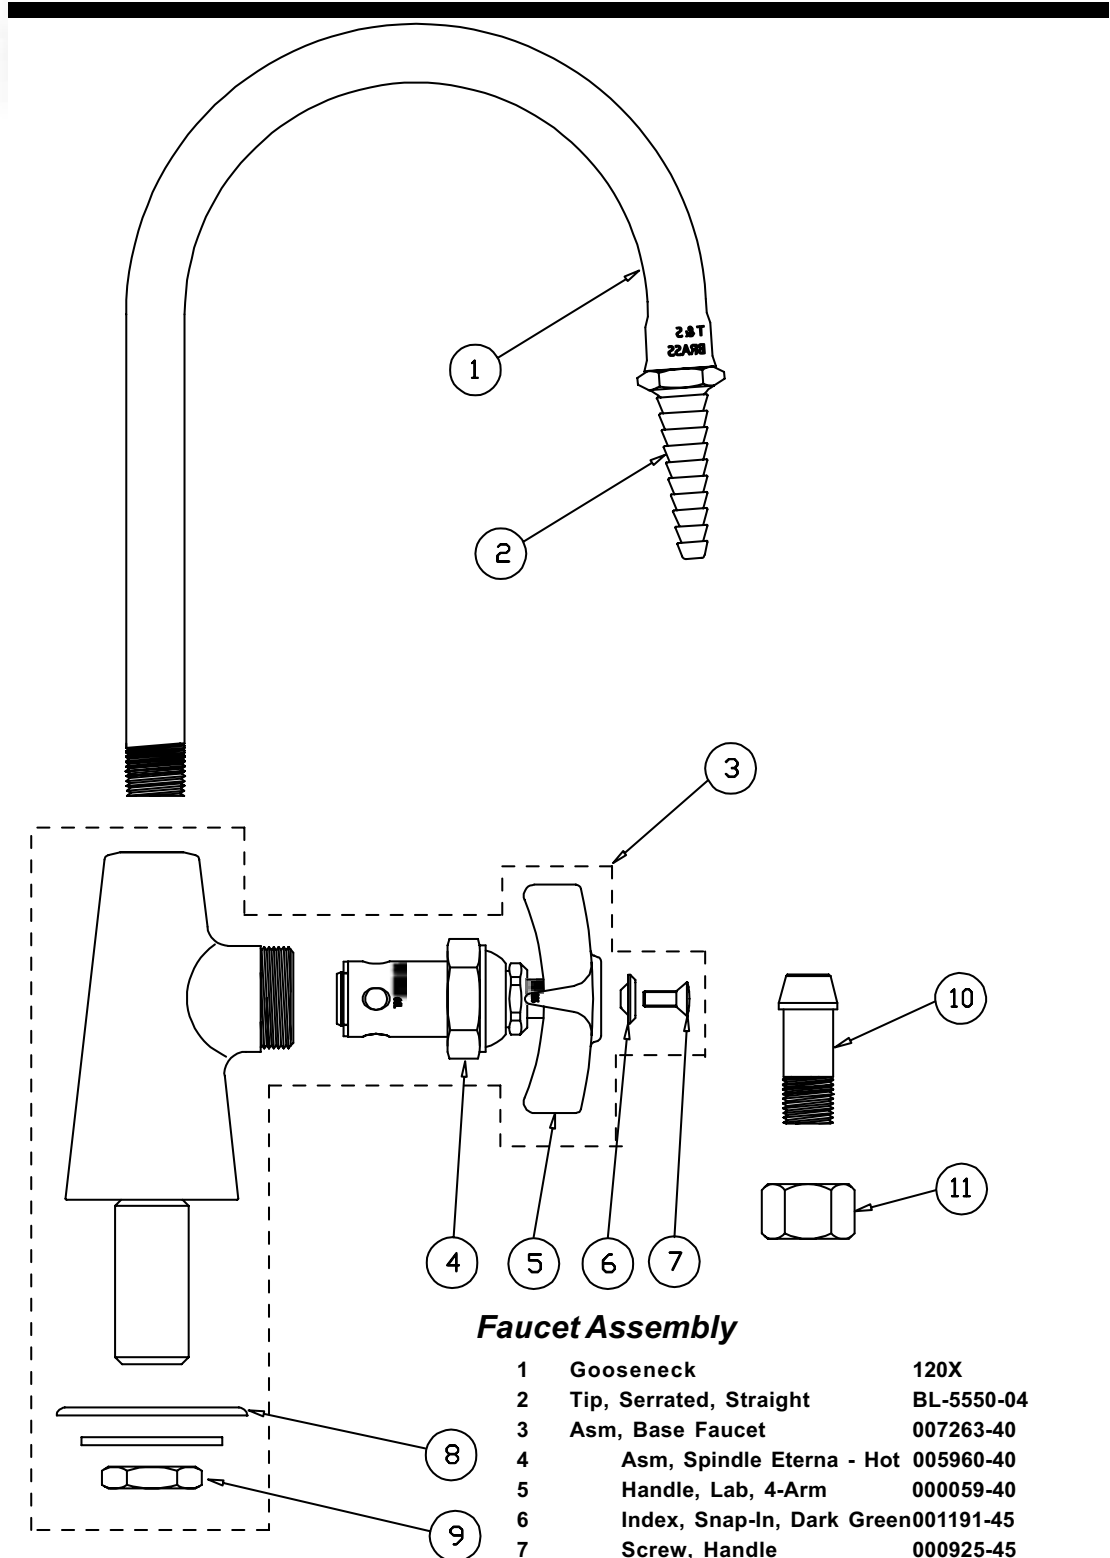

BL-5709-01

Faucet Assembly

1	Gooseneck	120X
2	Tip, Serrated, Straight	BL-5550-04
3	Asm, Base Faucet	007263-40
4	Asm, Spindle Eterna - Hot	005960-40
5	Handle, Lab, 4-Arm	000059-40
6	Index, Snap-In, Dark Green	001191-45
7	Screw, Handle	000925-45
8	Washer	002290-45
9	Locknut	002954-45
10	Tailpiece	001592-20
11	Nut	000958-20