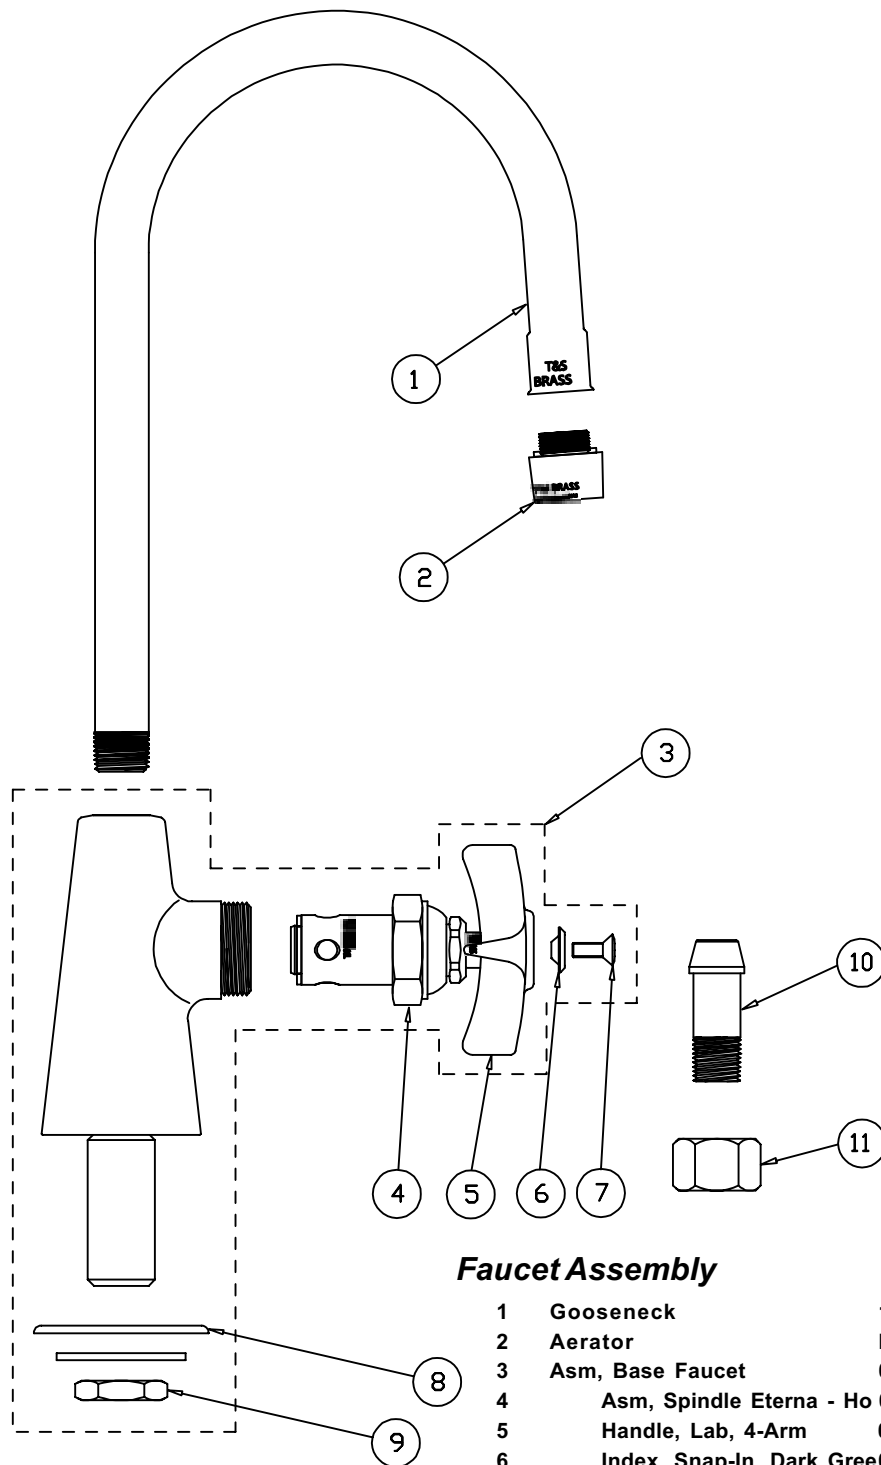

# BL-5709-04

## Faucet Assembly

1	Gooseneck	120X
2	Aerator	B-0199-02
3	Asm, Base Faucet	007263-40
4	Asm, Spindle Eterna - Ho	005960-40
5	Handle, Lab, 4-Arm	000059-40
6	Index, Snap-In, Dark Gree	001191-45
7	Screw, Handle	000925-45
8	Washer	002290-45
9	Locknut	002954-45
10	Tailpiece	001592-20
11	Nut	000958-20