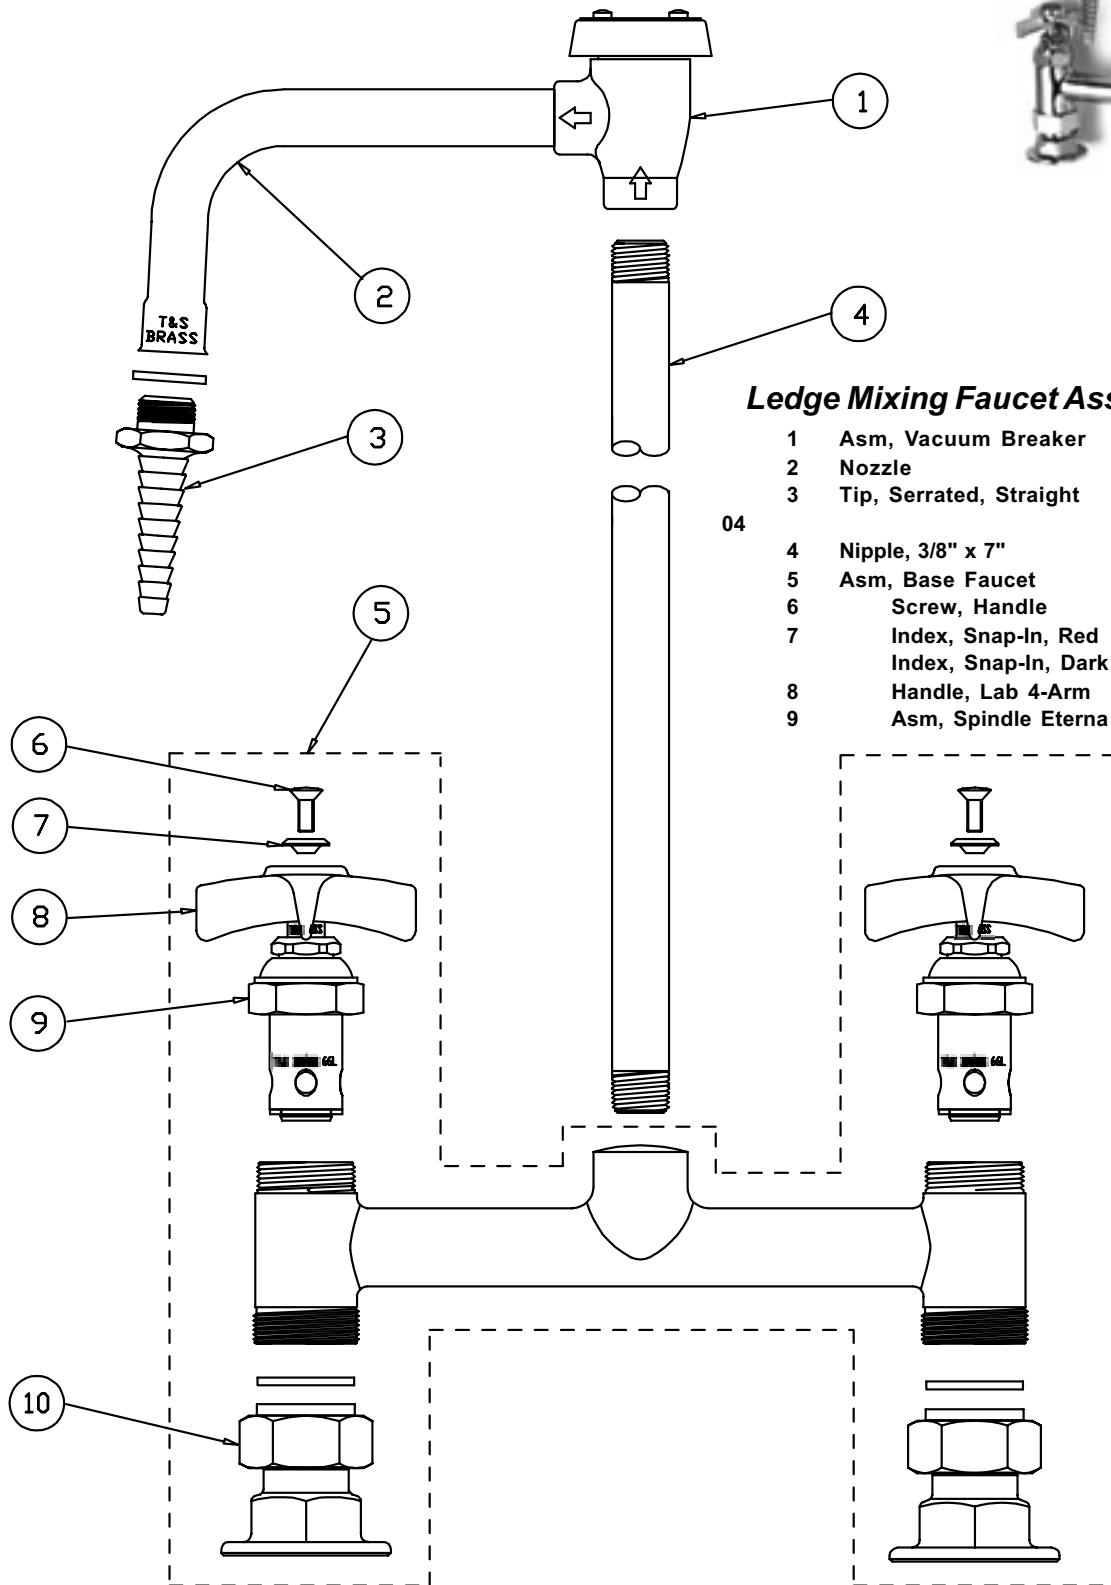

BL-5715-08

Ledge Mixing Faucet Assembly

- | | | |
|----|----------------------------|-----------|
| 1 | Asm, Vacuum Breaker | B-0969 |
| 2 | Nozzle | 000387-40 |
| 3 | Tip, Serrated, Straight | BL-5550- |
| 04 | | |
| 4 | Nipple, 3/8" x 7" | 000363-40 |
| 5 | Asm, Base Faucet | 007269-40 |
| 6 | Screw, Handle | 000925-45 |
| 7 | Index, Snap-In, Red | 001194-45 |
| | Index, Snap-In, Dark Green | 001191-45 |
| 8 | Handle, Lab 4-Arm | 000059-40 |
| 9 | Asm, Spindle Eterna - Hot | 005960-40 |