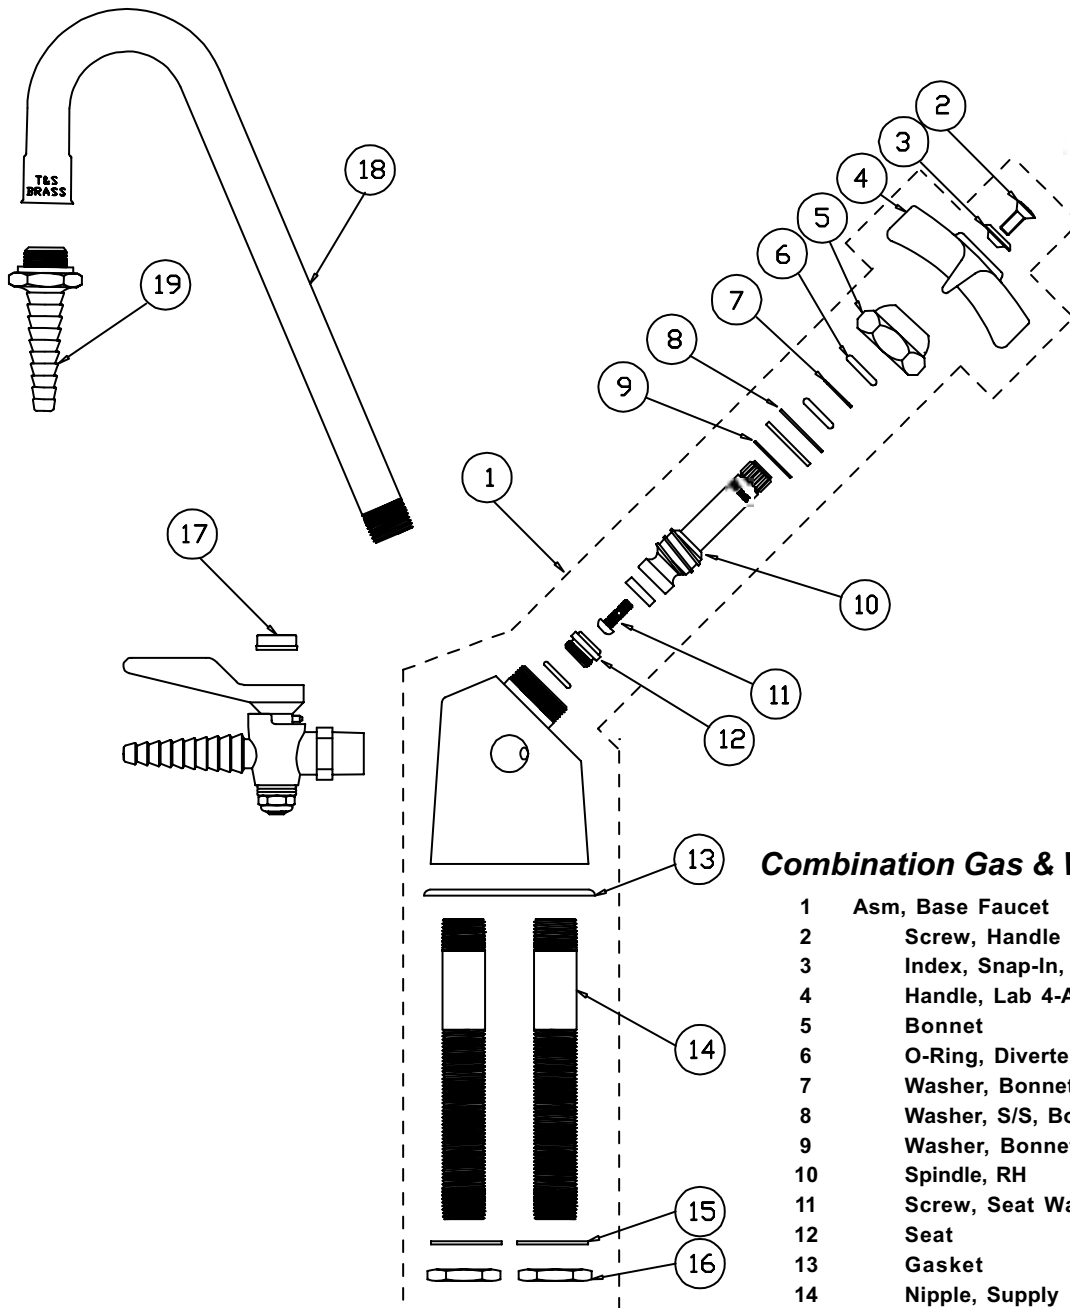

BL-6000-02

Combination Gas & Water Faucet Assembly

1	Asm, Base Faucet	007277-40
2	Screw, Handle	000925-45
3	Index, Snap-In, Dark Green	001191-45
4	Handle, Lab 4-Arm	000059-40
5	Bonnet	009749-25
6	O-Ring, Diverter Stem	001075-45
7	Washer, Bonnet Style	009752-45
8	Washer, S/S, Bonnet	002726-45
9	Washer, Bonnet	000986-45
10	Spindle, RH	000811-25
11	Screw, Seat Washer	000933-45
12	Seat	000763-20
13	Gasket	001160-45
14	Nipple, Supply	000381-20
15	Washer, Shank	001004-45
16	Locknut	000969-45
17	Index, Snap-In, Dark Blue/Gas	001197-45
18	Gooseneck	000392-40
19	Tip, Serrated, Straight	BL-5550-04