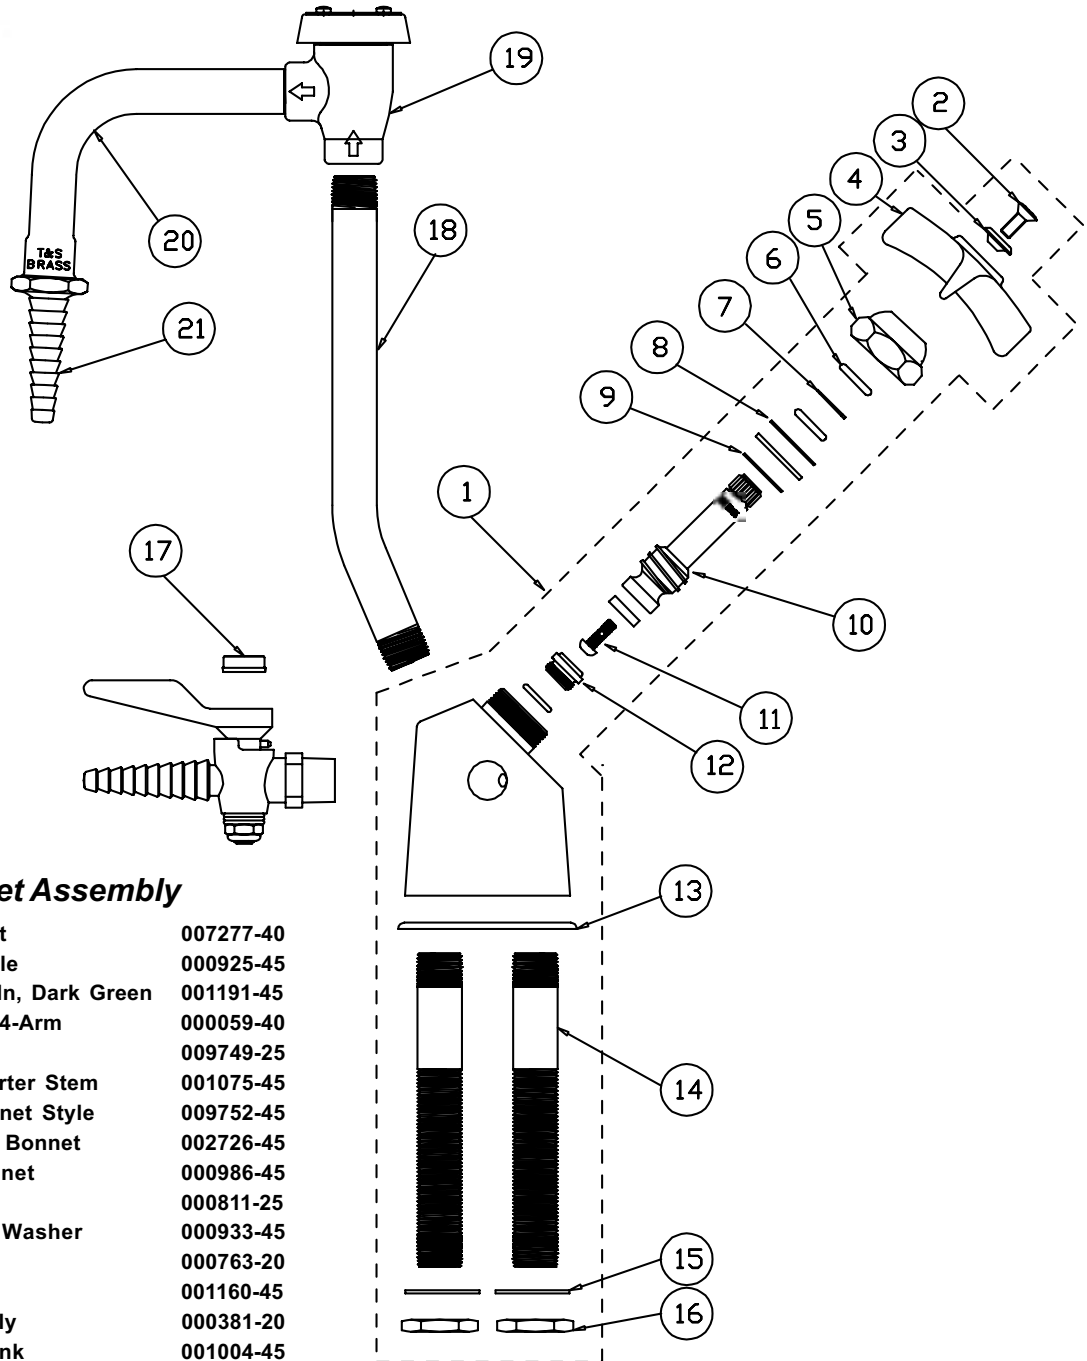

BL-6005-02

Combination Faucet Assembly

1	Asm, Base Faucet	007277-40
2	Screw, Handle	000925-45
3	Index, Snap-In, Dark Green	001191-45
4	Handle, Lab 4-Arm	000059-40
5	Bonnet	009749-25
6	O-Ring, Diverter Stem	001075-45
7	Washer, Bonnet Style	009752-45
8	Washer, S/S, Bonnet	002726-45
9	Washer, Bonnet	000986-45
10	Spindle, RH	000811-25
11	Screw, Seat Washer	000933-45
12	Seat	000763-20
13	Gasket	001160-45
14	Nipple, Supply	000381-20
15	Washer, Shank	001004-45
16	Locknut	000969-45
17	Index, Snap-In, Dark Blue/Gas	001197-45
18	Riser	001152-40
19	Asm, Vacuum Breaker	B-0968
20	Nozzle	106X
21	Tip, Serrated, Straight	BL-5550-04