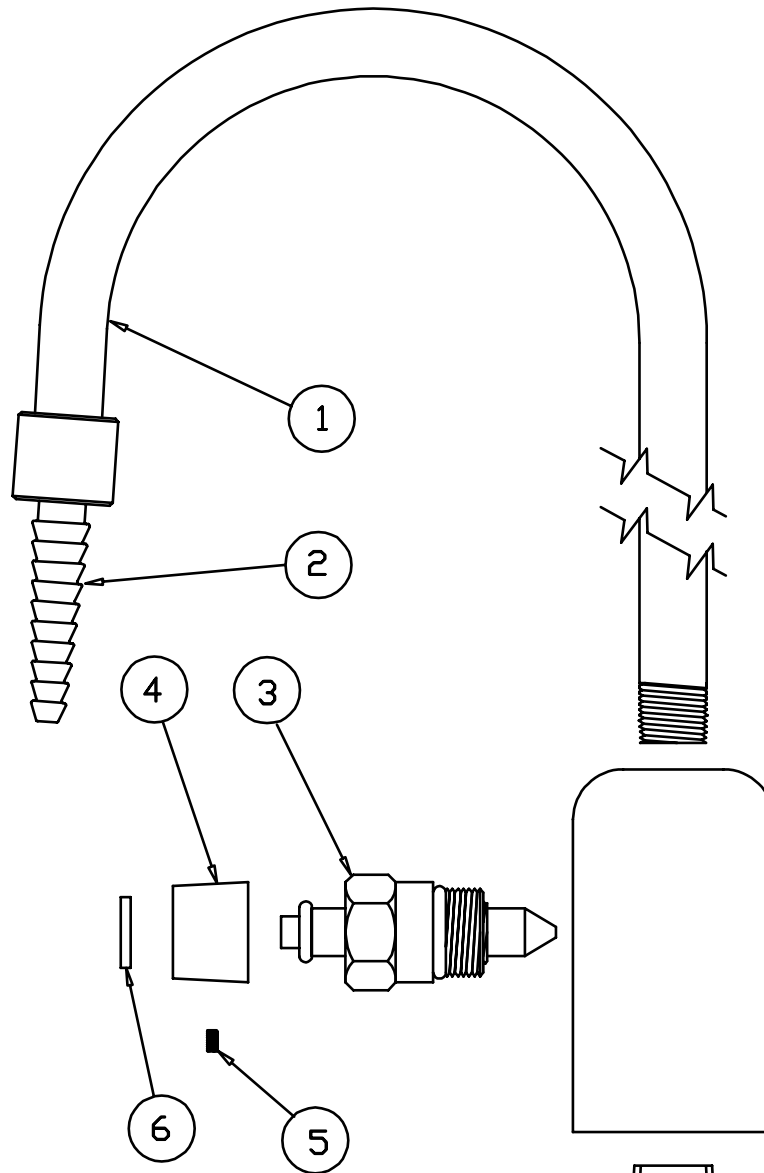

BL-9505-01

PVC Faucet Assembly

1	Nozzle, PVC, Gooseneck	000487-28
2	Tip, Serrated, PVC	BL-9540-10
3	Asm, Bonnet, PVC	007549-40
4	Knob, PVC	001492-20
5	Set Screw	000938-45
6	Index, Snap-In, White	001206-45
7	Nut, Shank	000512-20