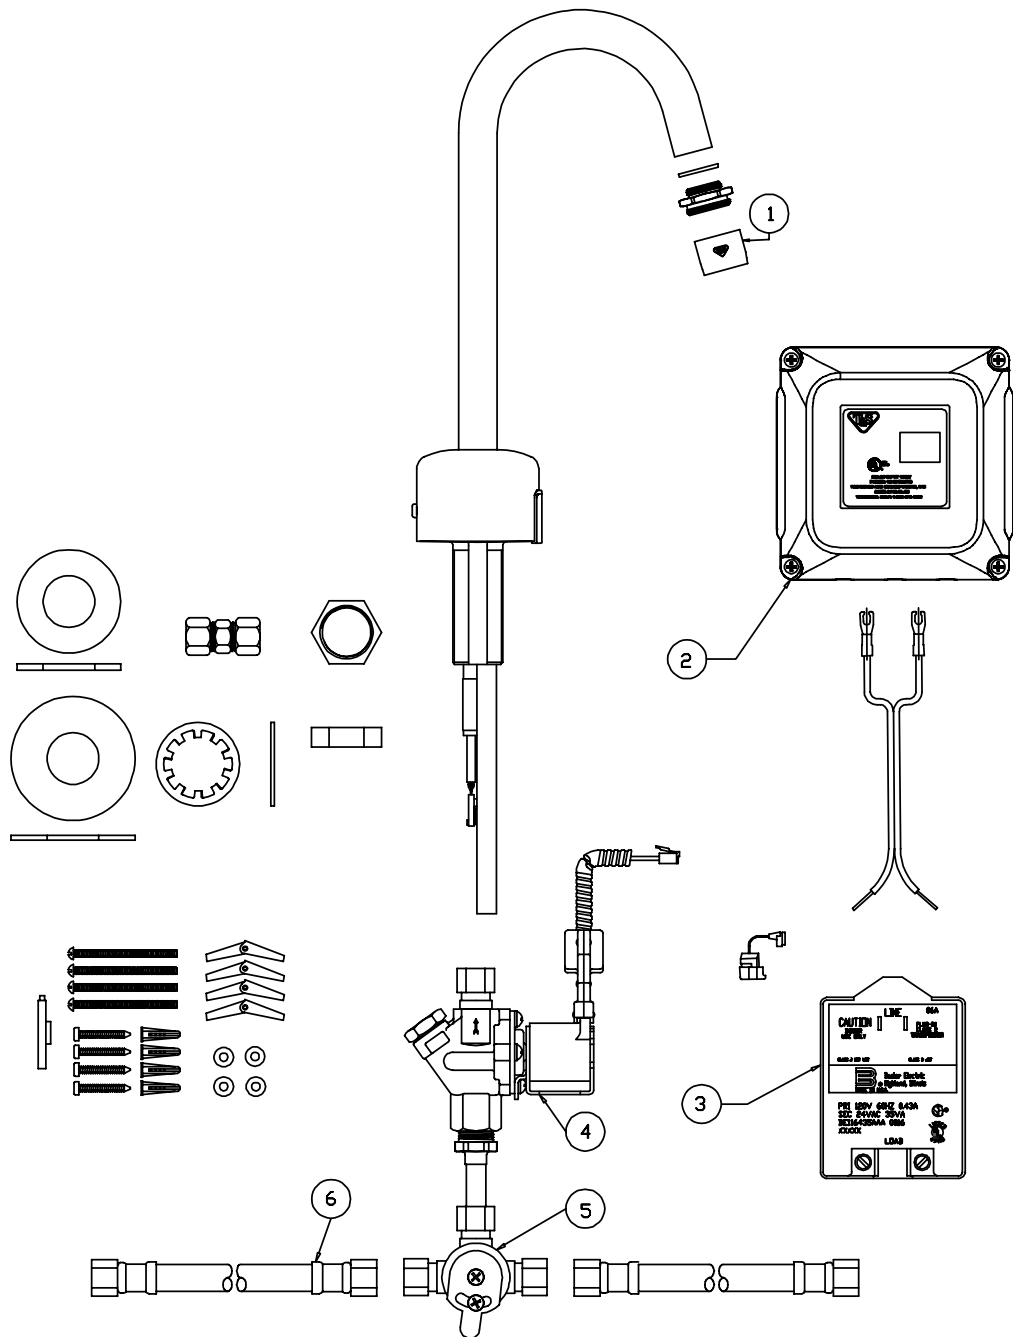

EC-1100

ChekPoint Deckmount Gooseneck

1	Aerator	B-0199-01
2	Asm, AC Control Module	013142-45
3	Transformer, 120V/35VA, Plug-In	013144-45
4	Valve, Solenoid	013141-45
5	Valve, Leonard Mixing	013130-45
6	Hose, Supply, Braided	013146-45