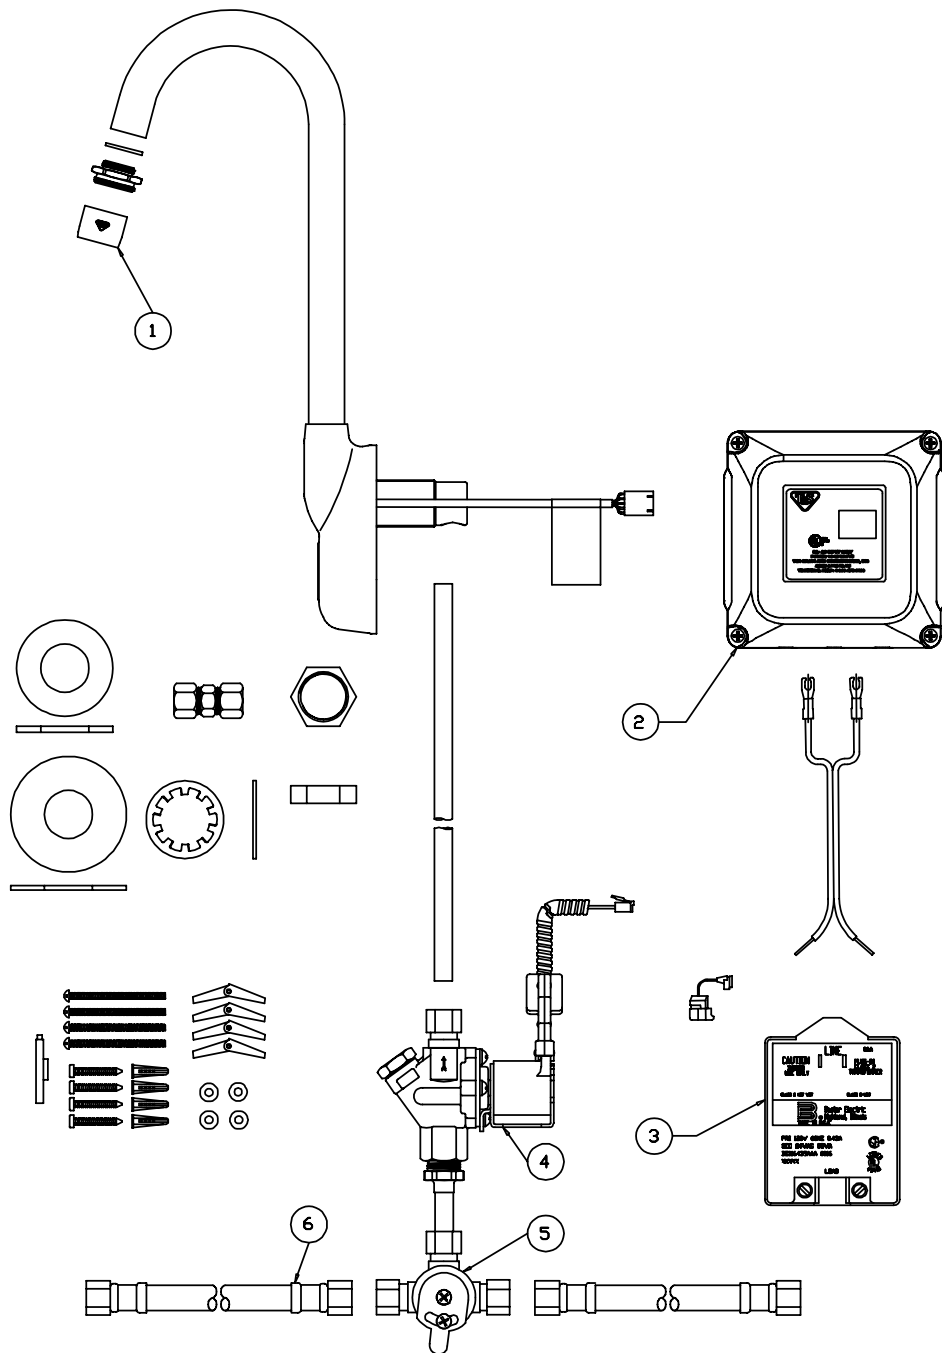

EC-1101

ChekPoint Wallmount Gooseneck

1	Aerator	B-0199-01
2	Asm, AC Control Module	013142-45
3	Transformer, 120V/35VA, Plug-In	013144-45
4	Valve, Solenoid	013141-45
5	Valve, Leonard Mixing	013130-45
6	Hose, Supply, Braided	013146-45