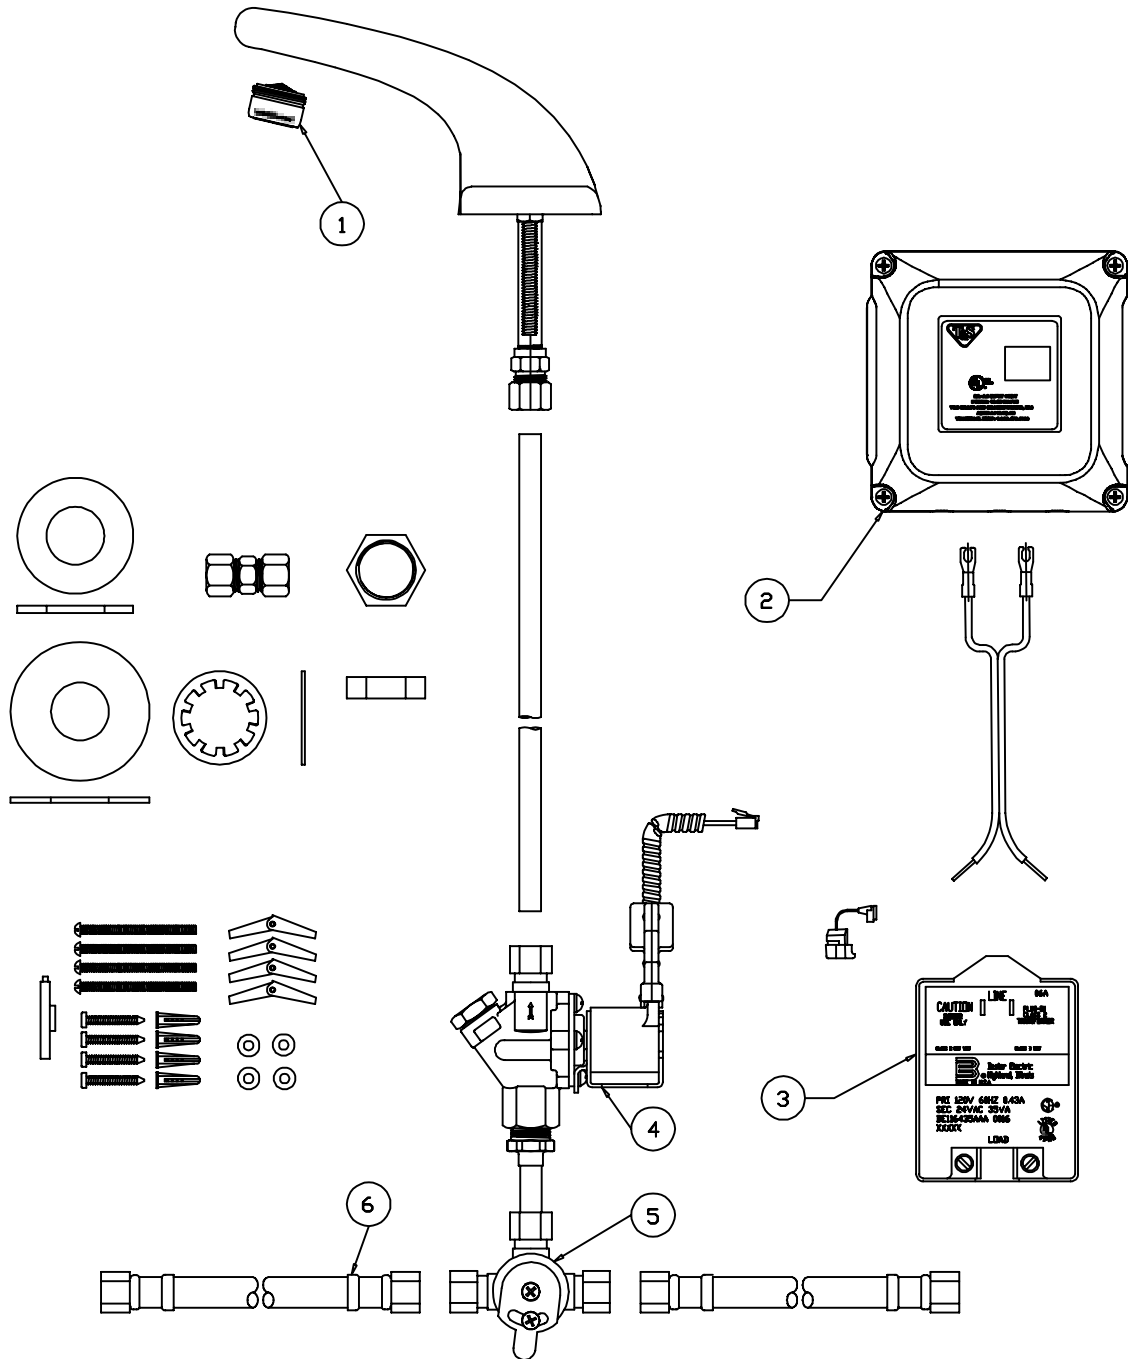

EC-1102

ChekPoint Deckmount Spout

1	Aerator	B-0199-01
2	Asm, AC Control Module	013142-45
3	Transformer, 120V/35VA, Plug-In	013144-45
4	Valve, Solenoid	013141-45
5	Valve, Leonard Mixing	013130-45
6	Hose, Supply, Braided	013146-45