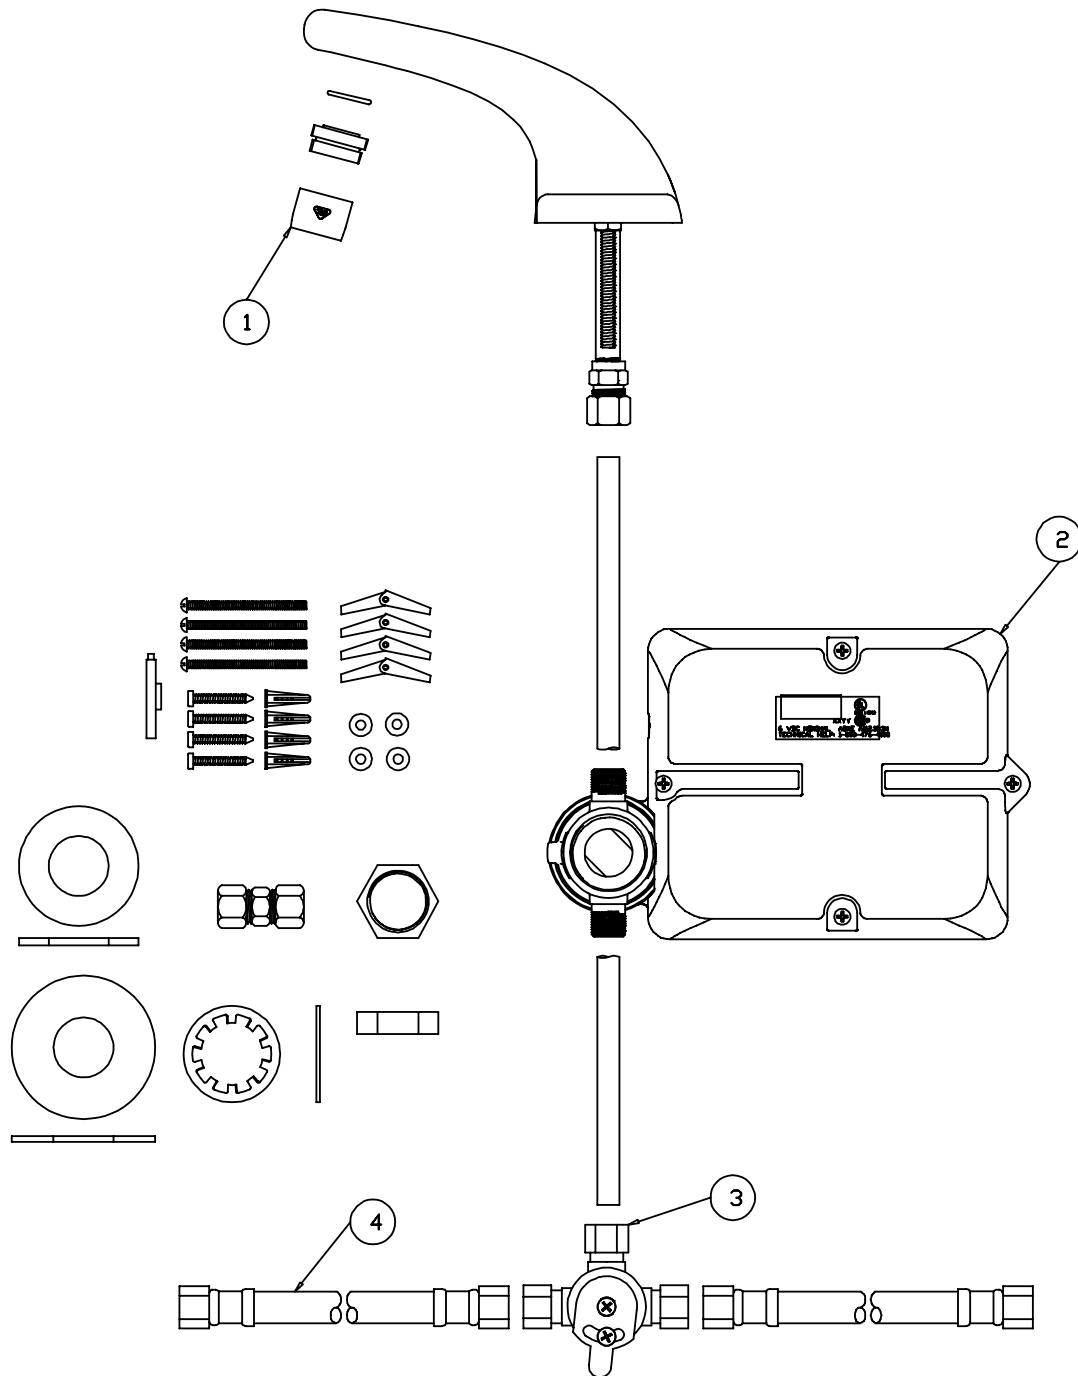

EC-2102

ChekPoint Deckmount Spout DC

- | | | |
|---|---------------------------------|-----------|
| 1 | Aerator | B-0199-01 |
| 2 | Asm, DC Control Module | 013143-45 |
| 3 | Transformer, 120V/35VA, Plug-In | 013144-45 |
| 4 | Valve, Leonard Mixing | 013130-45 |
| 5 | Hose, Supply, Braided | 013146-45 |