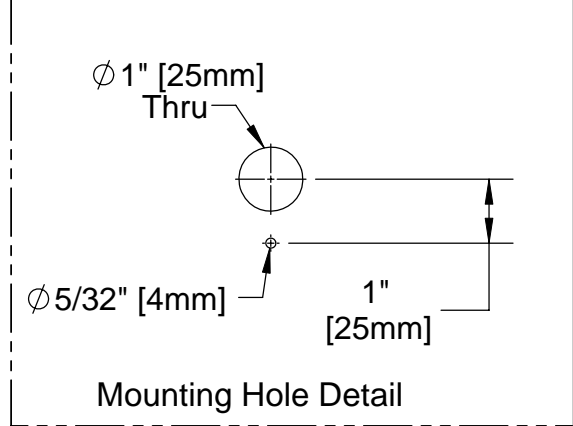

This Space for Architect/Engineer Approval

Job Name _____ Date _____

Model Specified _____ Quantity _____

Customer/Wholesaler _____

Contractor _____

Architect/Engineer _____

ADA Compliant

3 5/8" x 4 3/16" x 2" Deep
[92mm x 106mm x 51mm]
Waterproof Control Module Box (Blue)
w/ Internal Flow Control Setting Switches,
AC or DC operated w/ (4) AA Batteries

Product Specifications: **Chrome Plated Brass Electronic Faucet: Deck Mount (Less Gooseneck and Aerator), AC/DC Control Module with Internal Flow Control Setting Switches, Temperature Control Mixing Valve, 18" Long Hot & Cold Supply Stop Flexible Connector Hoses**

ITEM NO.	SALES NUMBER	DESCRIPTION
1	017195-45	Angled Sensor w/ Cable
2	016297-45	Inlet Hose, Faucet, 1/2" NPSM-F x 1/4" NPSM-F
3	016647-45	ChekPoint Electronic Module (Blue)
4	5EF-0002	A/C Transformer
5	5EF-0006	Manual Mixing Valve
6	5EF-0005	Supply Hose, 9/16-24 Female x 1/2" NPSM