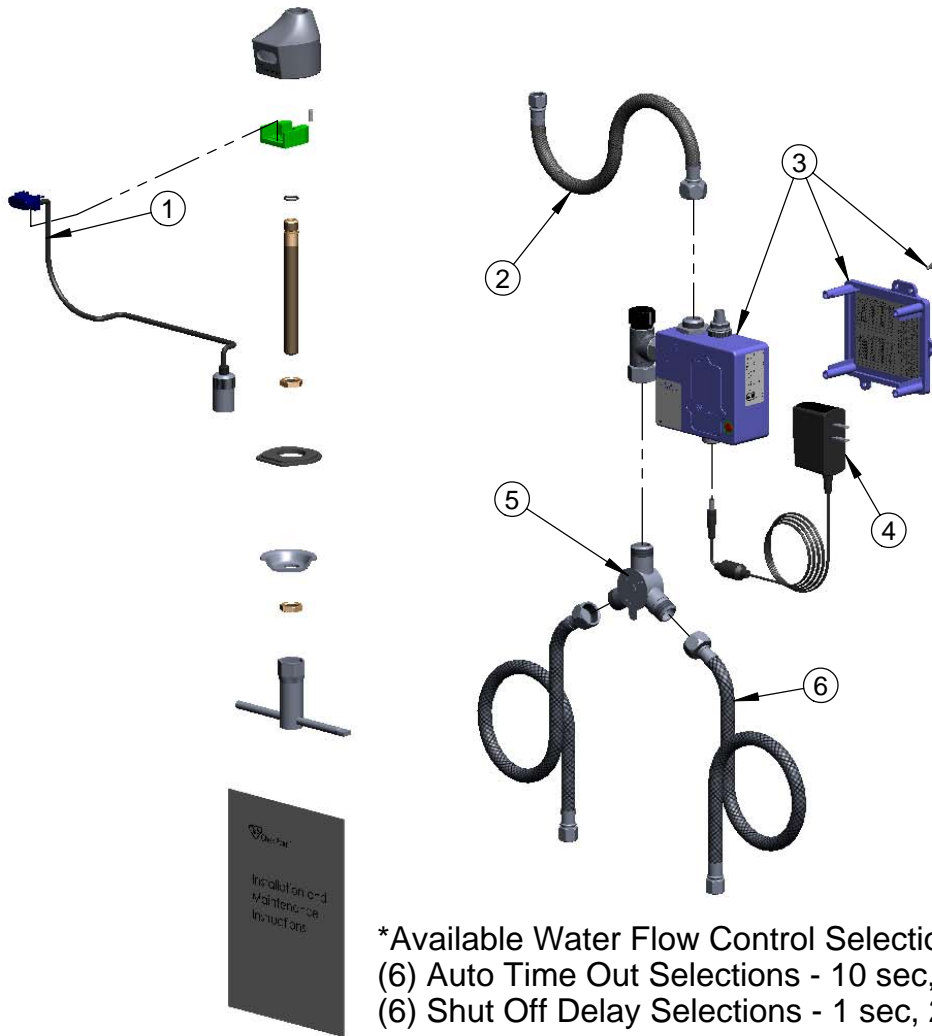

Product Specifications: **Chrome Plated Brass Electronic Faucet: Deck Mount (Less Gooseneck and Aerator), AC/DC Control Module with Internal Flow Control Setting Switches, Temperature Control Mixing Valve, 18" Long Hot & Cold Supply Stop Flexible Connector Hoses**

ITEM NO.	SALES NUMBER	DESCRIPTION
1	017195-45	Angled Sensor w/ Cable
2	016297-45	Inlet Hose, Faucet, 1/2" NPSM-F x 1/4" NPSM-F
3	016647-45	ChekPoint Electronic Module (Blue)
4	5EF-0002	A/C Transformer
5	5EF-0006	Manual Mixing Valve
6	5EF-0005	Supply Hose, 9/16-24 Female x 1/2" NPSM

Label for Flow Control Switch Settings is located on Inside of Back Cover.

Flow Control Switches are located inside Module Housing in Black Box next to Battery Compartment.
*Switches are set to DEFAULT position:
Auto Time Out = 10 seconds
Shut Off Delay = 1 second.