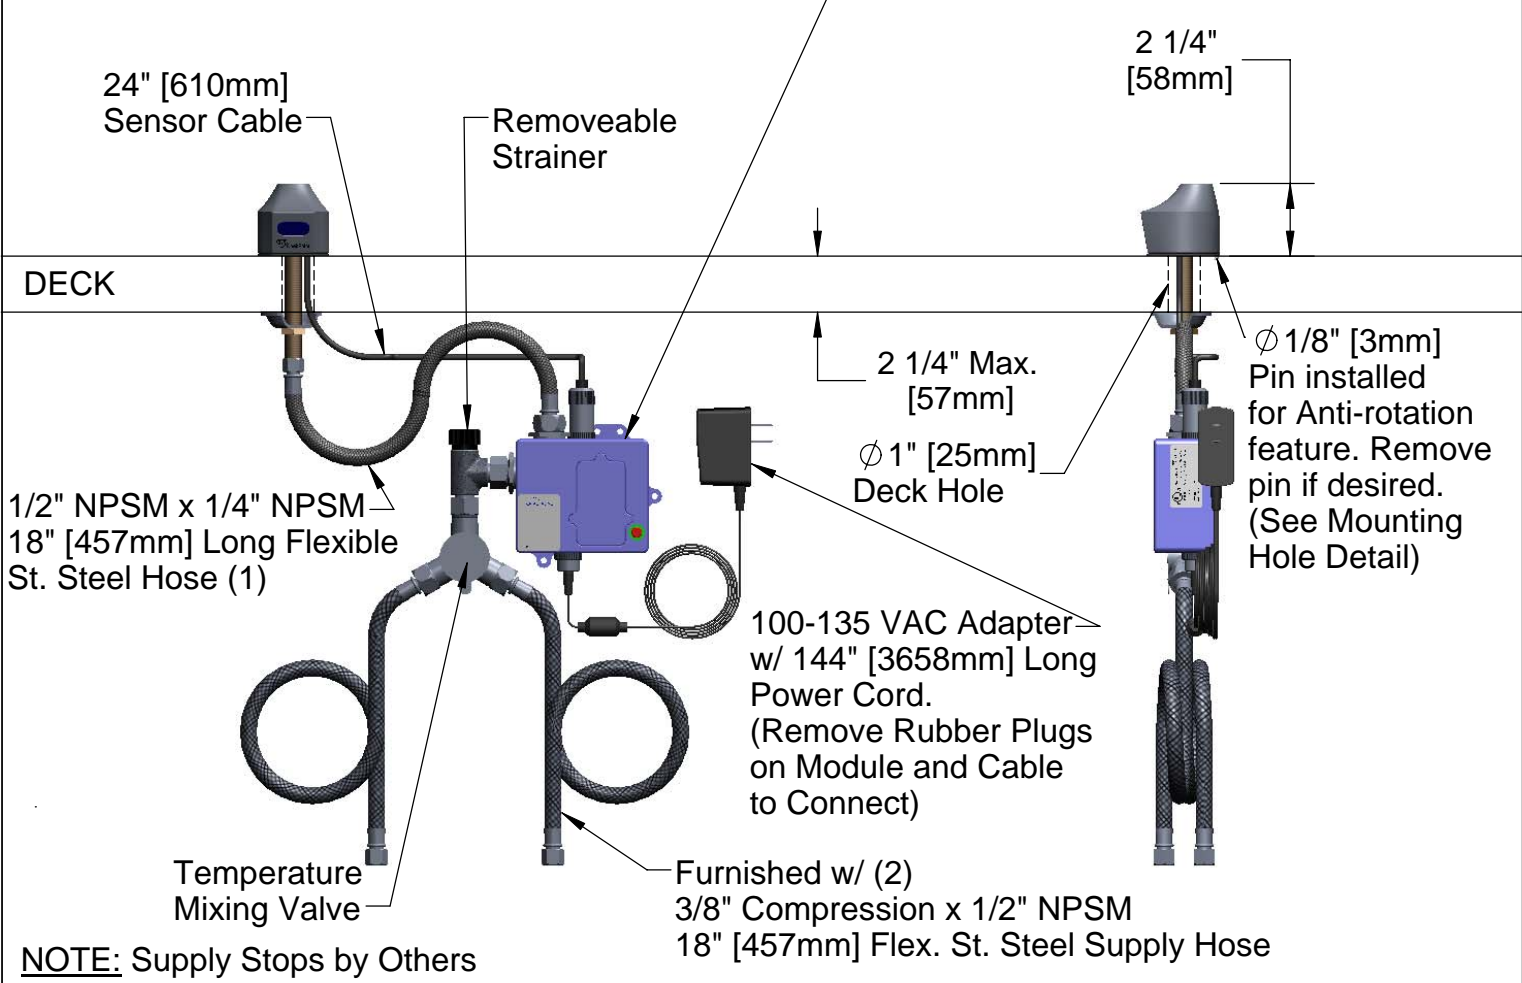

This Space for Architect/Engineer Approval

Job Name _____ Date _____

Model Specified _____ Quantity _____

Customer/Wholesaler _____

Contractor _____

Architect/Engineer _____

ADA Compliant

3 5/8" x 4 3/16" x 2" Deep
[92mm x 106mm x 51mm]
Waterproof Control Module Box (Blue)
w/ Internal Flow Control Setting Switches,
AC or DC operated w/ (4) AA Batteries

Product Specifications: **Chrome Plated Brass Electronic Faucet: Deck Mount (Less Gooseneck and Aerator), AC/DC Control Module with Internal Flow Control Setting Switches, Temperature Control Mixing Valve, 18" Long Hot & Cold Supply Stop Flexible Connector Hoses**

ITEM NO.	SALES NUMBER	DESCRIPTION
1	017195-45	Angled Sensor w/ Cable
2	016297-45	Inlet Hose, Faucet, 1/2" NPSM-F x 1/4" NPSM-F
3	016647-45	ChekPoint Electronic Module (Blue)
4	5EF-0002	A/C Transformer
5	5EF-0006	Manual Mixing Valve
6	5EF-0005	Supply Hose, 9/16-24 Female x 1/2" NPSM