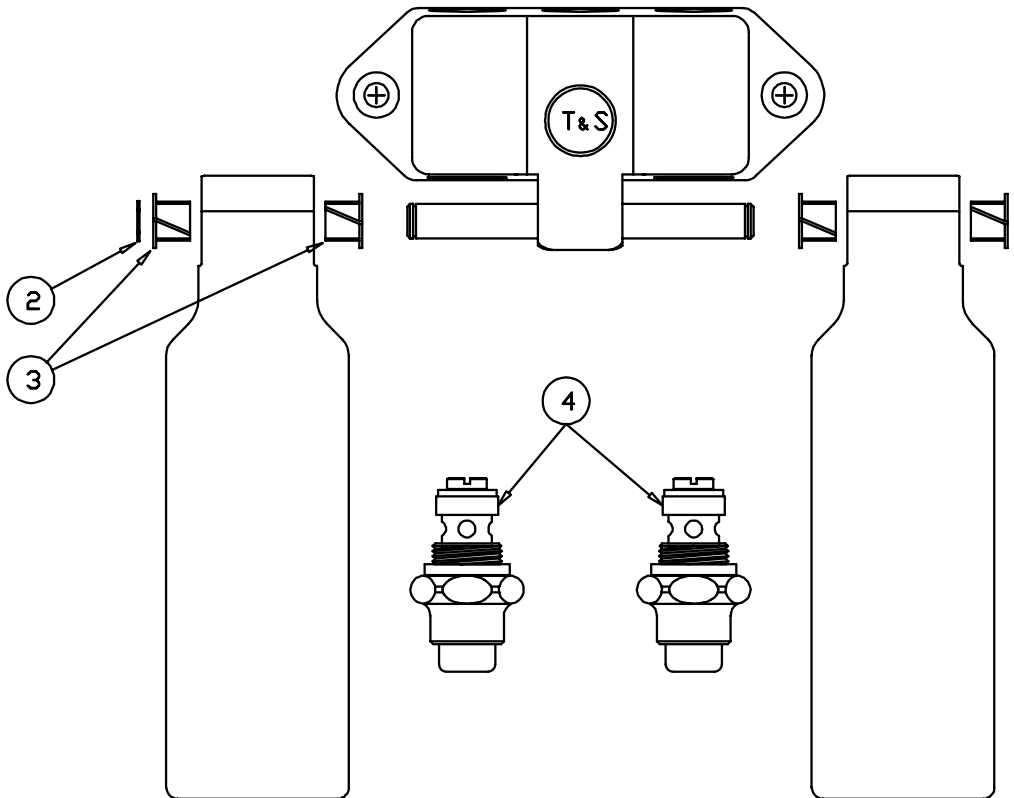

# B-0509

## *Knee Action Pedal Assembly*

1	Screw, Wall Mount	000915-45
2	Ring, 'E'-Style	012512-45
3	Bushing, Pedal	001602-45
4	Asm, Bonnet	005312-40