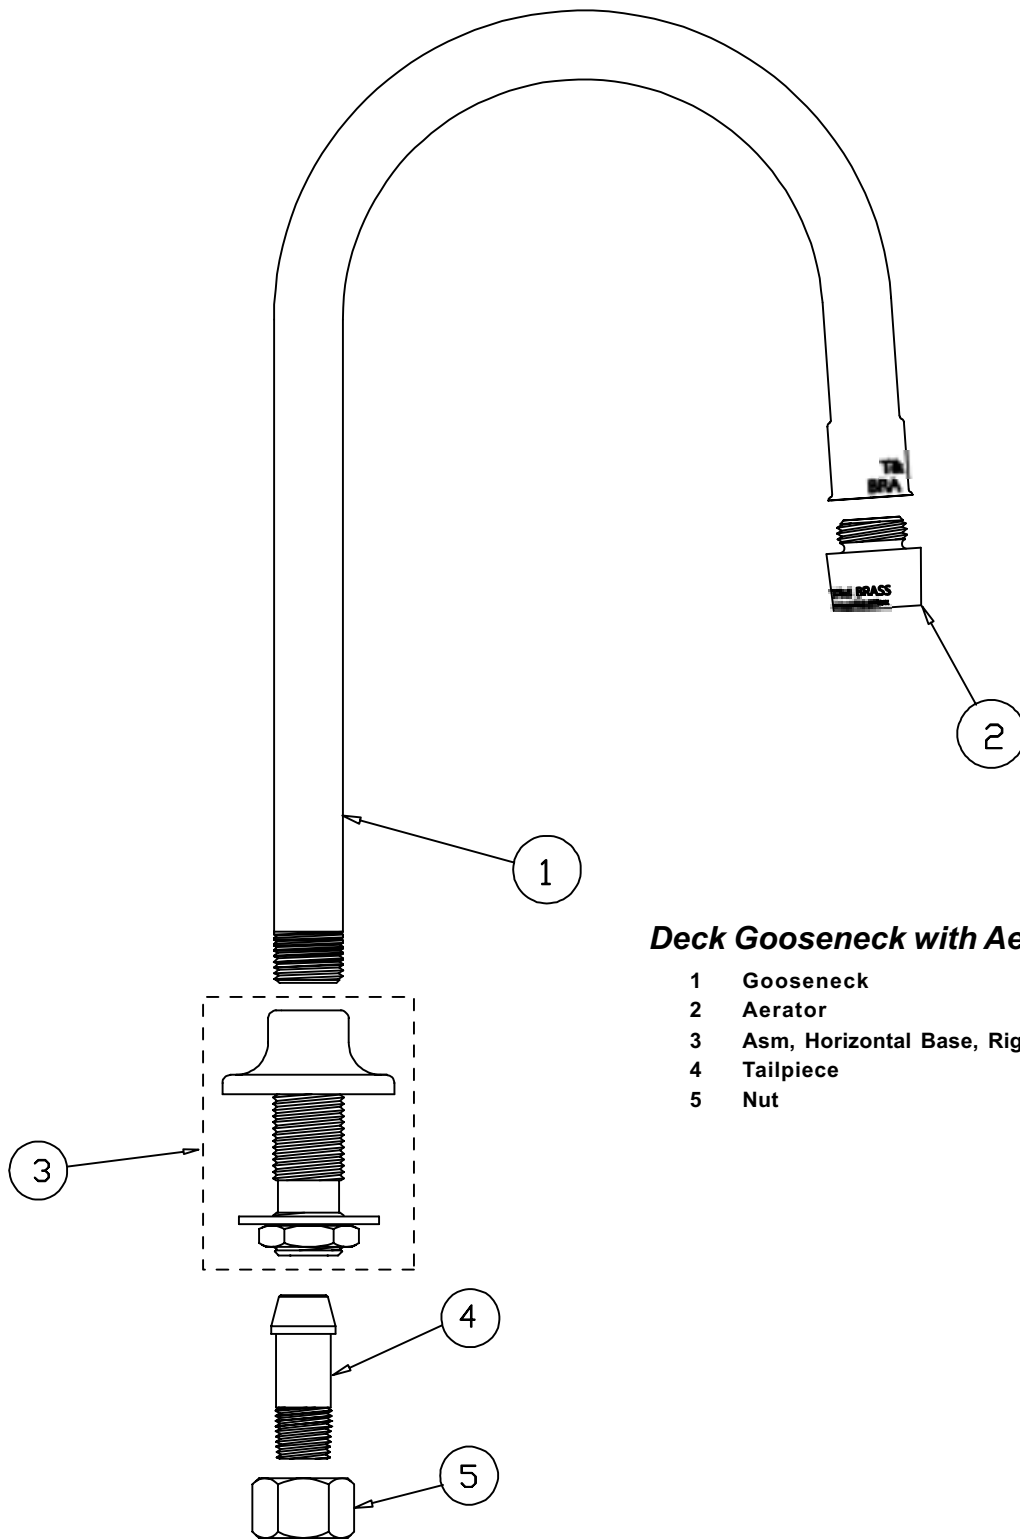

B-0521

Deck Gooseneck with Aerator

1	Gooseneck	120X
2	Aerator	B-0199-02
3	Asm, Horizontal Base, Rigid	B-0430
4	Tailpiece	001592-20
5	Nut	000958-20