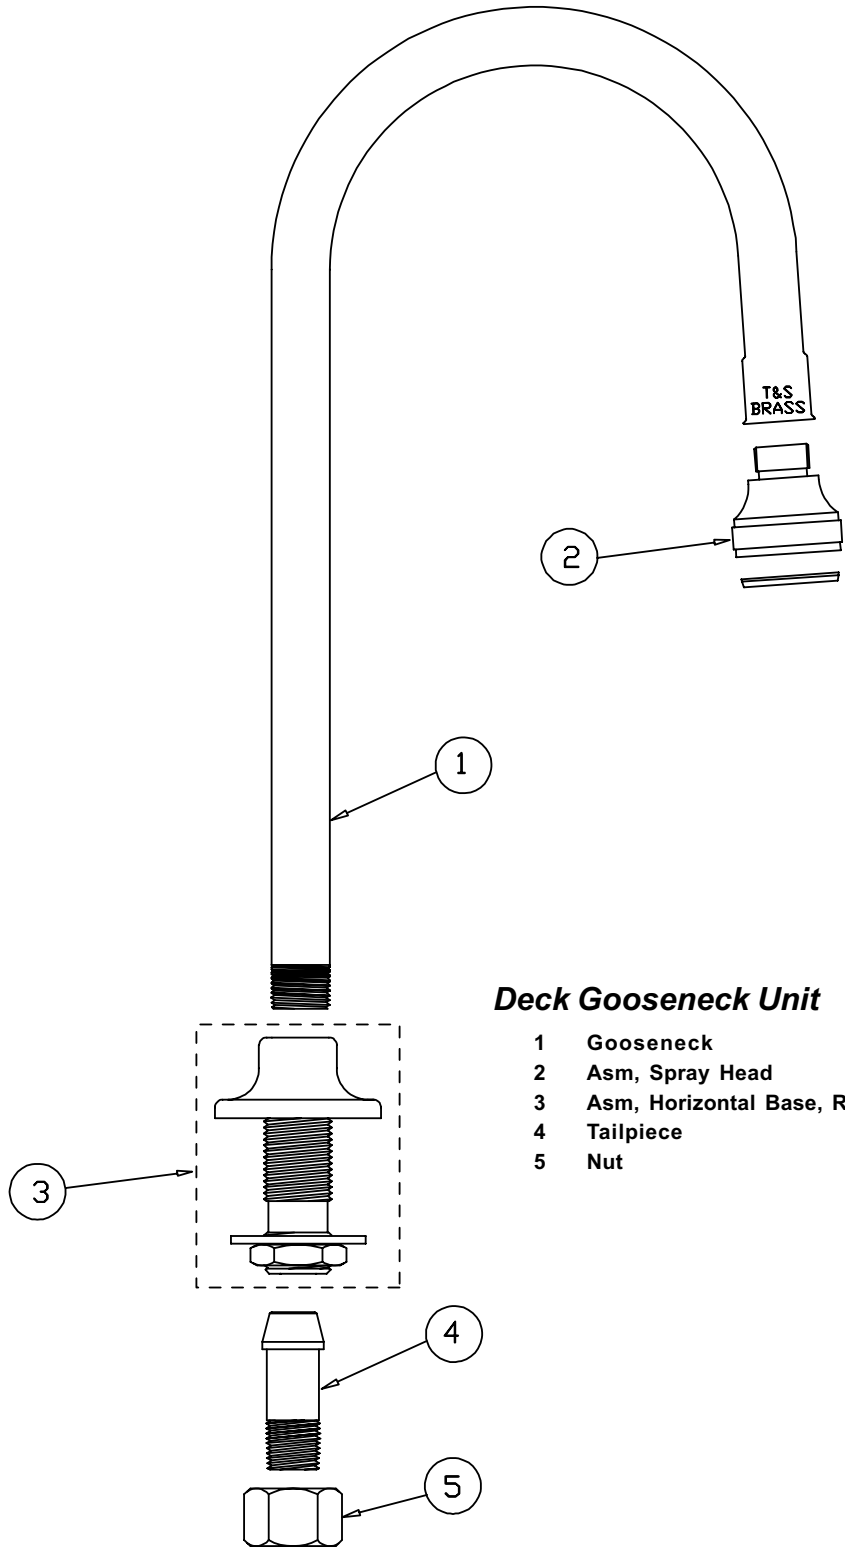

B-0524

Deck Gooseneck Unit

1	Gooseneck	122X
2	Asm, Spray Head	B-0103
3	Asm, Horizontal Base, Rigid	B-0430
4	Tailpiece	001592-20
5	Nut	000958-20