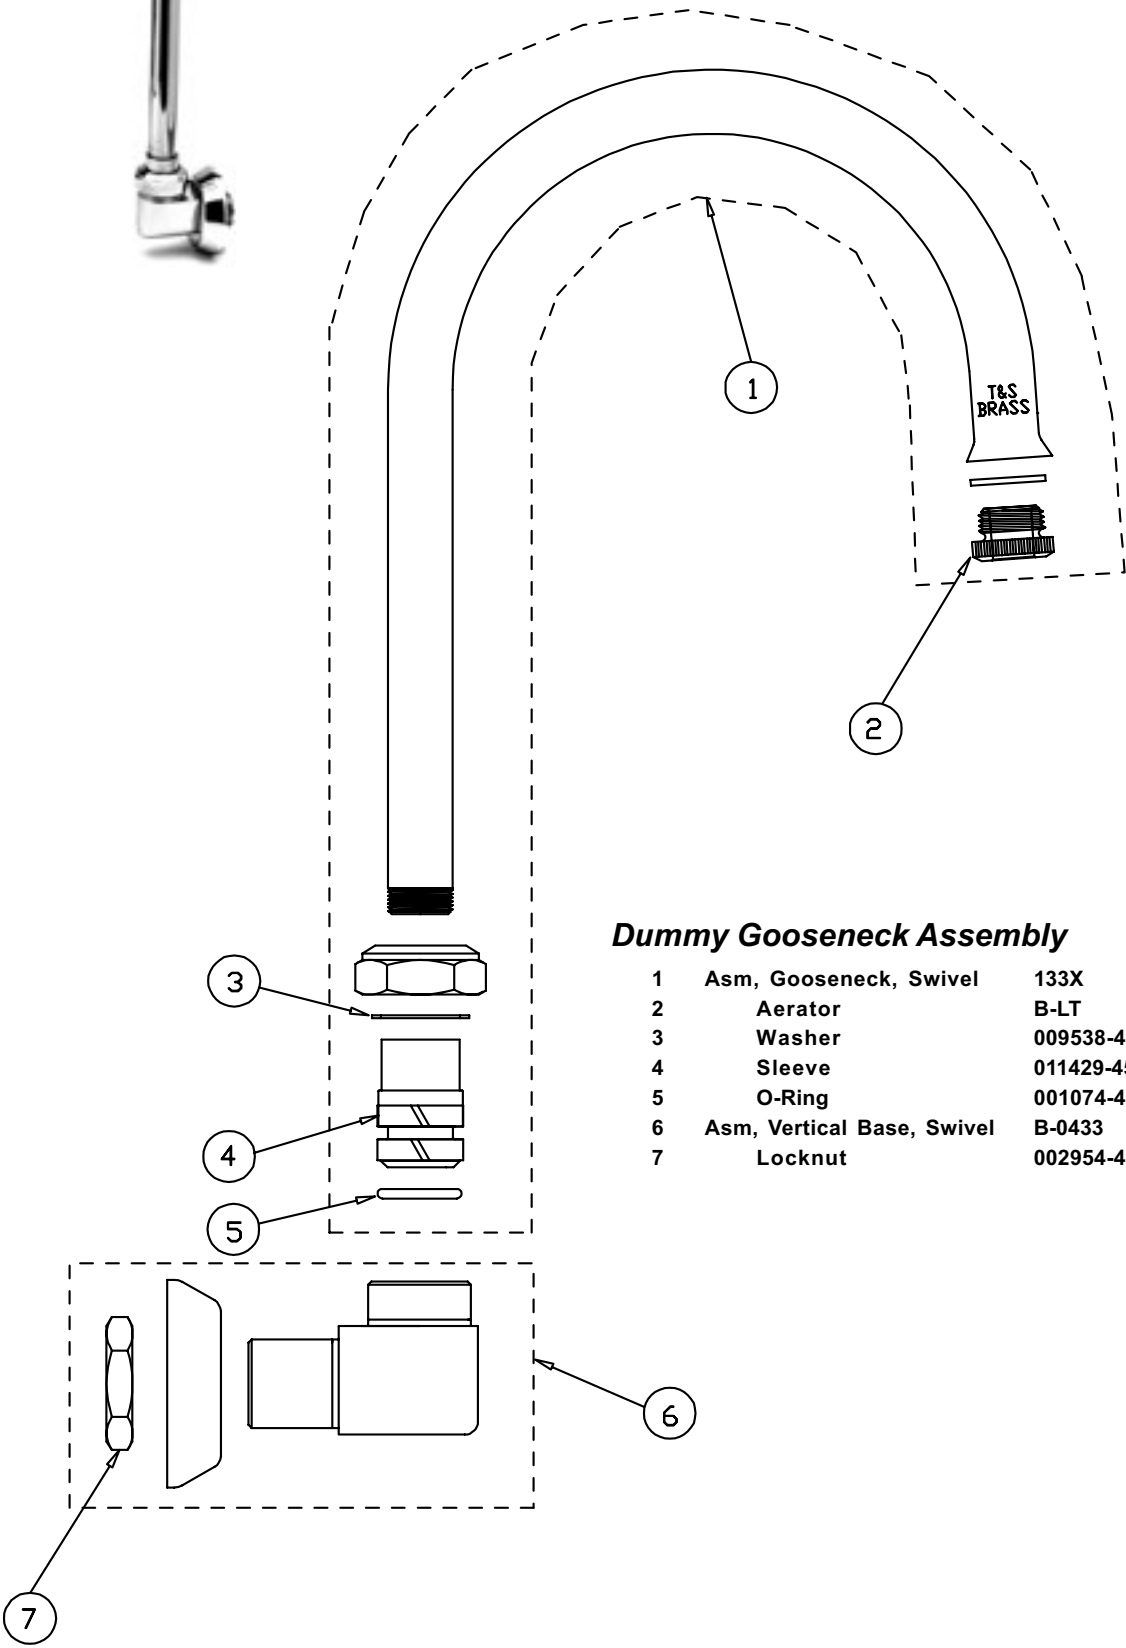

B-0525

Dummy Gooseneck Assembly

1	Asm, Gooseneck, Swivel	133X
2	Aerator	B-LT
3	Washer	009538-45
4	Sleeve	011429-45
5	O-Ring	001074-45
6	Asm, Vertical Base, Swivel	B-0433
7	Locknut	002954-45