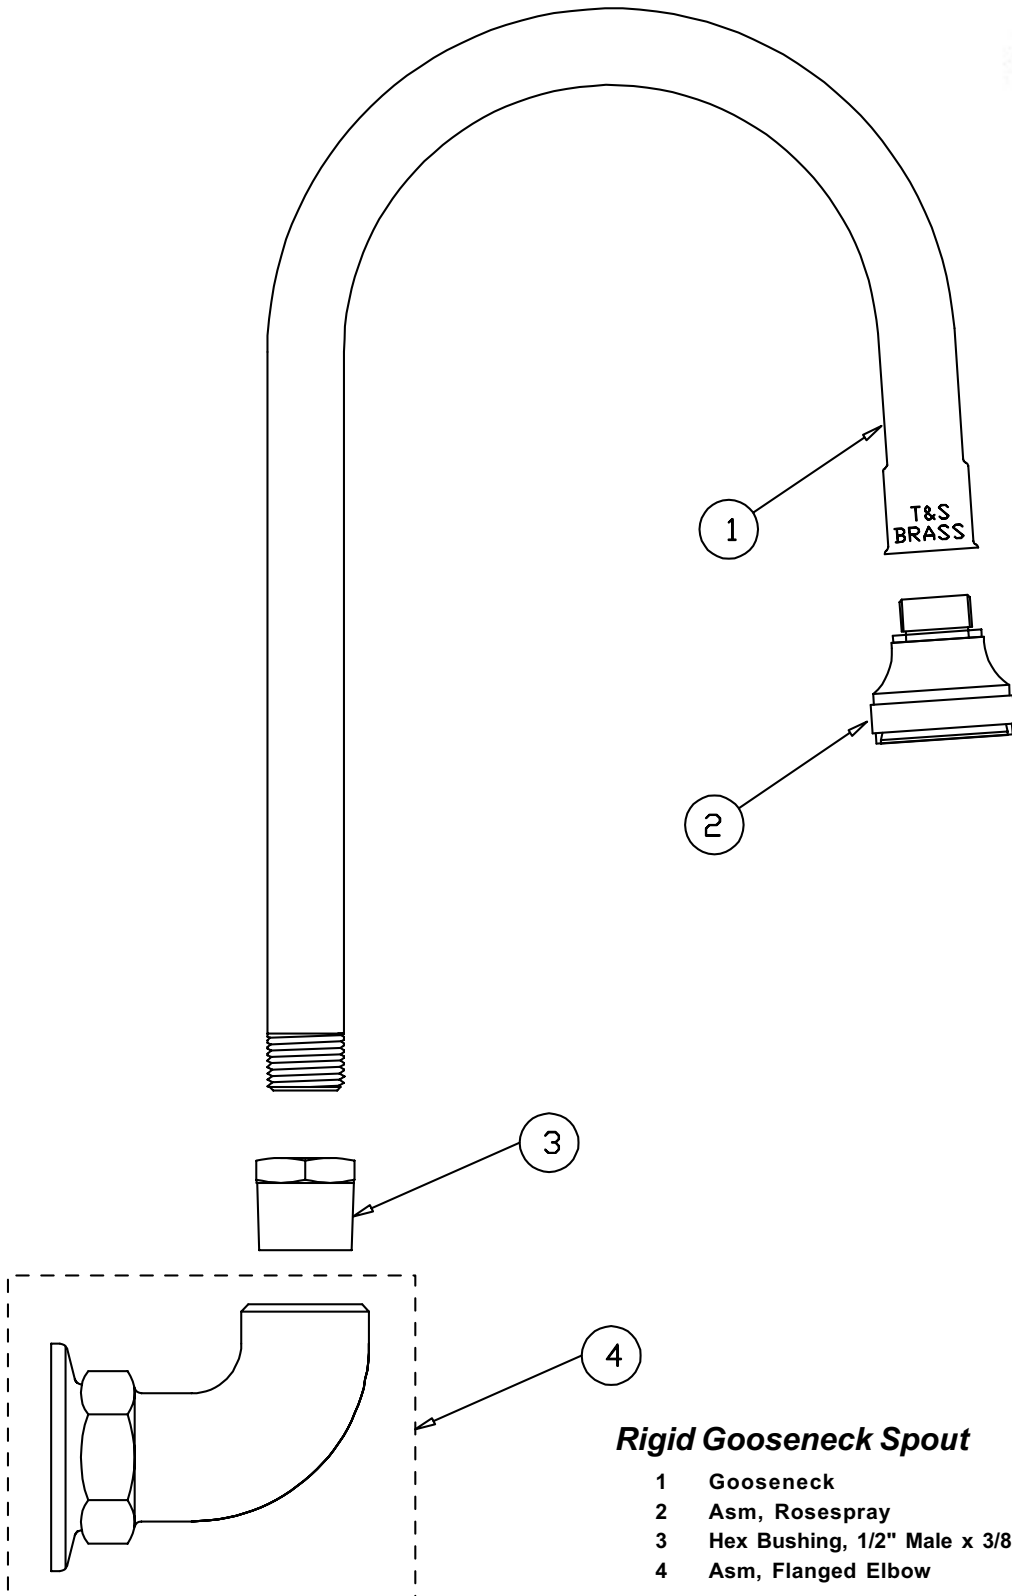

# B-0536

## ***Rigid Gooseneck Spout***

- |   |                                      |            |
|---|--------------------------------------|------------|
| 1 | Gooseneck                            | 120X       |
| 2 | Asm, Rosespray                       | B-0103     |
| 3 | Hex Bushing, 1/2" Male x 3/8" Female | 001359-40  |
| 4 | Asm, Flanged Elbow                   | BL-4250-14 |