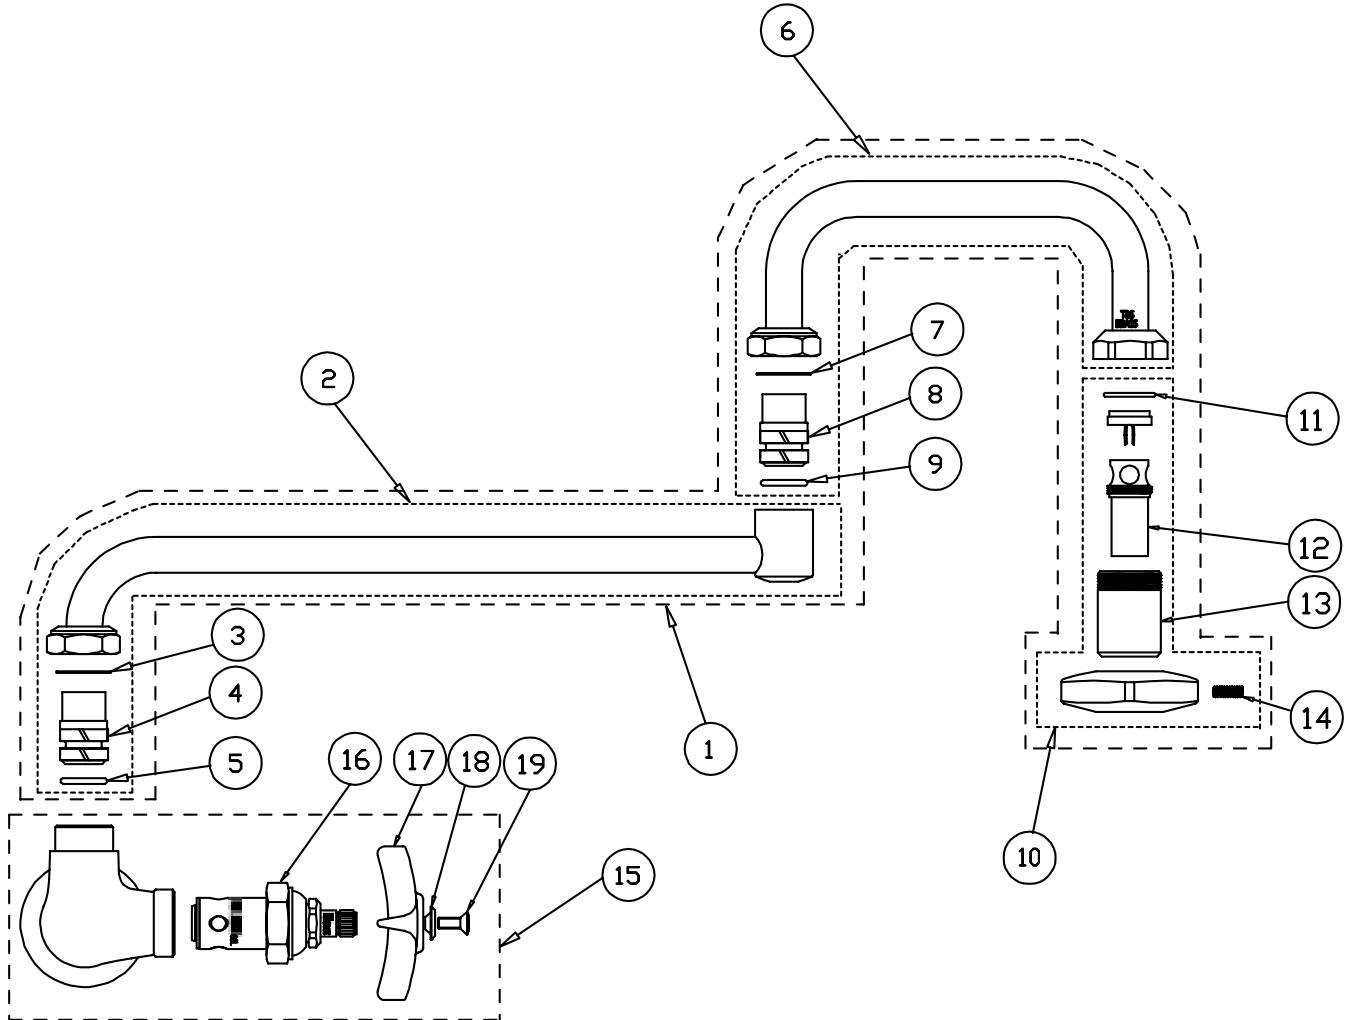

B-0592

Faucet Assembly

1	Asm, Double Jet Nozzle	002848-40	11	O-Ring, .739 x .070	003426-45
2	Asm, Nozzle, 12", Back Section	002871-40	12	Spout	001498-25
3	Washer	009538-45	13	Body, Spout	000587-25
4	Sleeve	011429-45	14	Set Screw, Handle	000936-45
5	O-Ring	001074-45	15	Asm, Base Faucet	B-0210
6	Asm, Nozzle, 6", Front Section	002870-45	16	Asm, Spindle Eterna	005960-40
7	Washer	009538-45	17	Handle, Kitchen 4-Arm	002521-45
8	Sleeve	011429-45	18	Index, Button, Blue/Cold	001660-45
9	O-Ring	001074-45	19	Screw, Handle	000922-45
10	Asm, Out	035A			