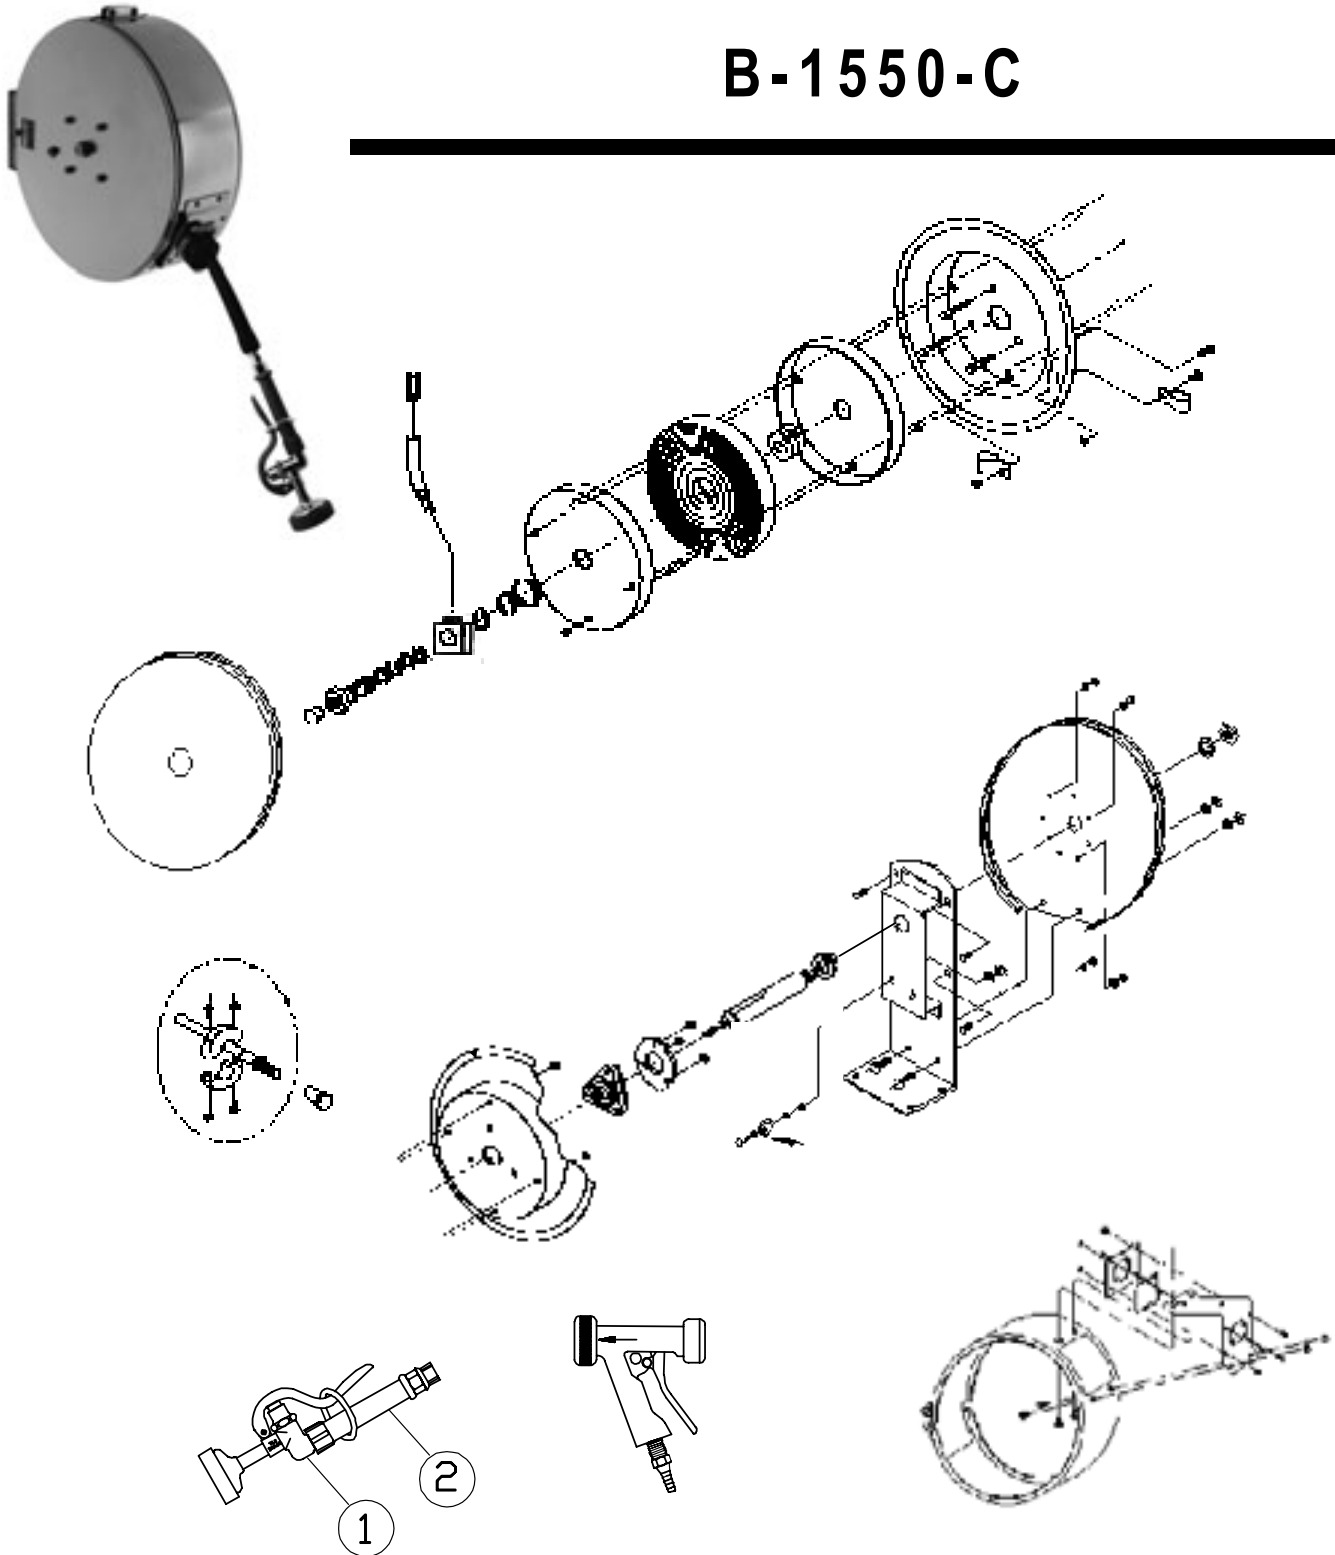

B-1550-C

See page 11 for exploded view of spray valve (B-0107)

Hose Reel with Spray Valve

- | | | |
|---|------------------|-----------|
| 1 | Asm, Spray Valve | B-0107 |
| 2 | Asm, Handle | 002881-40 |