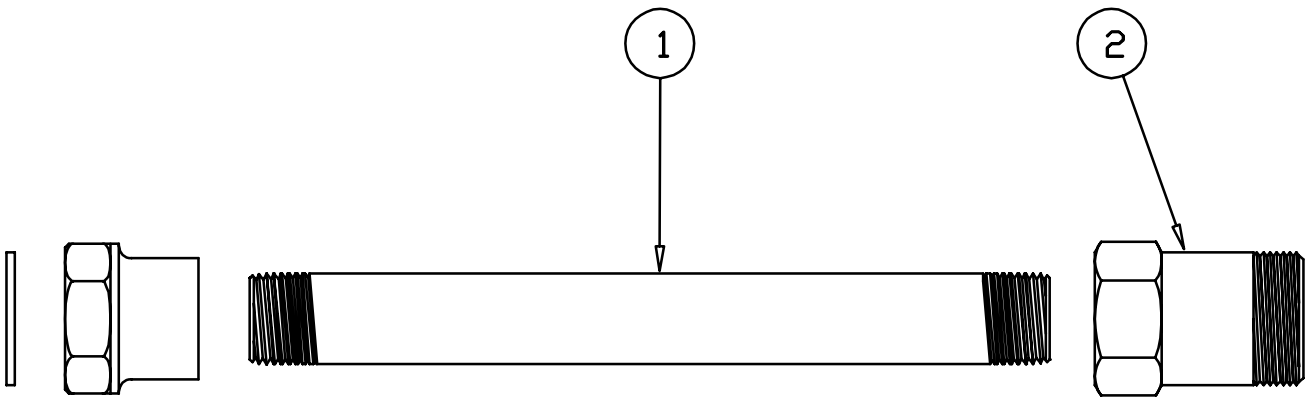

# B-1912-10

---

***Straight Swivel Extension***

- 1 Nipple, 3/8" X 6" 000362-40
- 2 Swivel Body 000585-25